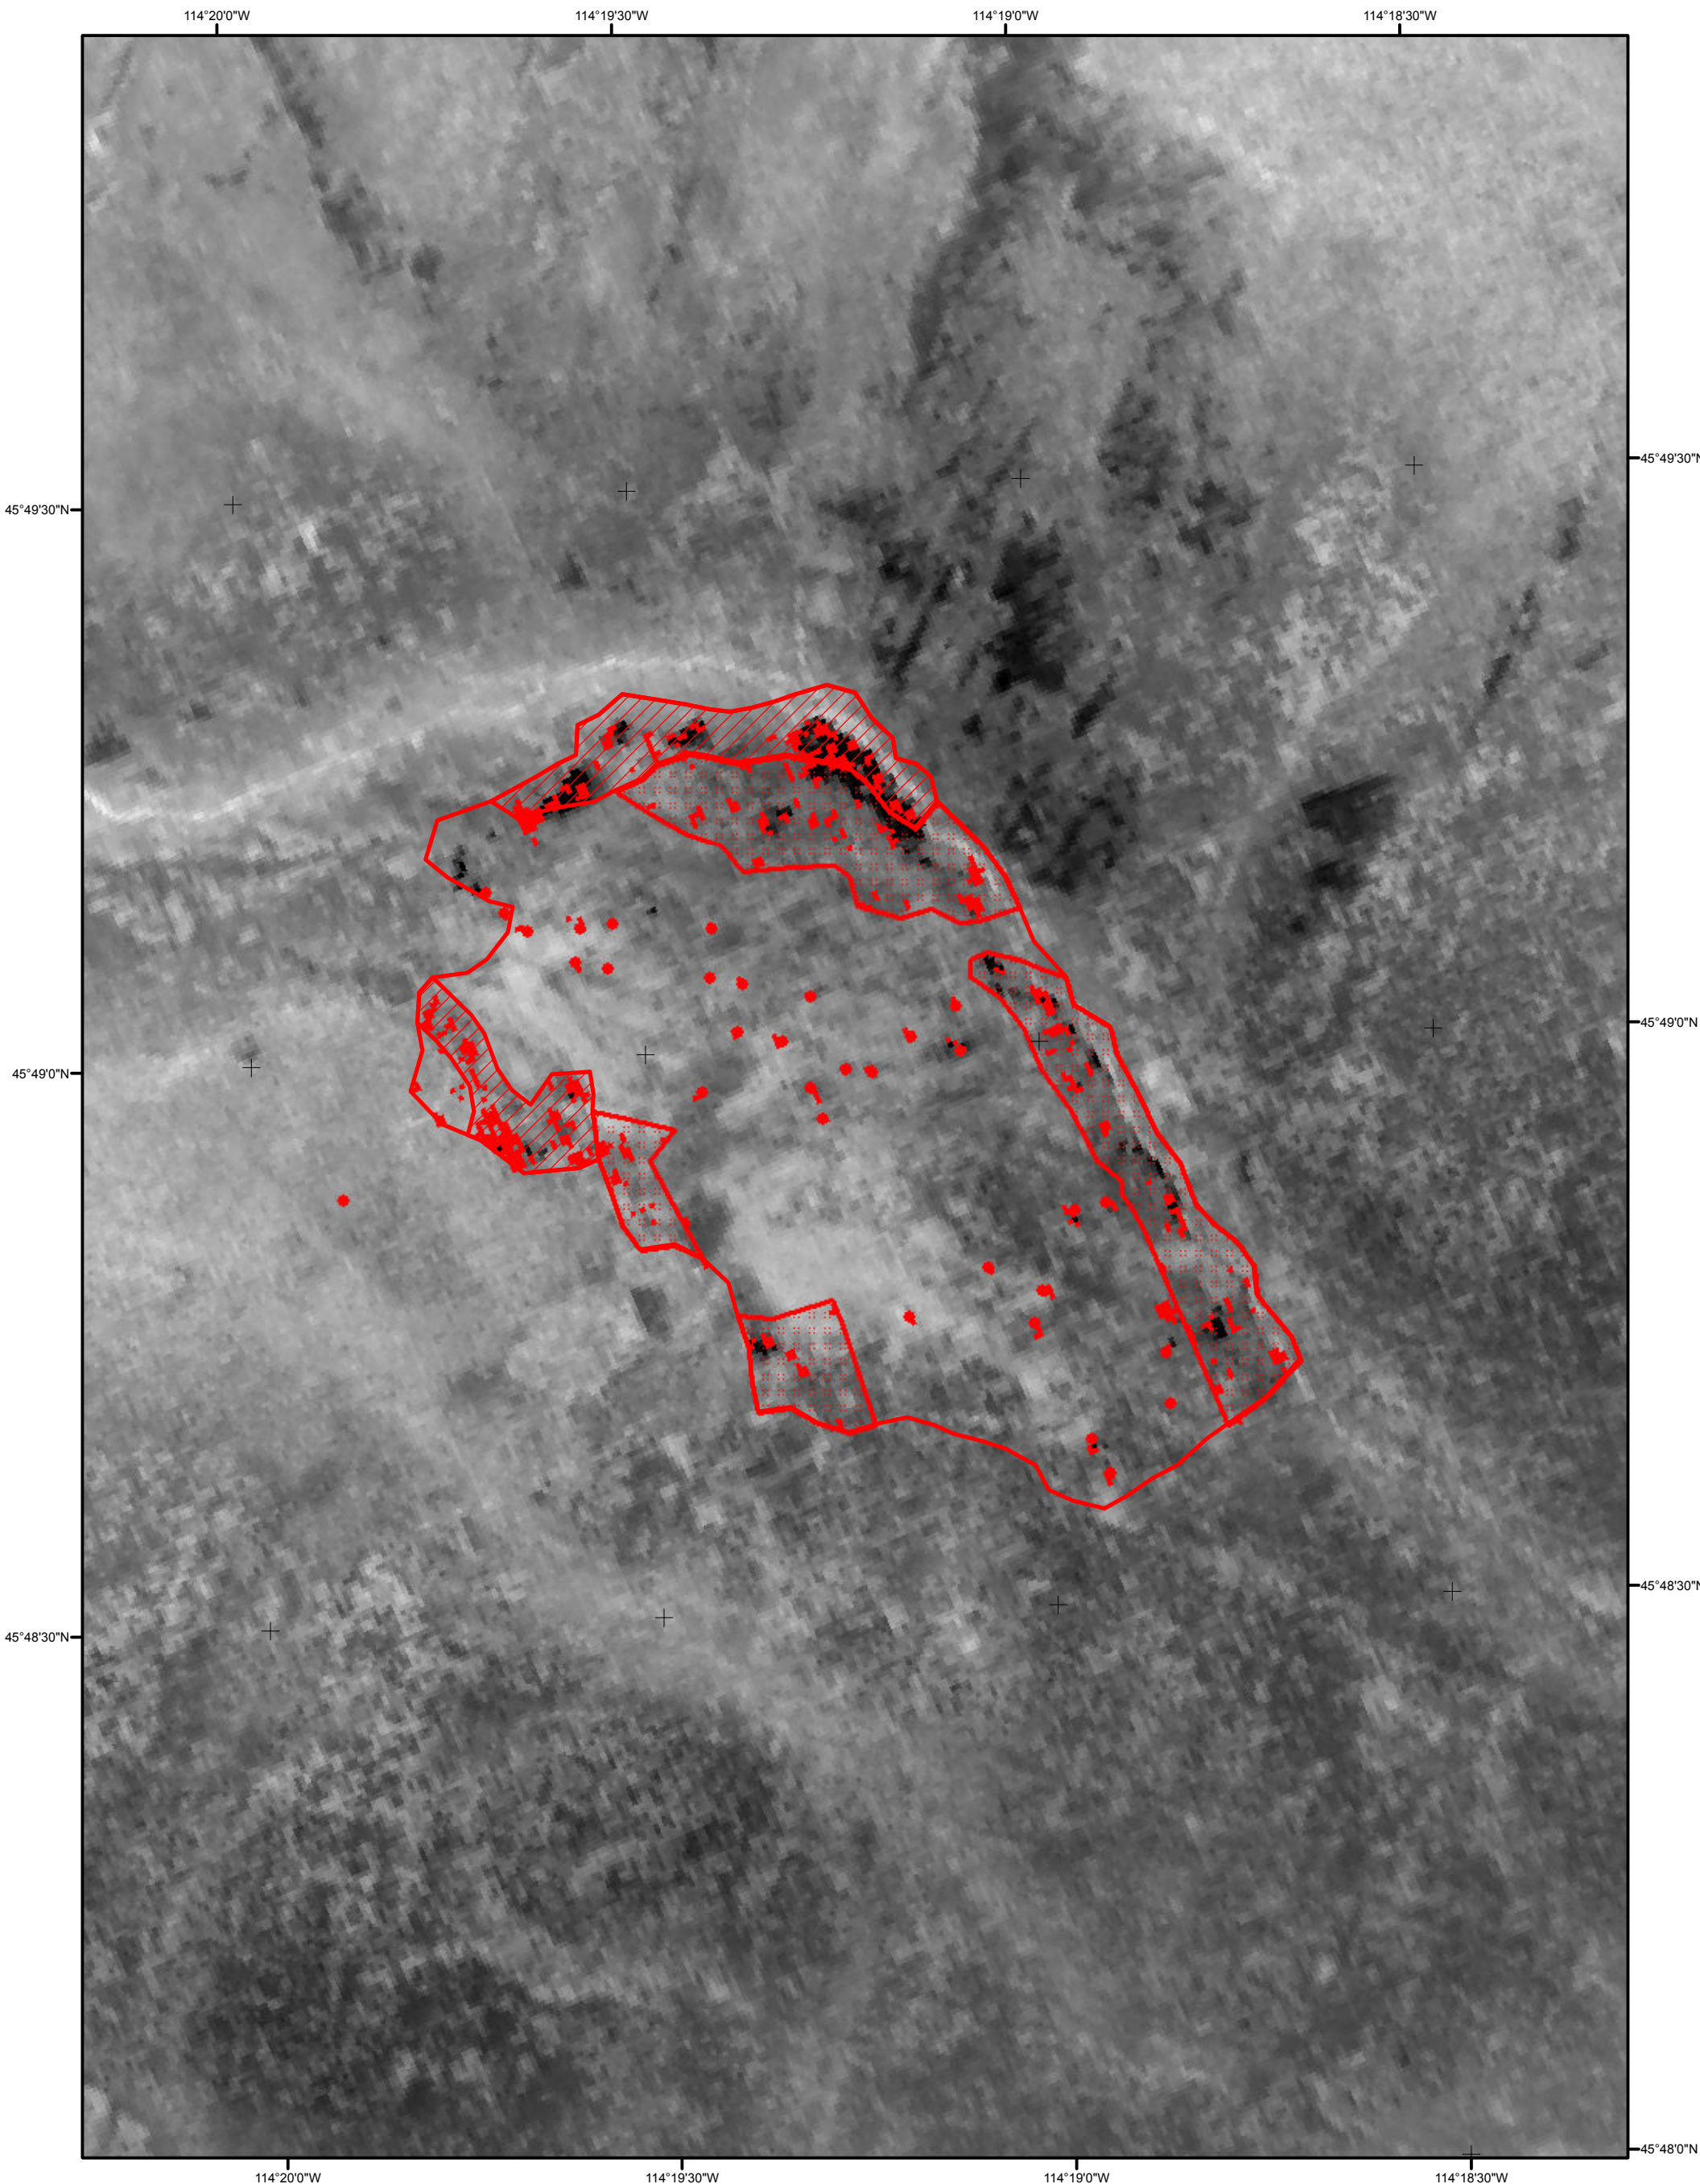

Nelson Creek
MT-BRF-017218
IR Map
Flown: September 01, 2157 hrs MDT

Est. Size: 276 acres (heat perimeter)
7 acres growth since yesterday.

IR Interpreter - Jeff 'Bunk' Twiss

1:10 000

Legend	
	Heat Perimeter
	Intense Heat
	Scattered Heat
	Isolated Heat Source