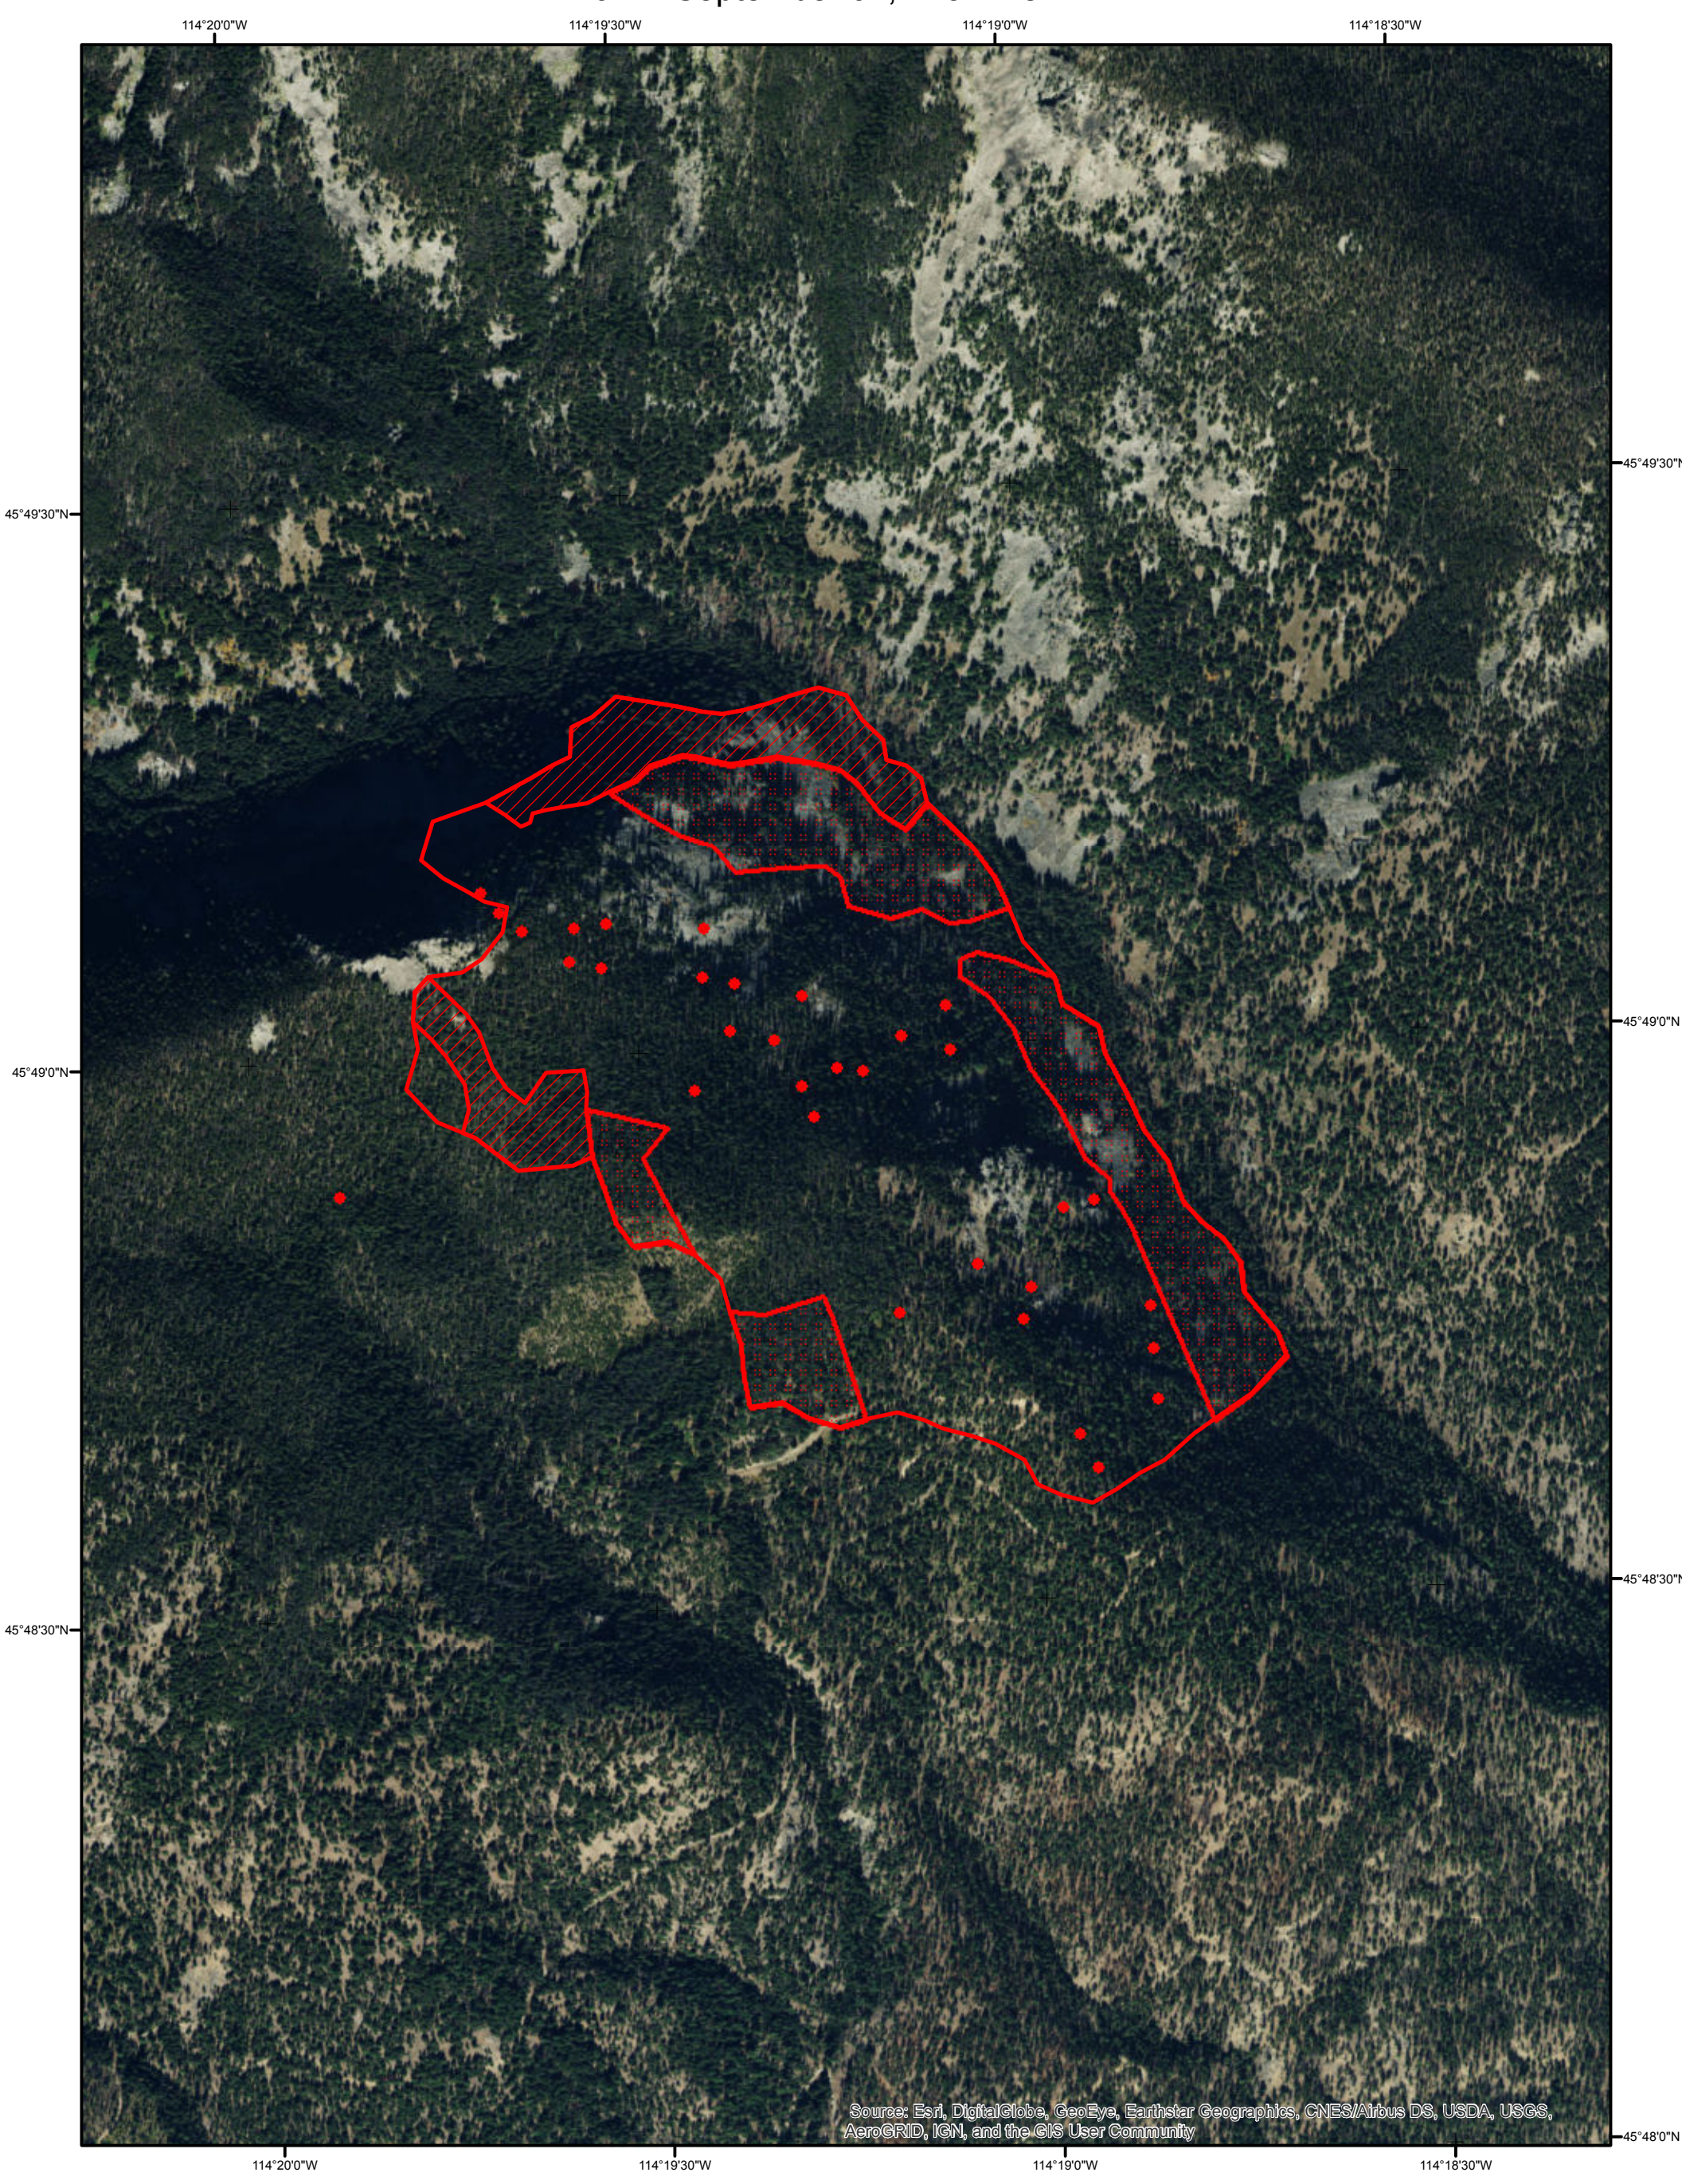

Nelson Creek
 MT-BRF-017218
 IR Map
 Flown: September 01, 2157 hrs MDT

Source: Esri, DigitalGlobe, GeoEye, Earthstar Geographics, CNES/Airbus DS, USDA, USGS, AeroGRID, IGN, and the GIS User Community

Est. Size: 276 acres (heat perimeter)
 7 acres growth since yesterday.

IR Interpreter - Jeff 'Bunk' Twiss

1:10 000

Legend

- Heat Perimeter
- Intense Heat
- Scattered Heat
- Isolated Heat Source