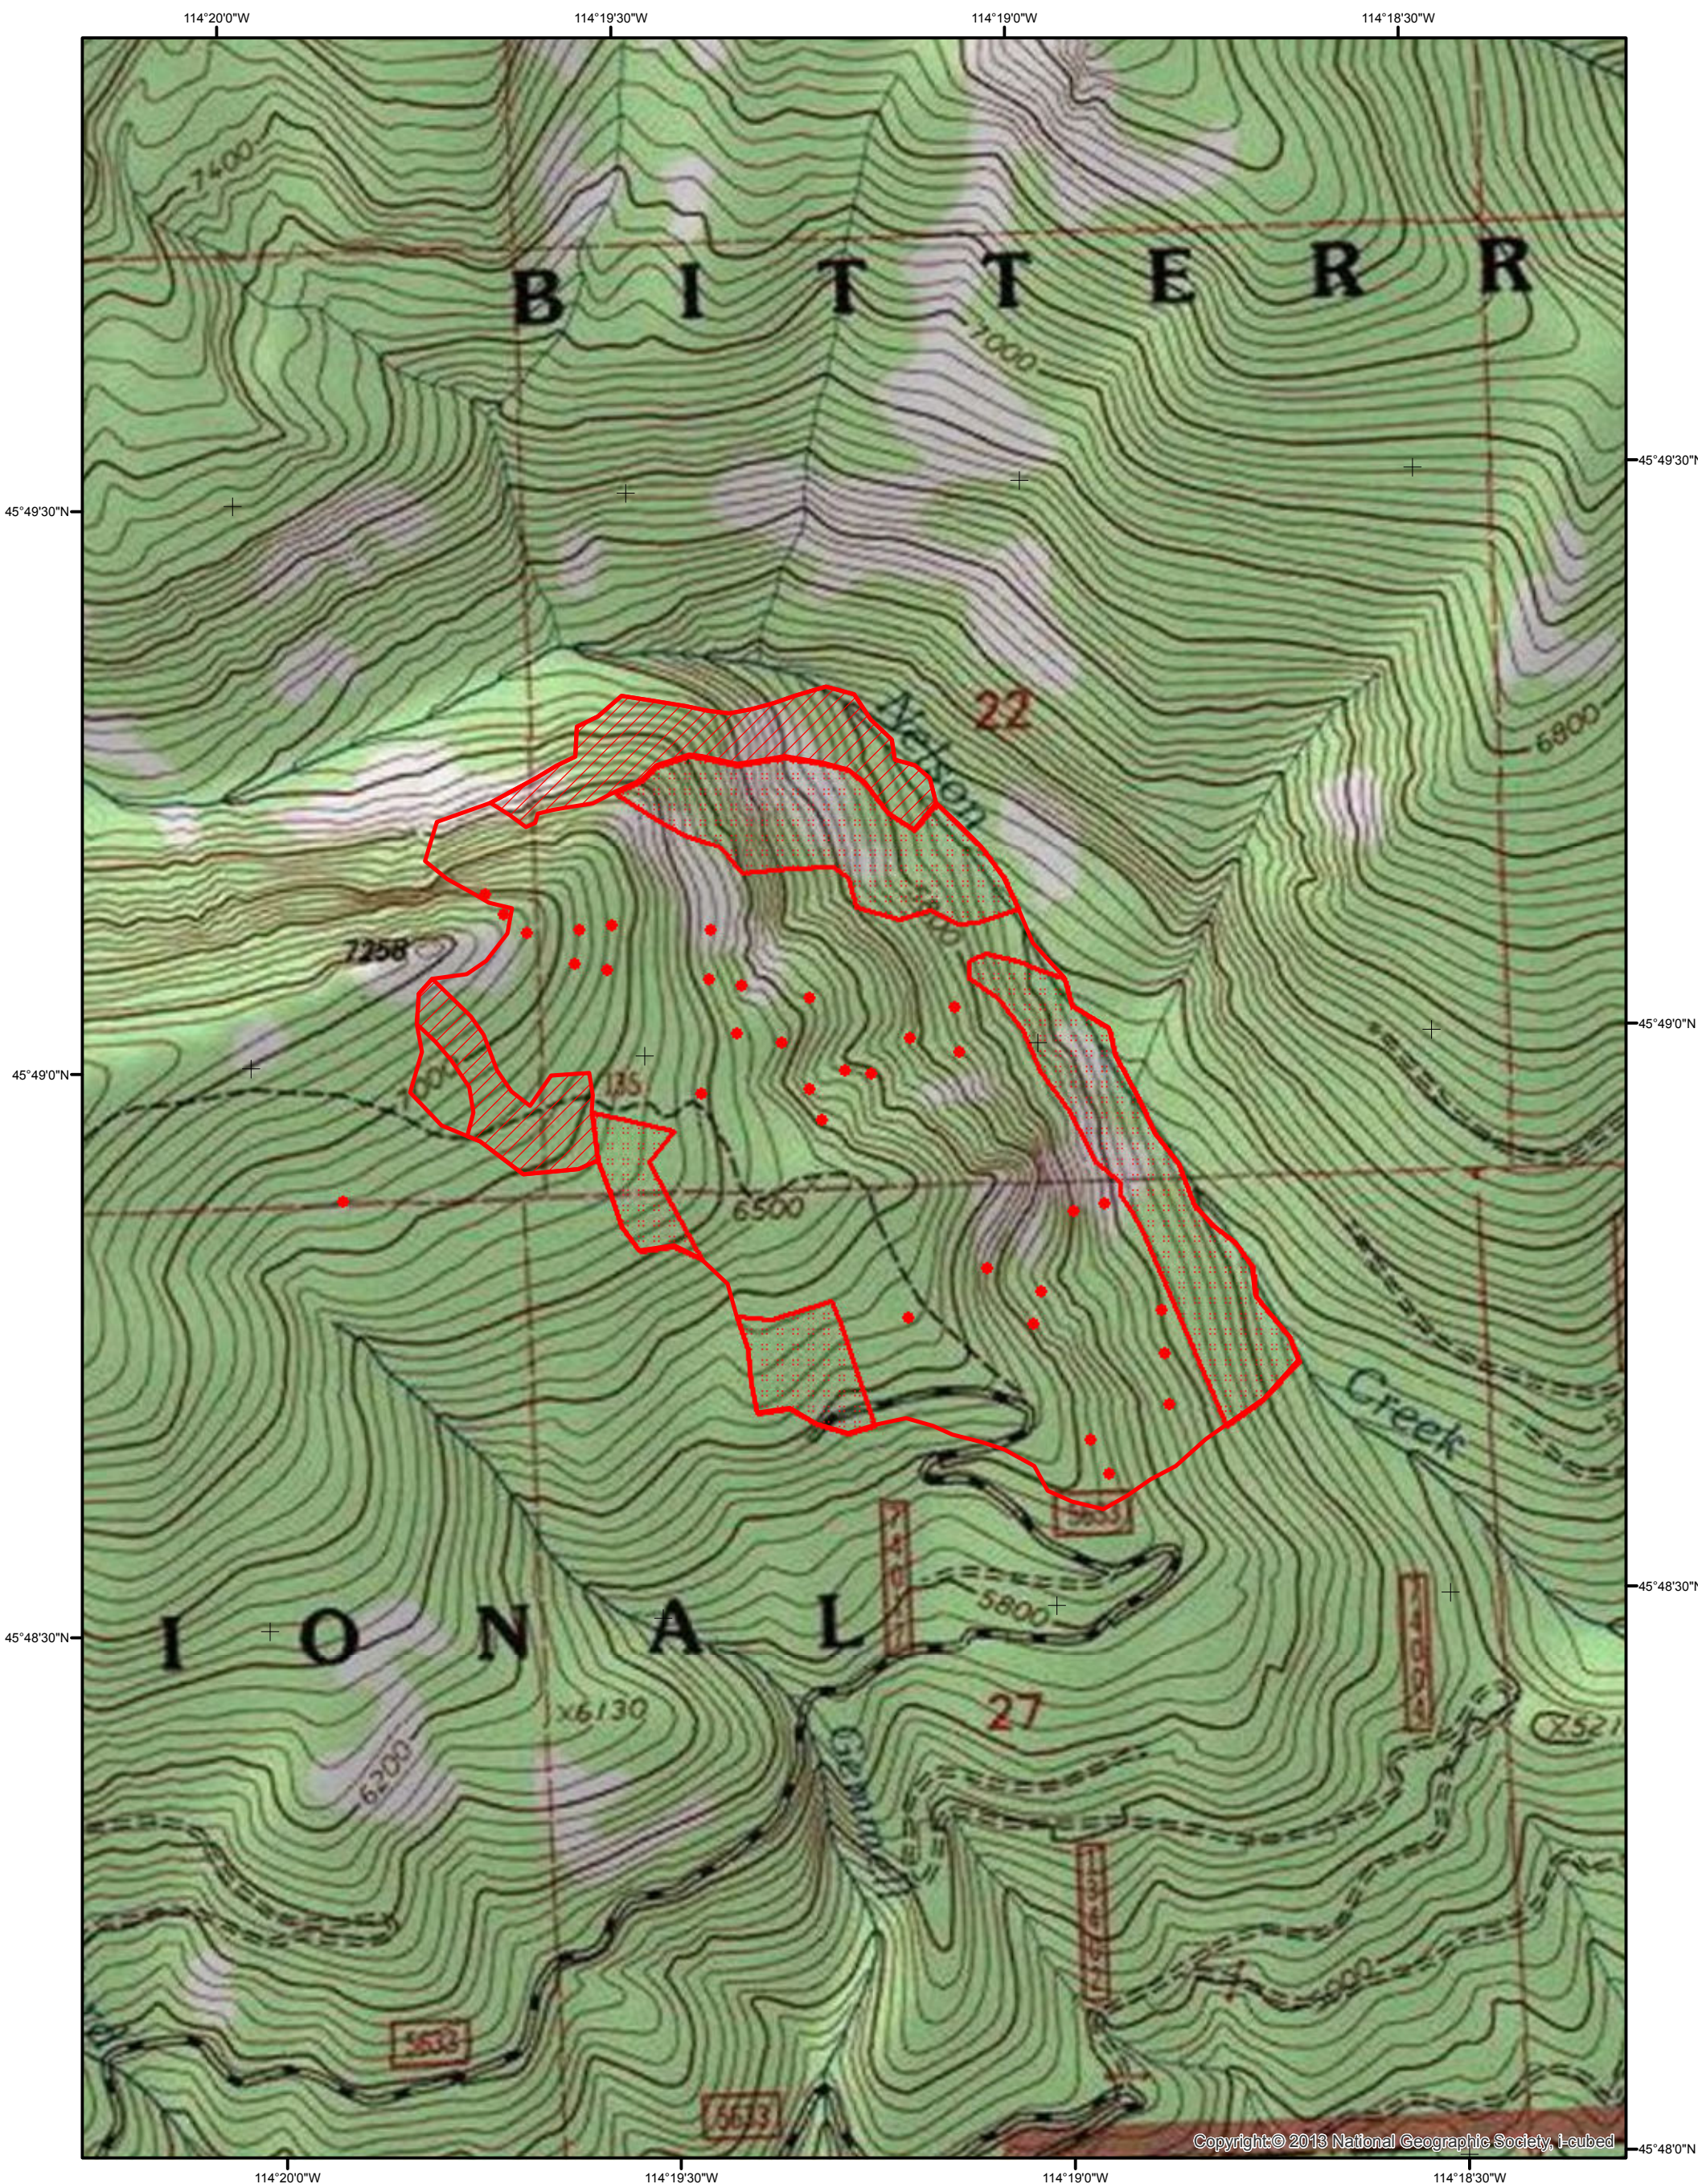

Nelson Creek
 MT-BRF-017218
 IR Map
 Flown: September 01, 2157 hrs MDT

Est. Size: 276 acres (heat perimeter)
 7 acres growth since yesterday.

IR Interpreter - Jeff 'Bunk' Twiss

1:10 000

Legend

- Heat Perimeter
- Intense Heat
- Scattered Heat
- Isolated Heat Source

Copyright © 2013 National Geographic Society, Inc.