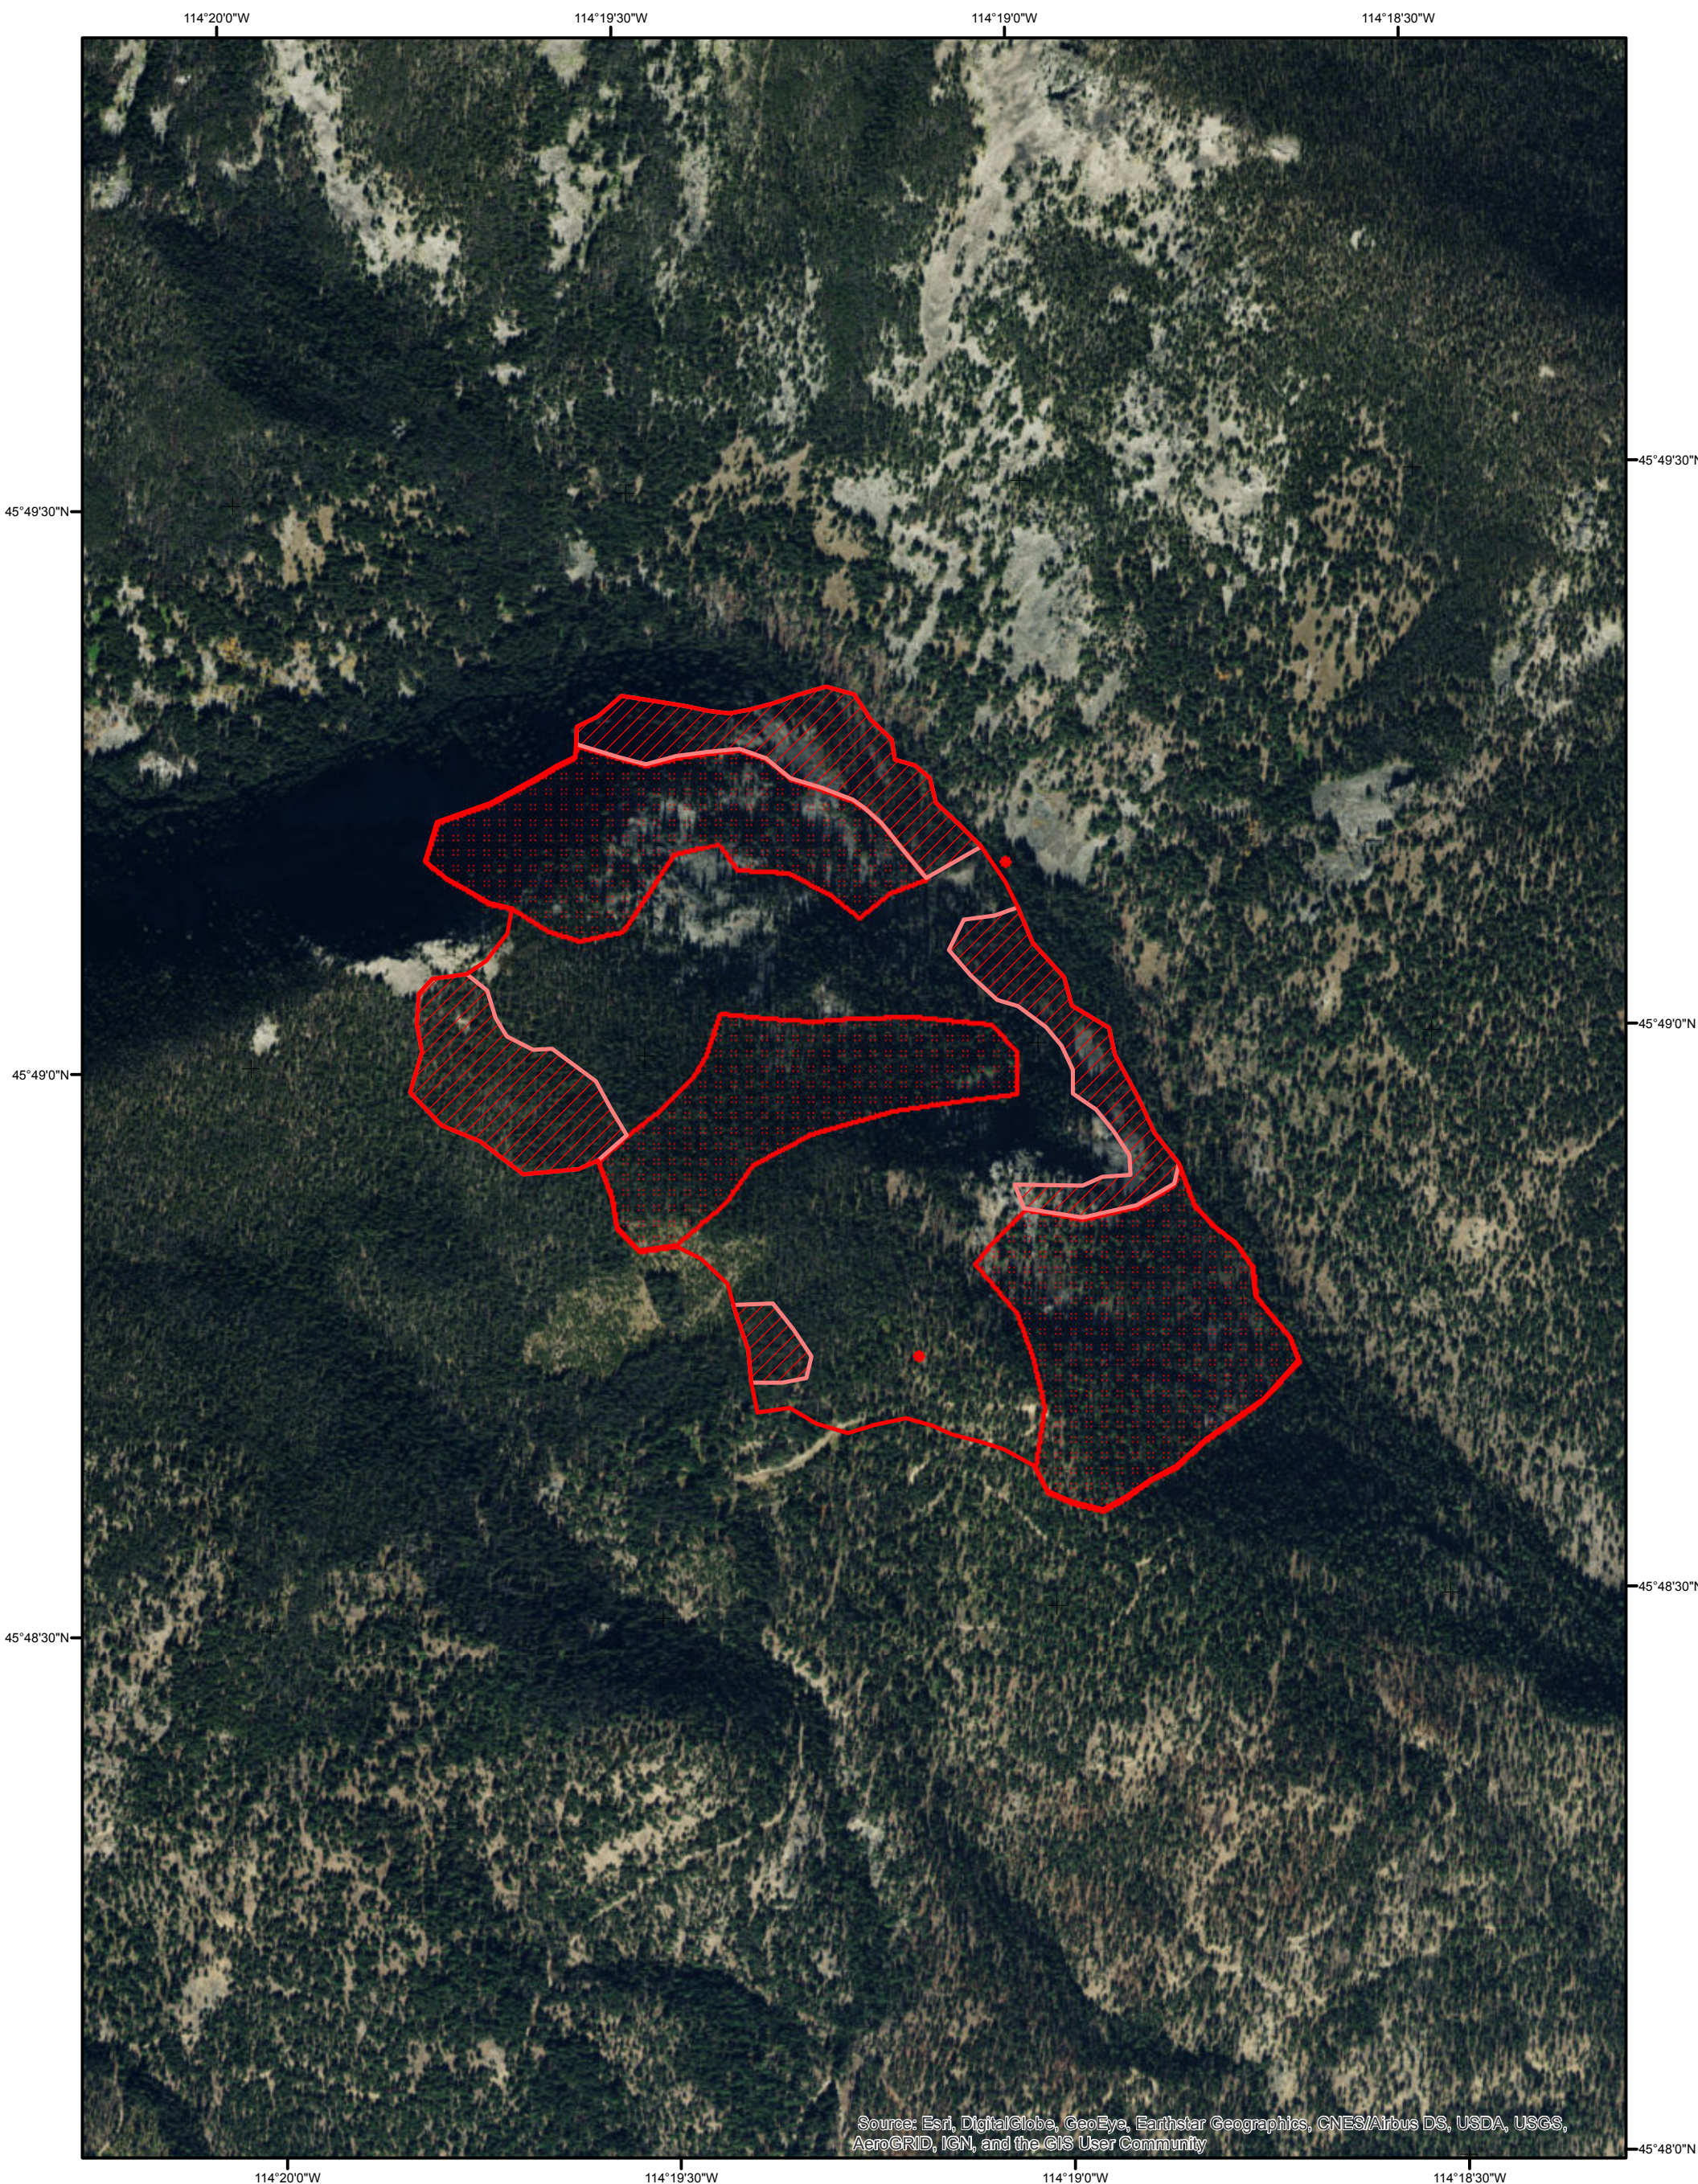

Nelson Creek  
 MT-BRF-017218  
 IR Map  
 Flown: September 02, 2237 hrs MDT

Source: Esri, DigitalGlobe, GeoEye, Earthstar Geographics, CNES/Airbus DS, USDA, USGS, AeroGRID, IGN, and the GIS User Community

Est. Size: 276 acres (heat perimeter)  
 No change since yesterday..

IR Interpreter - Jeff 'Bunk' Twiss

1:10 000

Legend	
	Heat Perimeter
	Intense Heat
	Scattered Heat
	Isolated Heat Sources