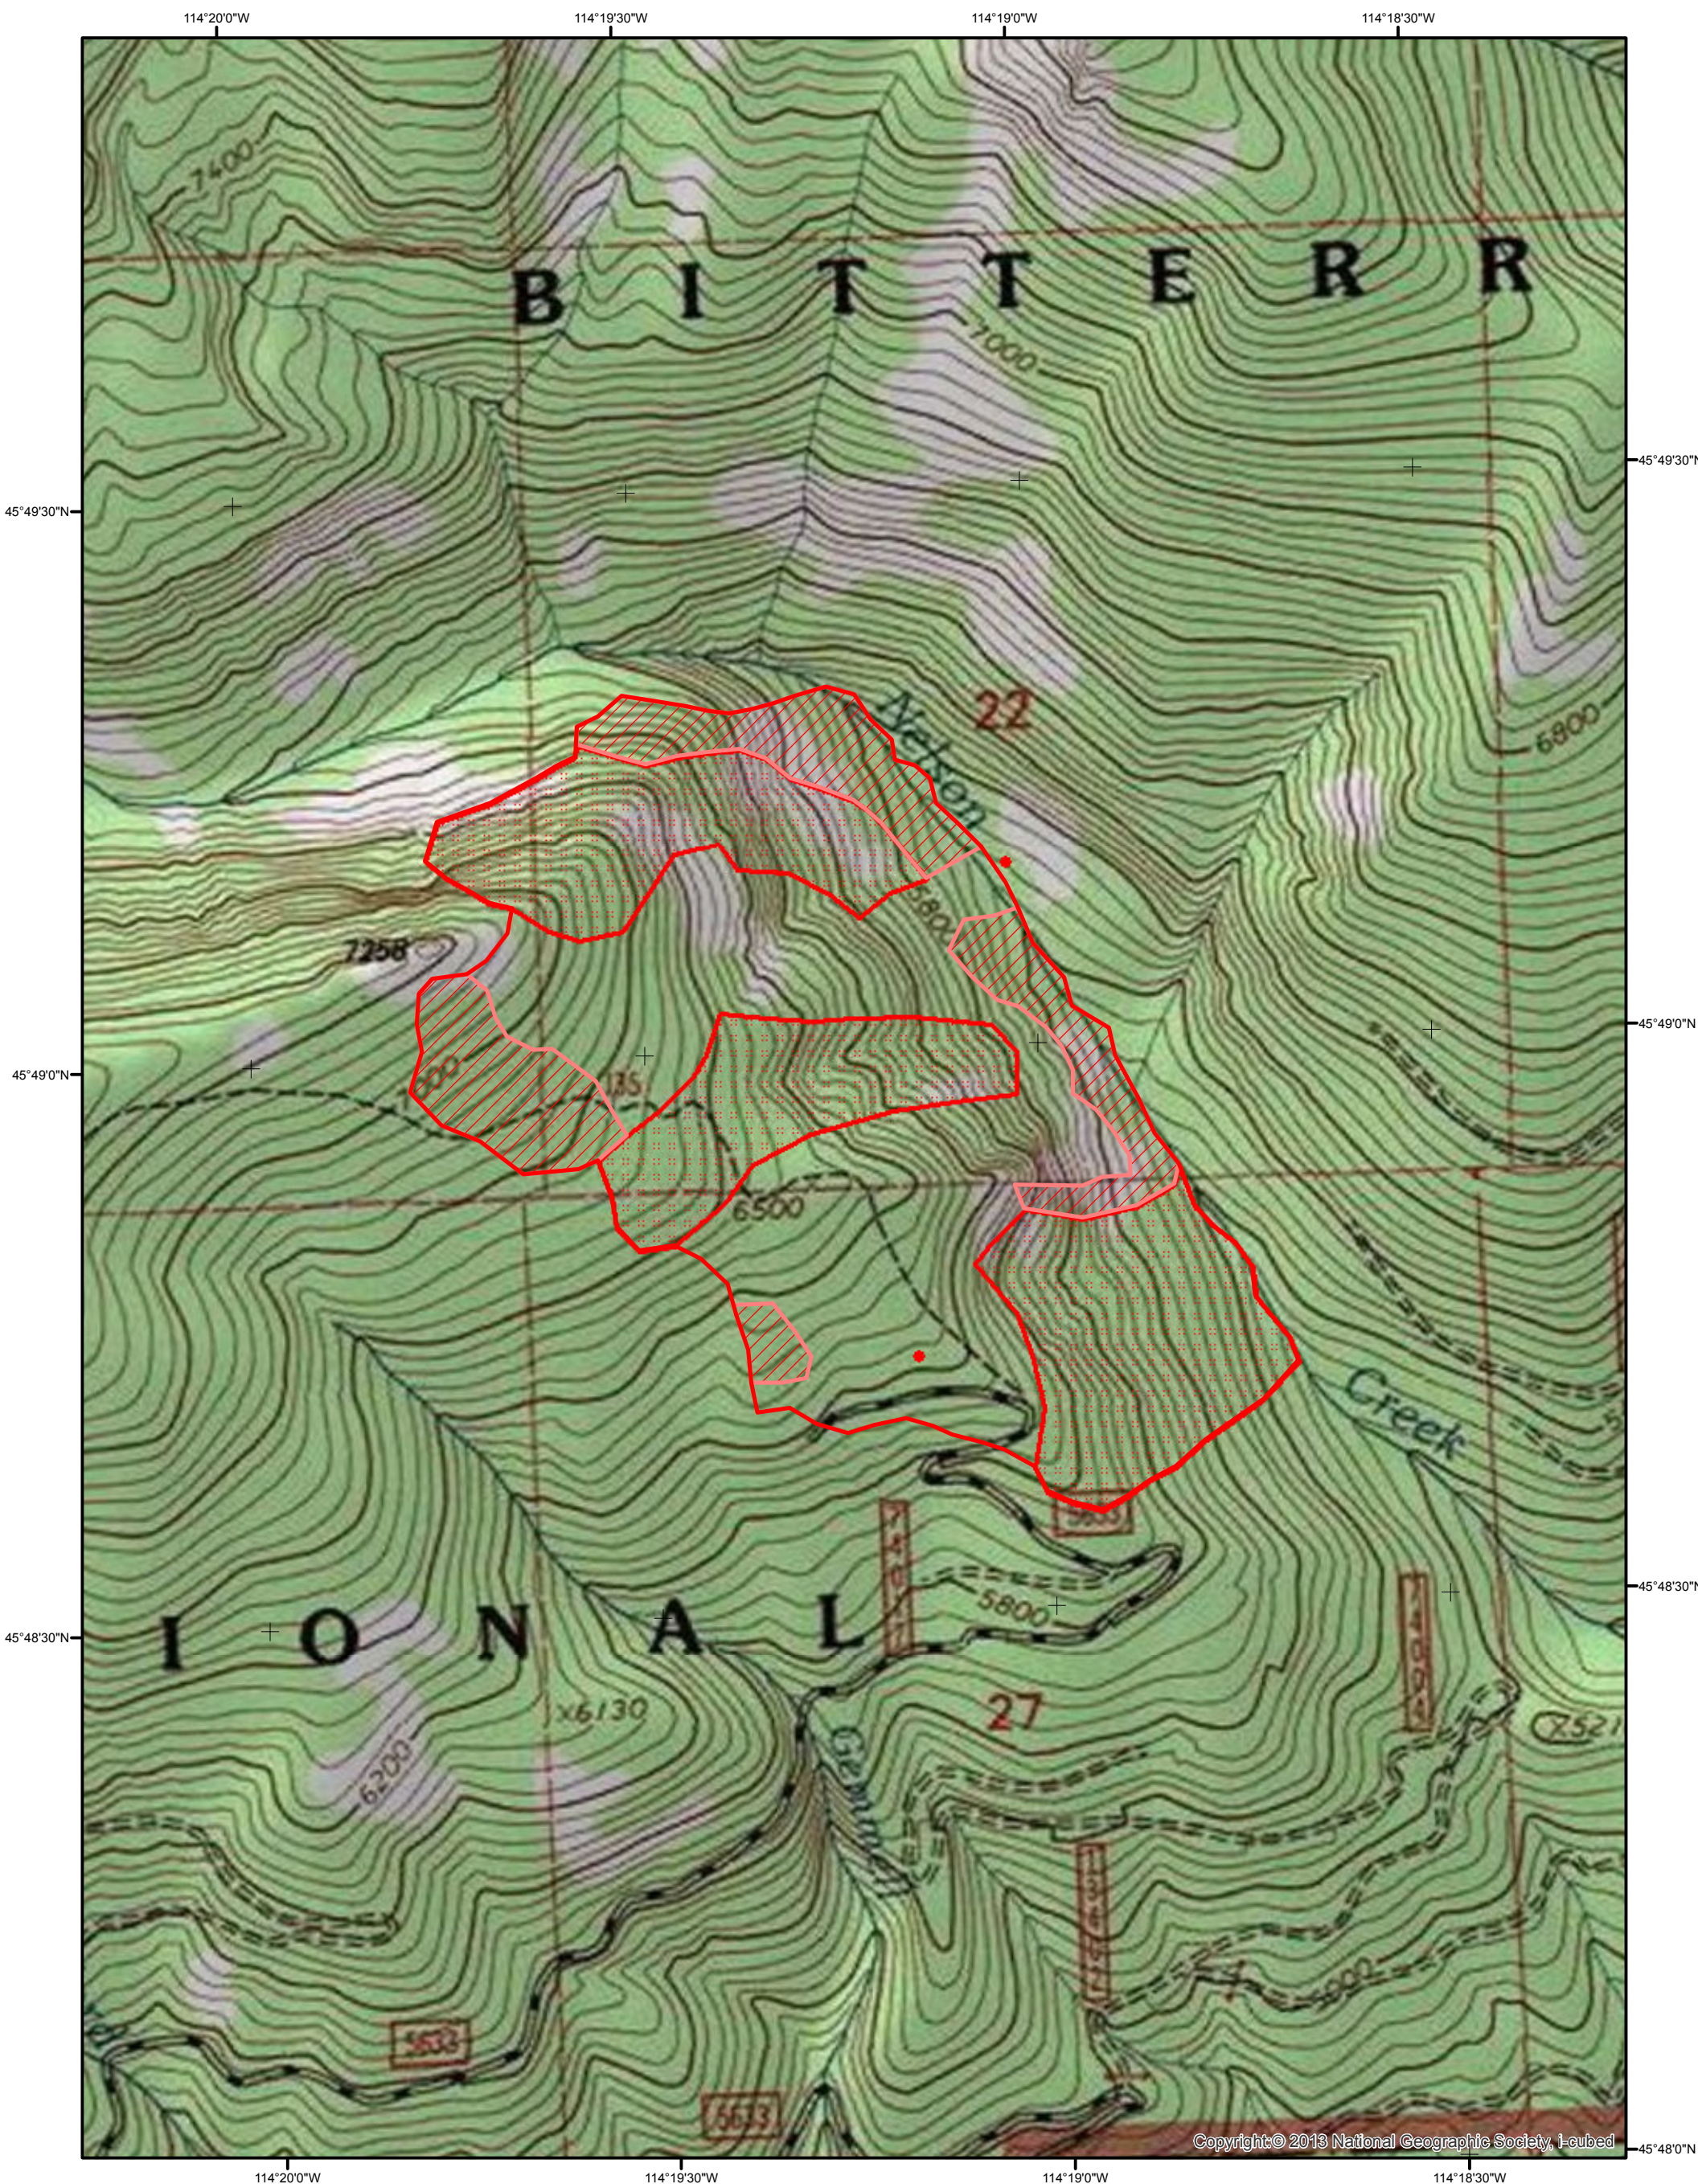

Nelson Creek  
 MT-BRF-017218  
 IR Map  
 Flown: September 02, 2237 hrs MDT

Est. Size: 276 acres (heat perimeter)  
 No change since yesterday..

IR Interpreter - Jeff 'Bunk' Twiss

1:10 000

- Legend**
- Heat Perimeter
  - Intense Heat
  - Scattered Heat
  - Isolated Heat Sources

Copyright © 2013 National Geographic Society, Inc.