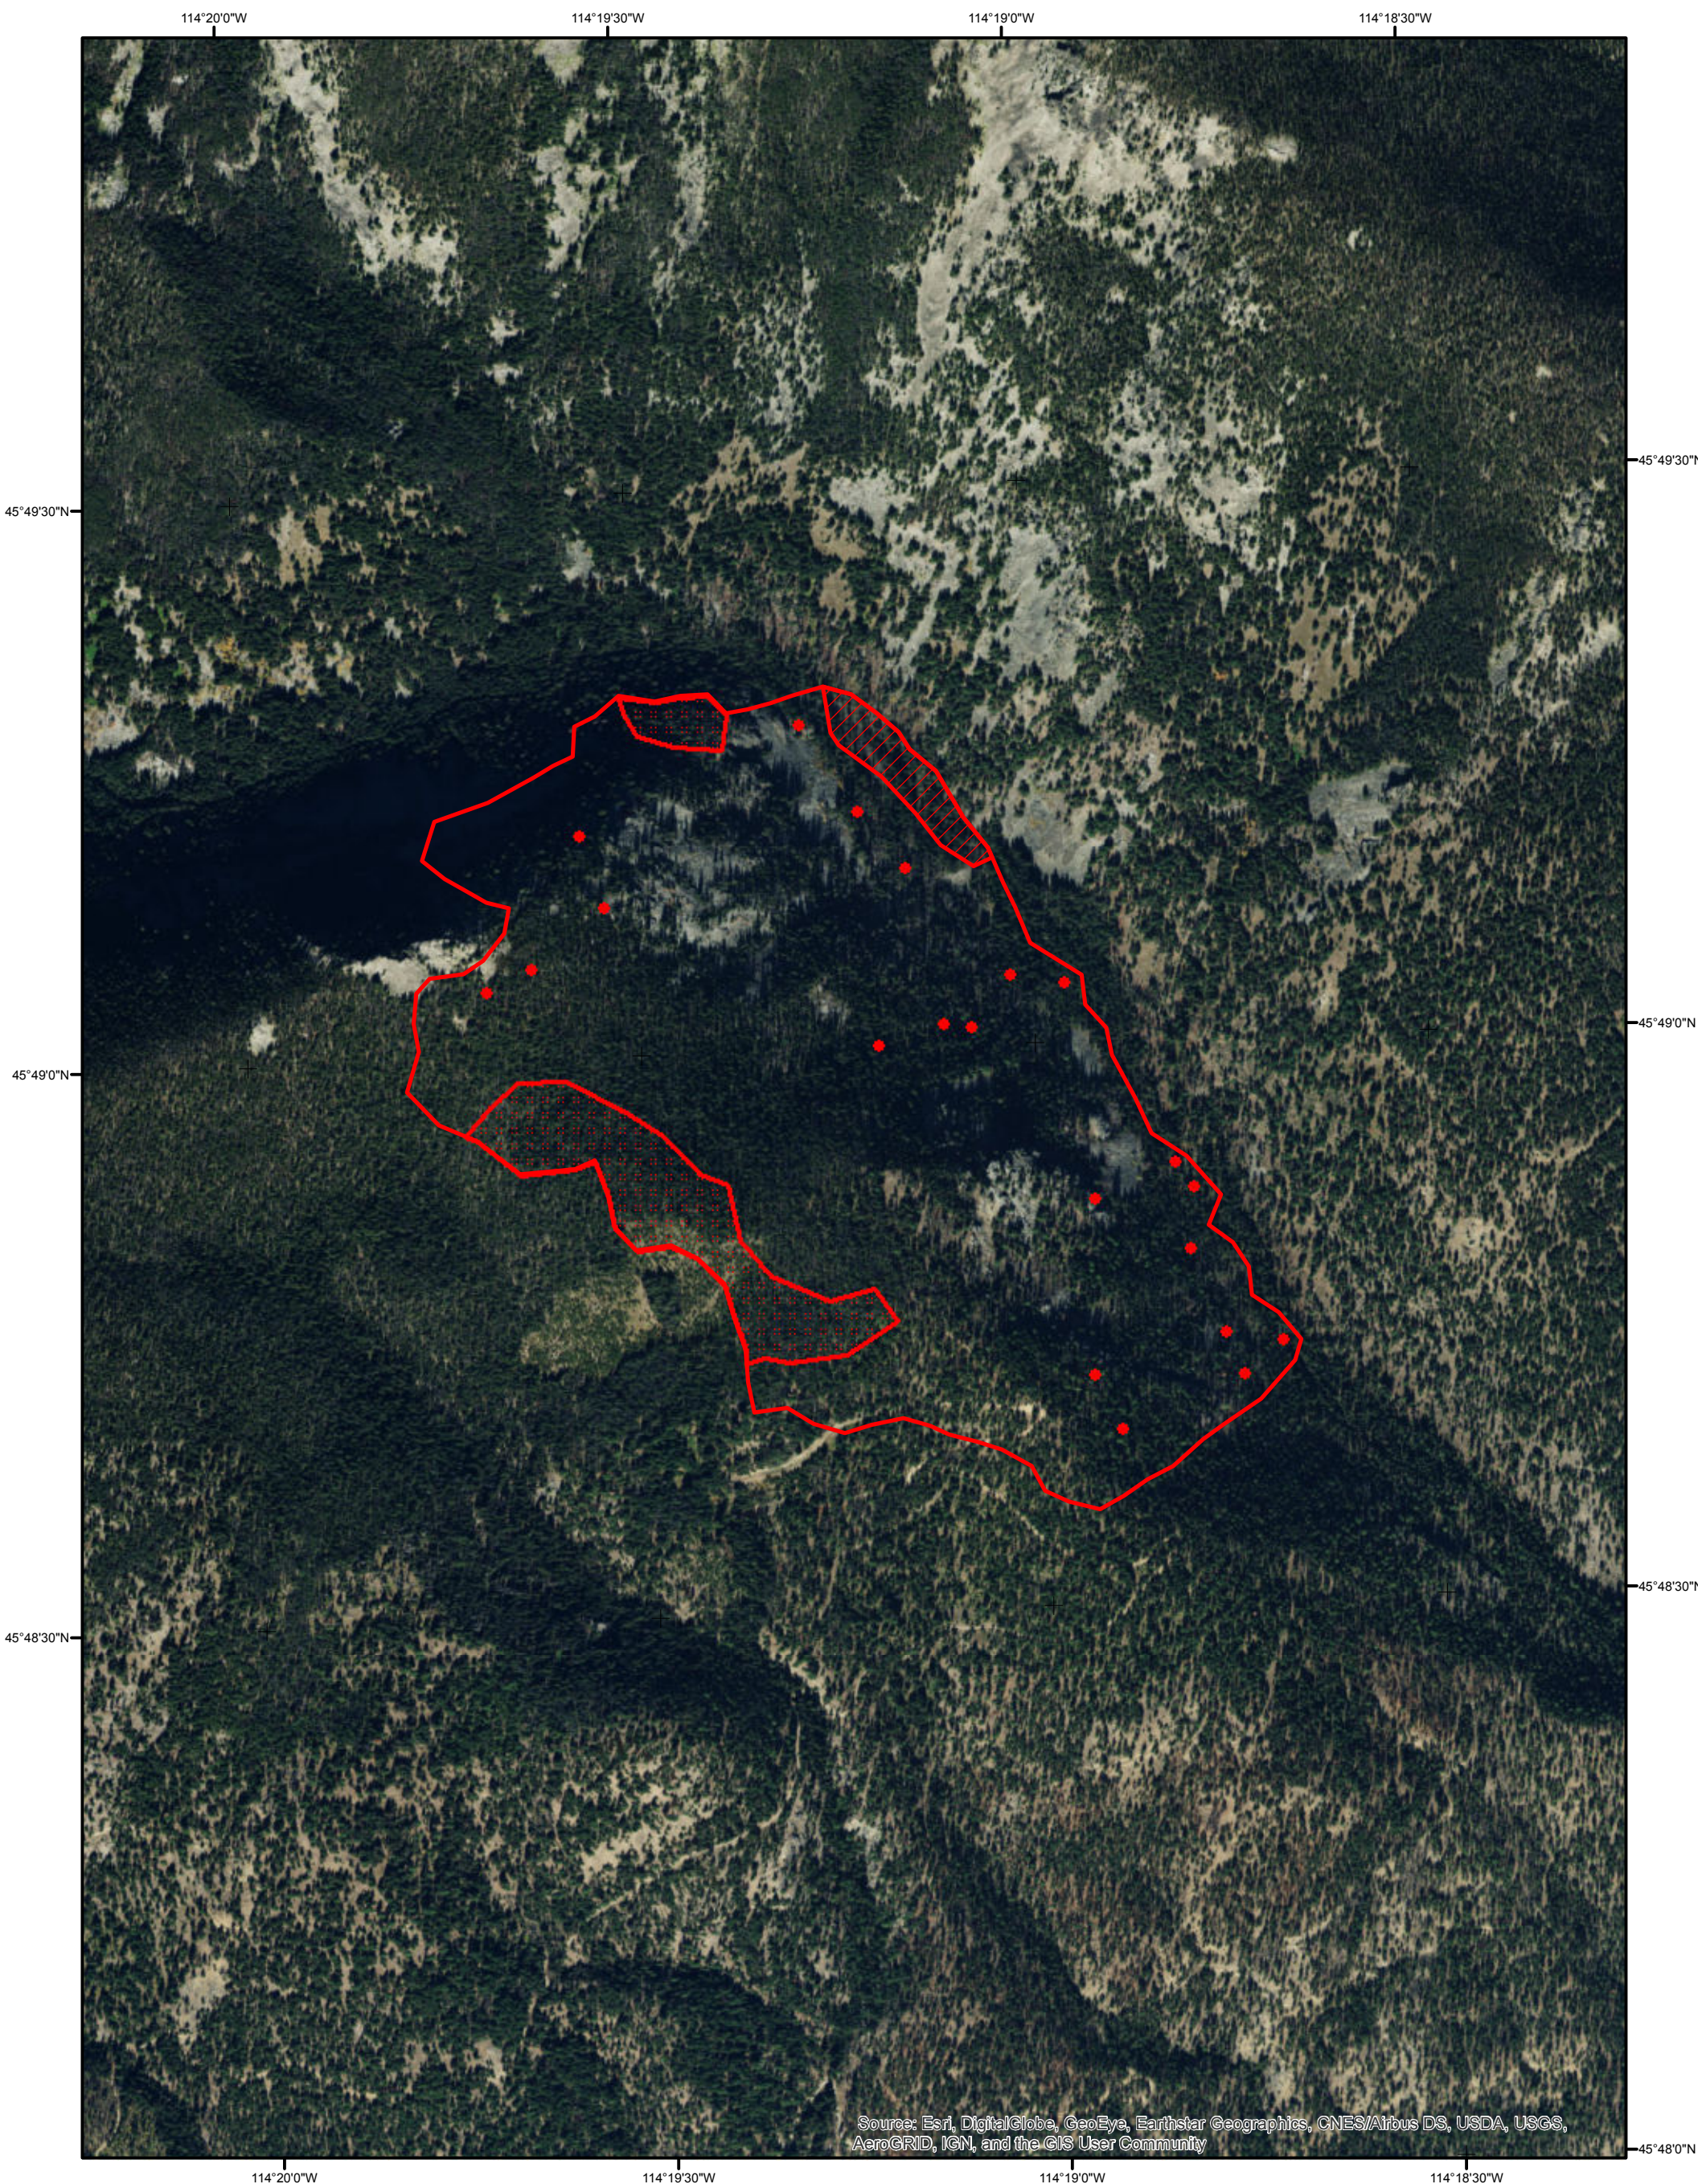

Nelson Creek  
 MT-BRF-017218  
 IR Map  
 Flown: September 04, 0212 hrs MDT

Source: Esri, DigitalGlobe, GeoEye, Earthstar Geographics, CNES/Airbus DS, USDA, USGS, AeroGRID, IGN, and the GIS User Community

Est. Size: 276 acres (heat perimeter)  
 No change since yesterday..

IR Interpreter - Jeff 'Bunk' Twiss

1:10 000

**Legend**

- Heat Perimeter
- Intense Heat
- Scattered Heat
- Isolated Heat Source