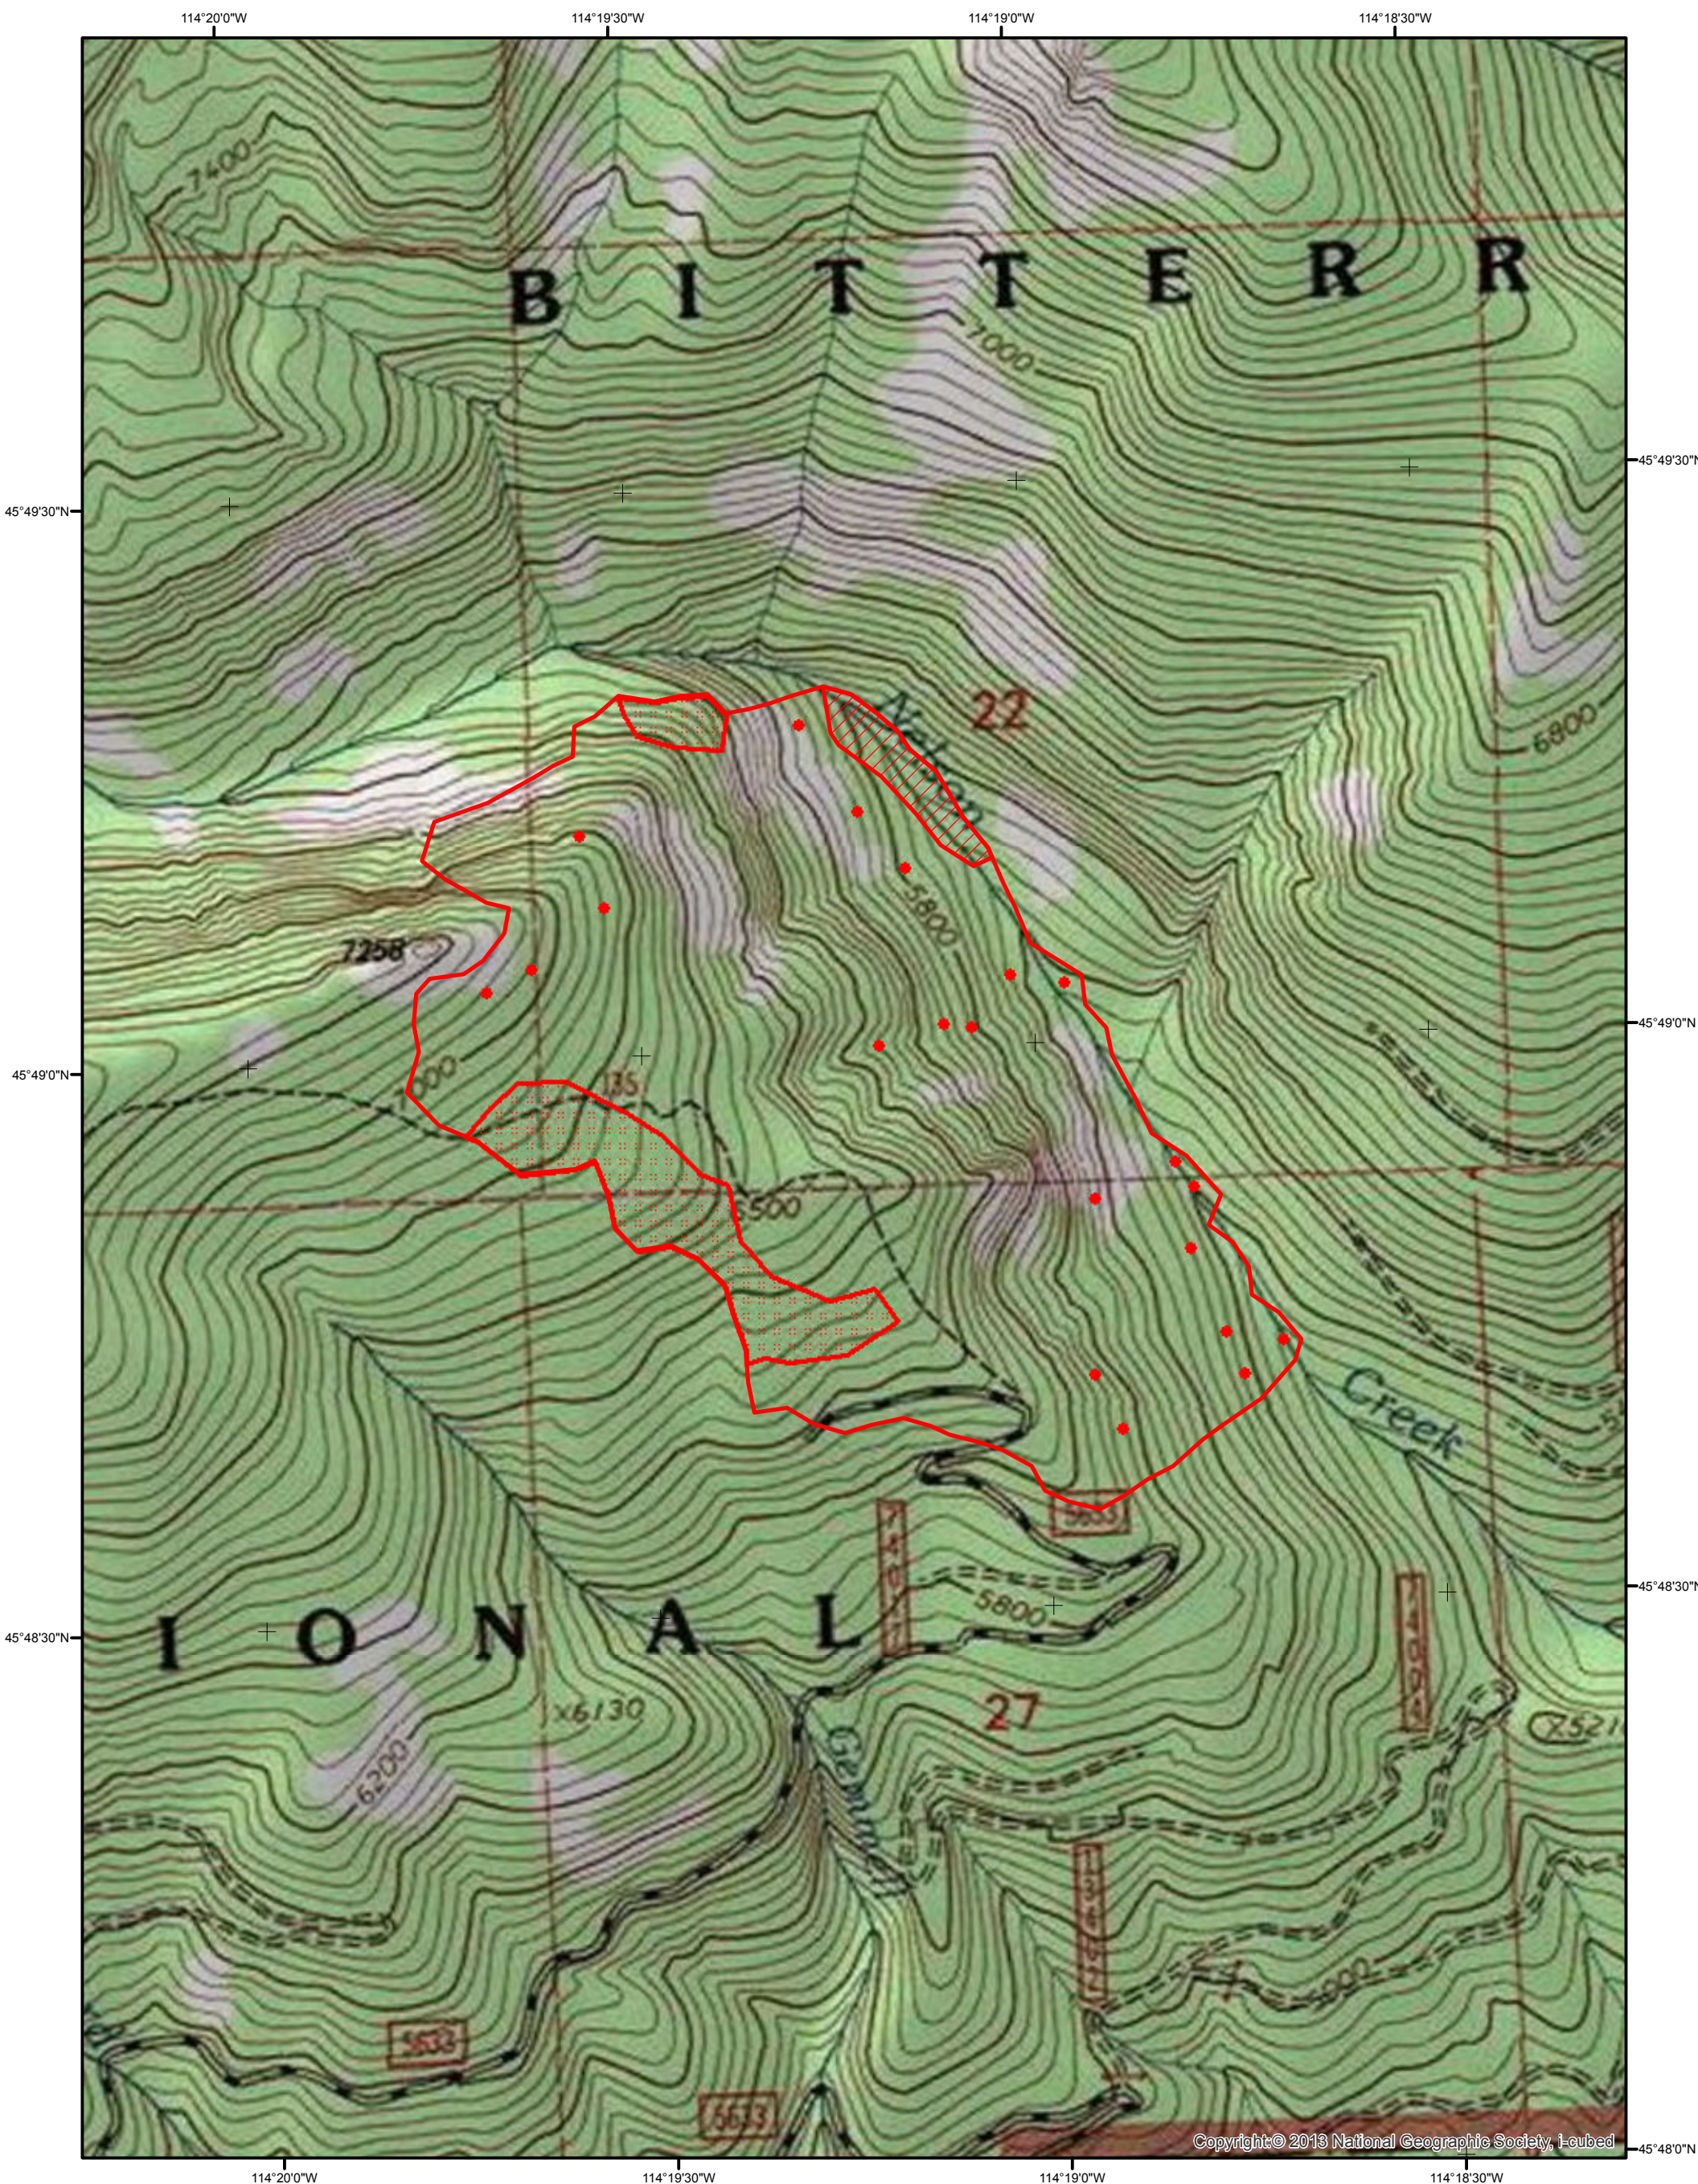

Nelson Creek
 MT-BRF-017218
 IR Map
 Flown: September 04, 0212 hrs MDT

Est. Size: 276 acres (heat perimeter)
 No change since yesterday..

IR Interpreter - Jeff 'Bunk' Twiss

1:10 000

Legend	
	Heat Perimeter
	Intense Heat
	Scattered Heat
	Isolated Heat Source