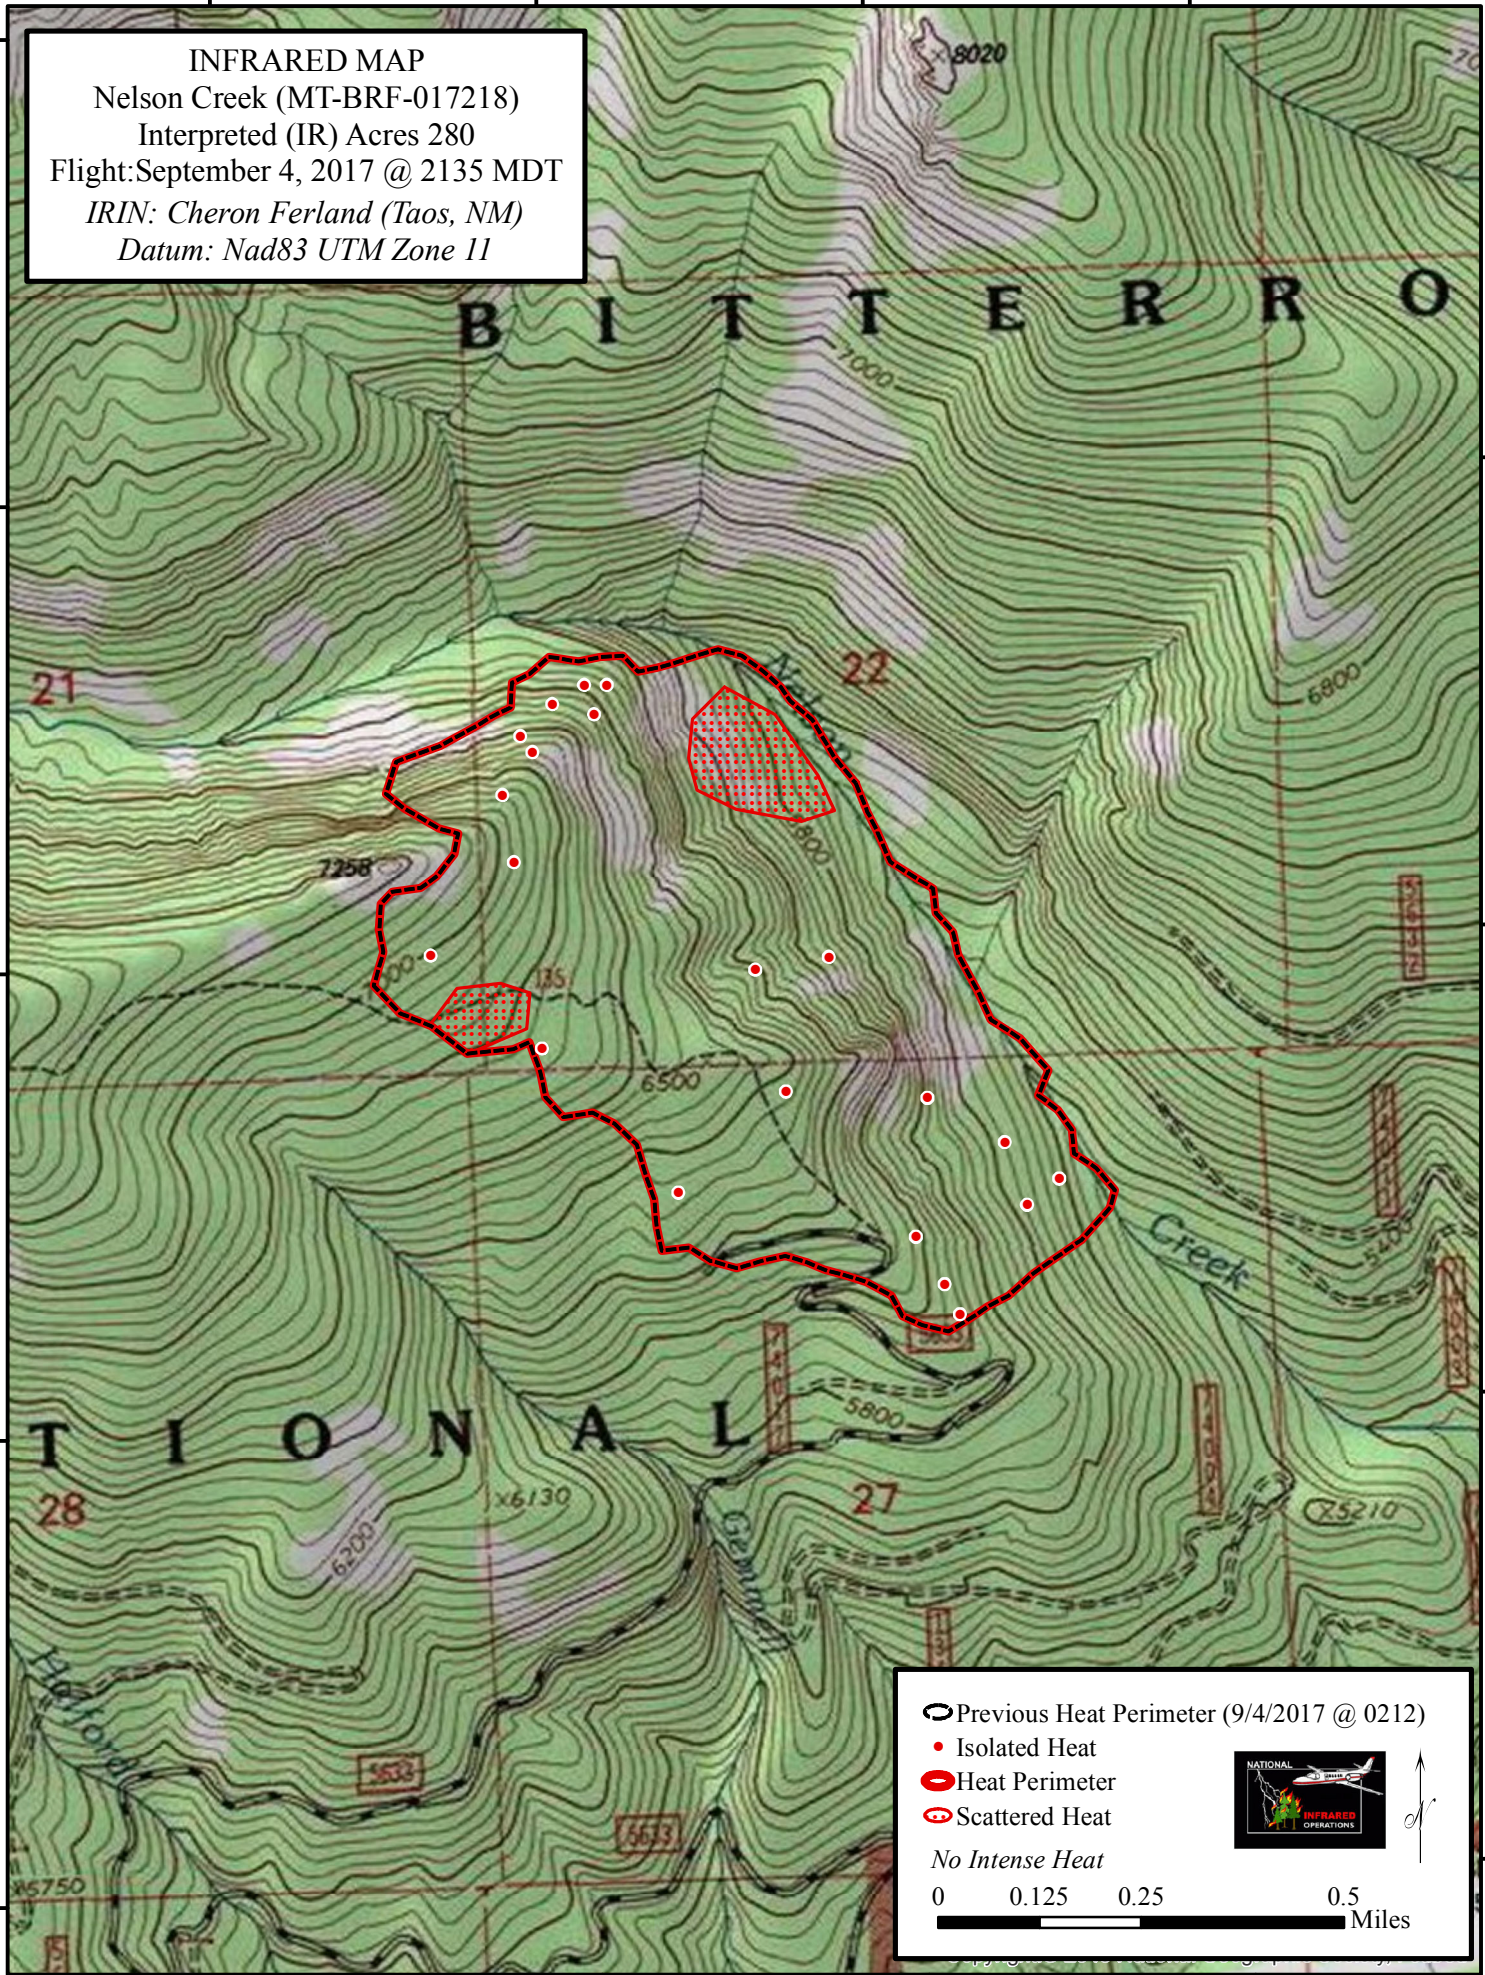

114°20'0"W 114°19'30"W 114°19'0"W 114°18'30"W

45°50'0"N
45°49'30"N
45°49'0"N
45°48'30"N
45°48'0"N

45°49'30"N
45°49'0"N
45°48'30"N
45°48'0"N

INFRARED MAP
Nelson Creek (MT-BRF-017218)
Interpreted (IR) Acres 280
Flight: September 4, 2017 @ 2135 MDT
IRIN: Cheron Ferland (Taos, NM)
Datum: Nad83 UTM Zone 11

- Previous Heat Perimeter (9/4/2017 @ 0212)
- Isolated Heat
- Heat Perimeter
- Scattered Heat

No Intense Heat

0 0.125 0.25 0.5 Miles

114°20'0"W 114°19'30"W 114°19'0"W 114°18'30"W