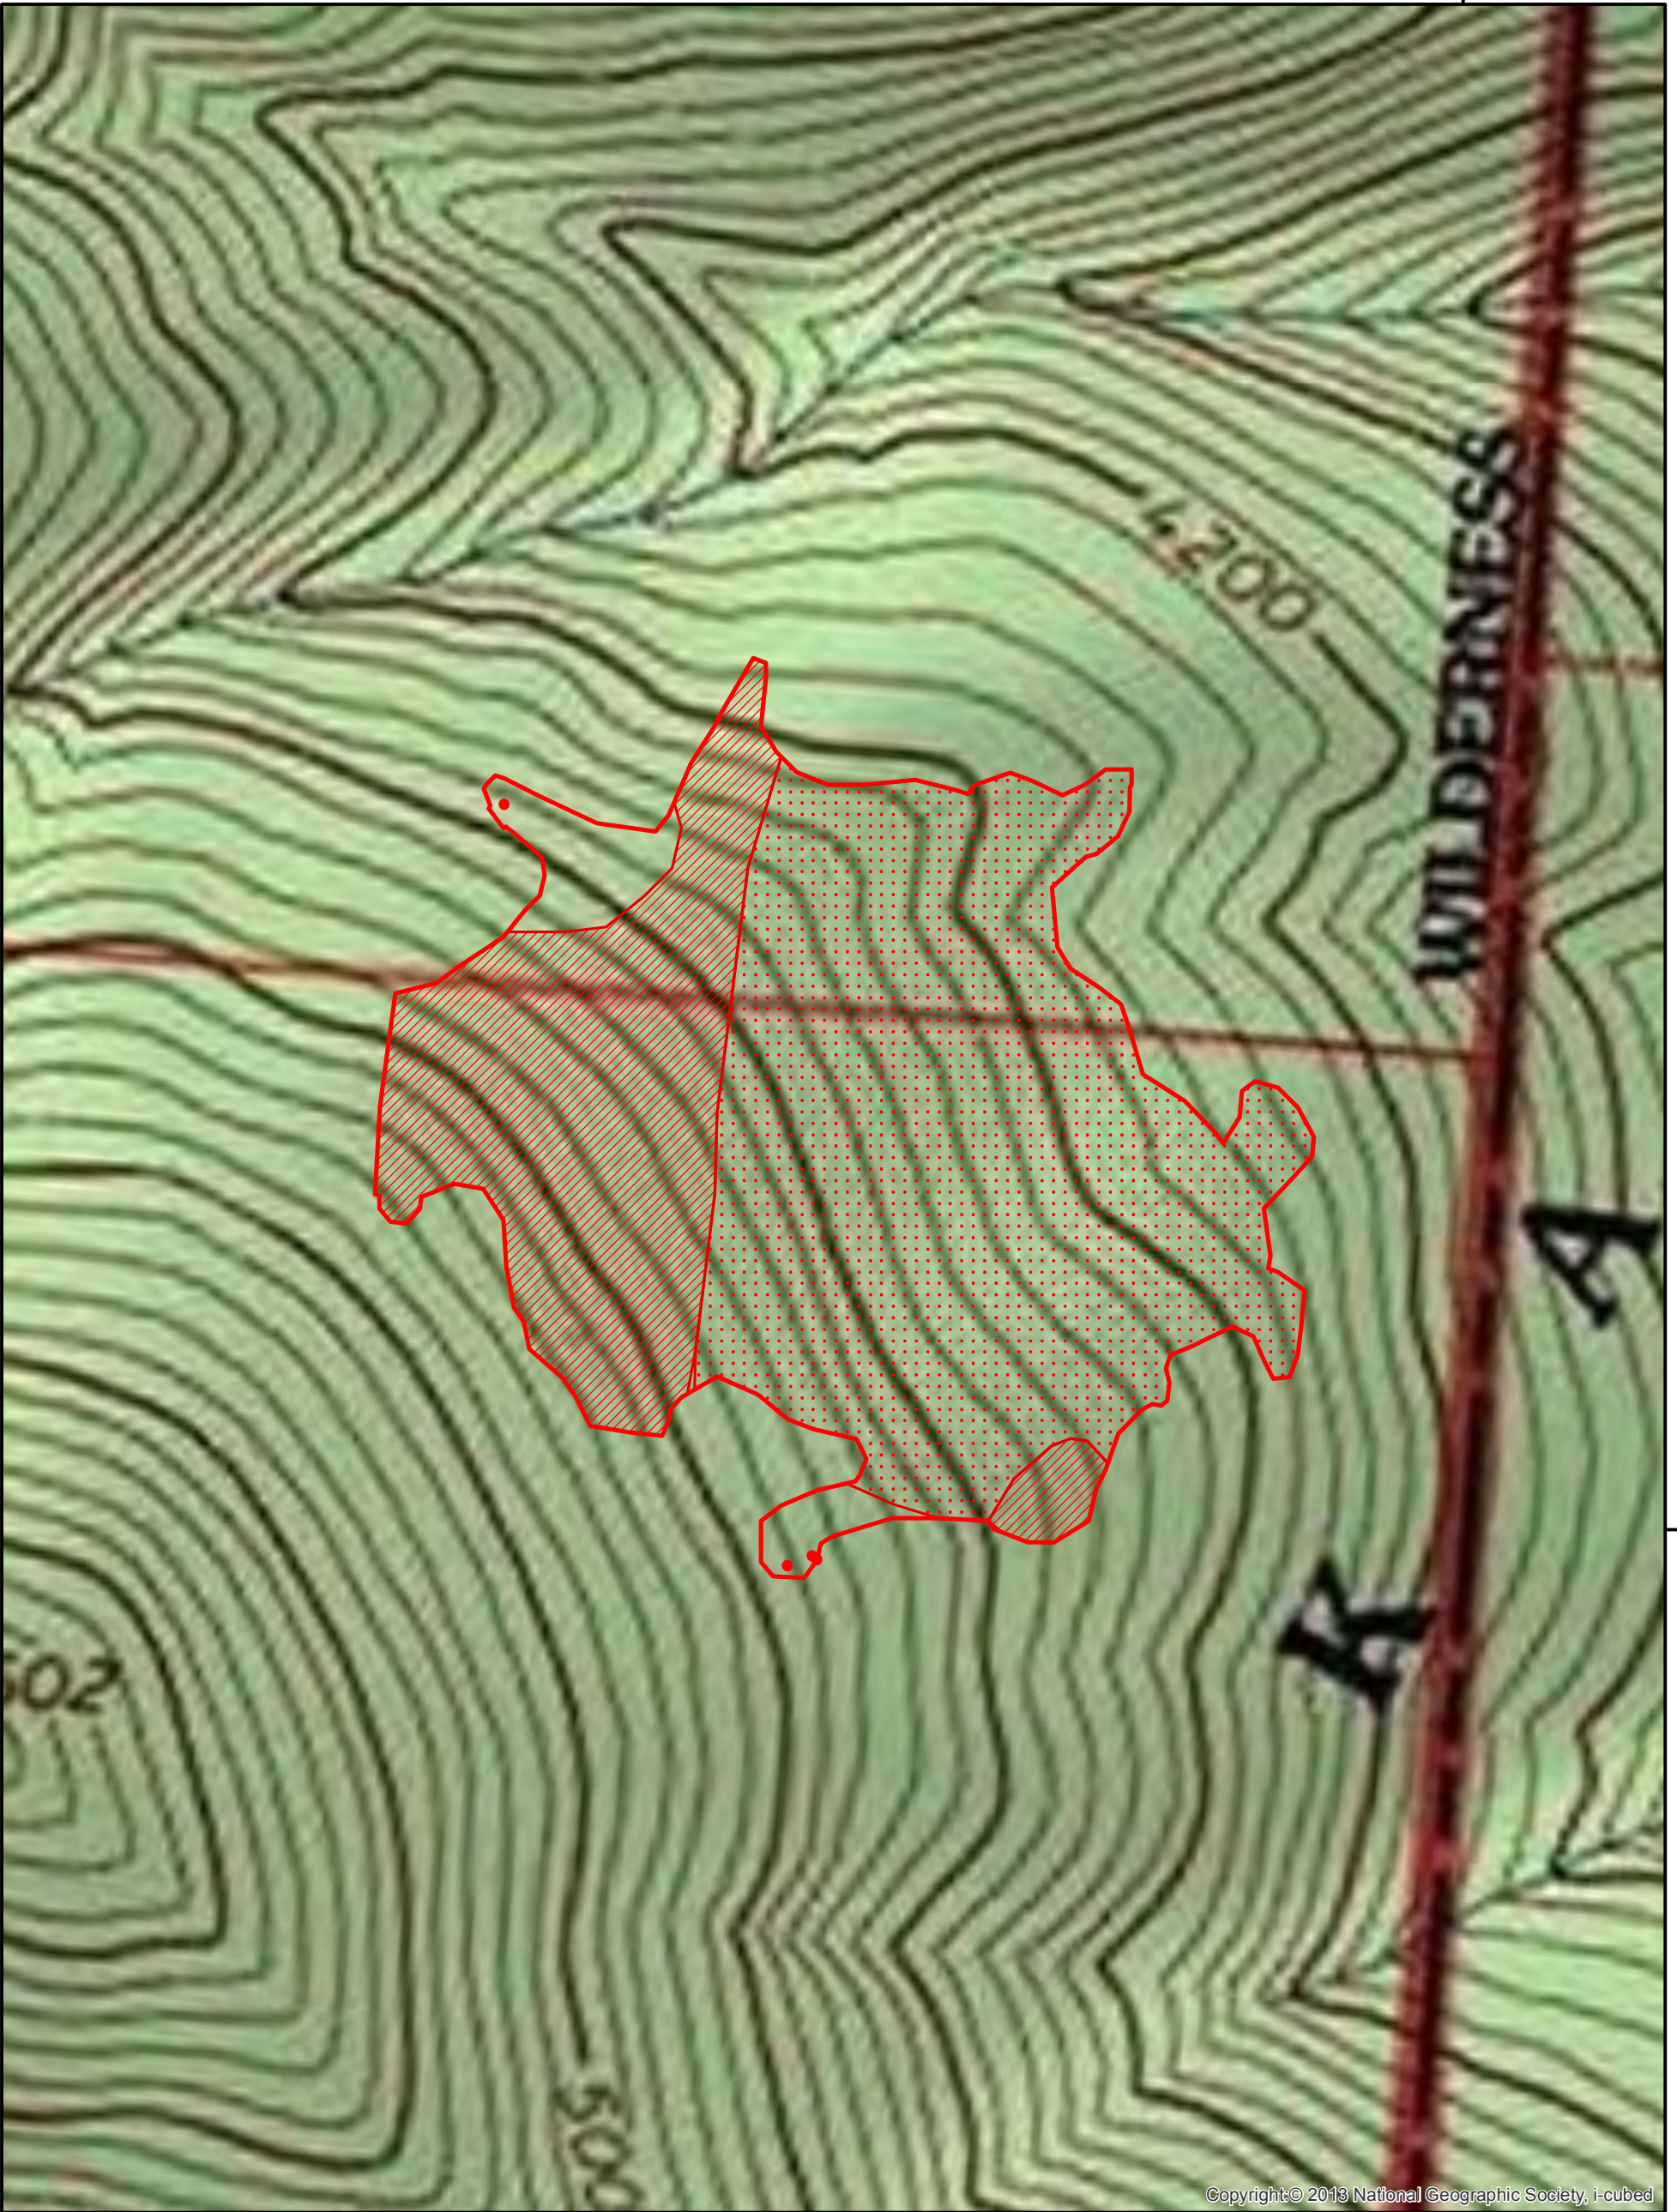

117°20'W

48°54'0"N

48°54'0"N

Copyright © 2013 National Geographic Society, i-cubed

117°20'W

INFRARED MAP
 North Fork Hughes (ID-IPF-000165)
 Flight: July 12, 2017 @0019 MDT
 45 IR Acres
 IRIN: Dale Gough

Legend	
	Heat Perimeter
	Intense Heat
	Scattered Heat
	Isolated Heat Source