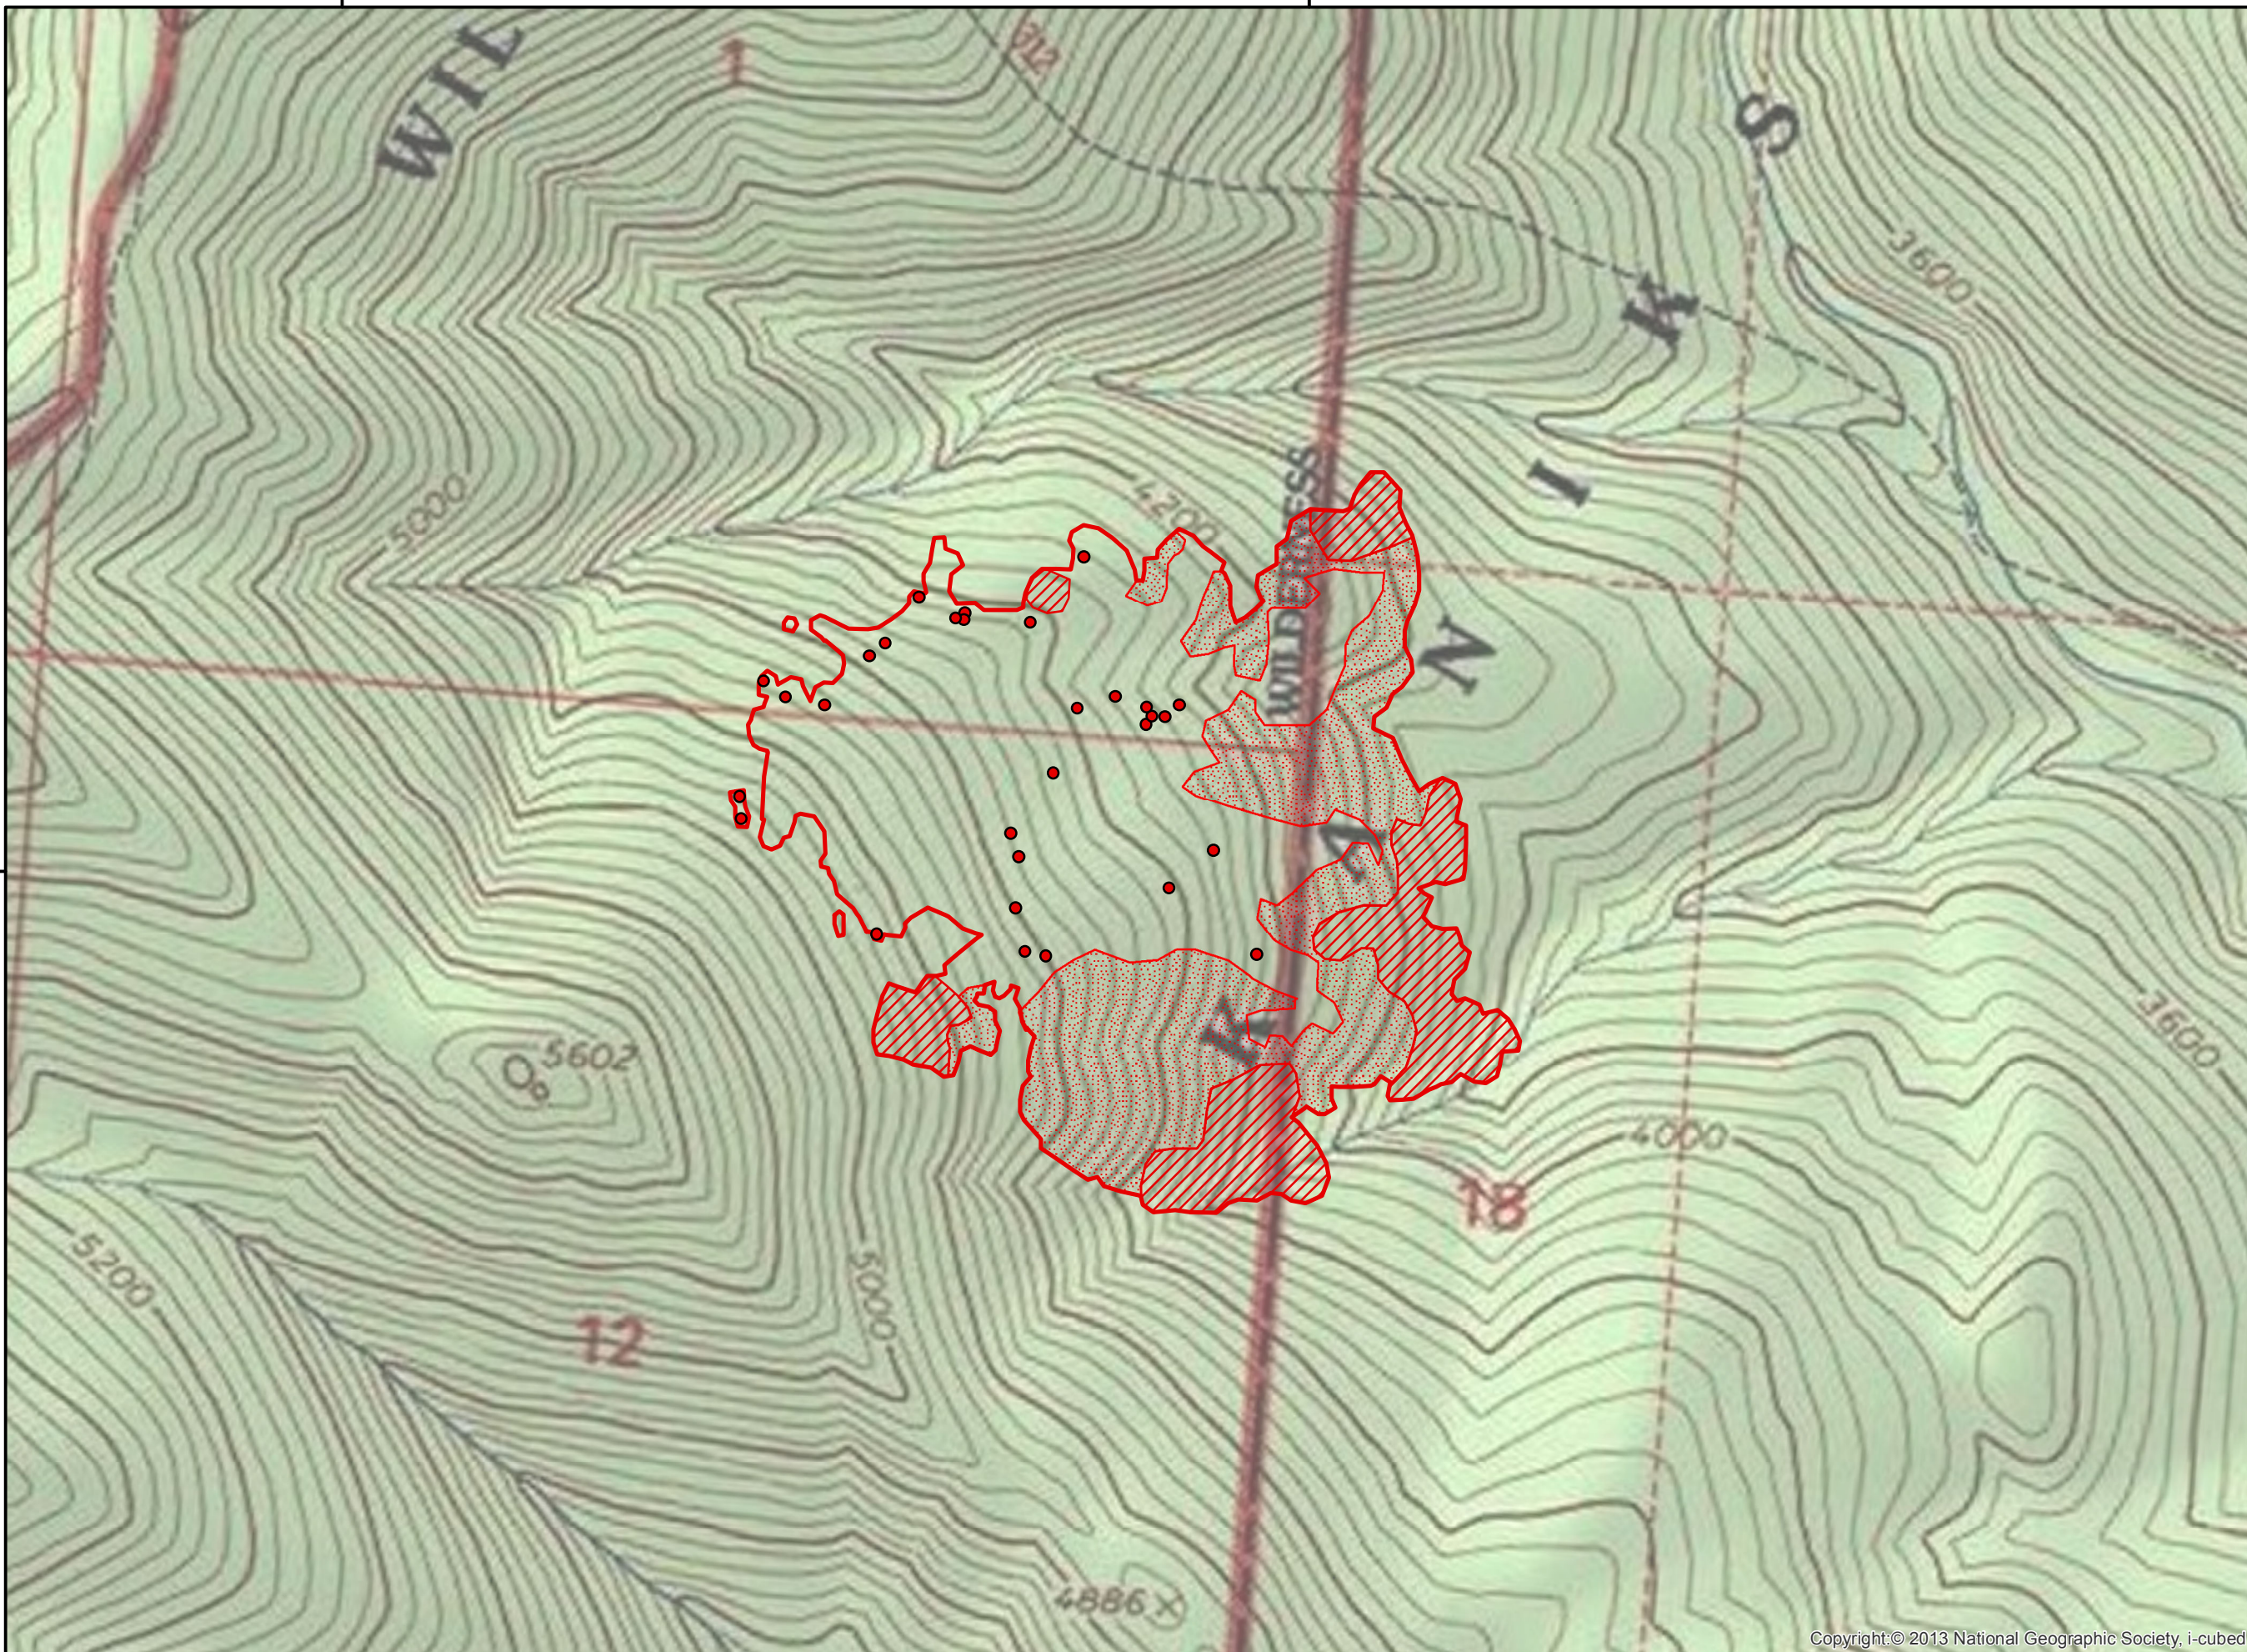

117°3'W

117°2'W

North Fork Hughes
 ID-IPF-000165
 Infrared Heat Sources
 1:8,000

-  Heat Perimeter
-  Intense Heat Areas
-  Scattered Heat Areas
-  Isolated Heat Sources

NAD 1983 UTM Zone 12N

48°54'N

48°54'N

117°3'W

117°2'W

117°1'W

0 0.05 0.1 0.2 Miles

IR Interpreter: Brian Monroe
 IR interpreted acres: 136
 Date: 07/28/2017
 Time received the Image: 0045 hrs