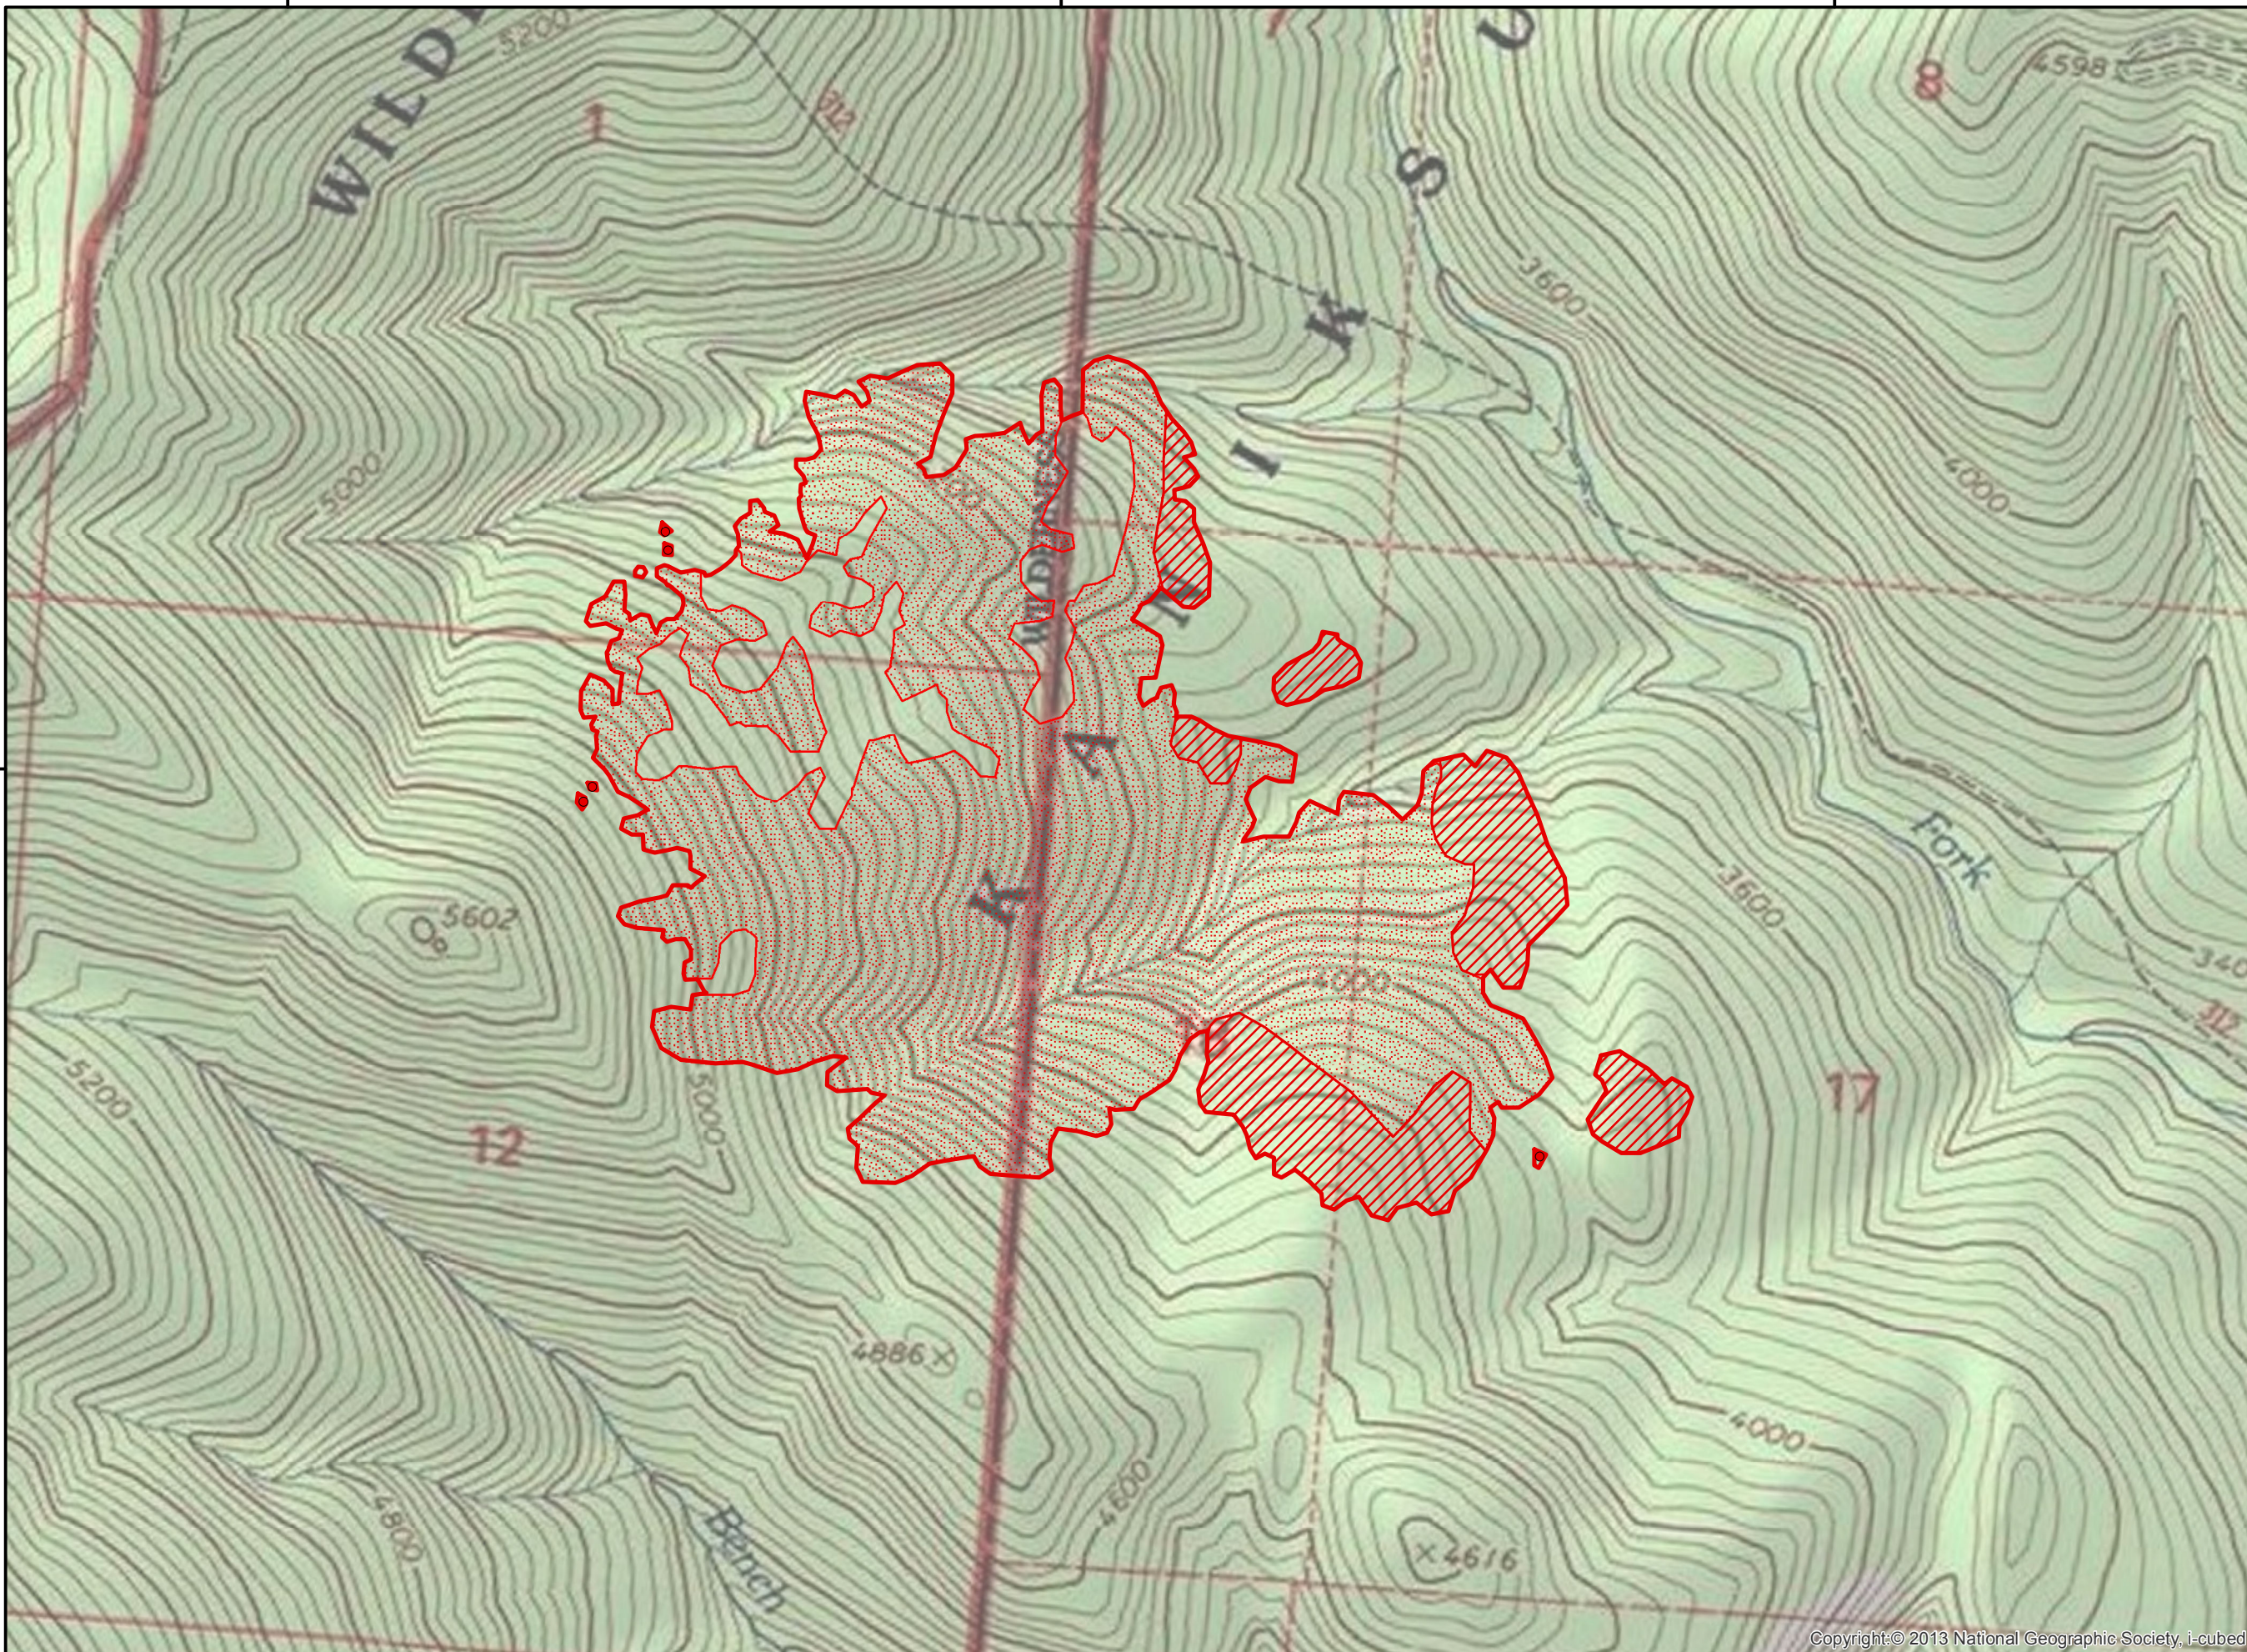

117°3'W

117°2'W

117°1'W

North Fork Hughes
 ID-IPF-000165
 Infrared Heat Sources
 1:10,000

Heat Perimeter
 Intense Heat Areas
 Scattered Heat Areas
 Isolated Heat Sources
 NAD 1983 UTM Zone 12N

48°54'N

0 0.075 0.15 0.3 Miles

IR Interpreter: Brian Monroe
 IR interpreted acres: 316
 Date:08/01/2017
 Time received the Image: 0316 hrs

Copyright:© 2013 National Geographic Society, i-cubed

117°3'W

117°2'W

117°1'W

48°54'N