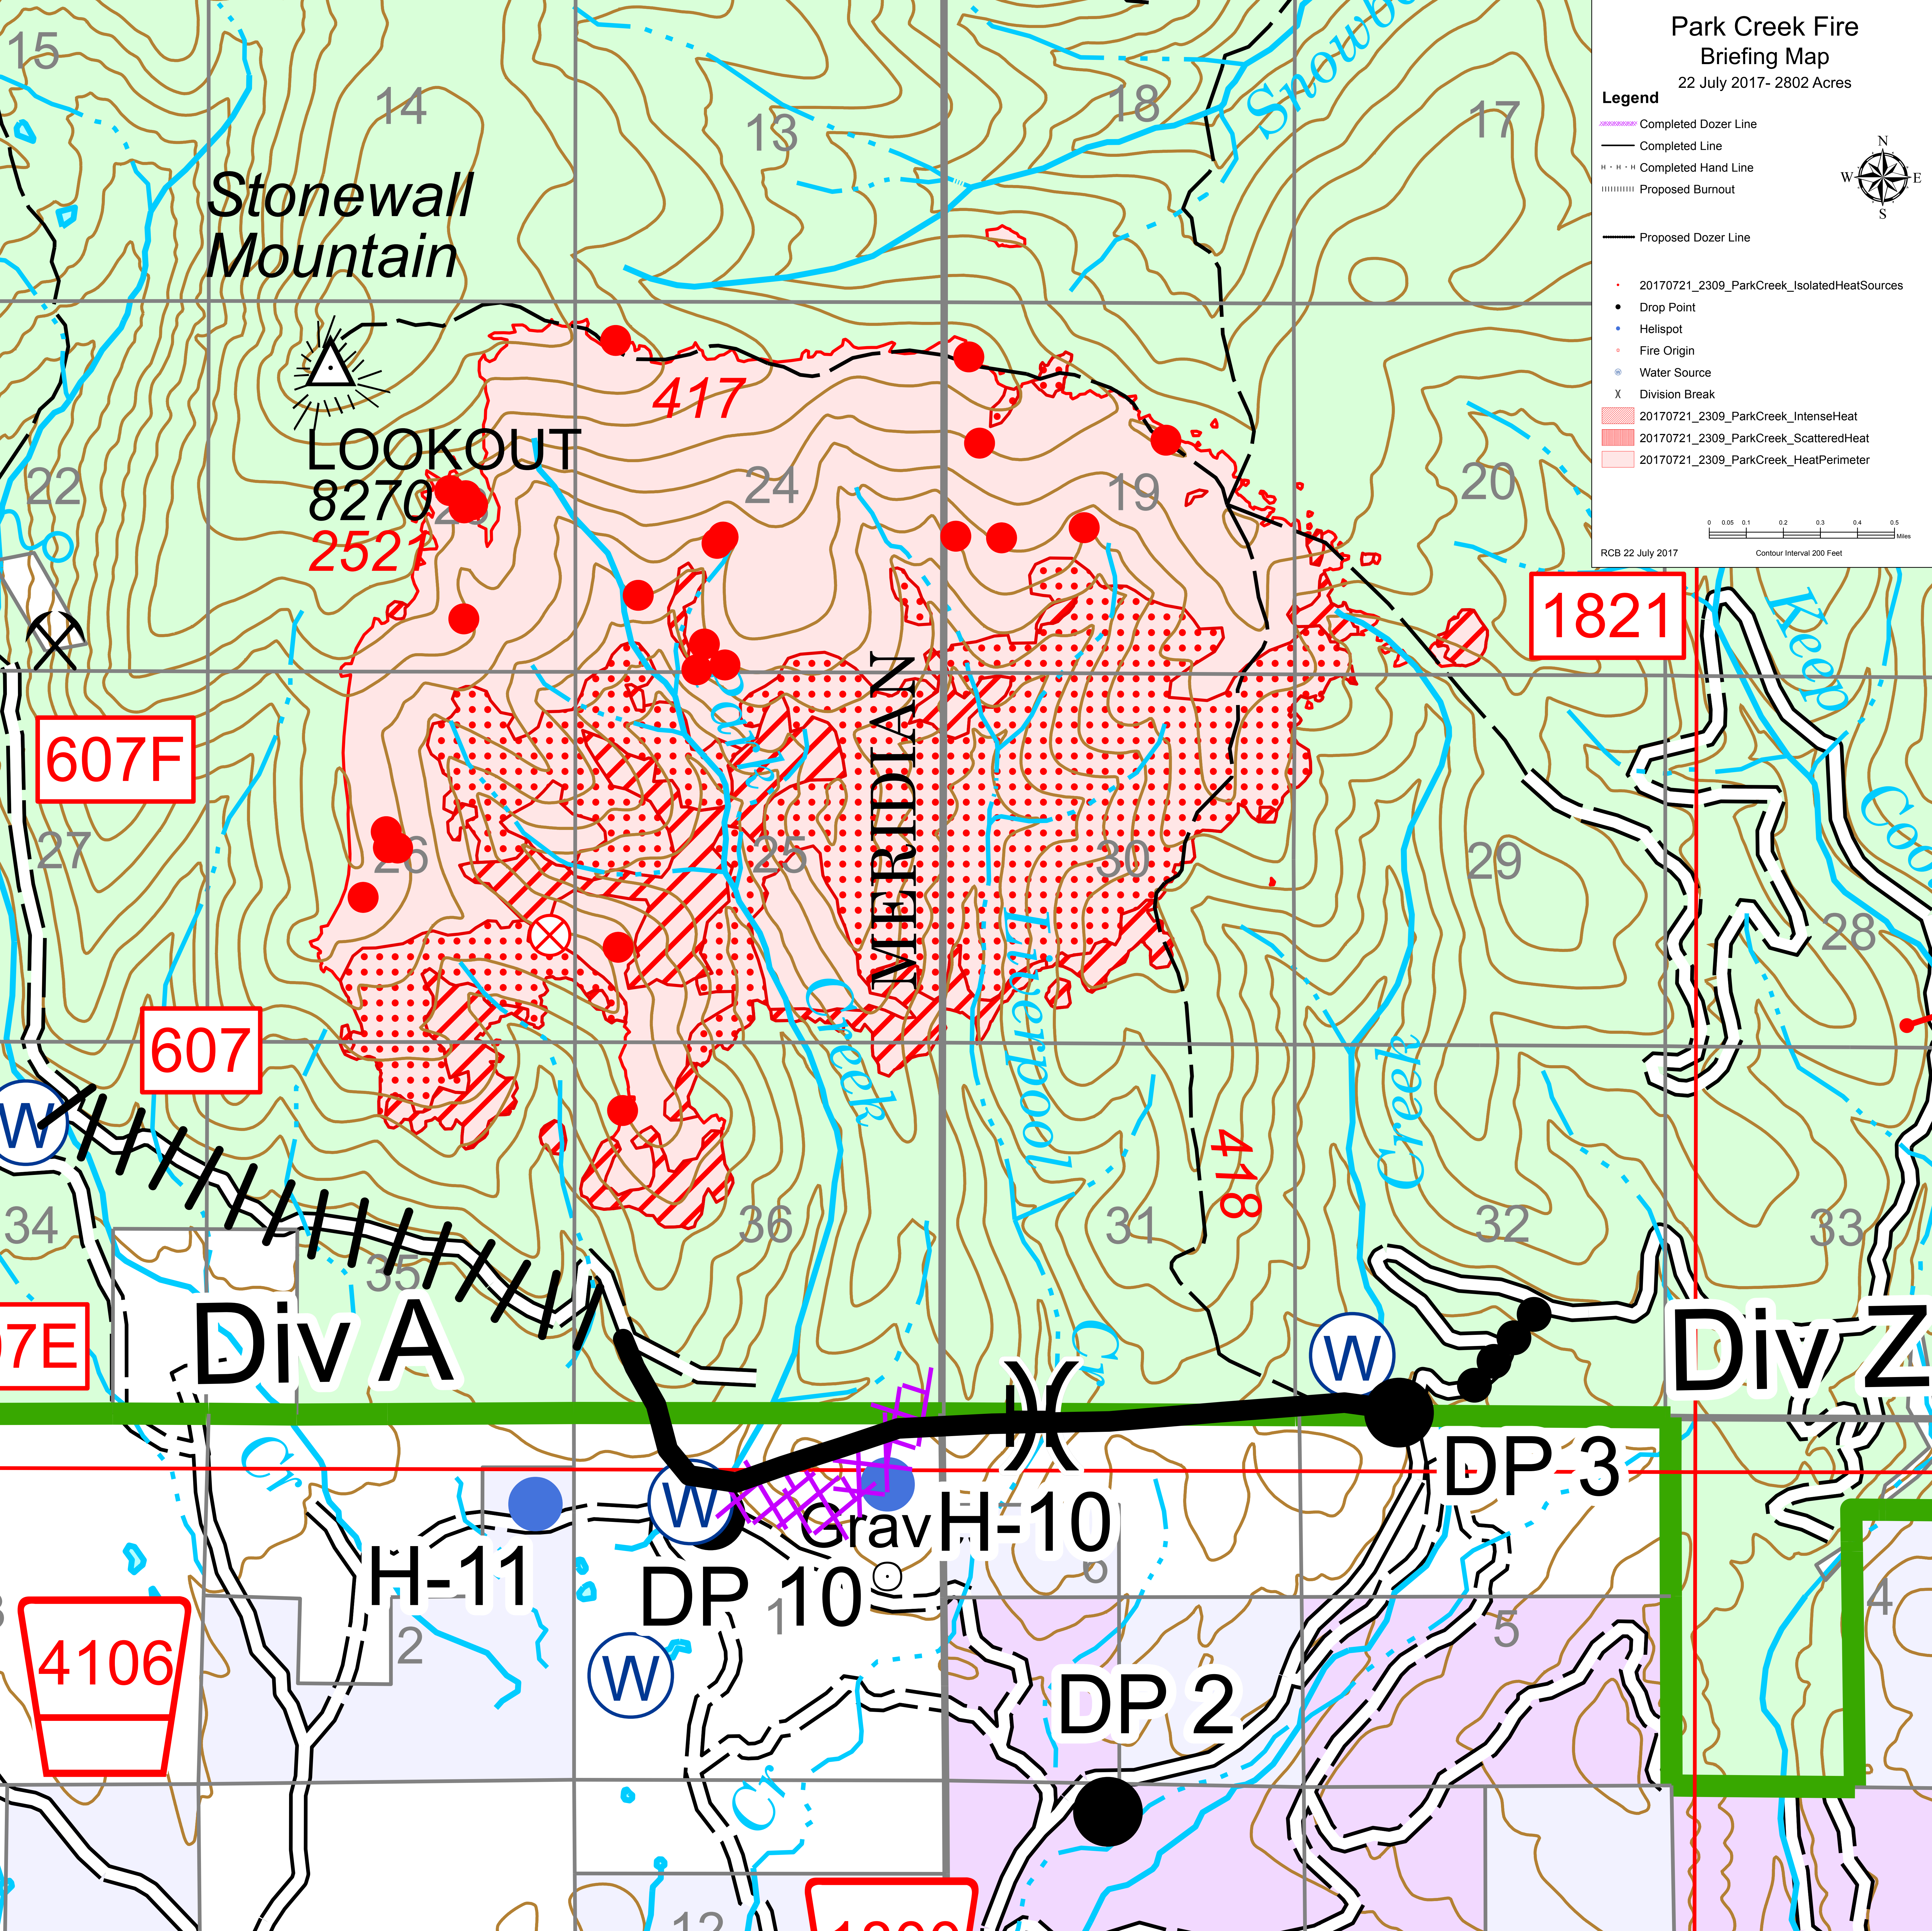

Park Creek Fire Briefing Map

22 July 2017- 2802 Acres

Legend

- Completed Dozer Line
- Completed Line
- Completed Hand Line
- Proposed Burnout
- Proposed Dozer Line
- 20170721_2309_ParkCreek_IsolatedHeatSources
- Drop Point
- Helispot
- Fire Origin
- Water Source
- Division Break
- 20170721_2309_ParkCreek_IntenseHeat
- 20170721_2309_ParkCreek_ScatteredHeat
- 20170721_2309_ParkCreek_HeatPerimeter

RCB 22 July 2017

Stonewall Mountain

LOOKOUT
8270

MERIDIAN

607F

1821

607

7E

Div A

Div Z

4106

H-11

DP 10

Grav H-10

DP 2

DP 3

4100

4