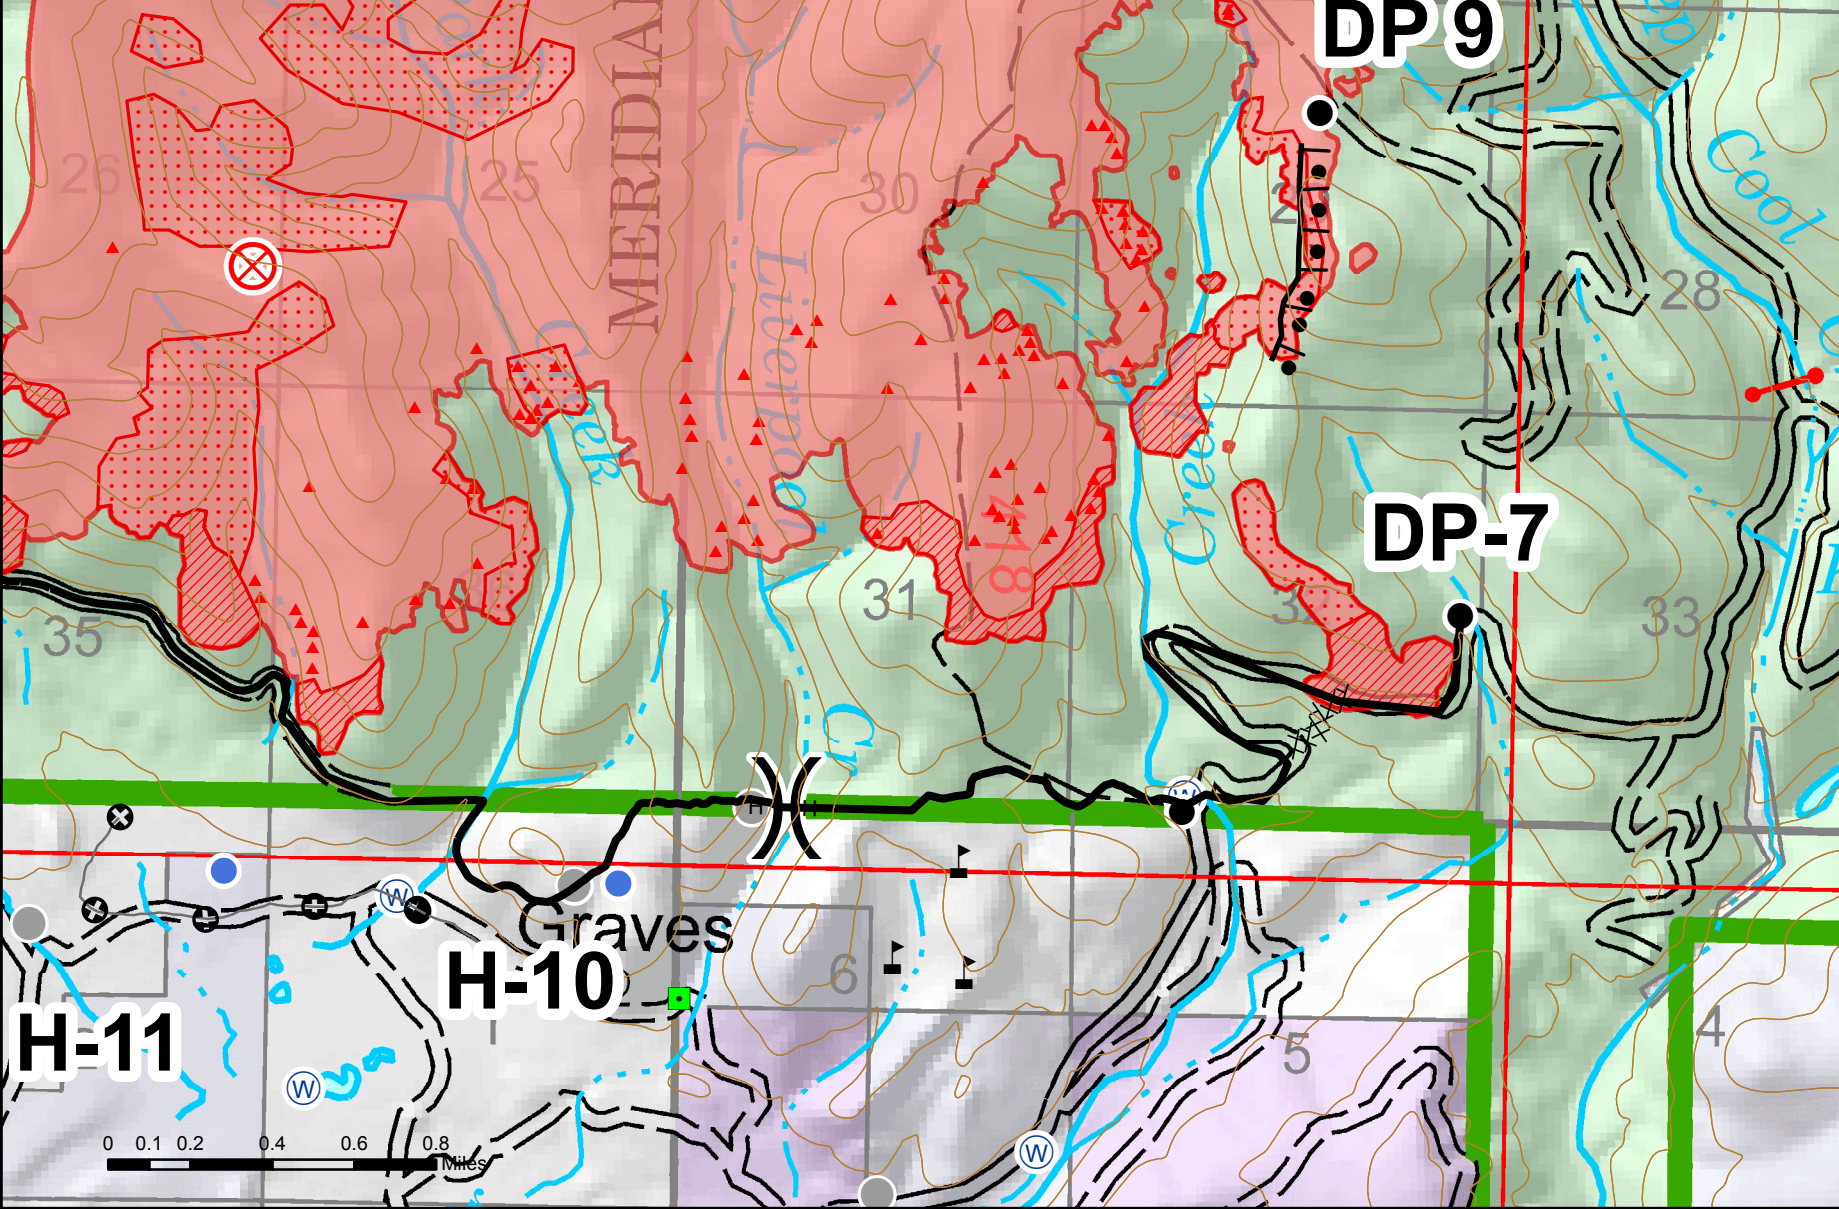

112°42'0"W 112°41'0"W 112°40'0"W 112°39'0"W 112°38'0"W 112°37'0"W

# Park Creek and Arrastra Creek Fires Information Map

7/29/2017

Park Creek Fire= 3,632 Arrastra Creek Fire= 3,056  
as of July 27 21:34

47°2'0"N

47°2'0"N

47°1'0"N

47°1'0"N

47°0'0"N

47°0'0"N

1821

DP-9

DP-7

Graves  
H-10

H-11

112°42'0"W 112°41'0"W 112°40'0"W 112°39'0"W 112°38'0"W 112°37'0"W