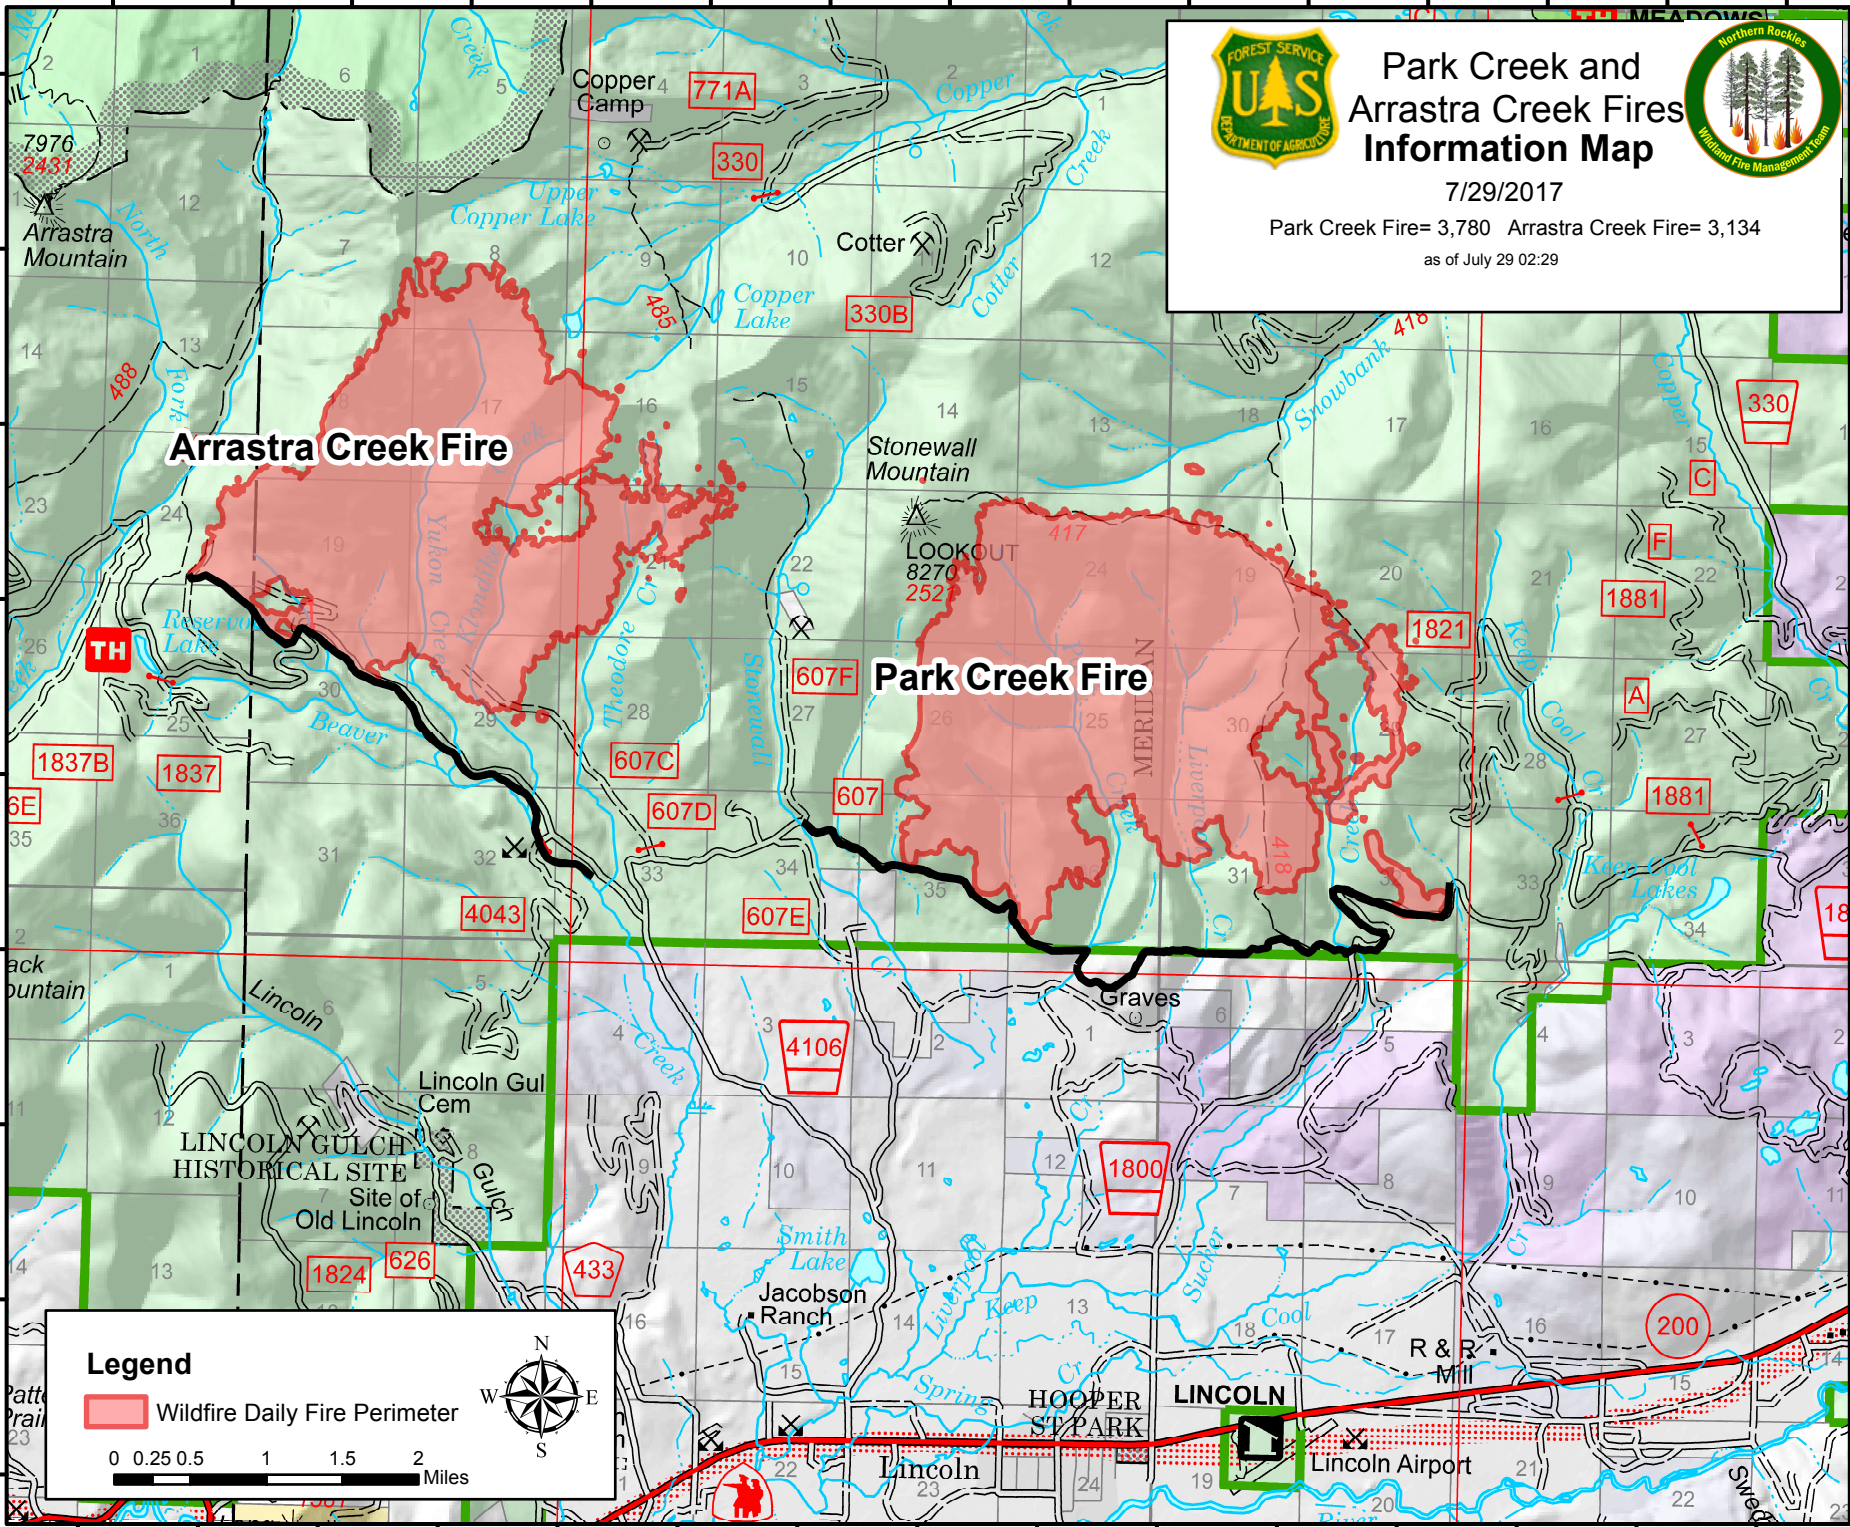

Park Creek and Arrastra Creek Fires Information Map

7/29/2017

Park Creek Fire= 3,780 Arrastra Creek Fire= 3,134

as of July 29 02:29

Legend

Wildfire Daily Fire Perimeter