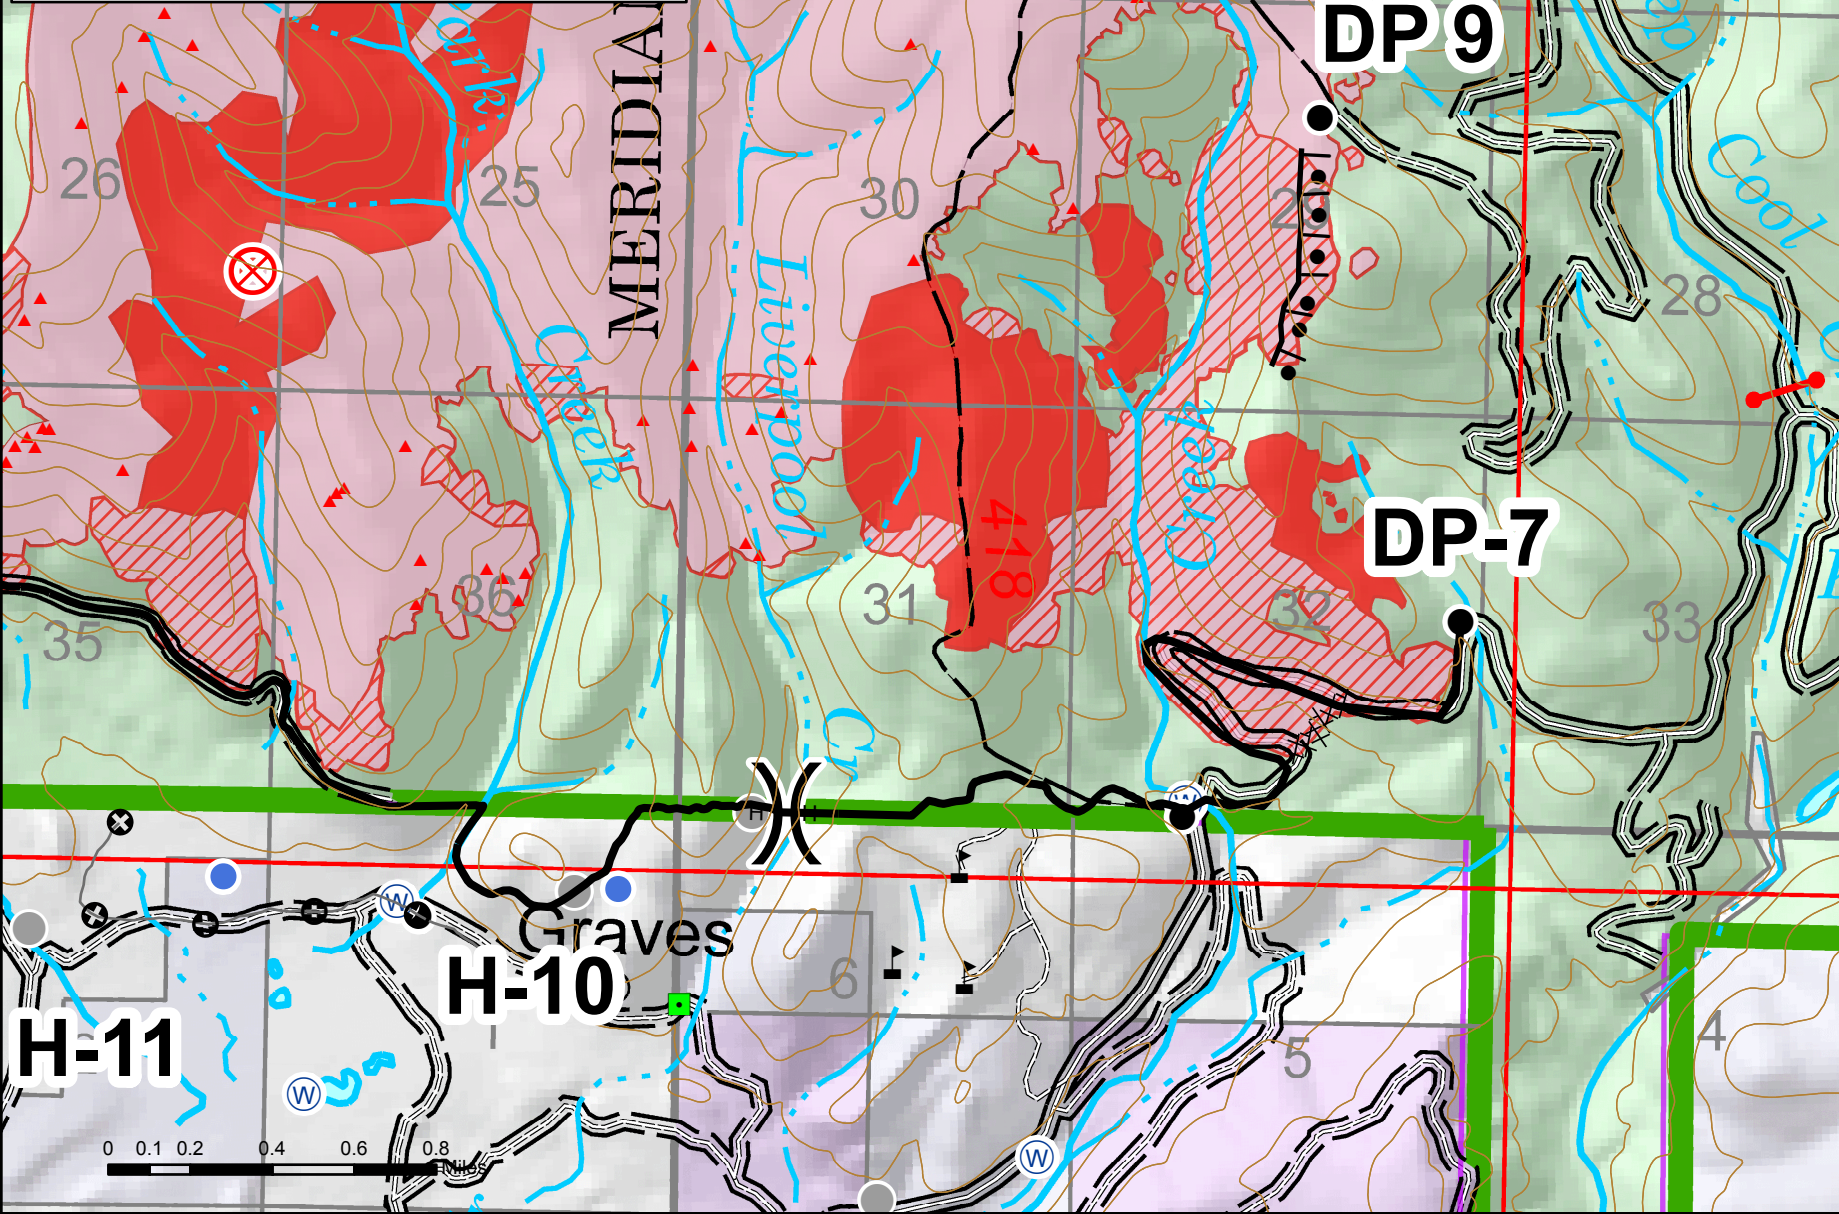

112°42'0"W

112°41'0"W

112°40'0"W

112°39'0"W

112°38'0"W

112°37'0"W

# Park Creek and Arrastra Creek Fires Information Map

7/30/2017

Park Creek Fire= 4132.69 Arrastra Creek Fire= 3194.67

as of July 29 2349

47°2'0"N

47°2'0"N

47°1'0"N

47°1'0"N

47°0'0"N

47°0'0"N

1821

DP9

DP-7

Graves

H-10

H-11