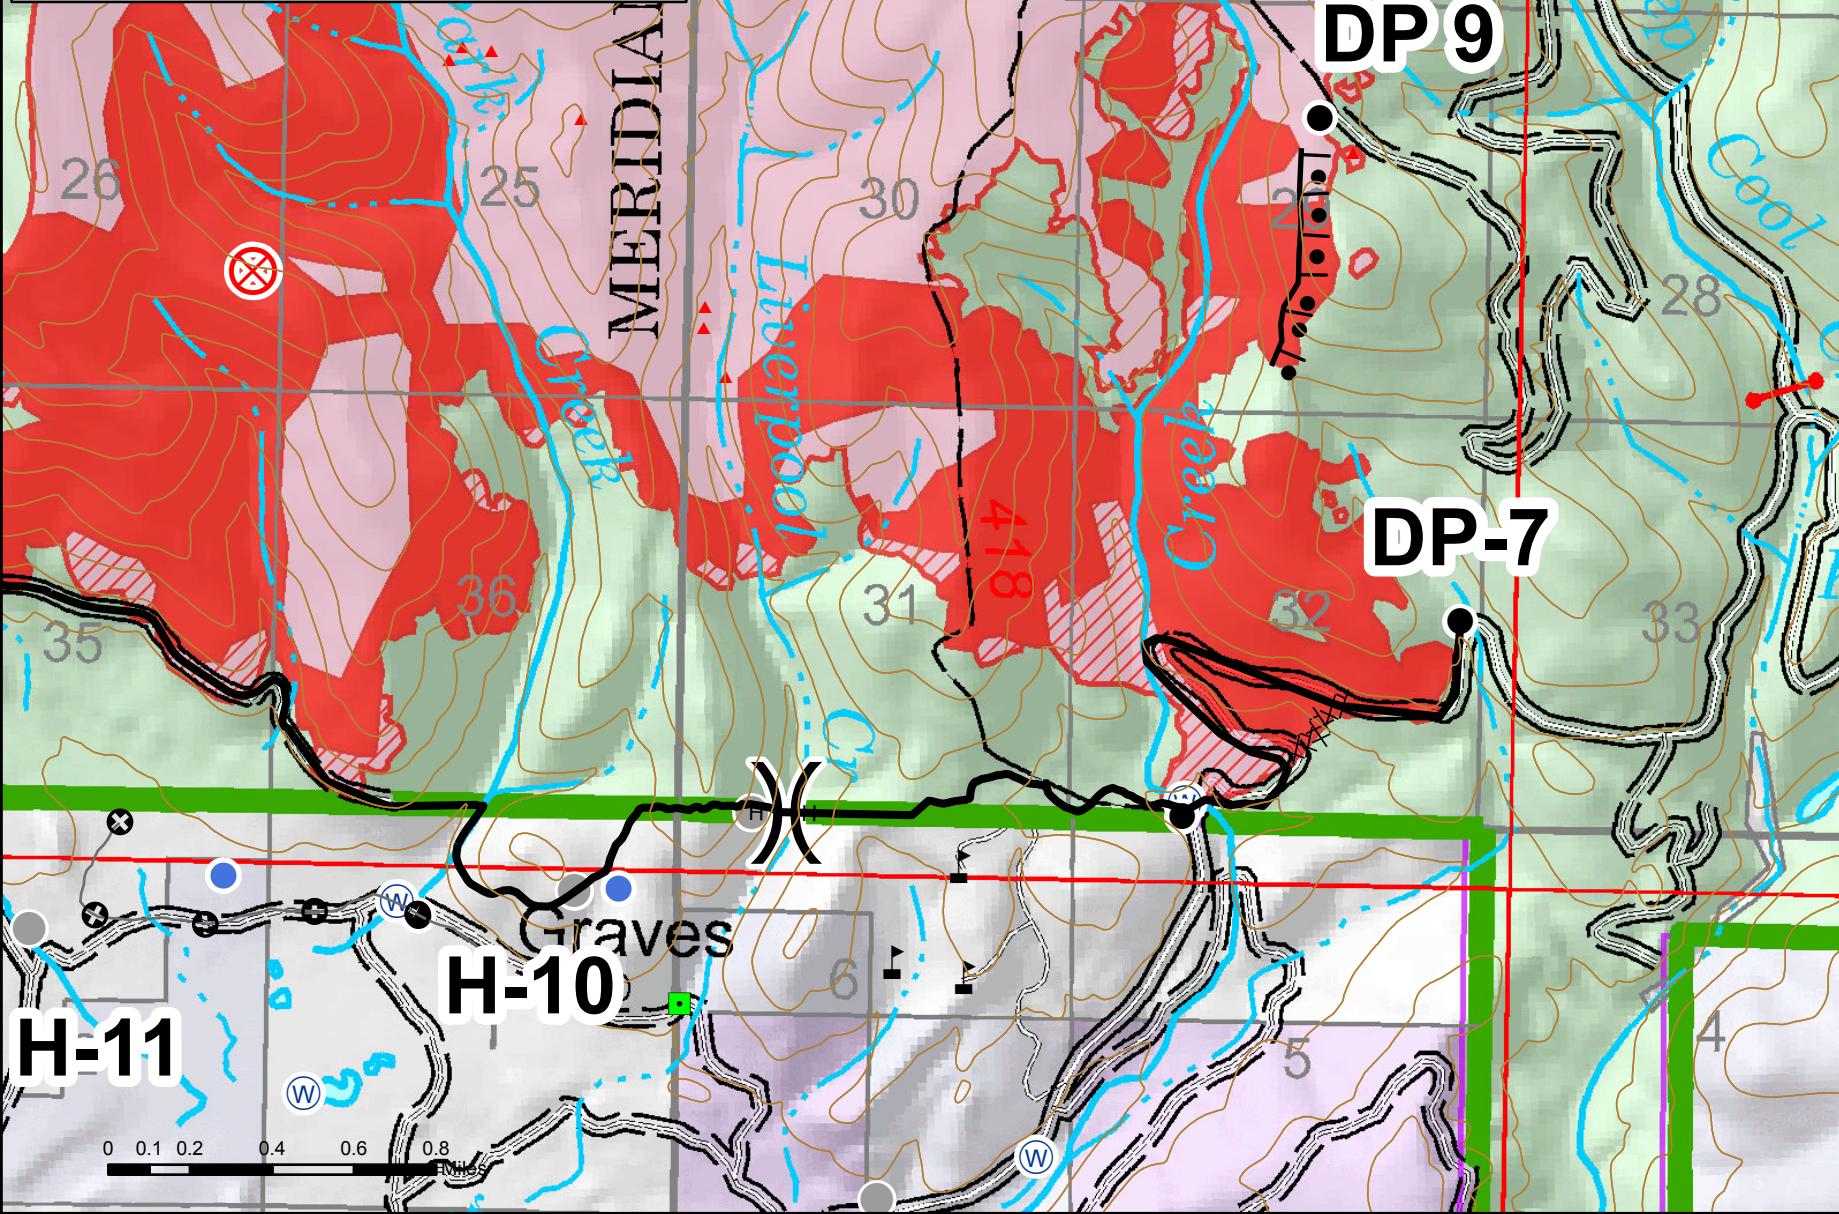

112°42'0"W

112°41'0"W

112°40'0"W

112°39'0"W

112°38'0"W

112°37'0"W

Park Creek and Arrastra Creek Fires Information Map

7/31/2017

Park Creek Fire= 4291.19 Arrastra Creek Fire= 3332.38
as of July 29 2349

47°2'0"N

47°2'0"N

47°1'0"N

47°1'0"N

47°0'0"N

47°0'0"N

112°42'0"W

112°41'0"W

112°40'0"W

112°39'0"W

112°38'0"W

112°37'0"W