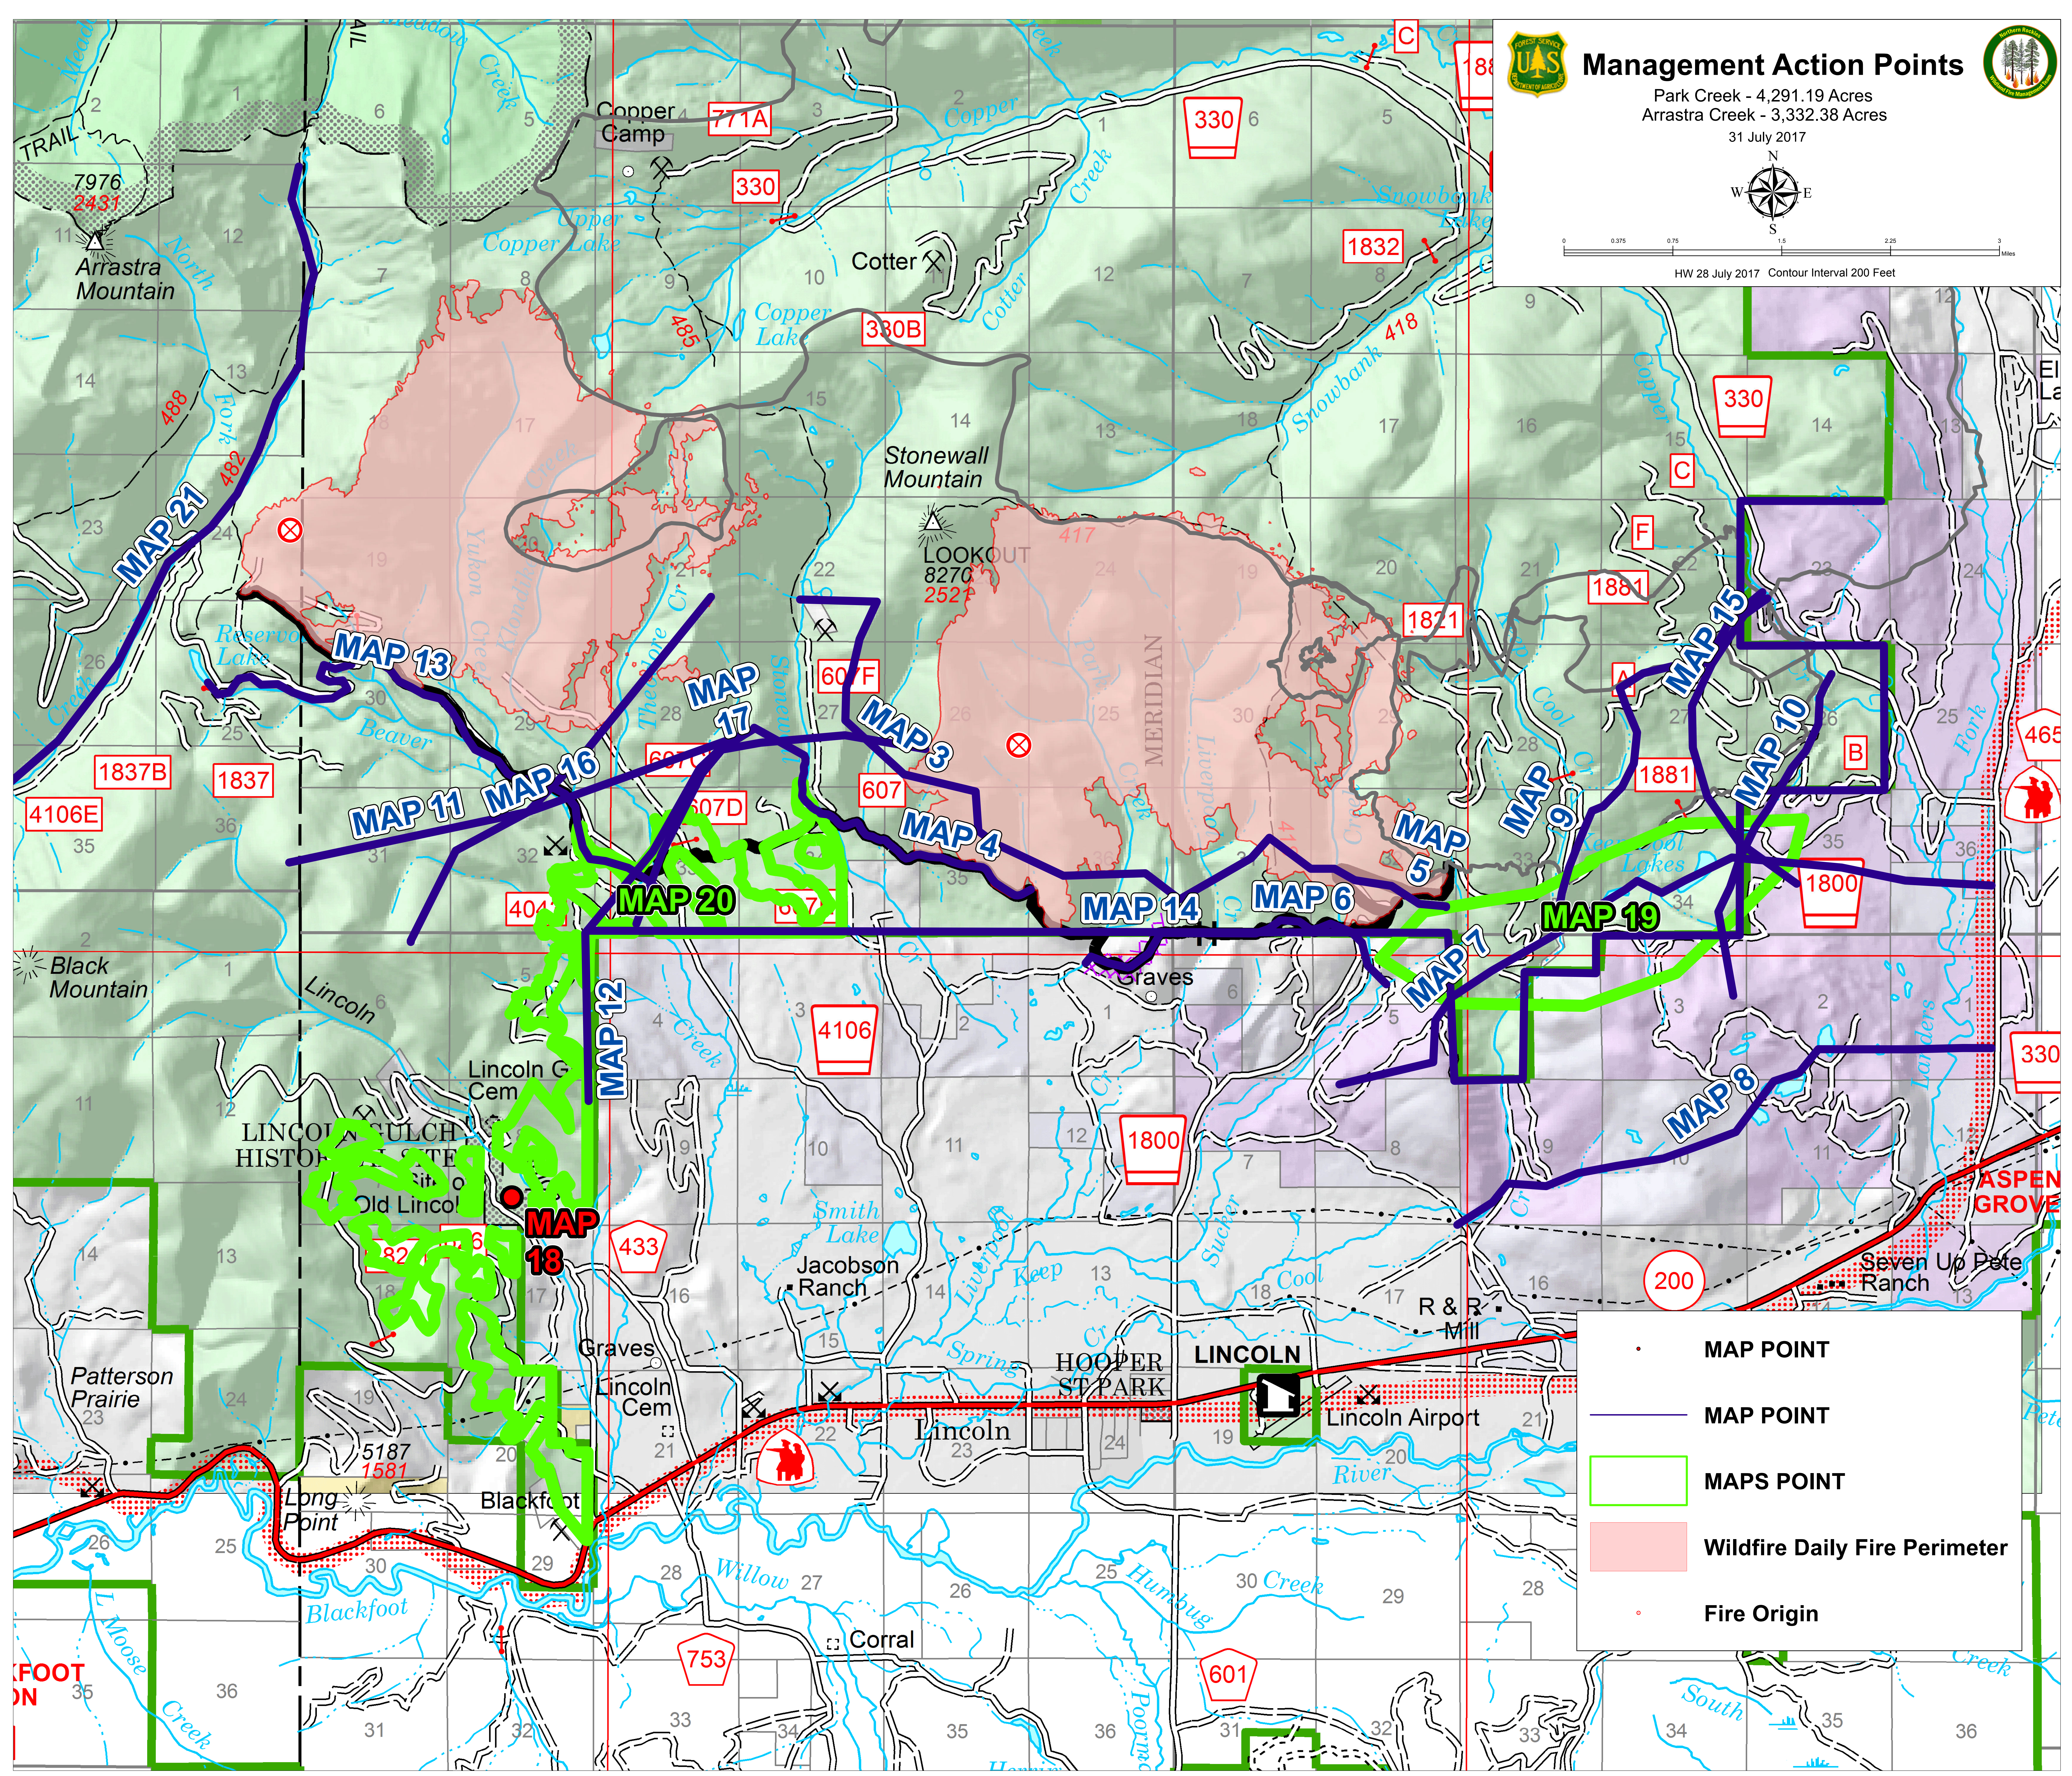

Management Action Points

Park Creek - 4,291.19 Acres
Arrastra Creek - 3,332.38 Acres

31 July 2017

0 0.375 0.75 1.5 2.25 3 Miles

HW 28 July 2017 Contour Interval 200 Feet

-  MAP POINT
-  MAP POINT
-  MAPS POINT
-  Wildfire Daily Fire Perimeter
-  Fire Origin