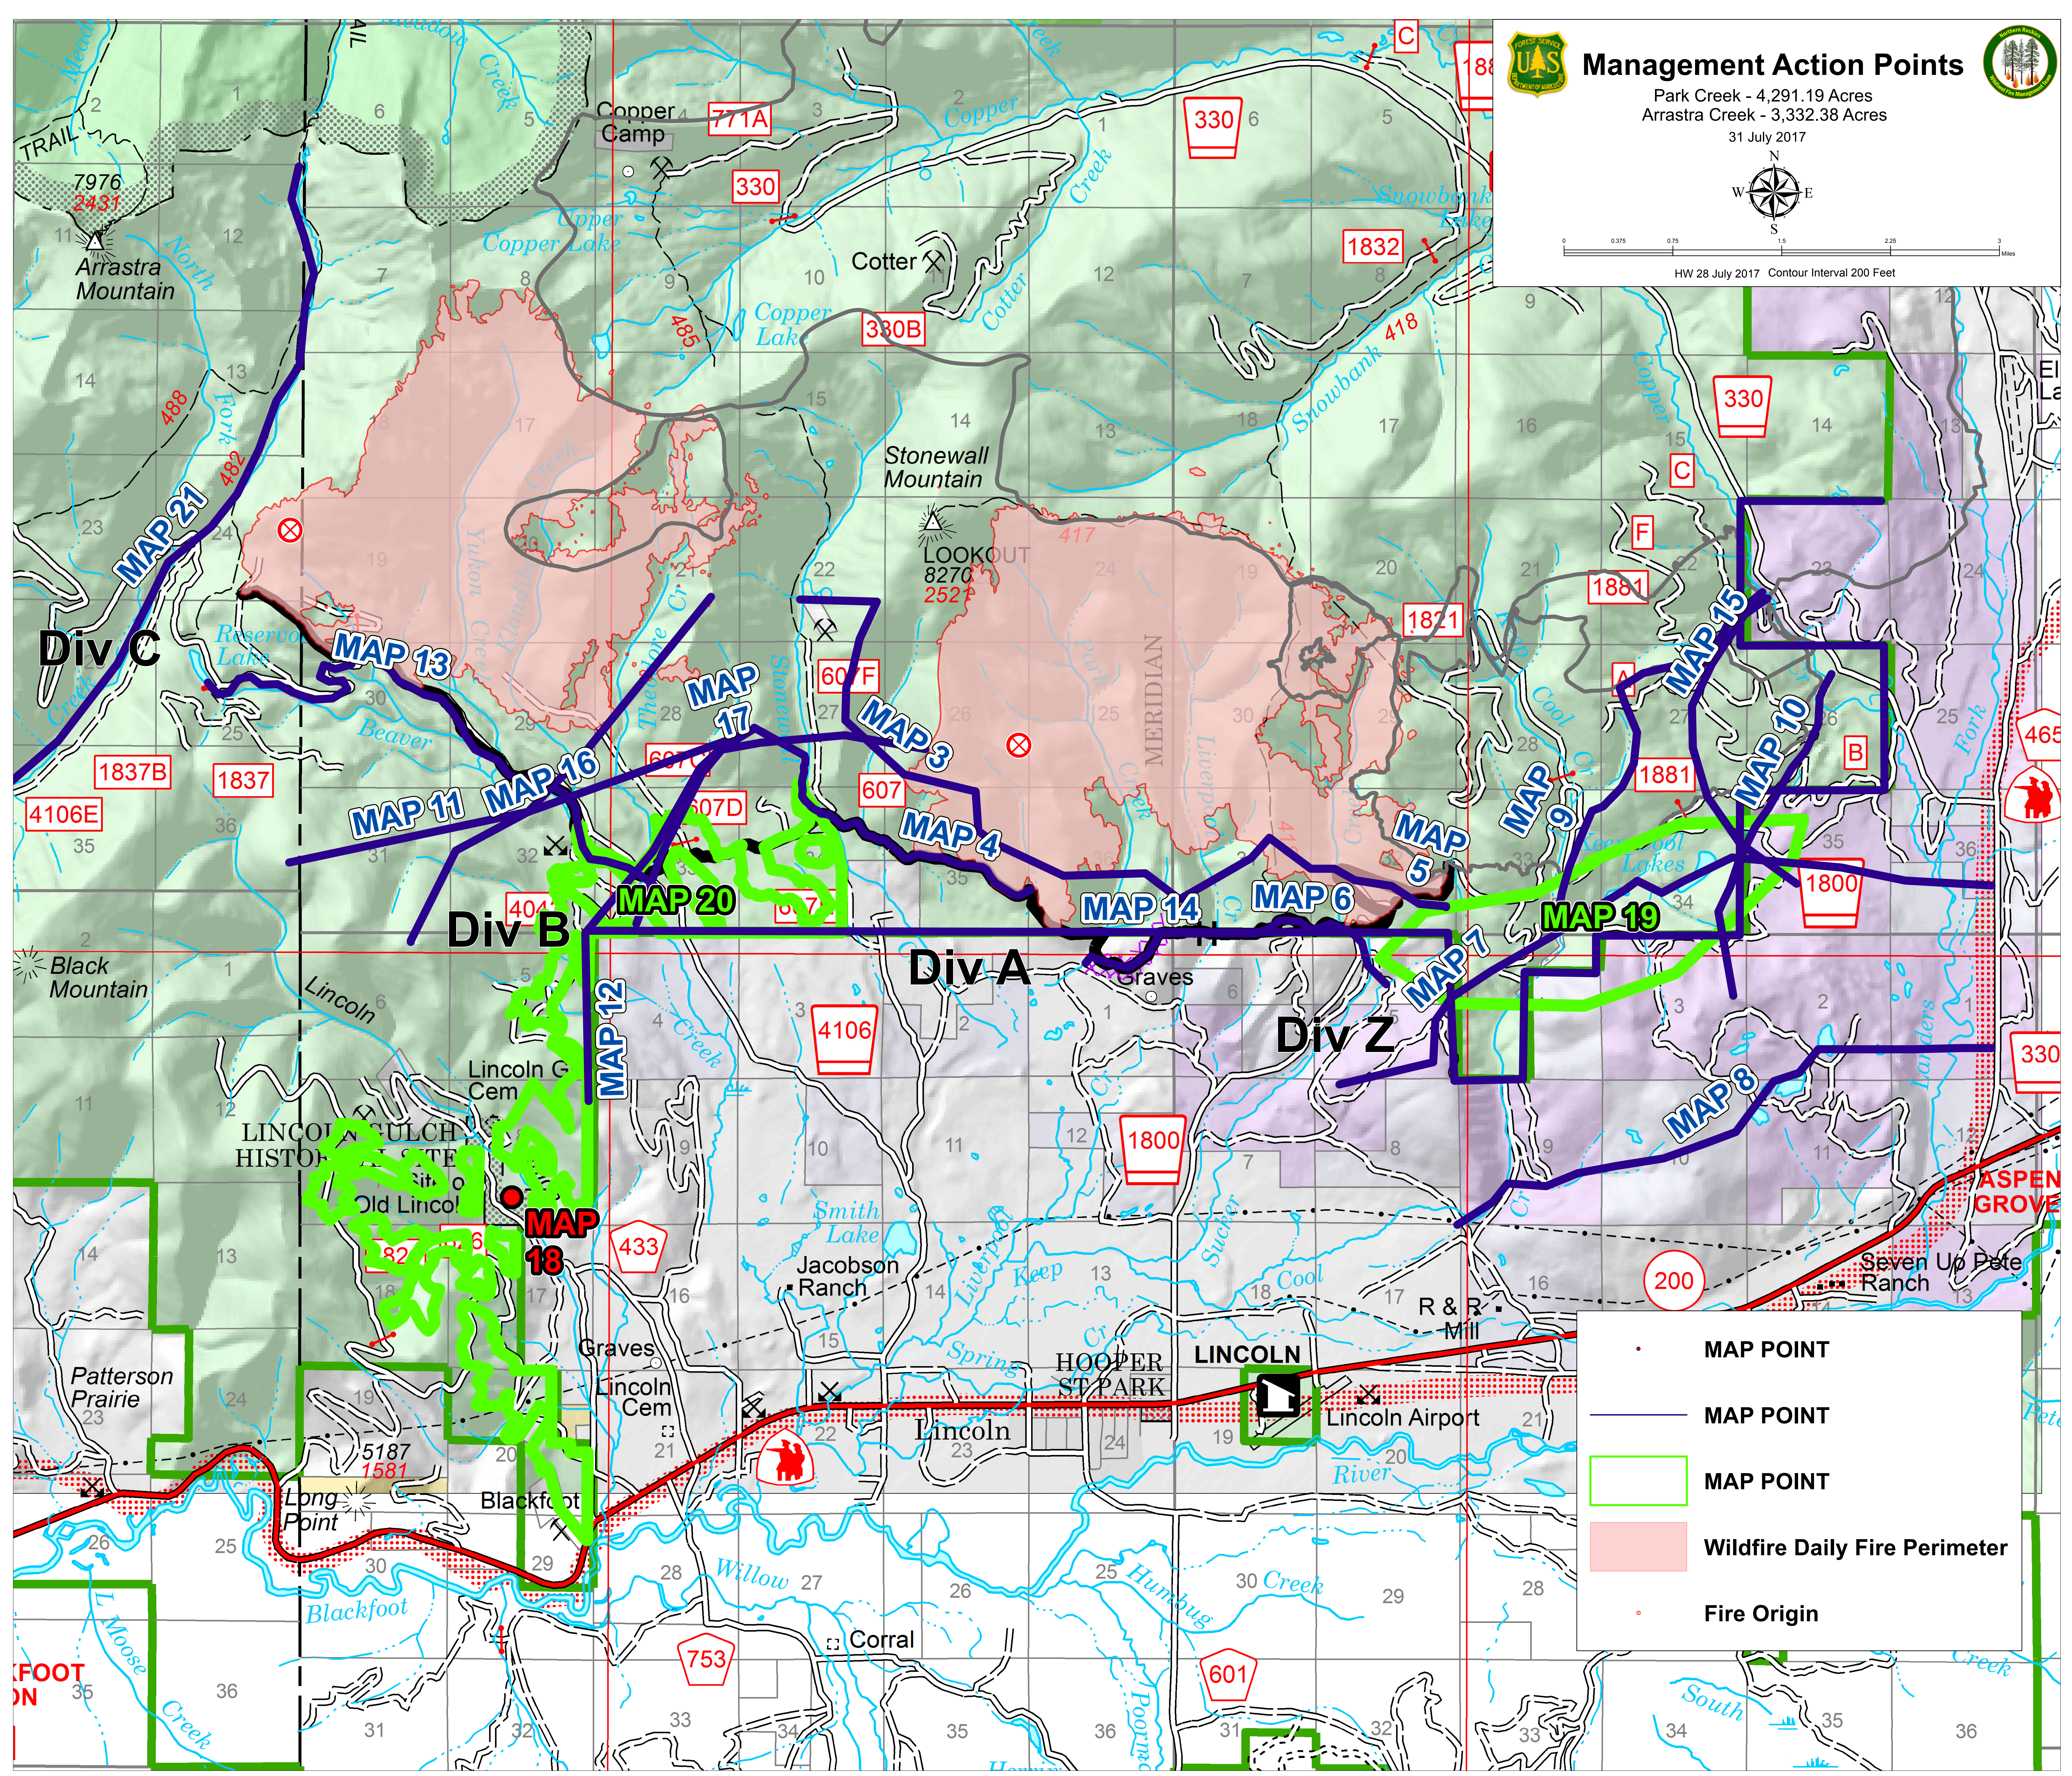

Management Action Points

Park Creek - 4,291.19 Acres
Arrastra Creek - 3,332.38 Acres

31 July 2017

0 0.375 0.75 1.5 2.25 3 Miles

HW 28 July 2017 Contour Interval 200 Feet

Div C

Div B

Div A

Div Z

FOOT ON

-  MAP POINT
-  MAP POINT
-  MAP POINT
-  Wildfire Daily Fire Perimeter
-  Fire Origin