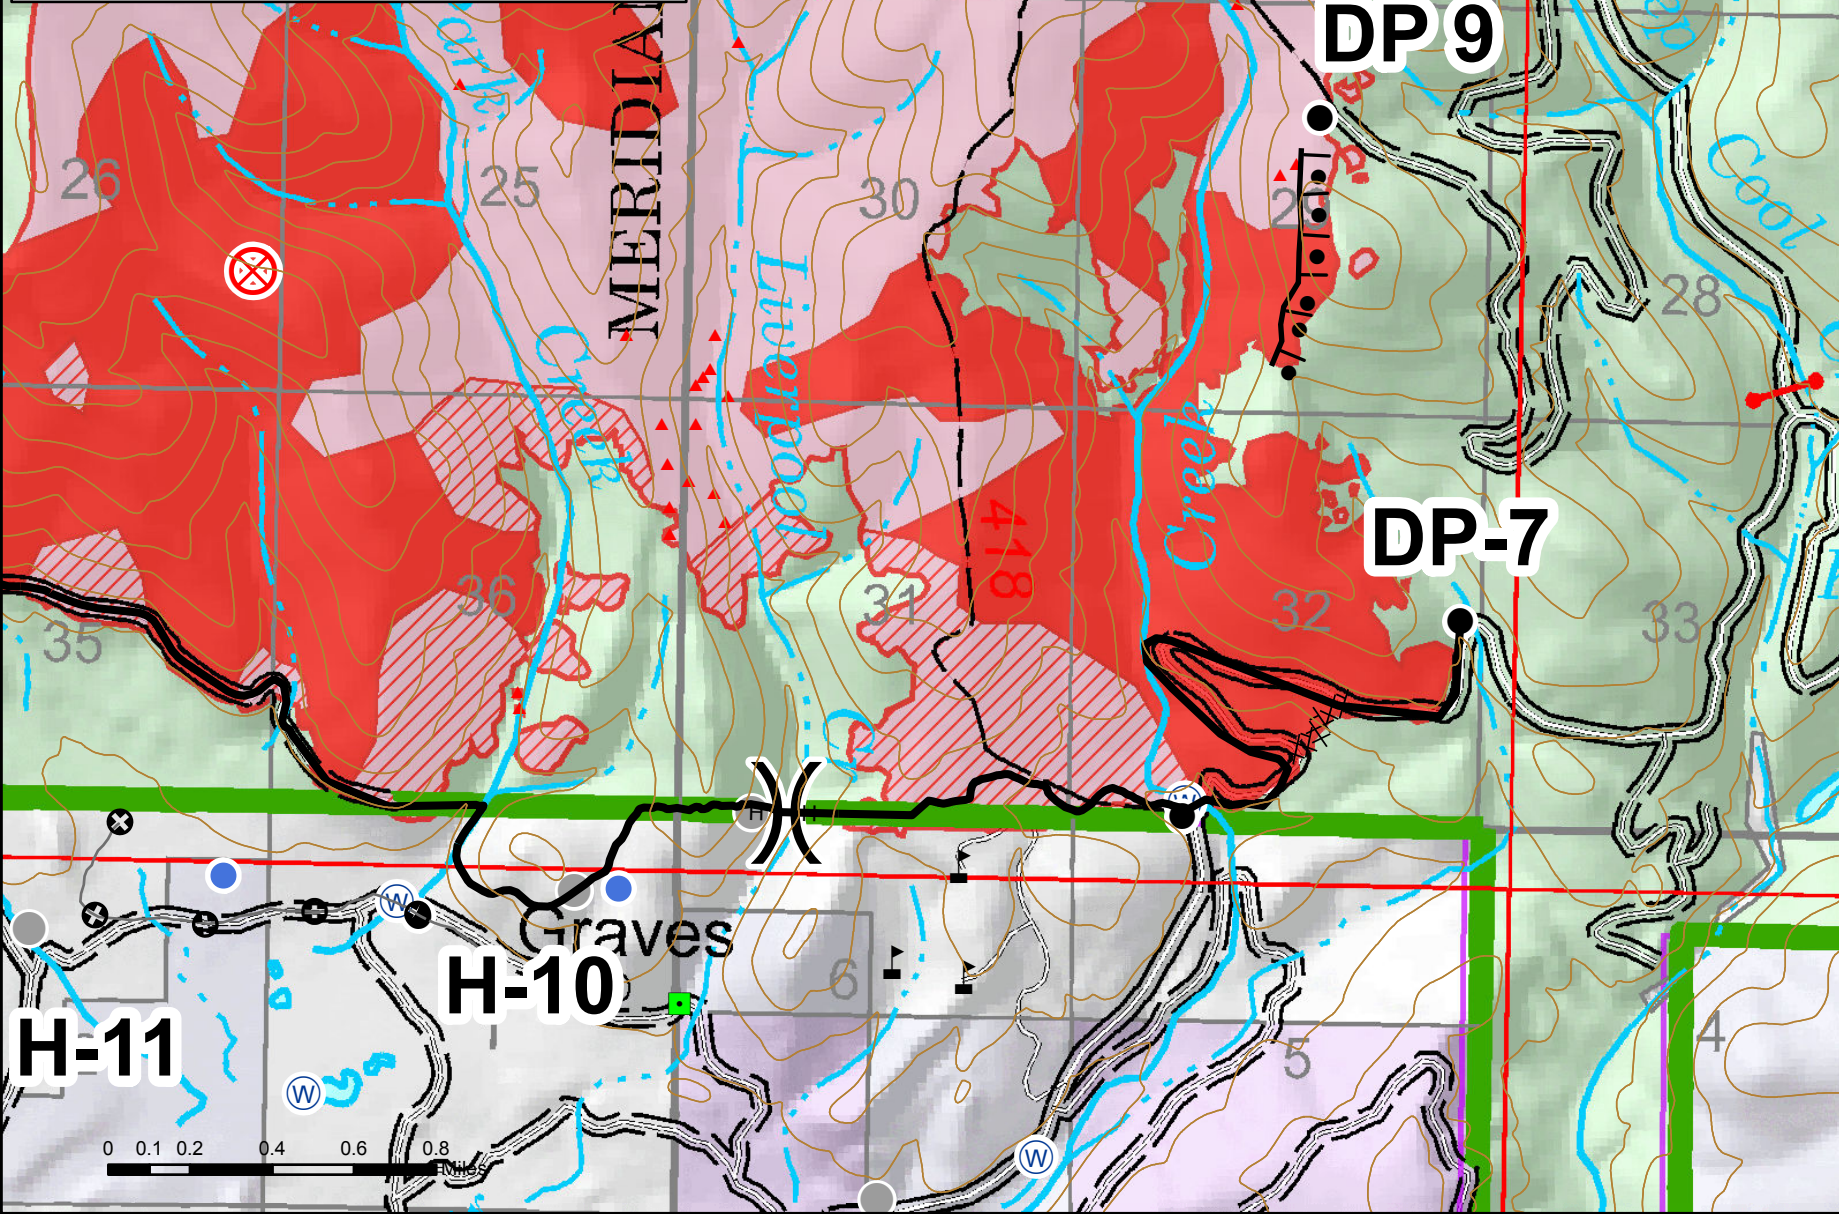

112°42'0"W

112°41'0"W

112°40'0"W

112°39'0"W

112°38'0"W

112°37'0"W

Park Creek and Arrastra Creek Fires Information Map

8/1/2017

Park Creek Fire= 4772.13 Arrastra Creek Fire= 3674.73

as of August 01 0113

47°20'N

47°20'N

47°10'N

47°10'N

47°00'N

47°00'N

112°42'0"W

112°41'0"W

112°40'0"W

112°39'0"W

112°38'0"W

112°37'0"W