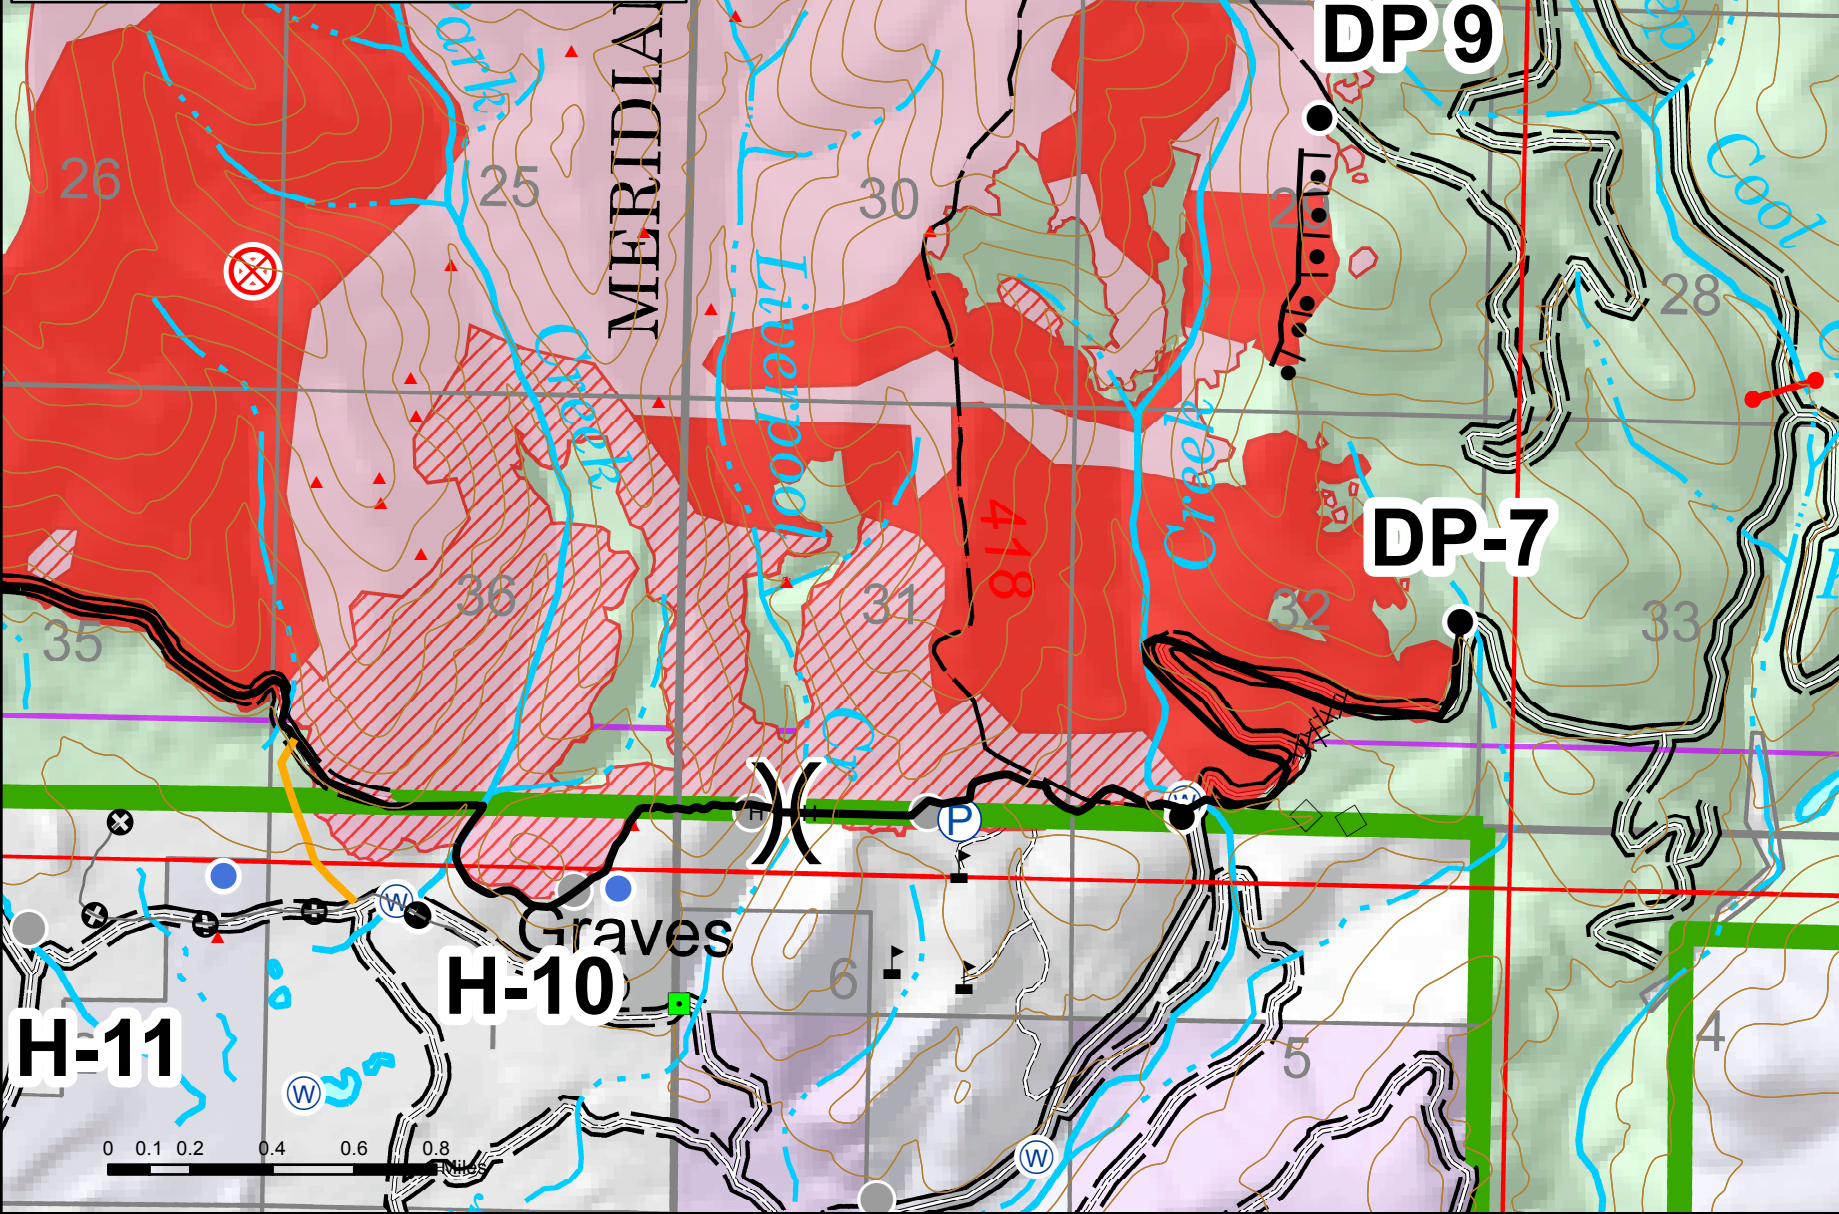

112°42'0"W

112°41'0"W

112°40'0"W

112°39'0"W

112°38'0"W

112°37'0"W

## Division Z

8/2/2017

Park Creek Fire= 5135.43 Arrastra Creek Fire= 3894.08  
as of August 01 11:50

47°2'0"N

47°2'0"N

47°1'0"N

47°1'0"N

47°0'0"N

47°0'0"N

**H-11**

**H-10**

Graves

**DP-7**

**DP9**

**1821**

112°42'0"W

112°41'0"W

112°40'0"W

112°39'0"W

112°38'0"W

112°37'0"W