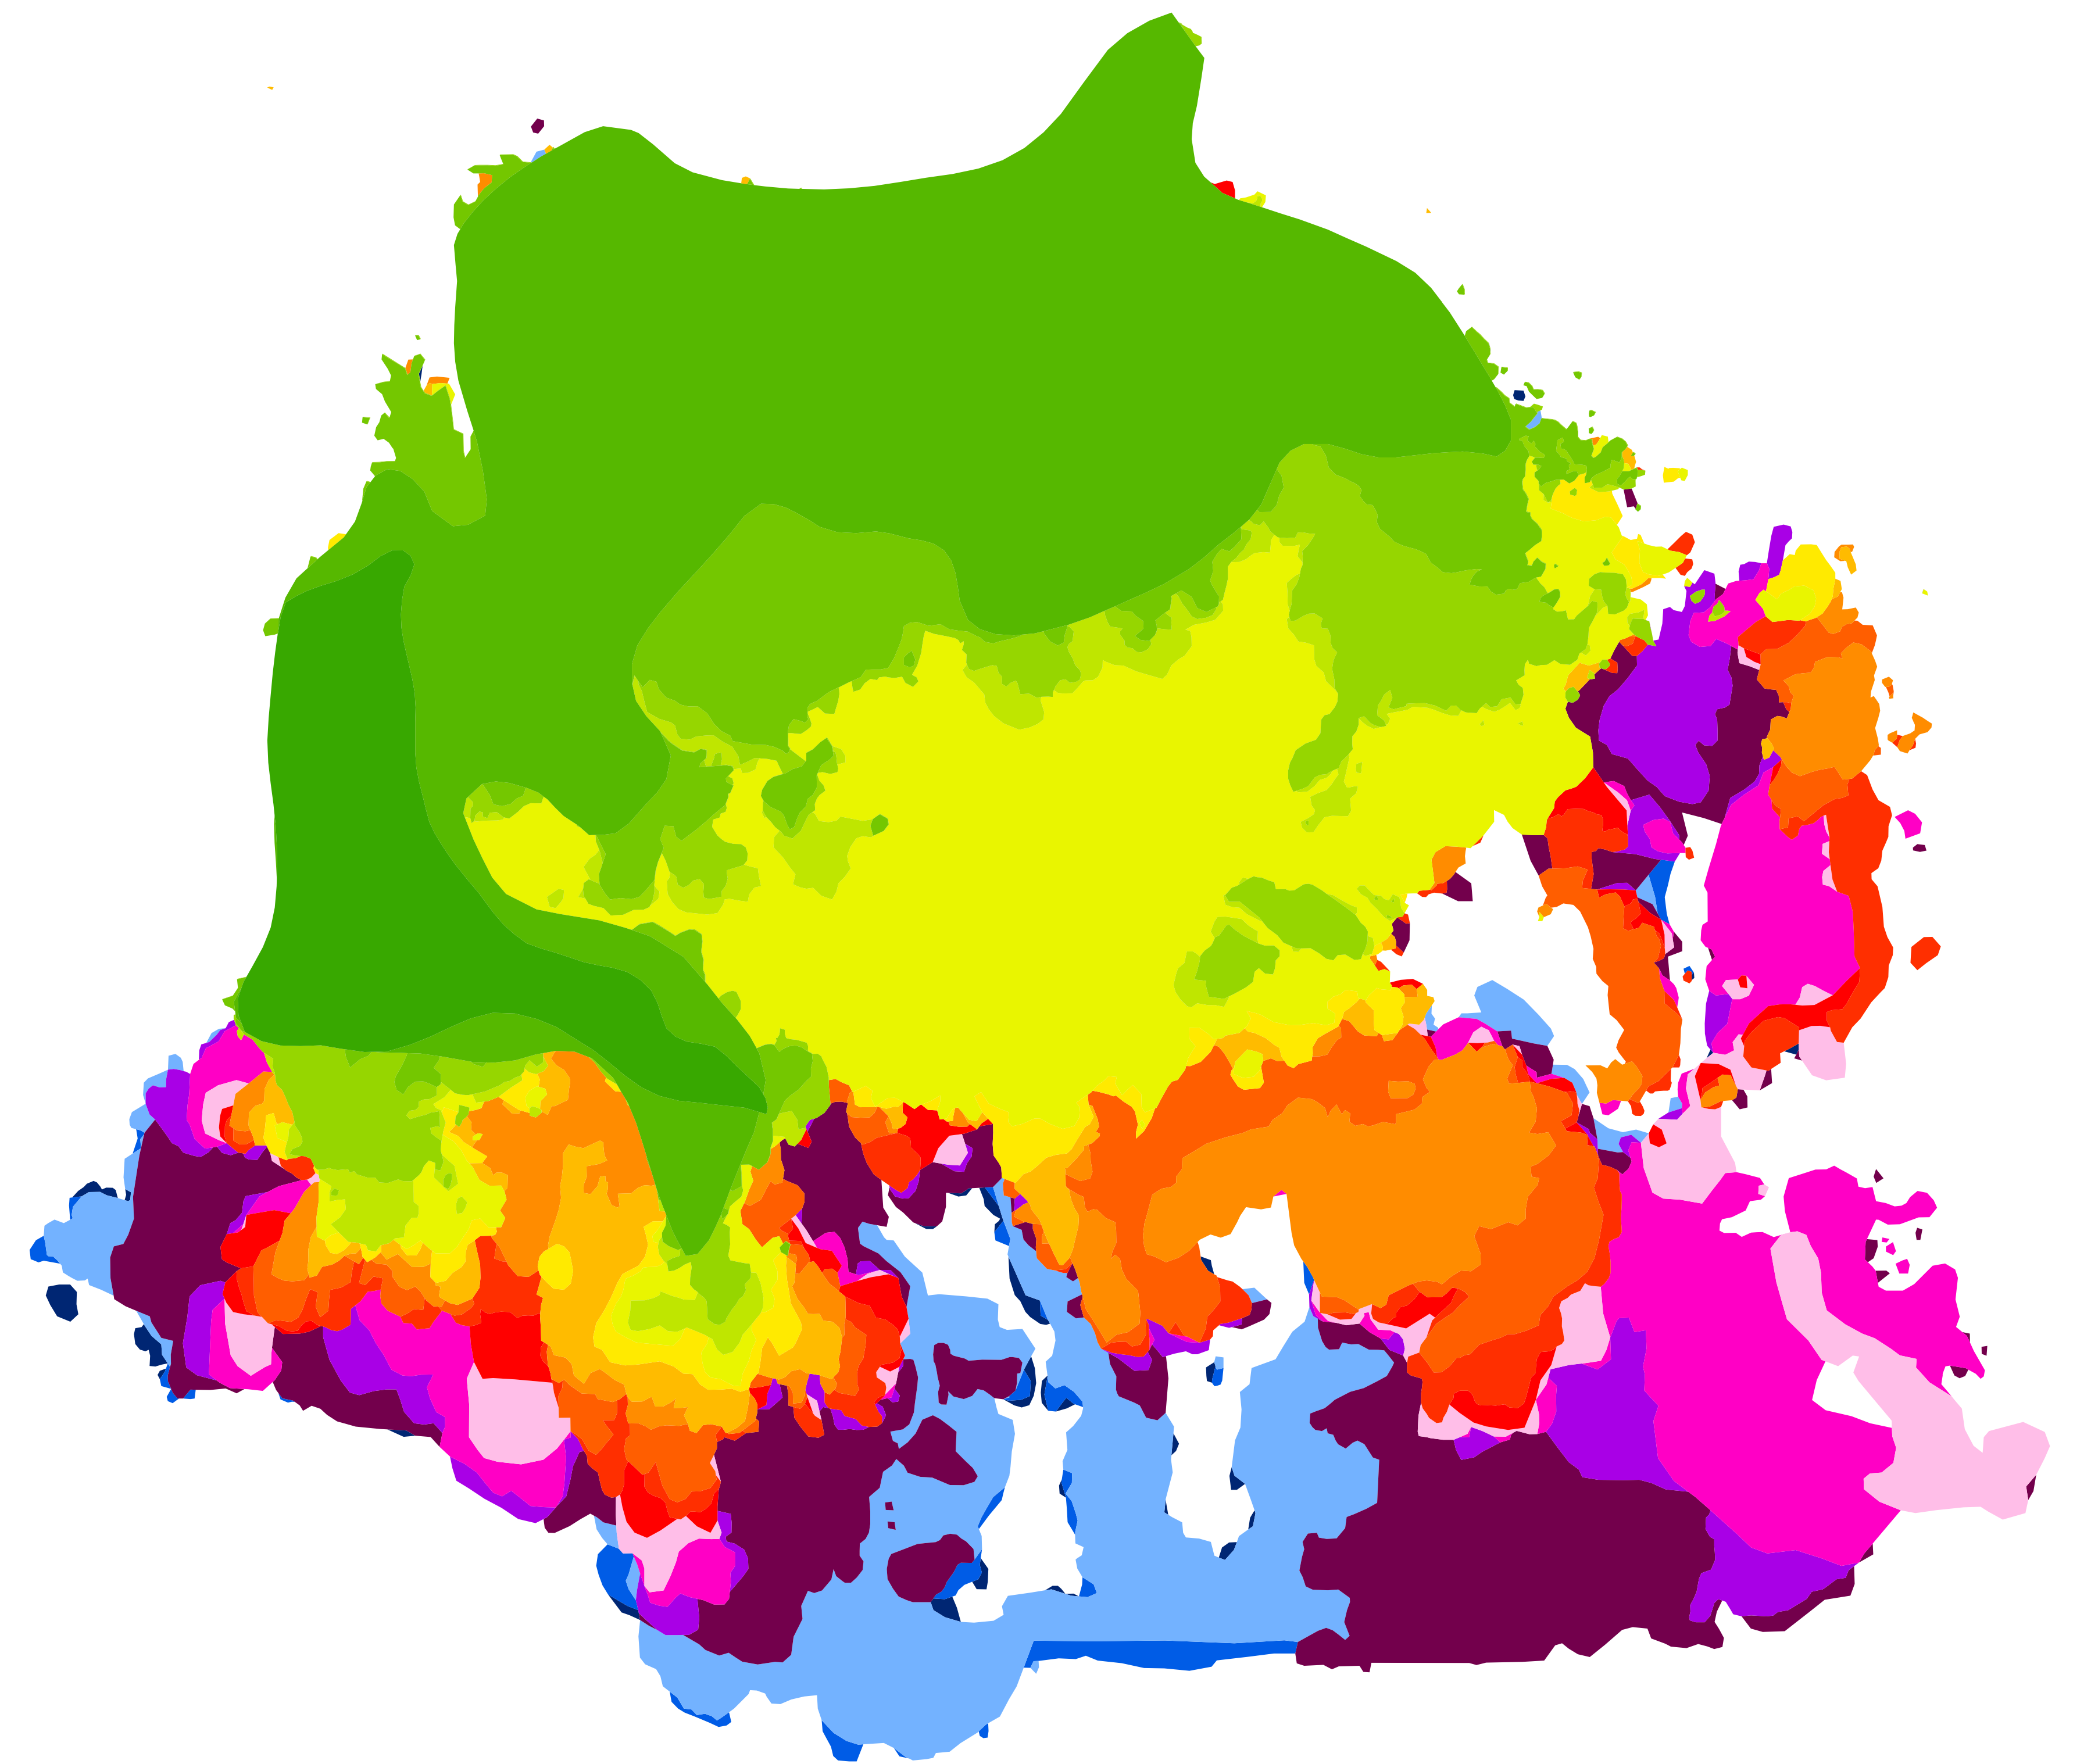

Arrastra Creek Fire

Park Creek Fire

Legend

Flight Date and Time

	7/16/2017 10:30:00 PM
	7/17/2017 11:00:00 AM
	7/17/2017 9:41:00 PM
	7/19/2017 3:18:00 AM
	7/19/2017 9:33:00 PM
	7/21/2017 3:17:00 AM
	7/22/2017 11:09:00 PM
	7/23/2017 10:46:00 PM
	7/24/2017 10:13:00 PM
	7/26/2017 1:39:00 AM
	7/26/2017 10:58:00 PM
	7/27/2017 11:34:00 PM
	7/29/2017 2:29:00 AM
	7/29/2017 11:49:00 PM
	7/30/2017 11:45:00 PM
	8/1/2017 1:13:00 AM
	8/1/2017 10:50:00 PM
	8/3/2017 3:26:00 AM
	8/4/2017 12:09:00 AM