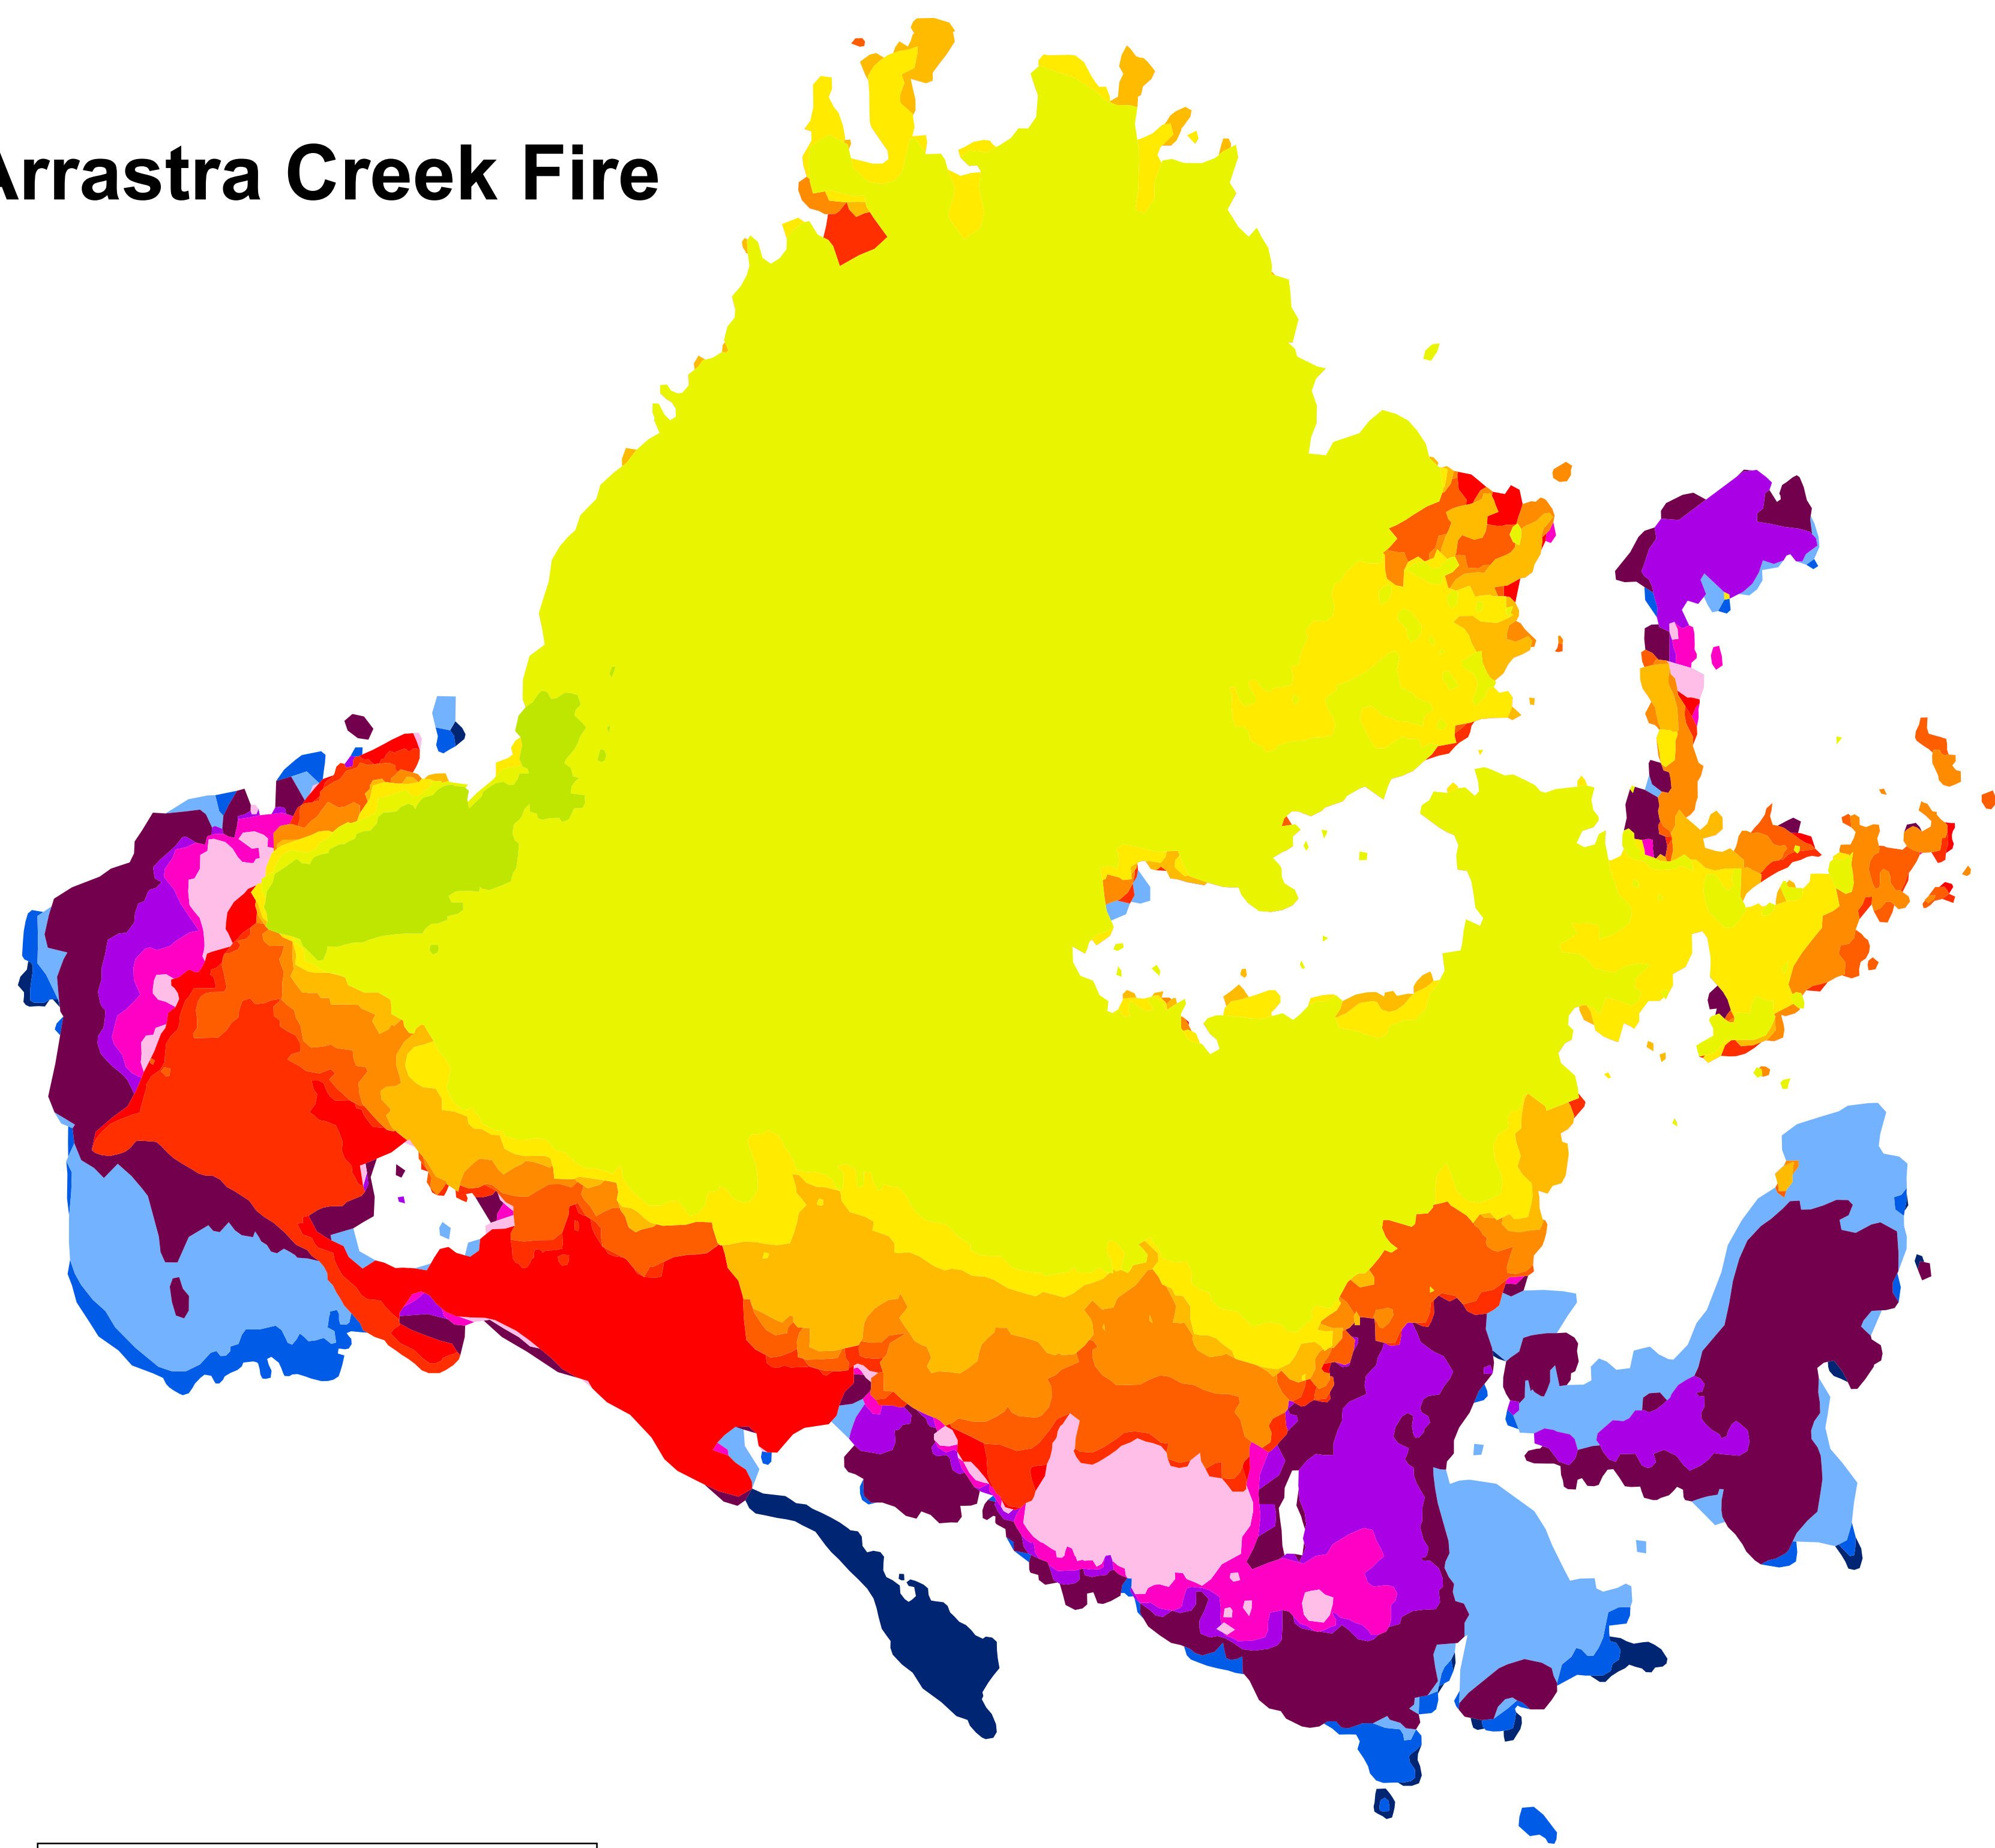

Arrastra Creek Fire

Park Creek Fire

Legend

Flight Date and Time

	7/16/2017 10:30:00 PM
	7/17/2017 11:00:00 AM
	7/17/2017 9:41:00 PM
	7/19/2017 3:18:00 AM
	7/19/2017 9:33:00 PM
	7/21/2017 3:17:00 AM
	7/22/2017 11:09:00 PM
	7/23/2017 10:46:00 PM
	7/24/2017 10:13:00 PM
	7/26/2017 1:39:00 AM
	7/26/2017 10:58:00 PM
	7/27/2017 11:34:00 PM
	7/29/2017 2:29:00 AM
	7/29/2017 11:49:00 PM
	7/30/2017 11:45:00 PM
	8/1/2017 1:13:00 AM
	8/1/2017 10:50:00 PM
	8/3/2017 3:26:00 AM
	8/4/2017 12:09:00 AM