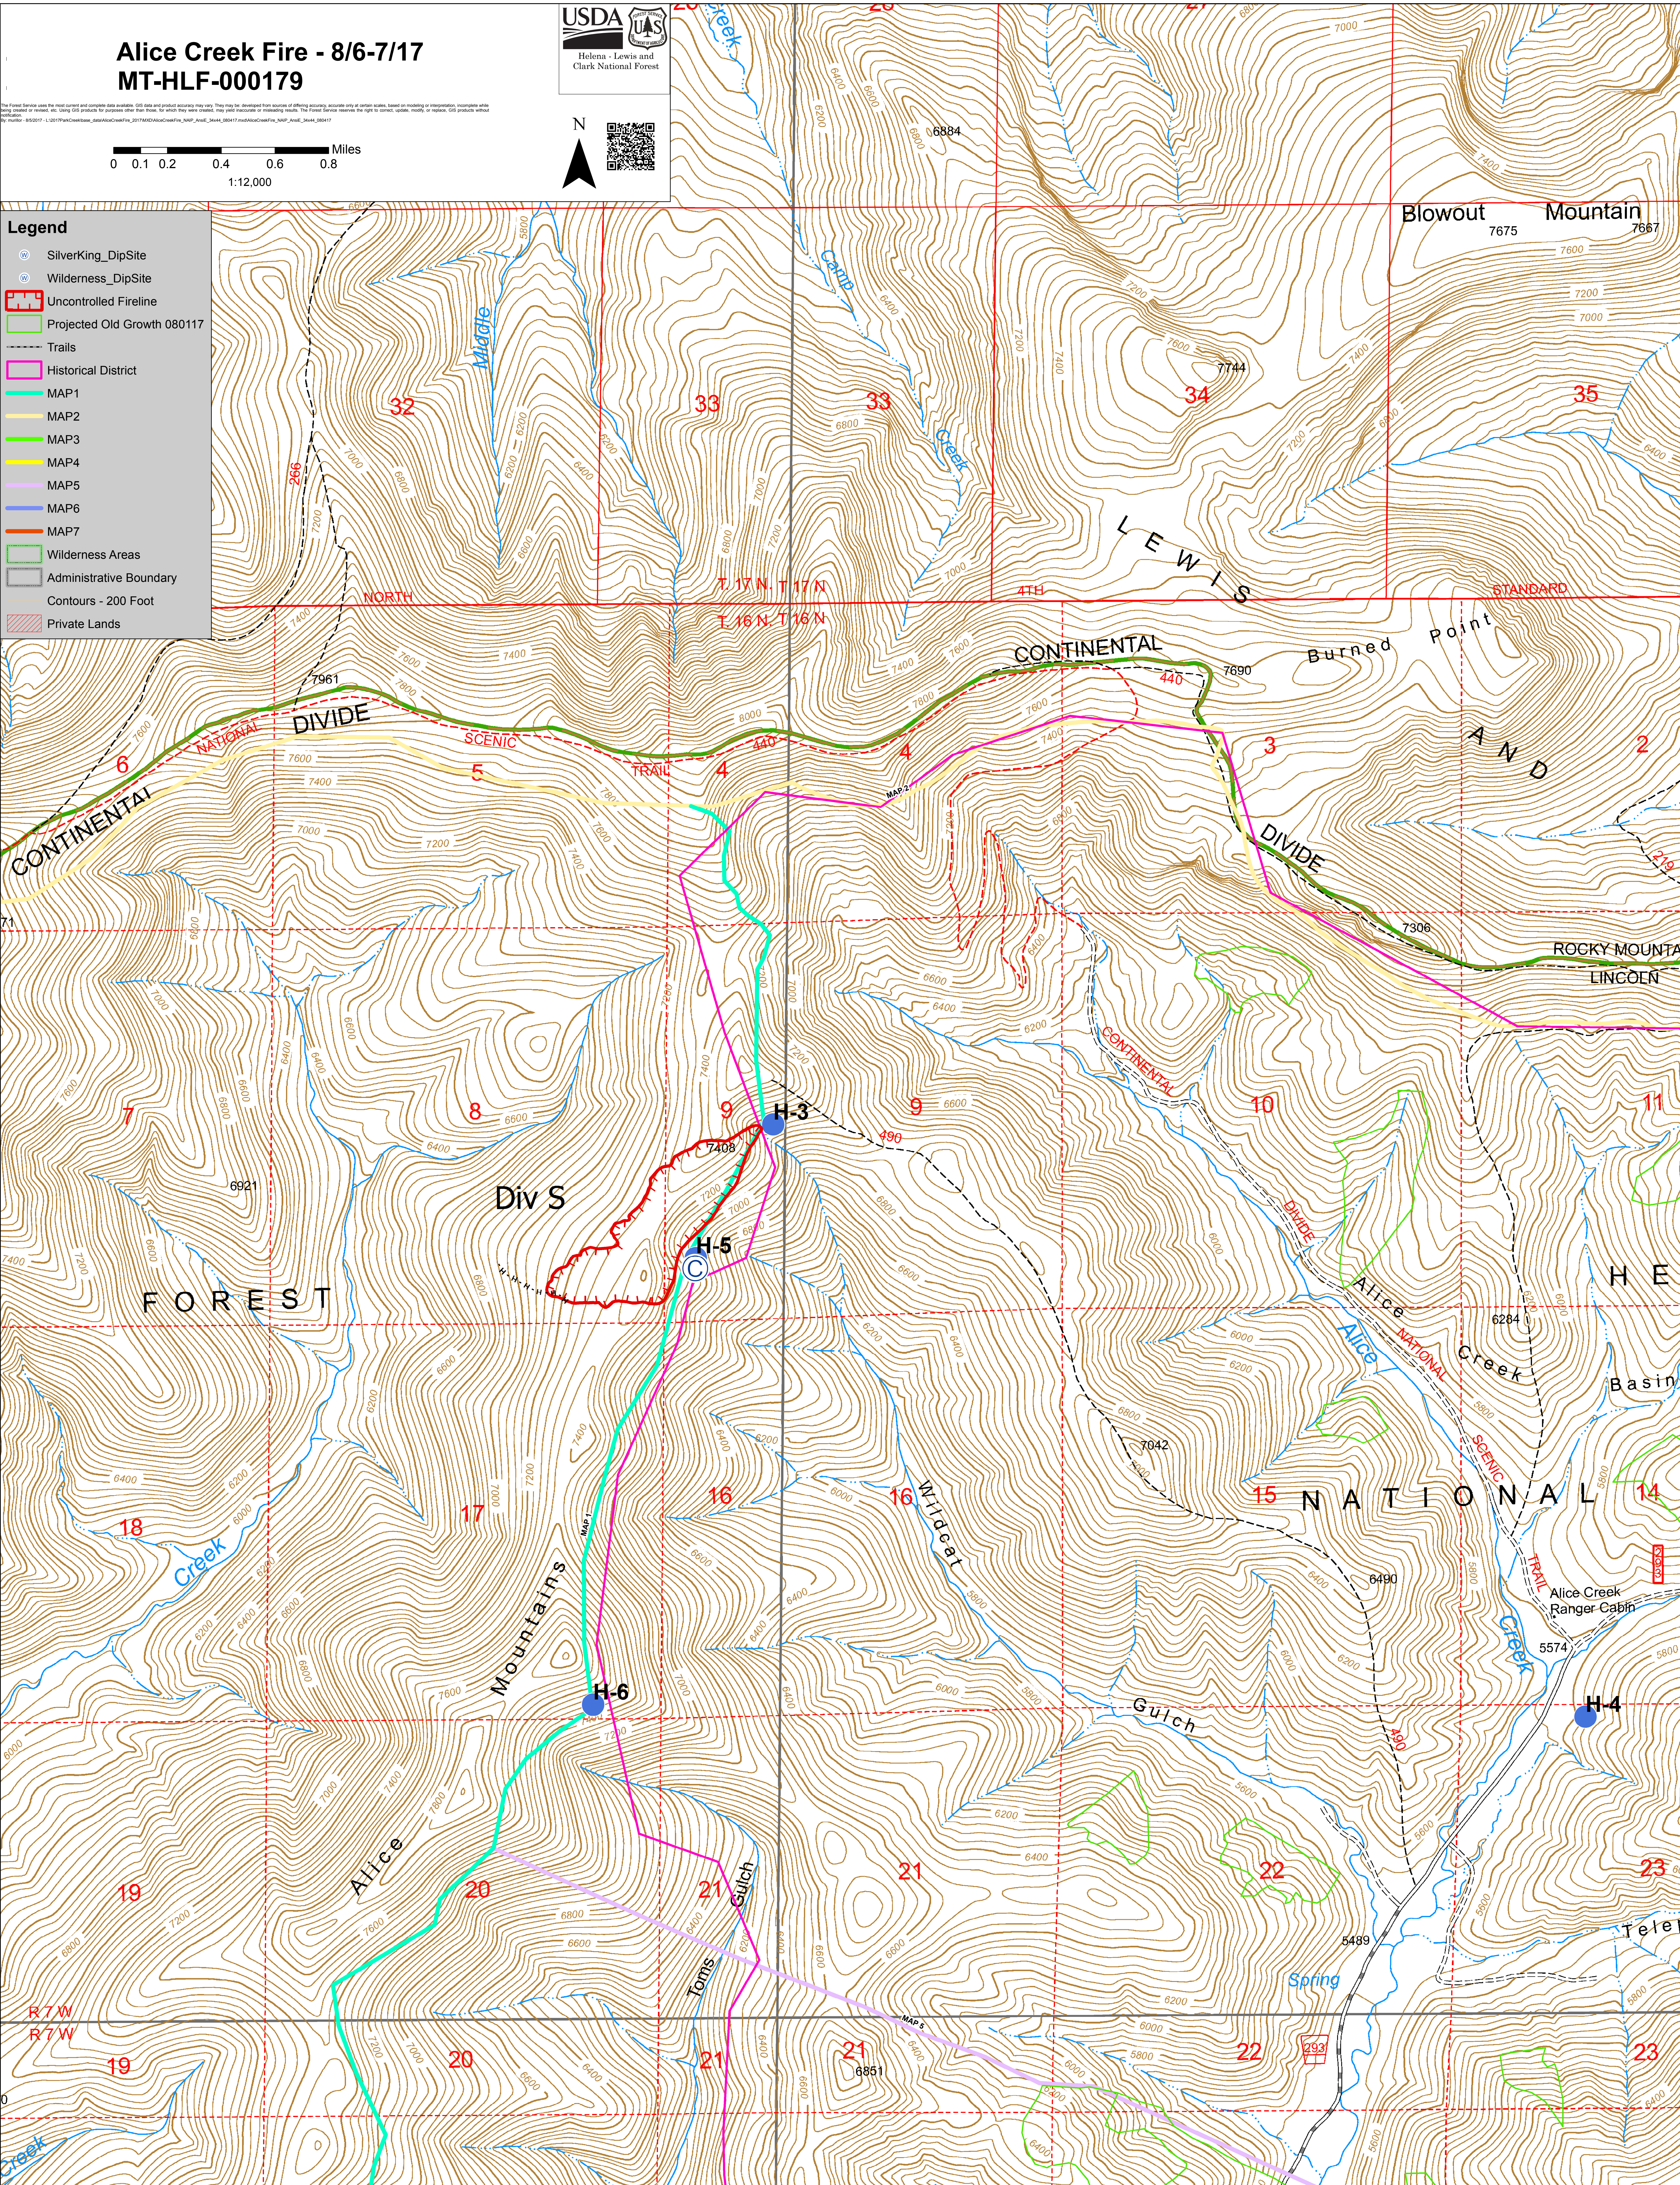

Alice Creek Fire - 8/6-7/17

MT-HLF-000179

- SilverKing_DipSite
- Wilderness_DipSite
- Uncontrolled Fireline
- Projected Old Growth 080117
- Trails
- Historical District
- MAP1
- MAP2
- MAP3
- MAP4
- MAP5
- MAP6
- MAP7
- Wilderness Areas
- Administrative Boundary
- Contours - 200 Foot
- Private Lands

R7W
R7W
19