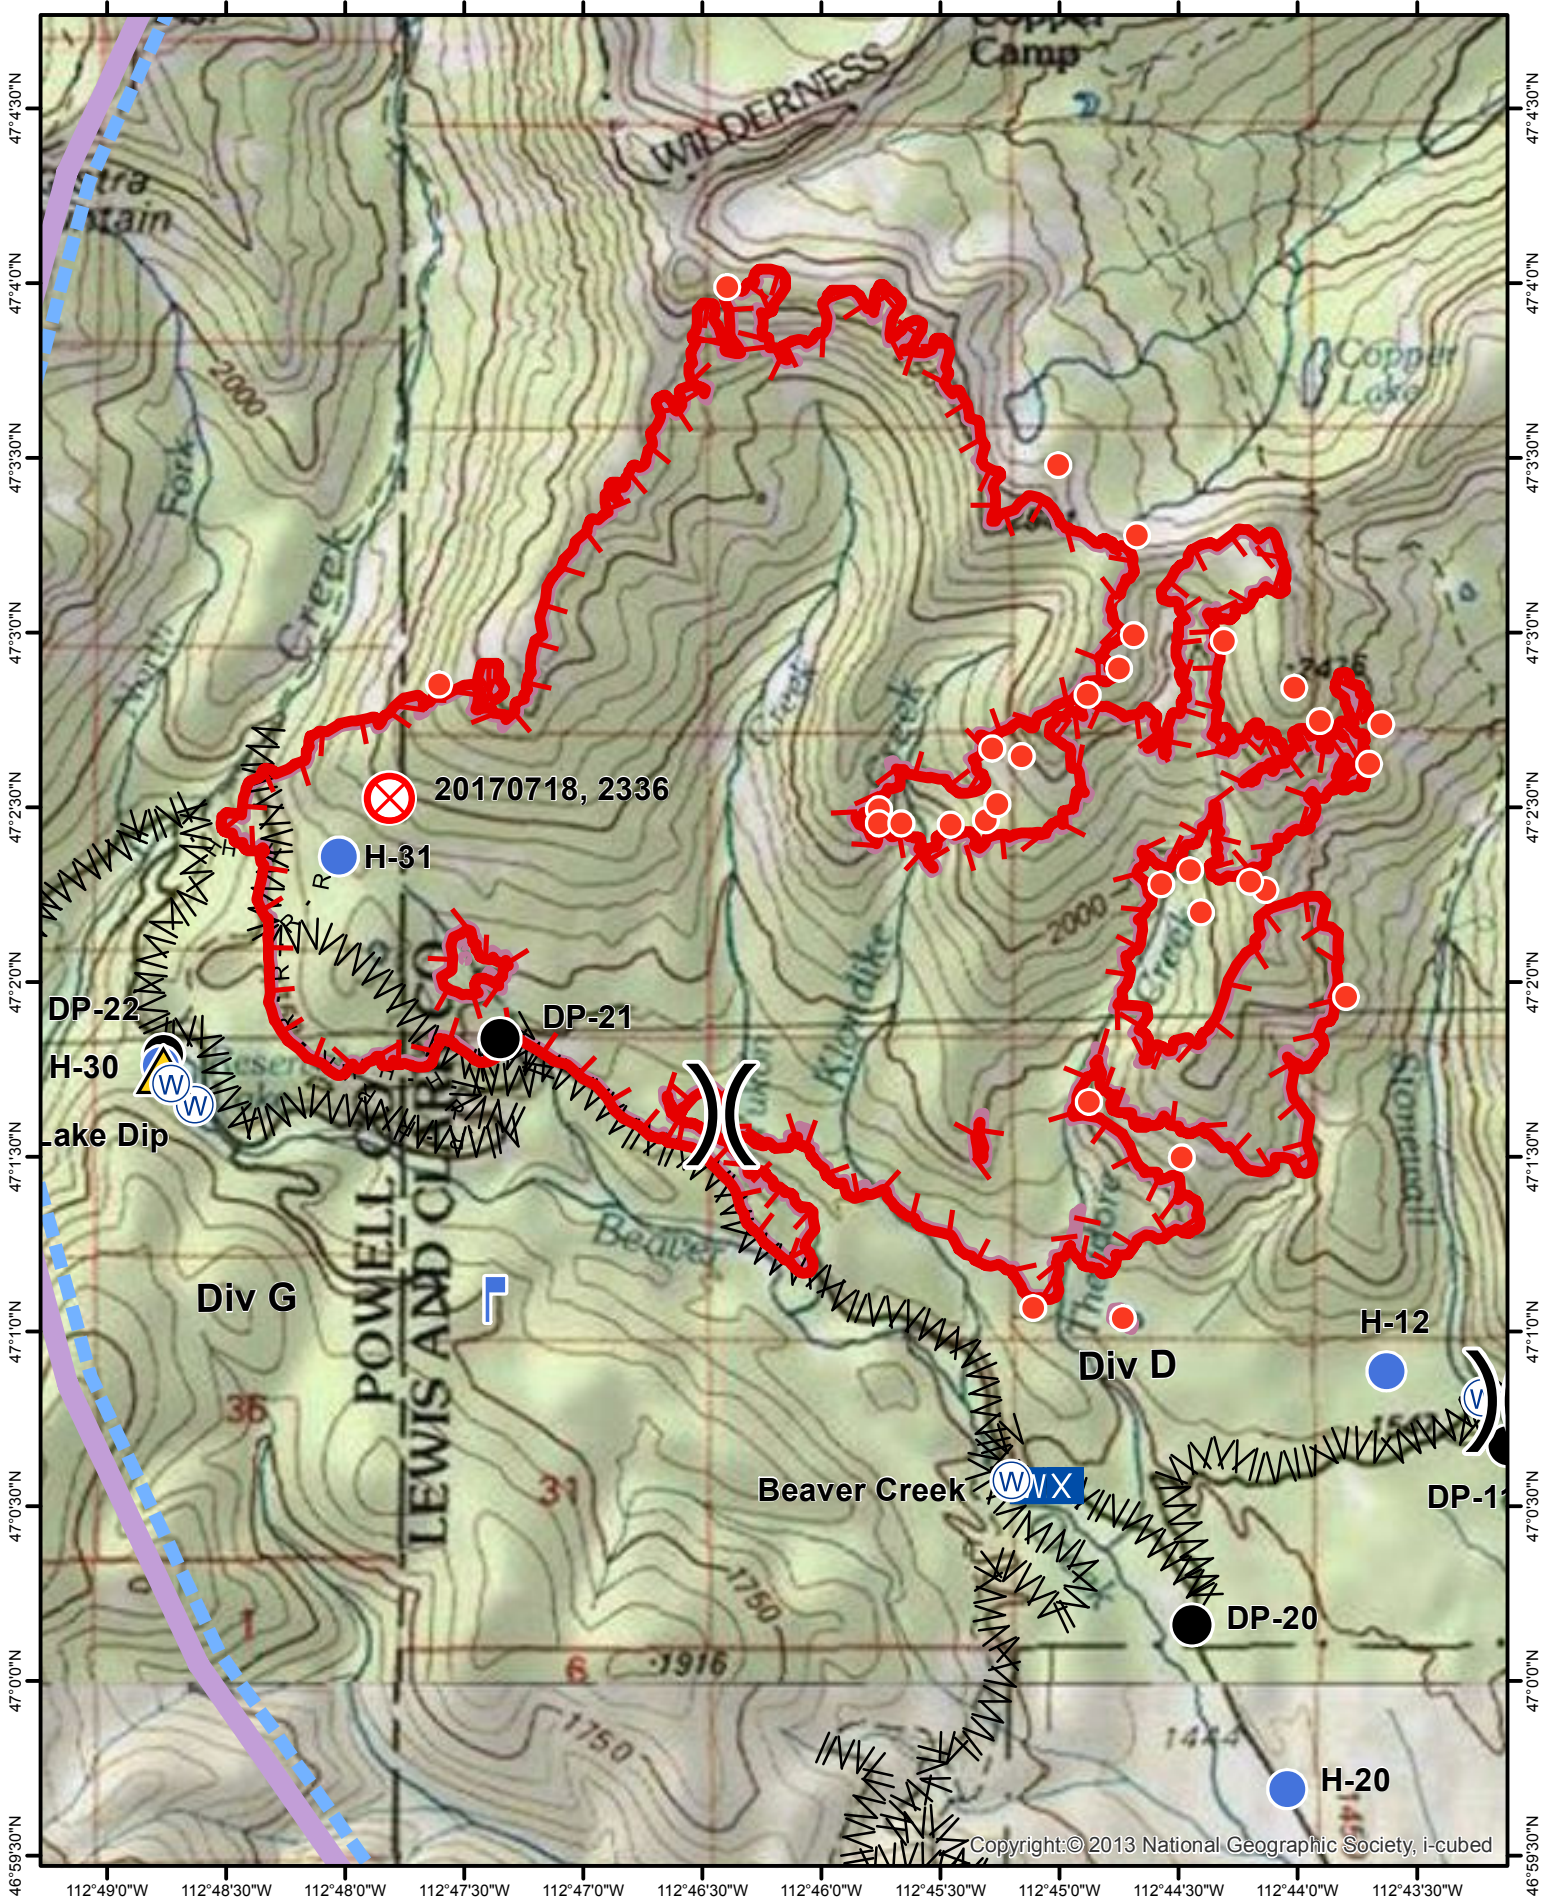

112°49'0"W 112°48'30"W 112°48'0"W 112°47'30"W 112°47'0"W 112°46'30"W 112°46'0"W 112°45'30"W 112°45'0"W 112°44'30"W 112°44'0"W 112°43'30"W

Copyright © 2013 National Geographic Society, i-cubed

Air Ops Arrastra Creek