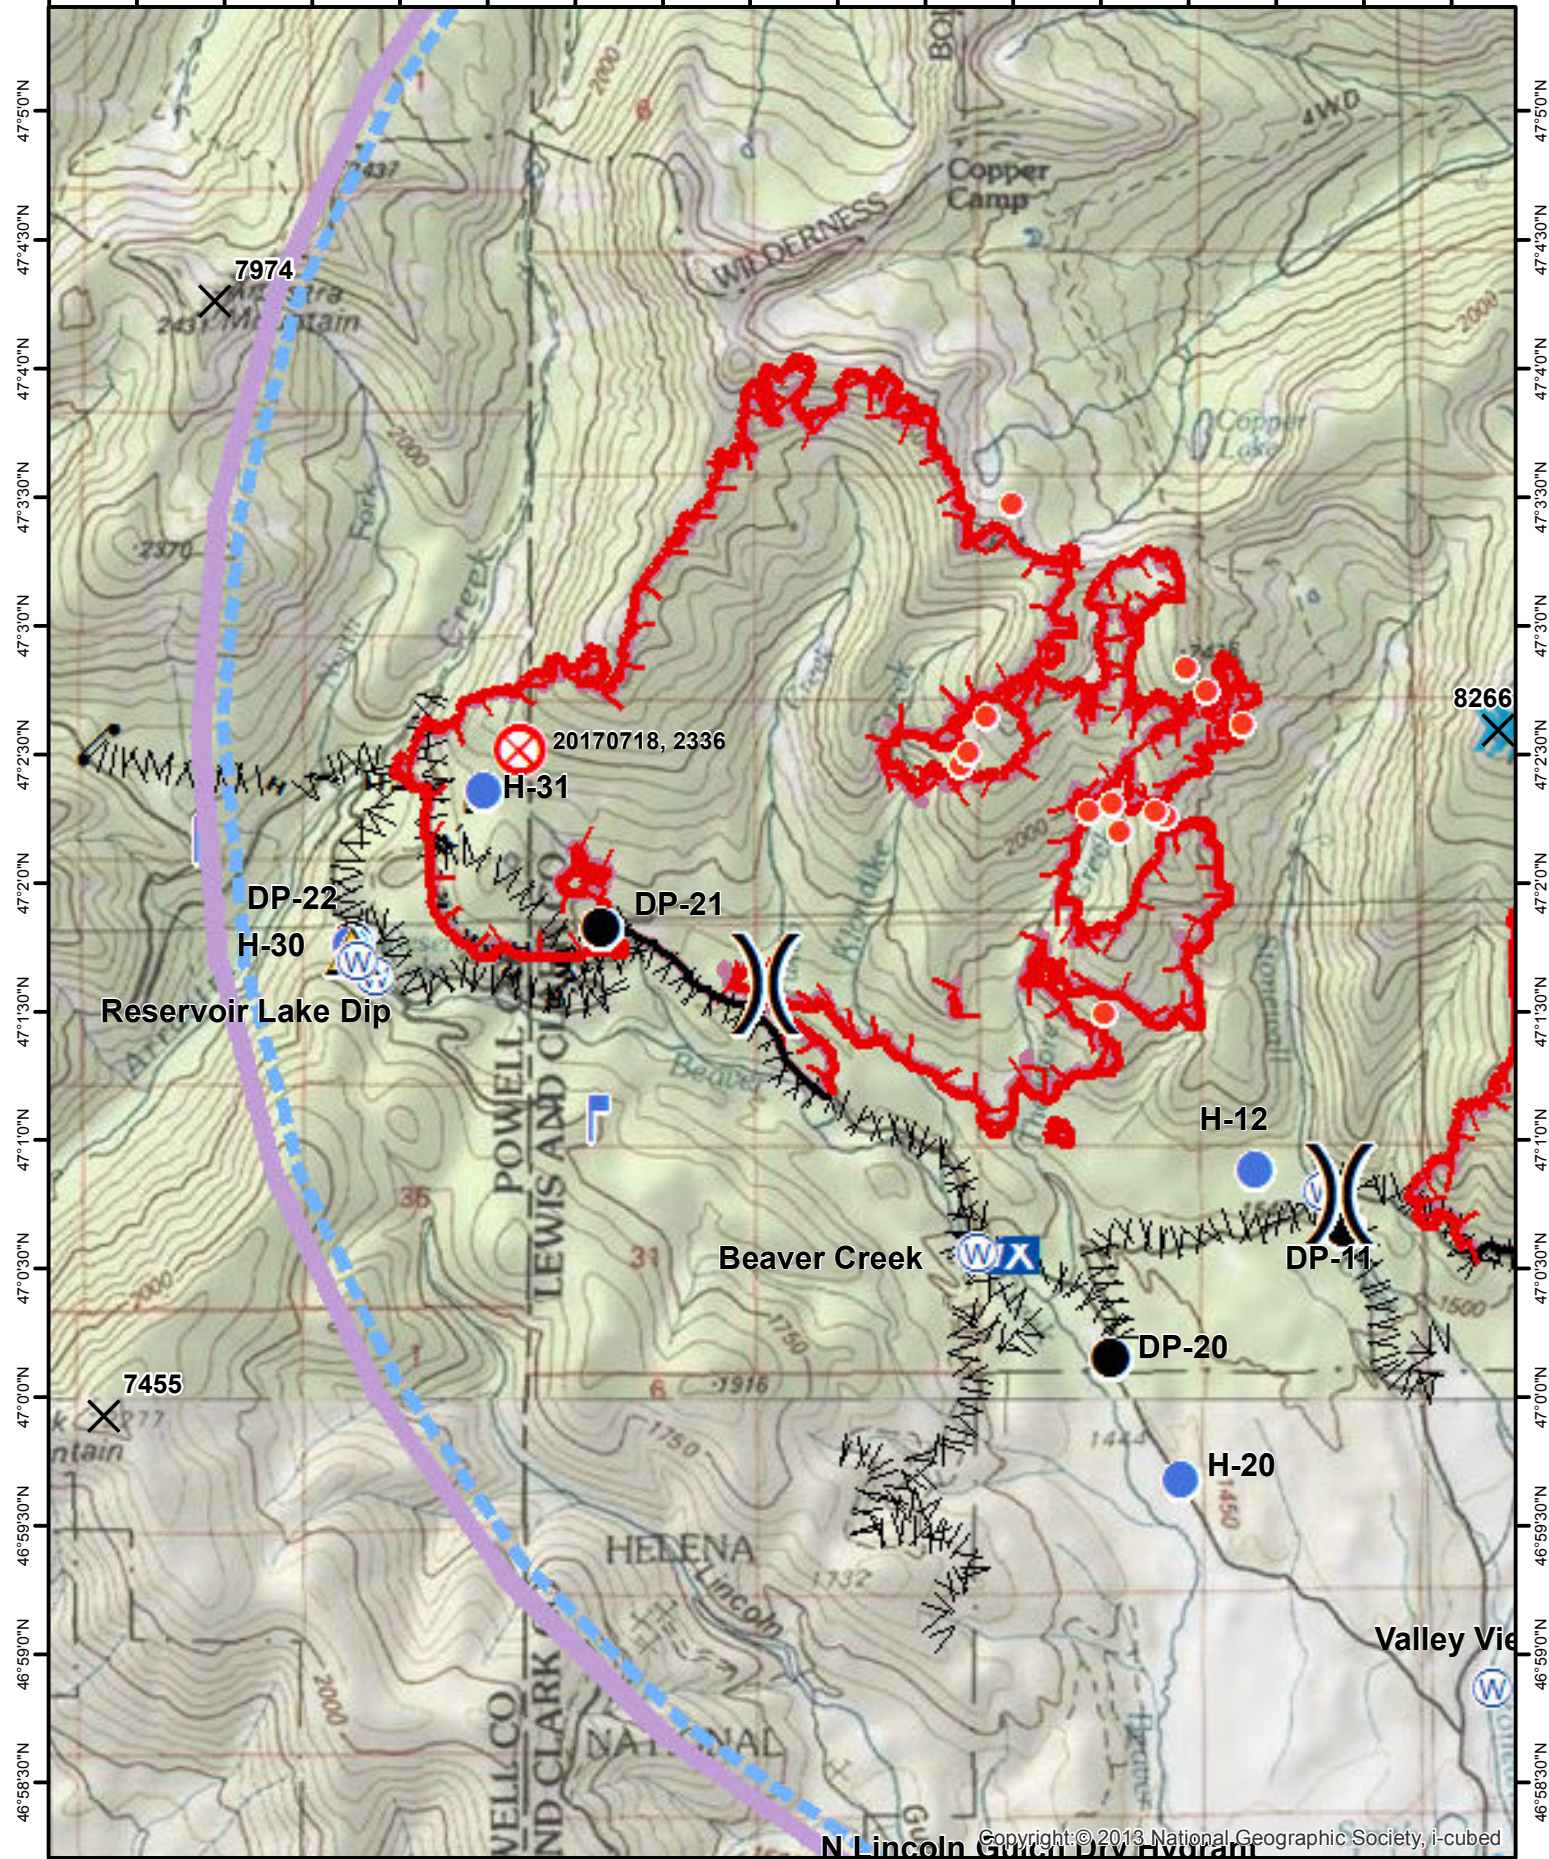

112°50'30"W 112°49'30"W 112°48'30"W 112°47'30"W 112°46'30"W 112°45'30"W 112°44'30"W 112°43'30"W 112°42'30"W

112°50'30"W 112°49'30"W 112°48'30"W 112°47'30"W 112°46'30"W 112°45'30"W 112°44'30"W 112°43'30"W 112°42'30"W

# Air Ops Arrastra Creek

08/11/2017

Copyright © 2013 National Geographic Society, i-cubed