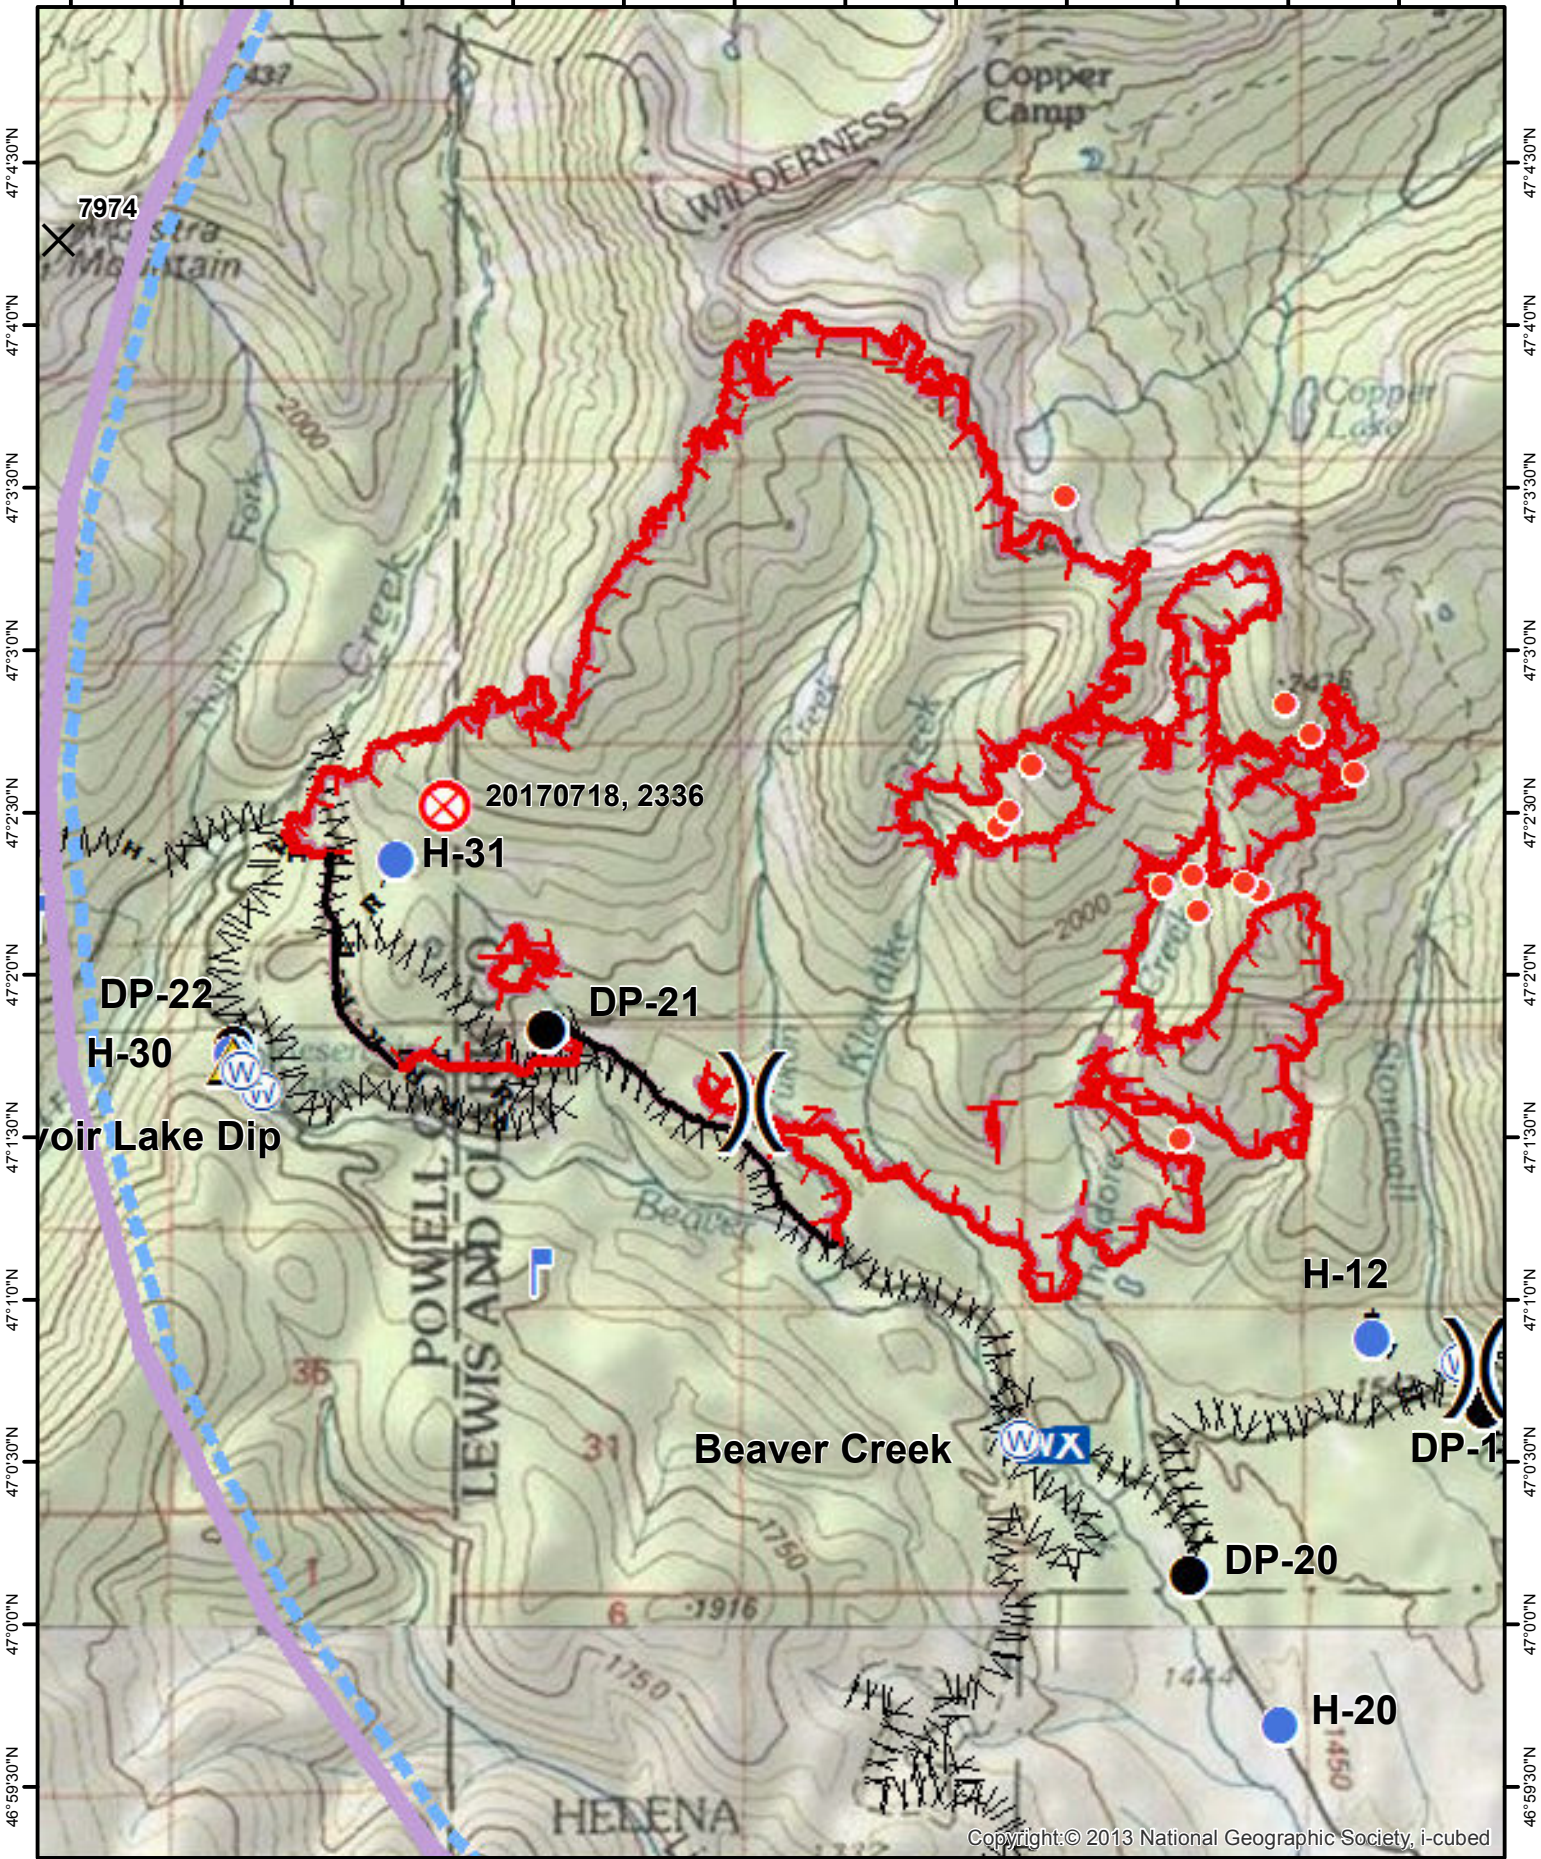

112°49'30"W 112°49'0"W 112°48'30"W 112°48'0"W 112°47'30"W 112°47'0"W 112°46'30"W 112°46'0"W 112°45'30"W 112°45'0"W 112°44'30"W 112°44'0"W 112°43'30"W

112°49'30"W 112°49'0"W 112°48'30"W 112°48'0"W 112°47'30"W 112°47'0"W 112°46'30"W 112°46'0"W 112°45'30"W 112°45'0"W 112°44'30"W 112°44'0"W 112°43'30"W

# Air Ops Arrastra Creek

08/14/2017

Copyright © 2013 National Geographic Society, i-cubed