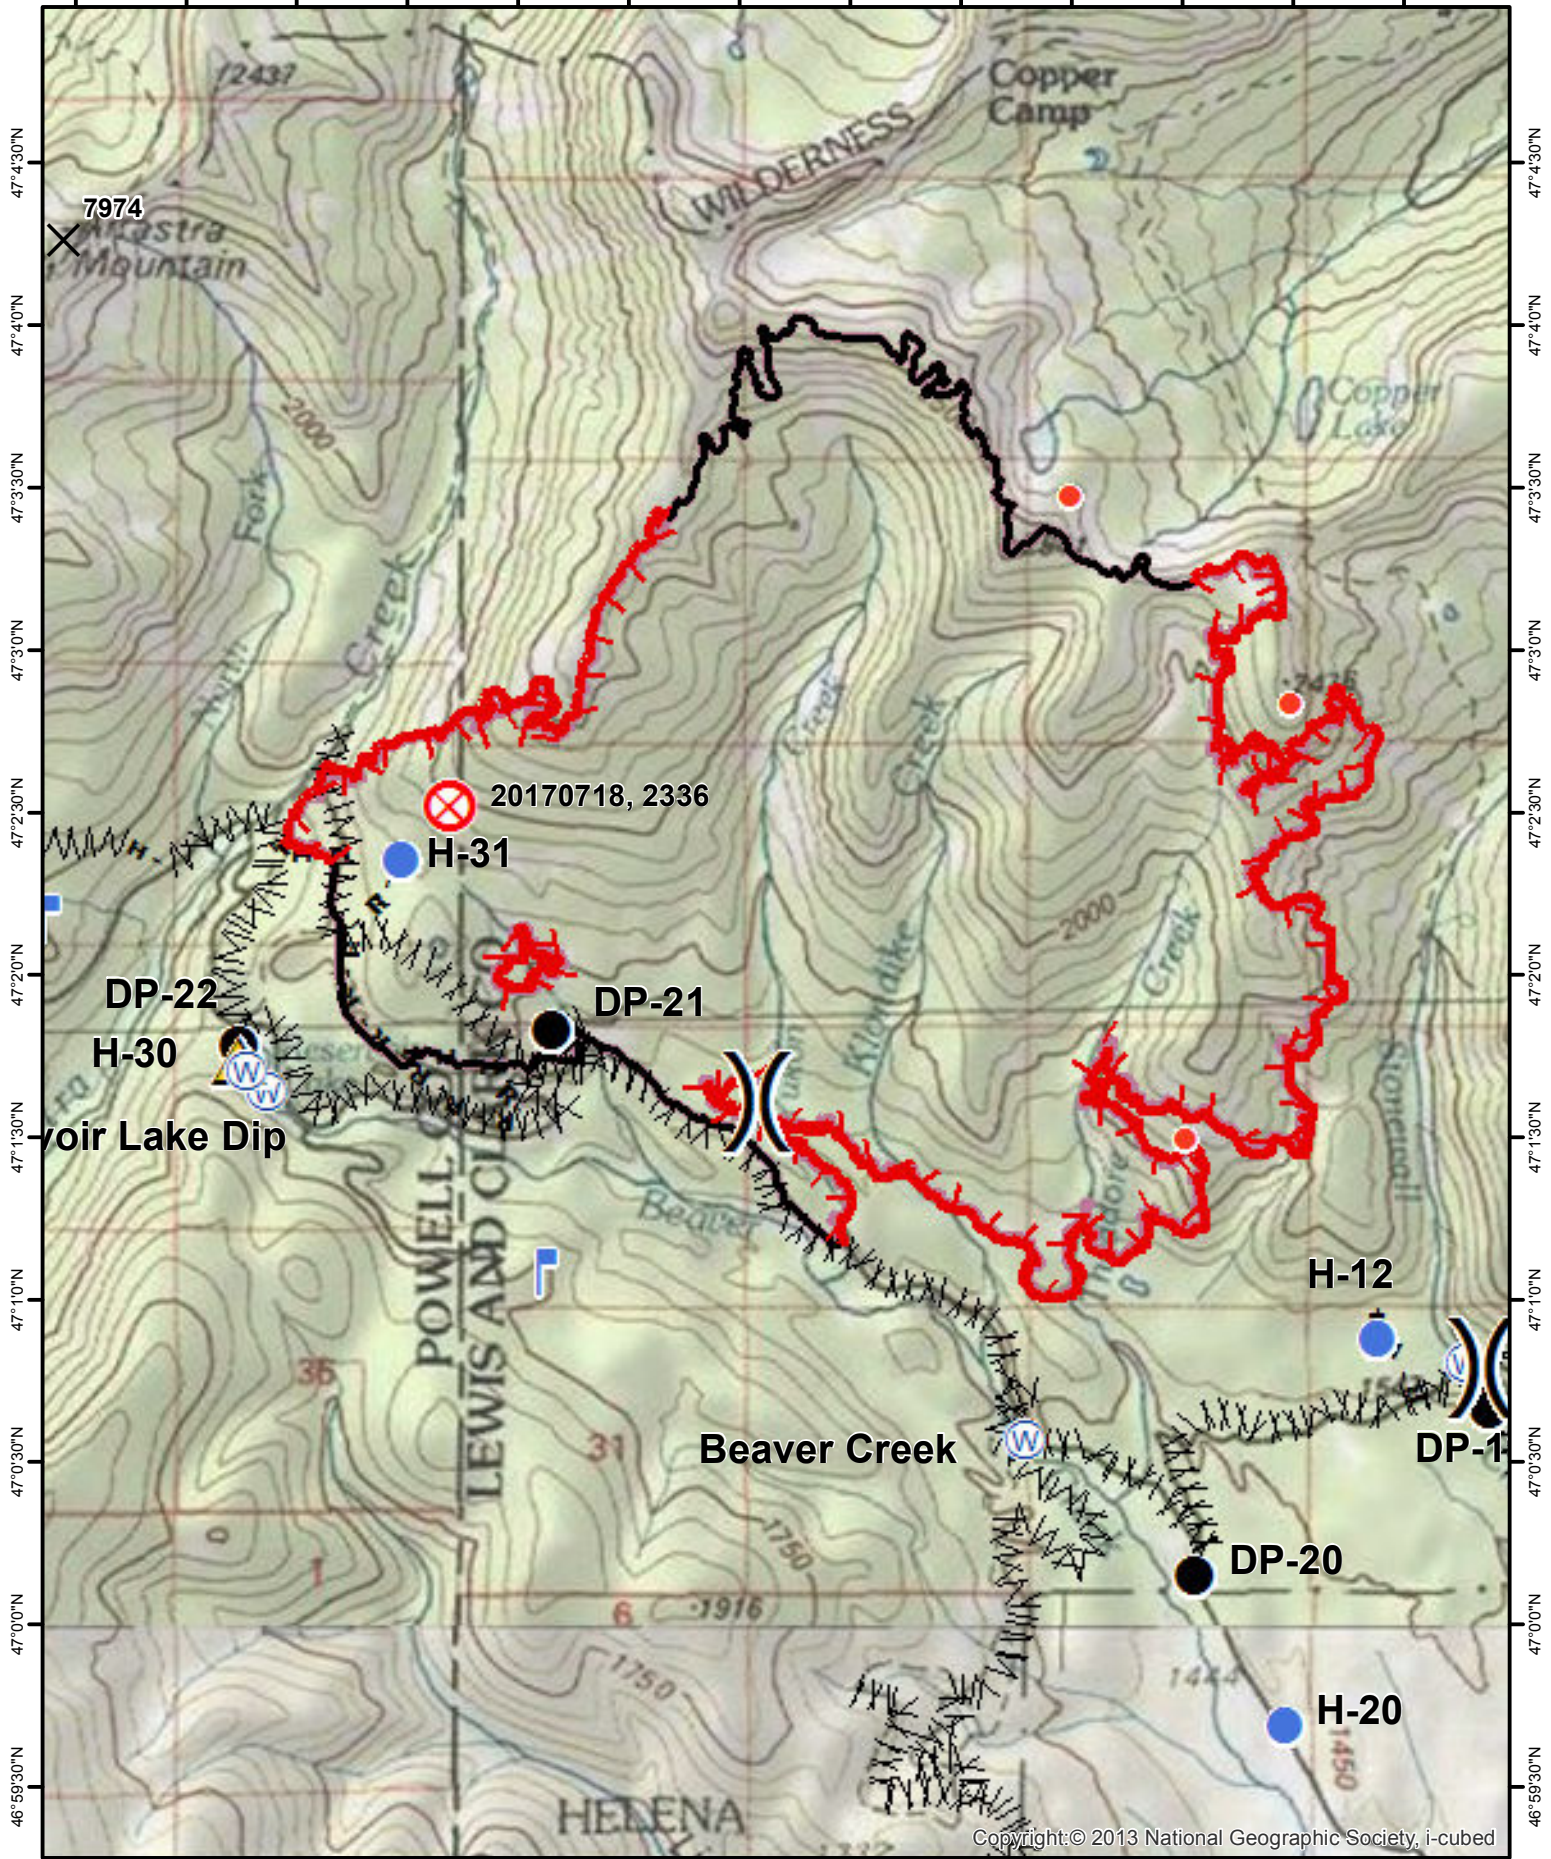

112°49'30"W 112°49'0"W 112°48'30"W 112°48'0"W 112°47'30"W 112°47'0"W 112°46'30"W 112°46'0"W 112°45'30"W 112°45'0"W 112°44'30"W 112°44'0"W 112°43'30"W

Copyright:© 2013 National Geographic Society, i-cubed

112°49'30"W 112°49'0"W 112°48'30"W 112°48'0"W 112°47'30"W 112°47'0"W 112°46'30"W 112°46'0"W 112°45'30"W 112°45'0"W 112°44'30"W 112°44'0"W 112°43'30"W

Air Ops Arrastra Creek
08/15/2017