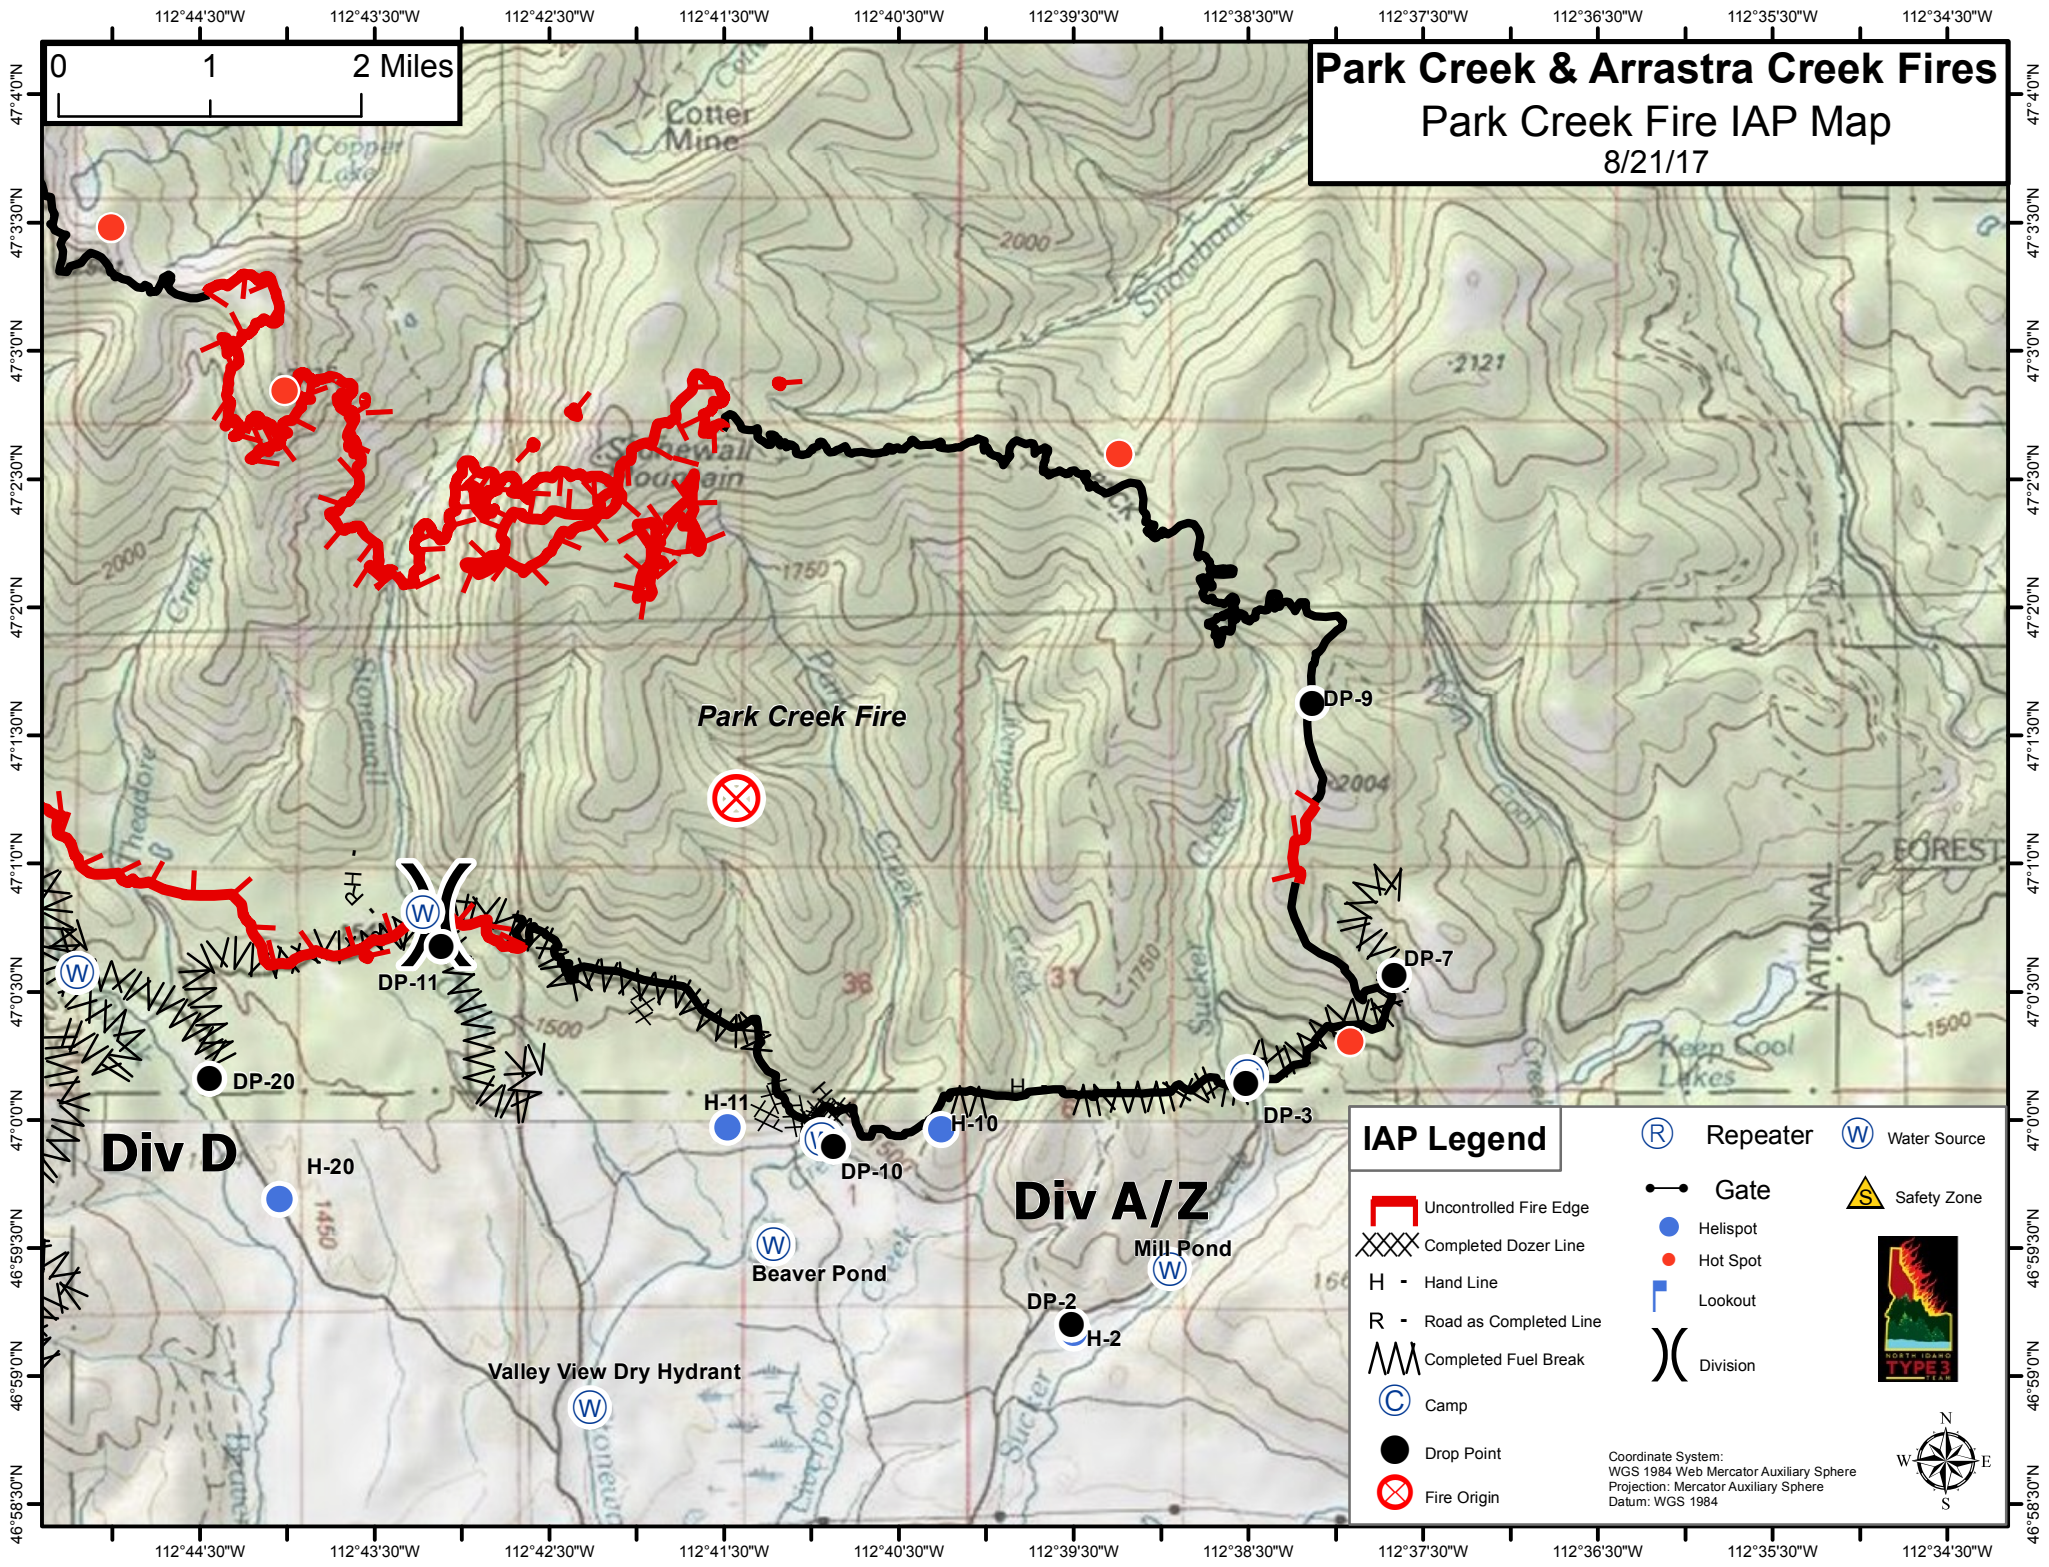

## Arrastra Creek Fire IAP Map

8/21/17

### IAP Legend

- Uncontrolled Fire Edge
- Completed Dozer Line
- Hand Line
- Road as Completed Line
- Completed Fuel Break
- Camp
- Drop Point
- Fire Origin
- Repeater
- Gate
- Helispot
- Hot Spot
- Lookout
- Division
- Water Source
- Safety Zone

Coordinate System:  
WGS 1984 Web Mercator Auxiliary Sphere  
Projection: Mercator Auxiliary Sphere  
Datum: WGS 1984

### IAP Legend

- Uncontrolled Fire Edge
- Gate
- Helispot
- Hot Spot
- Water Source
- Safety Zone
- Completed Dozer Line
- Hand Line
- Road as Completed Line
- Drop Point
- Camp
- Fire Origin
- Lookout
- Completed Fuel Break
- Division