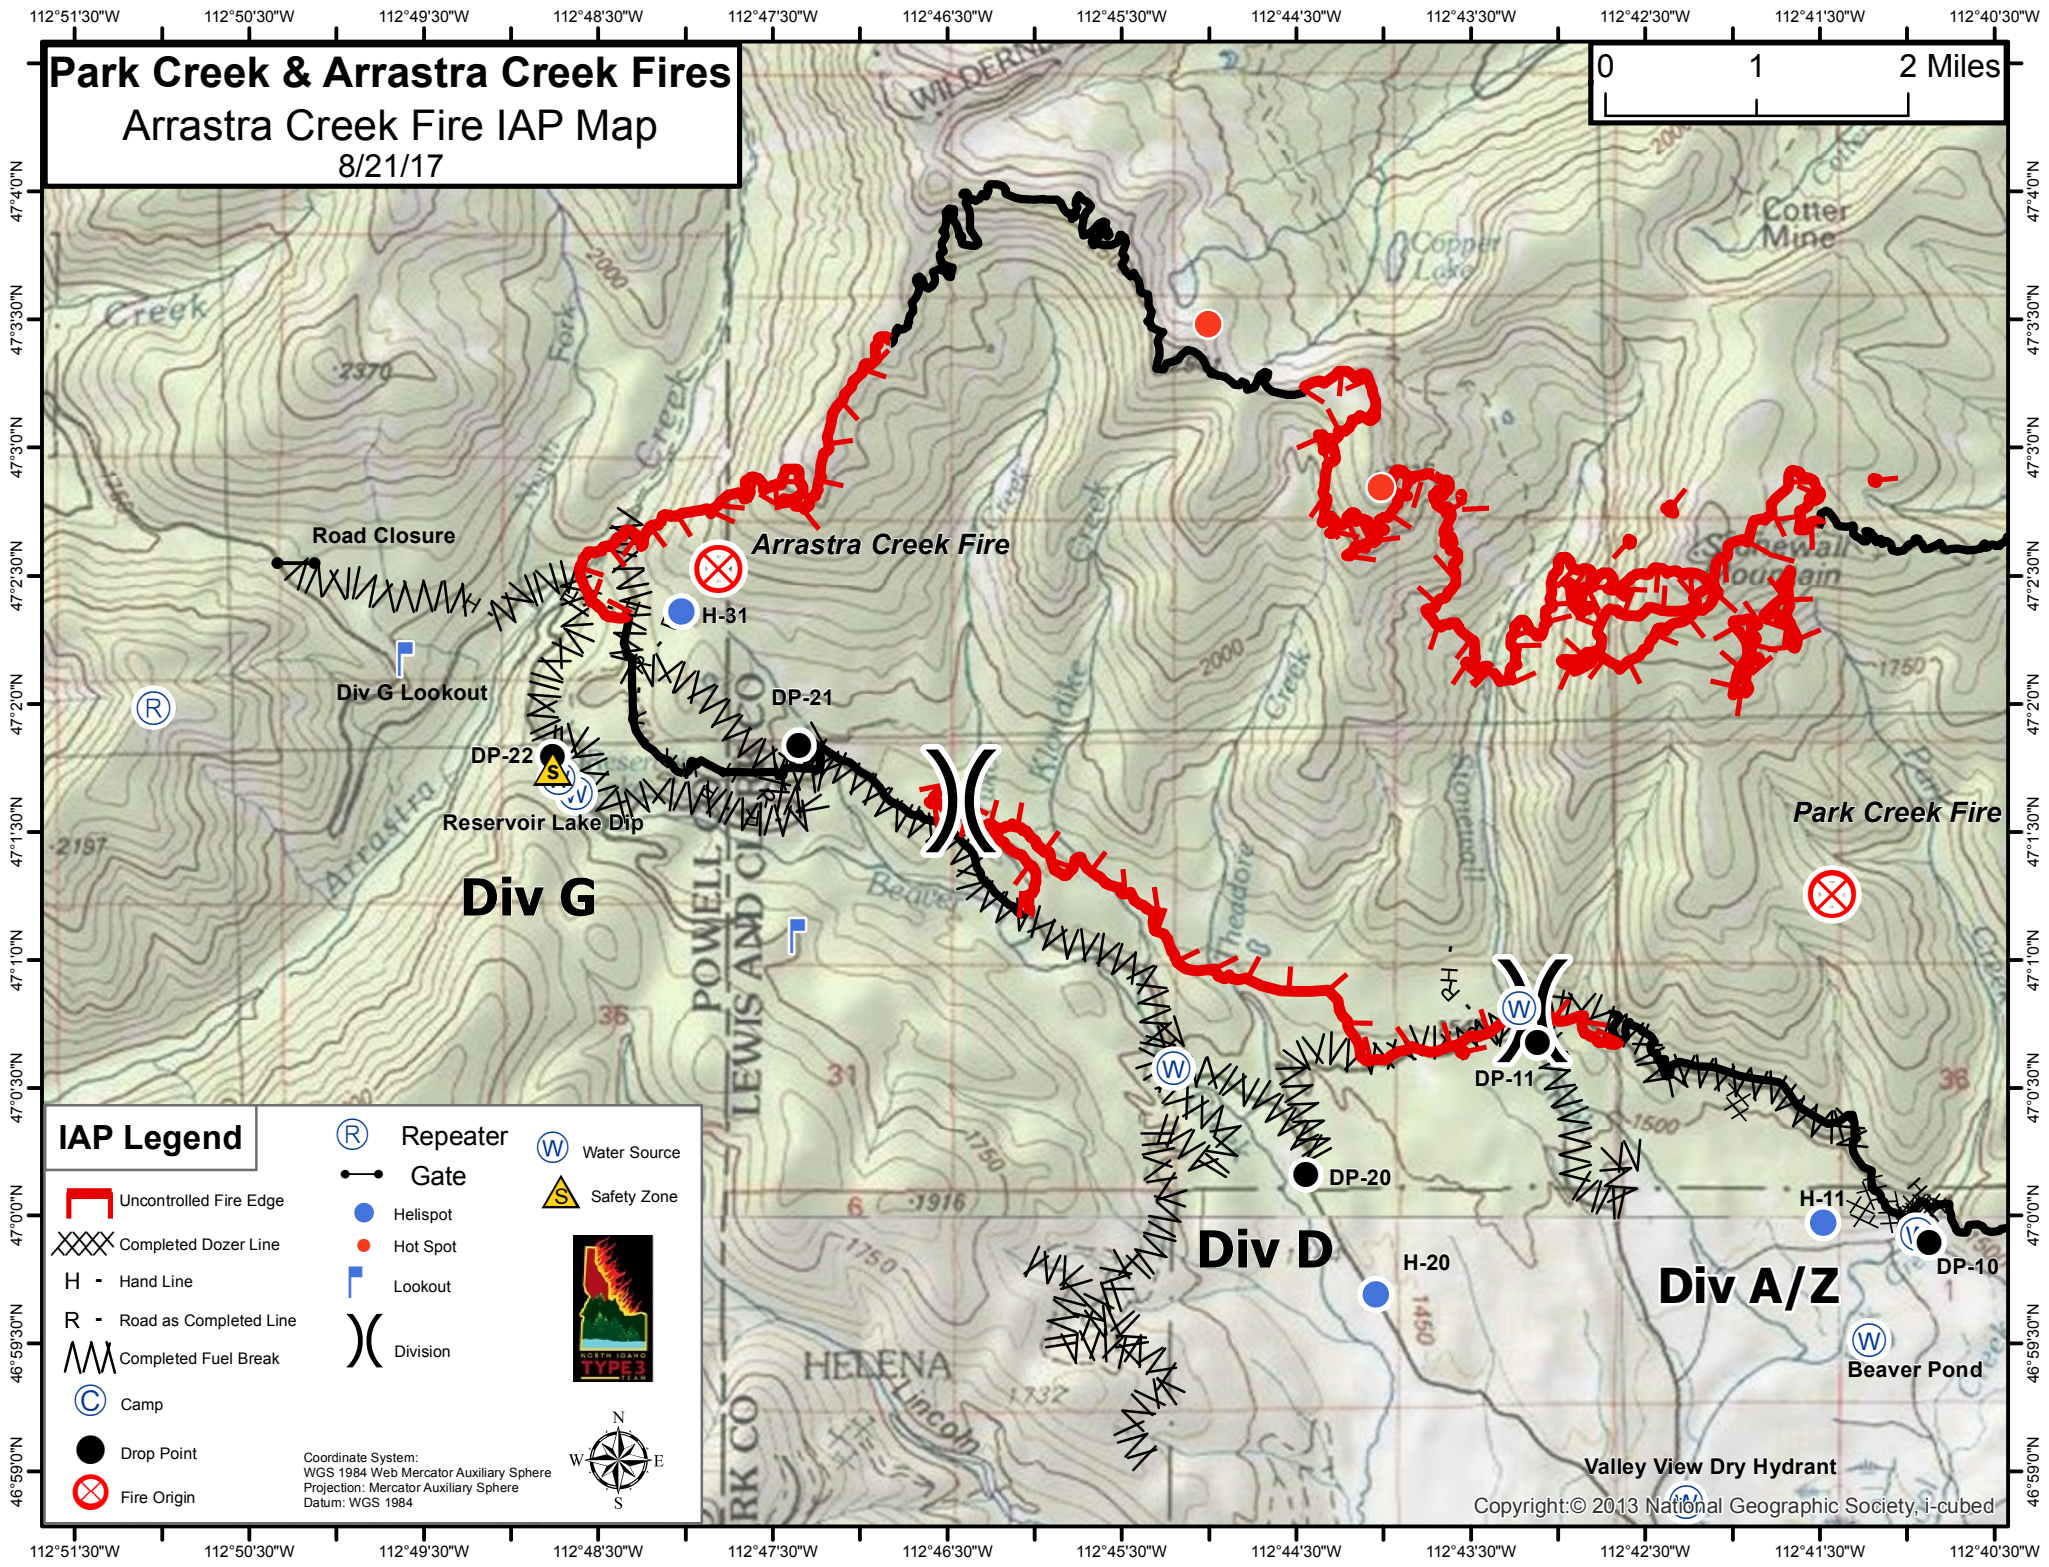

## Arrastra Creek Fire IAP Map

8/21/17

### IAP Legend

- Uncontrolled Fire Edge
- Completed Dozer Line
- Hand Line
- Road as Completed Line
- Completed Fuel Break
- Camp
- Drop Point
- Fire Origin
- Repeater
- Gate
- Helispot
- Hot Spot
- Lookout
- Division
- Water Source
- Safety Zone

Coordinate System:  
WGS 1984 Web Mercator Auxiliary Sphere  
Projection: Mercator Auxiliary Sphere  
Datum: WGS 1984

### IAP Legend

- Uncontrolled Fire Edge
- Gate
- Helispot
- Hot Spot
- Water Source
- Safety Zone
- Completed Dozer Line
- Hand Line
- Road as Completed Line
- Drop Point
- Camp
- Fire Origin
- Lookout
- Completed Fuel Break
- Division