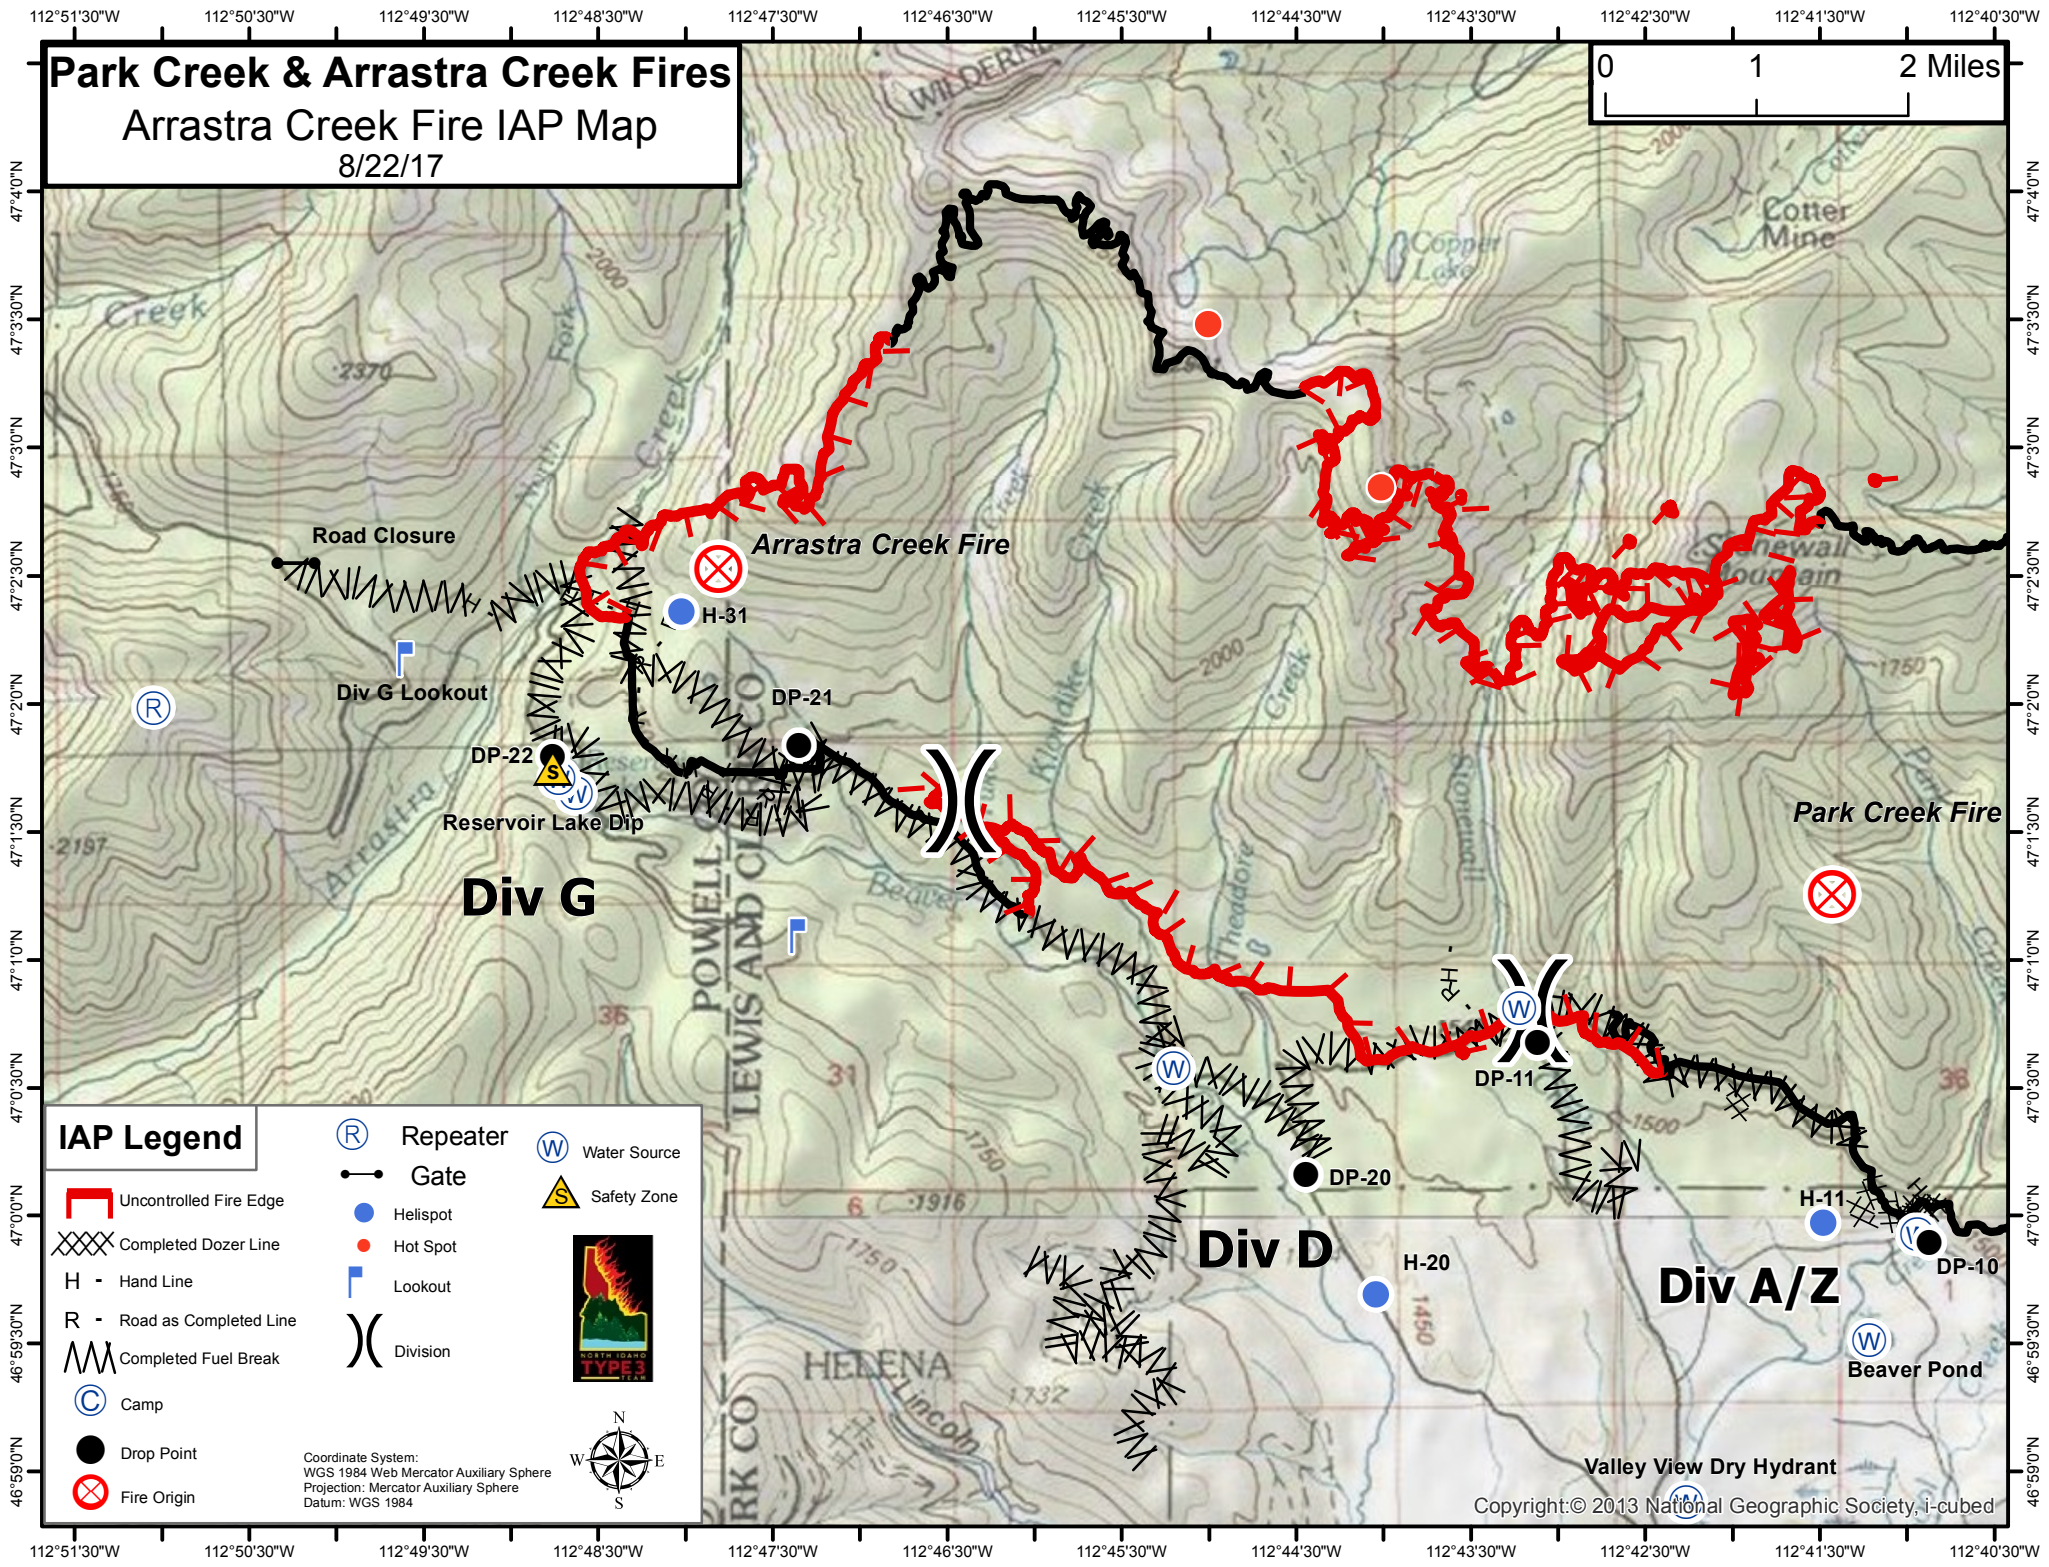

Park Creek & Arrastra Creek Fires

Arrastra Creek Fire IAP Map

8/22/17

IAP Legend

- Uncontrolled Fire Edge
- Completed Dozer Line
- Hand Line
- Road as Completed Line
- Completed Fuel Break
- Camp
- Drop Point
- Fire Origin
- Repeater
- Gate
- Helispot
- Hot Spot
- Lookout
- Division
- Water Source
- Safety Zone

Coordinate System:
WGS 1984 Web Mercator Auxiliary Sphere
Projection: Mercator Auxiliary Sphere
Datum: WGS 1984

Park Creek & Arrastra Creek Fires
Park Creek Fire IAP Map
 8/22/17

IAP Legend

- Uncontrolled Fire Edge
- Completed Dozer Line
- Hand Line
- Road as Completed Line
- Completed Fuel Break
- Camp
- Drop Point
- Fire Origin
- Repeater
- Gate
- Helispot
- Hot Spot
- Lookout
- Division
- Water Source
- Safety Zone

Coordinate System:
 WGS 1984 Web Mercator Auxiliary Sphere
 Projection: Mercator Auxiliary Sphere
 Datum: WGS 1984