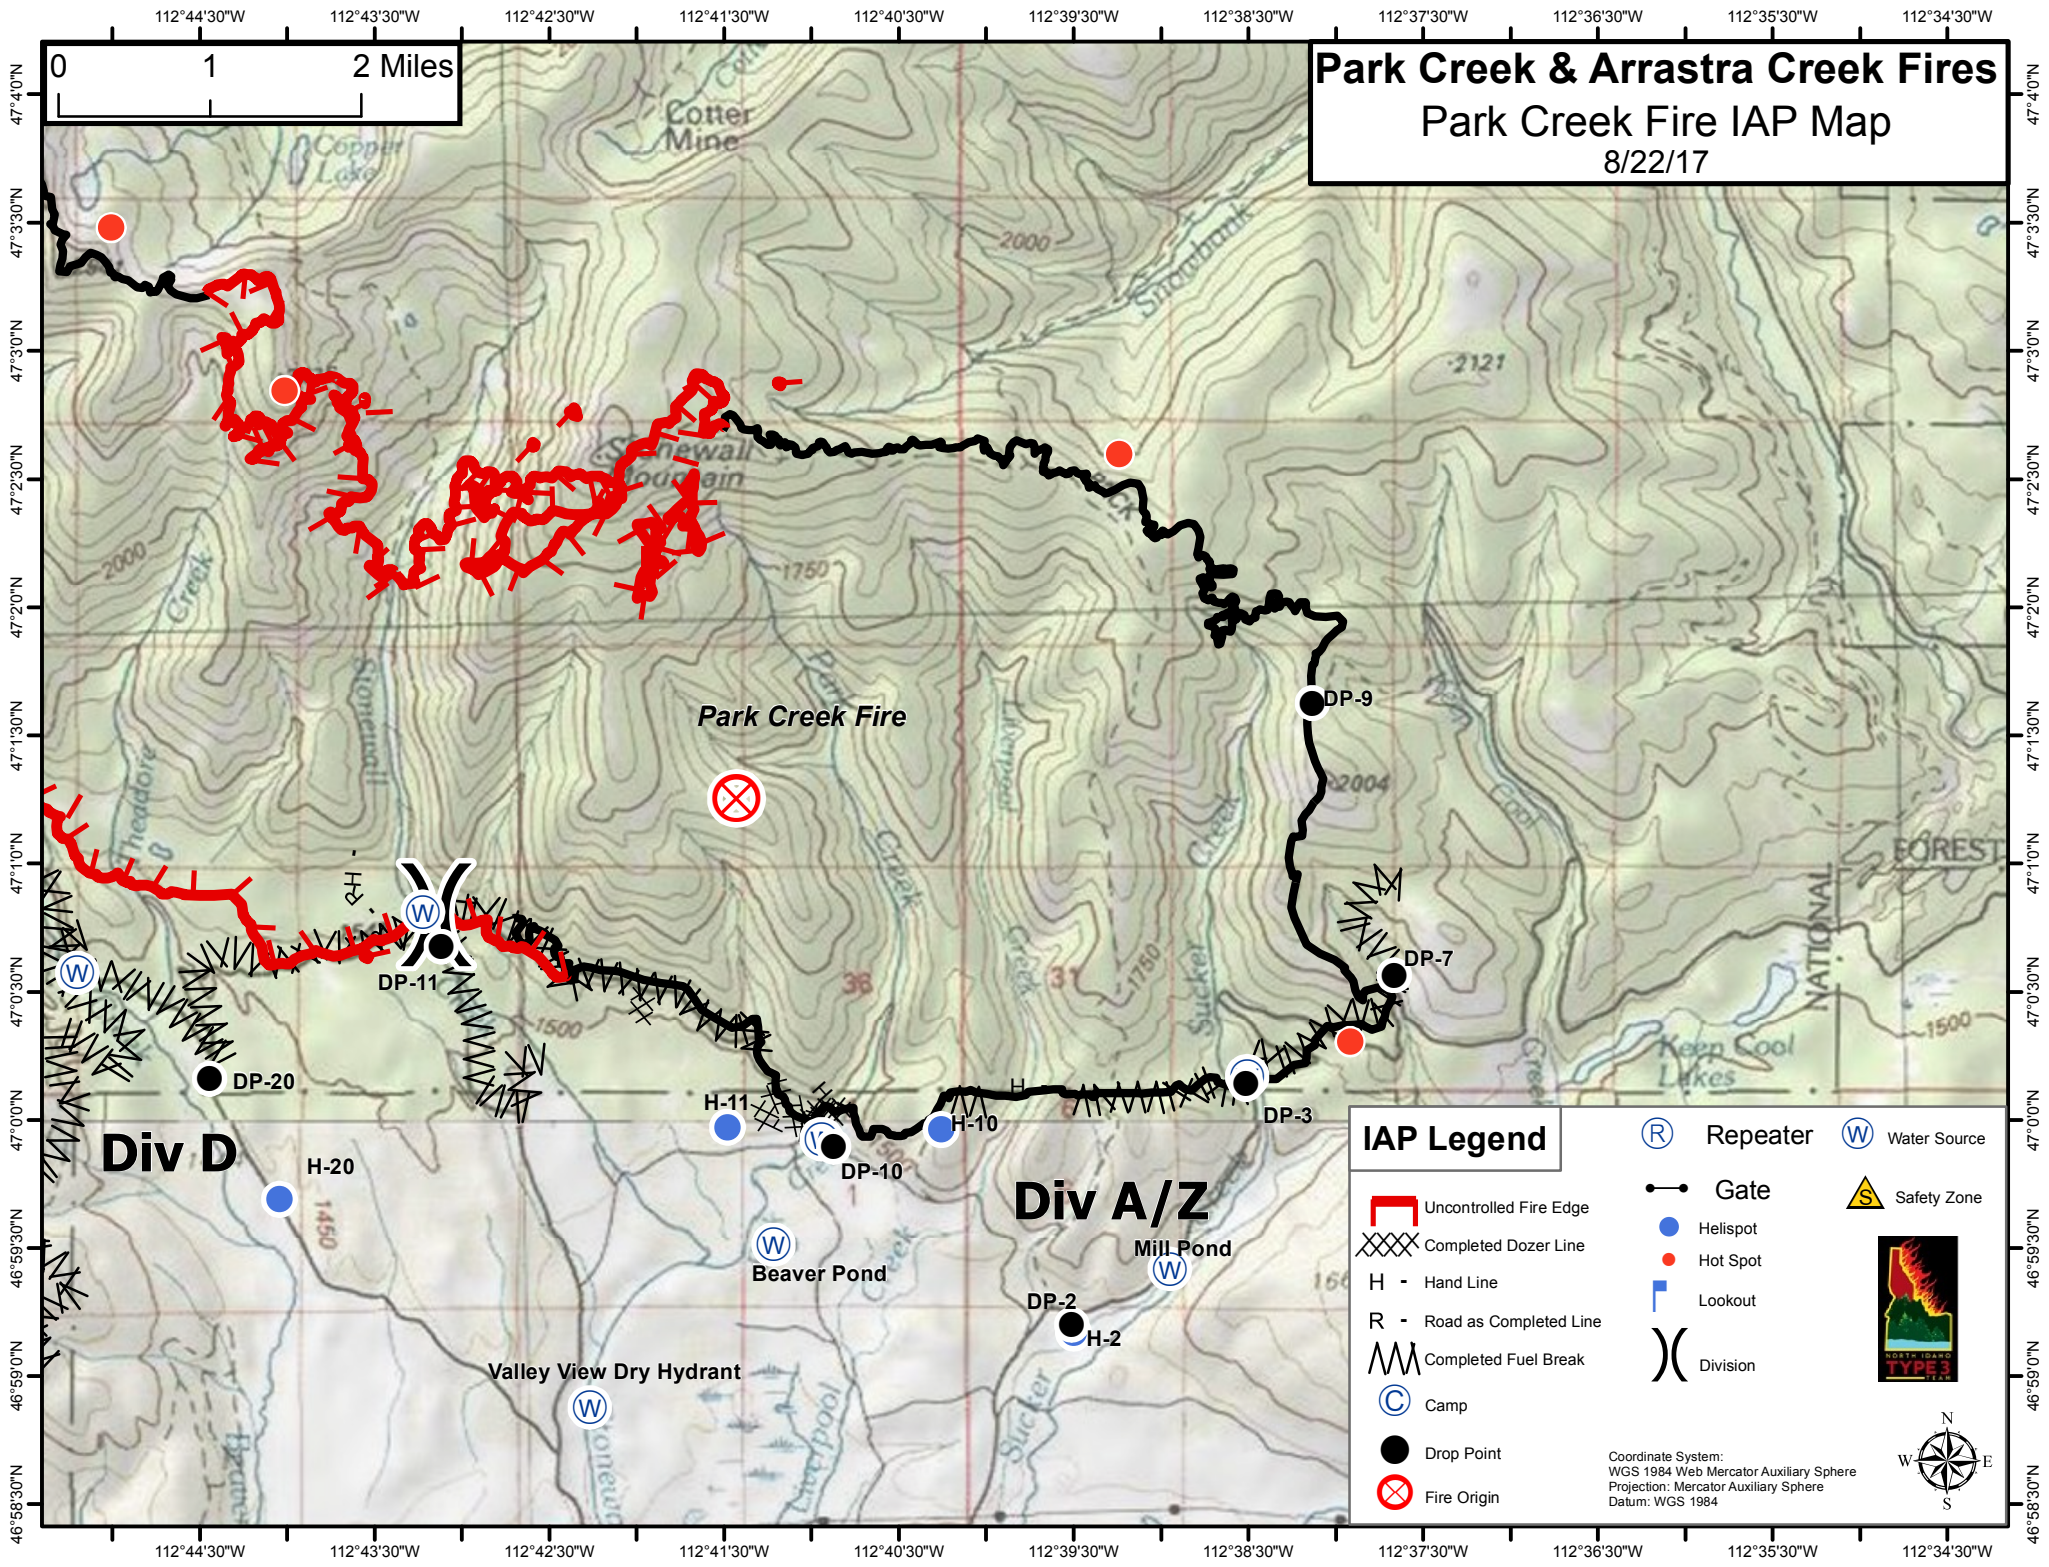

Park Creek & Arrastra Creek Fires

Arrastra Creek Fire IAP Map

8/22/17

IAP Legend

- Uncontrolled Fire Edge
- Completed Dozer Line
- Hand Line
- Road as Completed Line
- Completed Fuel Break
- Camp
- Drop Point
- Fire Origin
- Repeater
- Gate
- Helispot
- Hot Spot
- Lookout
- Division
- Water Source
- Safety Zone

Coordinate System:
WGS 1984 Web Mercator Auxiliary Sphere
Projection: Mercator Auxiliary Sphere
Datum: WGS 1984

Park Creek & Arrastra Creek Fires
Park Creek Fire IAP Map
 8/22/17

IAP Legend

- Uncontrolled Fire Edge
- Completed Dozer Line
- Hand Line
- Road as Completed Line
- Completed Fuel Break
- Camp
- Drop Point
- Fire Origin
- Repeater
- Gate
- Helispot
- Hot Spot
- Lookout
- Division
- Water Source
- Safety Zone

Coordinate System:
 WGS 1984 Web Mercator Auxiliary Sphere
 Projection: Mercator Auxiliary Sphere
 Datum: WGS 1984