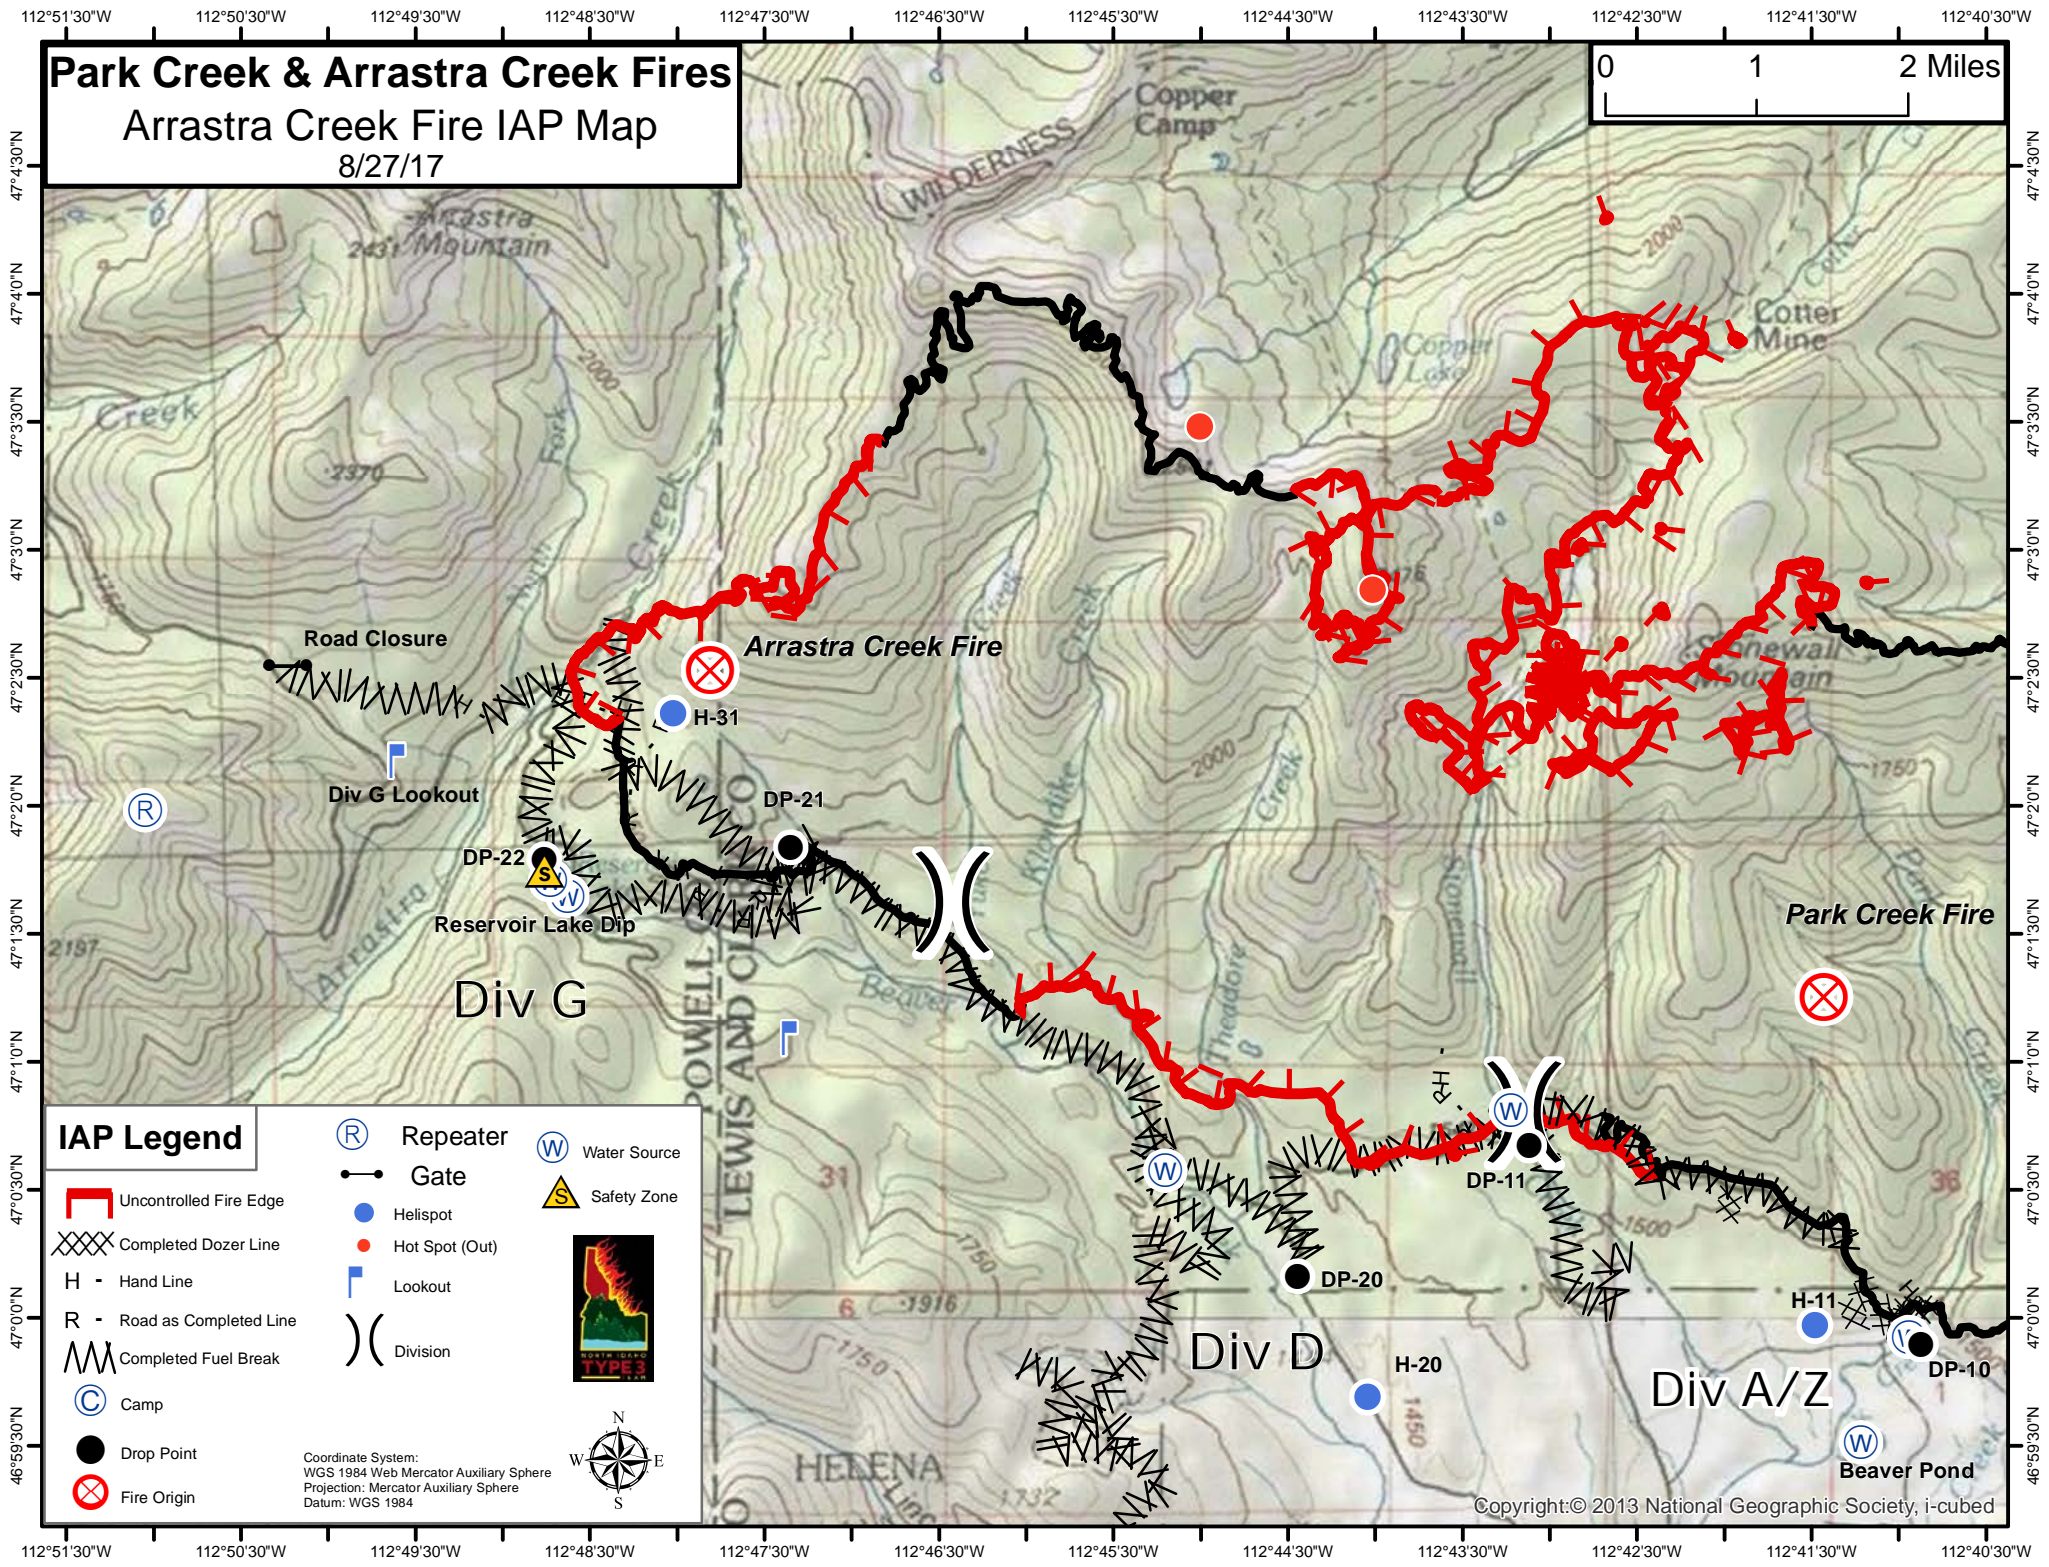

Park Creek & Arrastra Creek Fires

Arrastra Creek Fire IAP Map

8/27/17

IAP Legend

- Uncontrolled Fire Edge
- Completed Dozer Line
- Hand Line
- Road as Completed Line
- Completed Fuel Break
- Camp
- Drop Point
- Fire Origin
- Repeater
- Gate
- Helispot
- Hot Spot (Out)
- Lookout
- Division
- Water Source
- Safety Zone

Coordinate System:
 WGS 1984 Web Mercator Auxiliary Sphere
 Projection: Mercator Auxiliary Sphere
 Datum: WGS 1984

IAP Legend

- Uncontrolled Fire Edge
- Completed Dozer Line
- Hand Line
- Road as Completed Line
- Completed Fuel Break
- Camp
- Drop Point
- Fire Origin
- Repeater
- Gate
- Helispot
- Hot Spot
- Lookout
- Division
- Water Source
- Safety Zone

Coordinate System:
 WGS 1984 Web Mercator Auxiliary Sphere
 Projection: Mercator Auxiliary Sphere
 Datum: WGS 1984

Park Creek & Arrastra Creek Fires
 Park Creek Fire IAP Map
 8/27/17