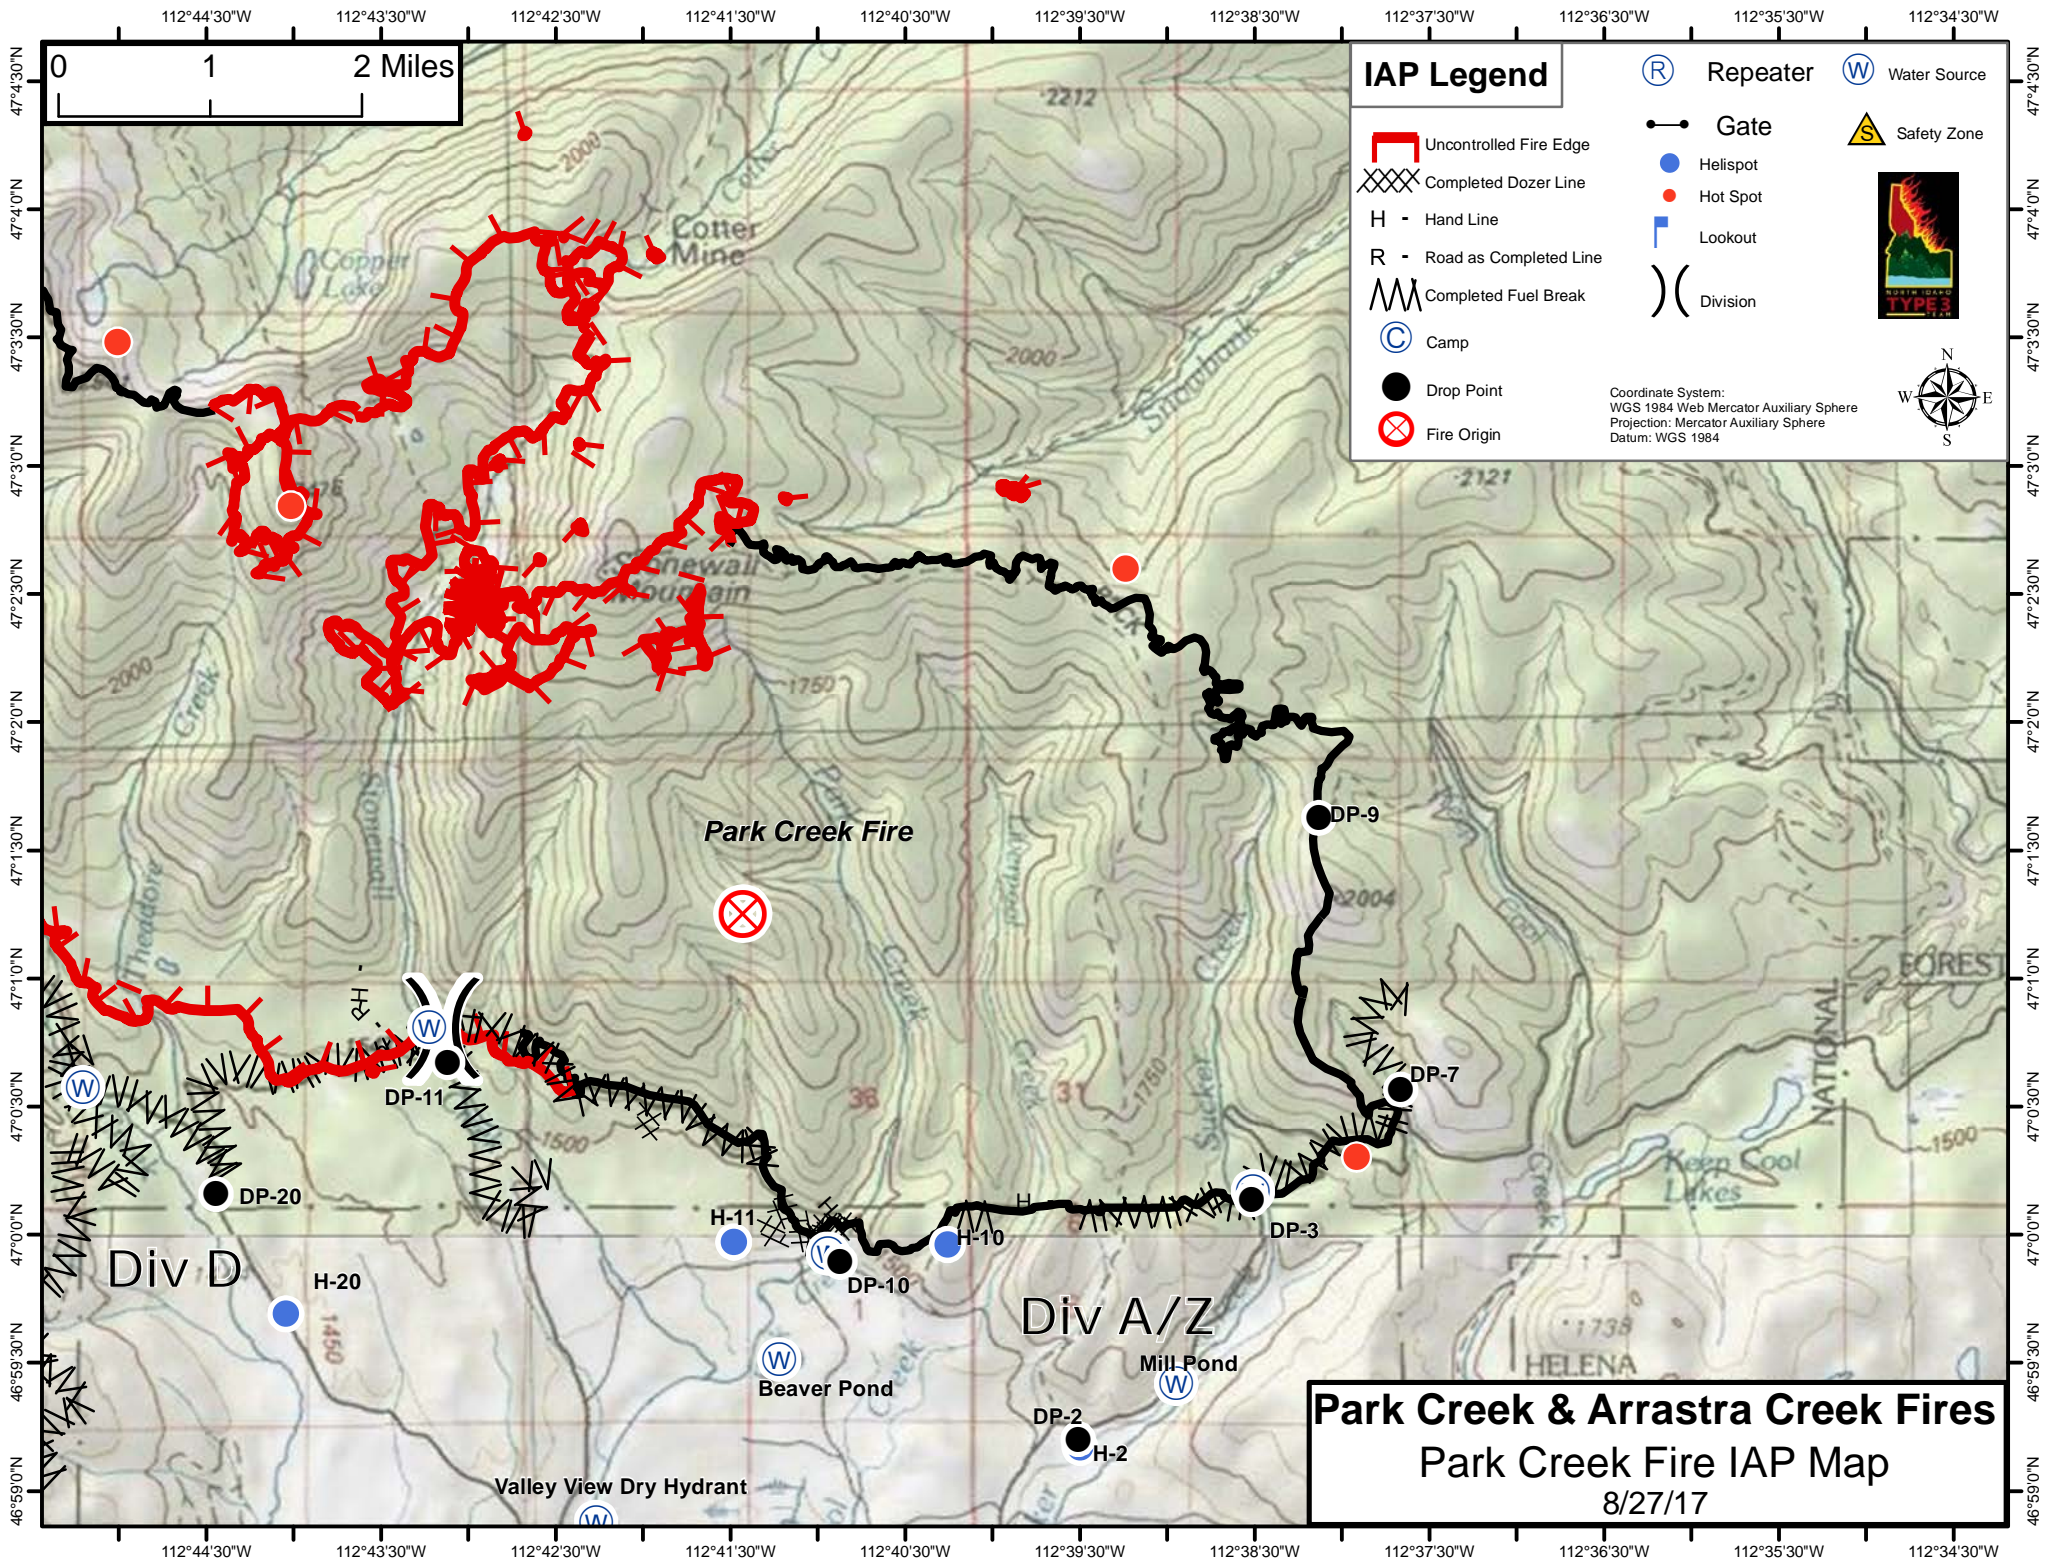

Park Creek & Arrastra Creek Fires

Arrastra Creek Fire IAP Map

8/27/17

IAP Legend

- Uncontrolled Fire Edge
- Completed Dozer Line
- Hand Line
- Road as Completed Line
- Completed Fuel Break
- Camp
- Drop Point
- Fire Origin
- Repeater
- Gate
- Helispot
- Hot Spot (Out)
- Lookout
- Division
- Water Source
- Safety Zone

Coordinate System:
 WGS 1984 Web Mercator Auxiliary Sphere
 Projection: Mercator Auxiliary Sphere
 Datum: WGS 1984

IAP Legend

- Uncontrolled Fire Edge
- Completed Dozer Line
- Hand Line
- Road as Completed Line
- Completed Fuel Break
- Camp
- Drop Point
- Fire Origin
- Repeater
- Gate
- Helispot
- Hot Spot
- Lookout
- Division
- Water Source
- Safety Zone

Coordinate System:
 WGS 1984 Web Mercator Auxiliary Sphere
 Projection: Mercator Auxiliary Sphere
 Datum: WGS 1984

Park Creek & Arrastra Creek Fires
 Park Creek Fire IAP Map
 8/27/17