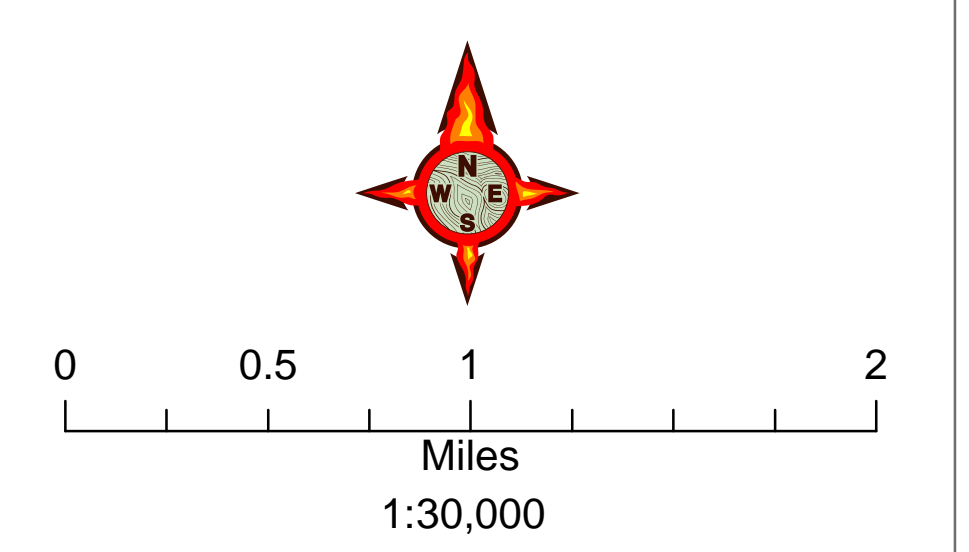

OPERATIONS MAP
Park Creek Fire
August 27, 2017

- | | | |
|-------------------------|------------------|----------------------------|
| ● Drop Point | ⚡ Lookout | — Uncontrolled Fire Edge |
| ⊗ Fire Origin | Ⓜ Repeater | — Completed Line |
| ⚡ Gate | ⚠ Safety Zone | ⊘ Completed Dozer Line |
| ● Helispot | Ⓜ Water Source | — Completed Hand Line |
| ● Hot Spot | Ⓜ Division Break | — Road as Completed Line |
| Ⓜ Incident Command Post | | MMMMM Line Break Completed |

OPERATIONS MAP

Park Creek Incident

August 27, 2017

OPERATIONS MAP
Park Creek Fire
August 27, 2017