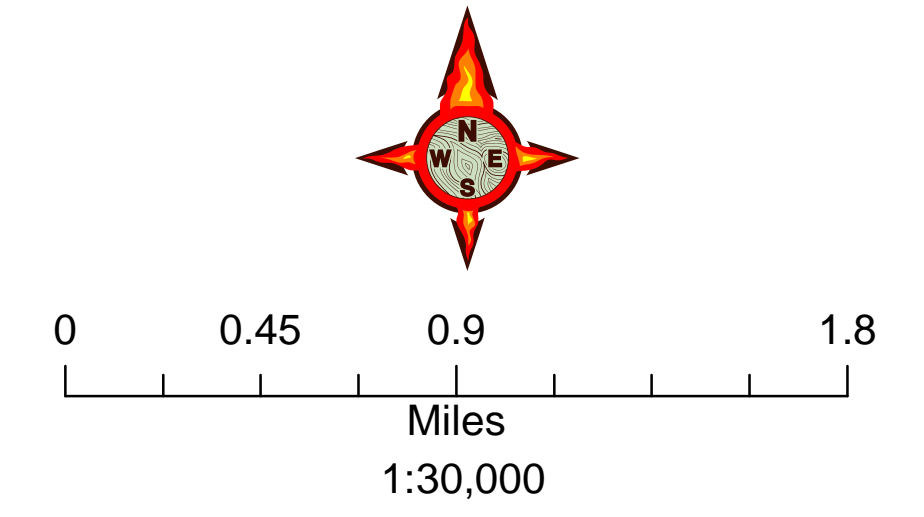

OPERATIONS MAP
Park Creek fire
September 1, 2017

- | | | |
|-------------------------|------------------------|--------------------------|
| ● Drop Point | Ⓜ Lookout | 🔴 Uncontrolled Fire Edge |
| ⊗ Fire Origin | Ⓡ Repeater | — Completed Line |
| ⚡ Gate | ⚠ Safety Zone | ⊘ Completed Dozer Line |
| ● Helispot | 💧 Water Source | — Completed Hand Line |
| ● Hot Spot |) Division Break | ⋯ Road as Completed Line |
| 📍 Incident Command Post | ⋯ Line Break Completed | |

OPERATIONS MAP
Park Creek Incident
September 1, 2017

OPERATIONS MAP
Park Creek fire
September 1, 2017