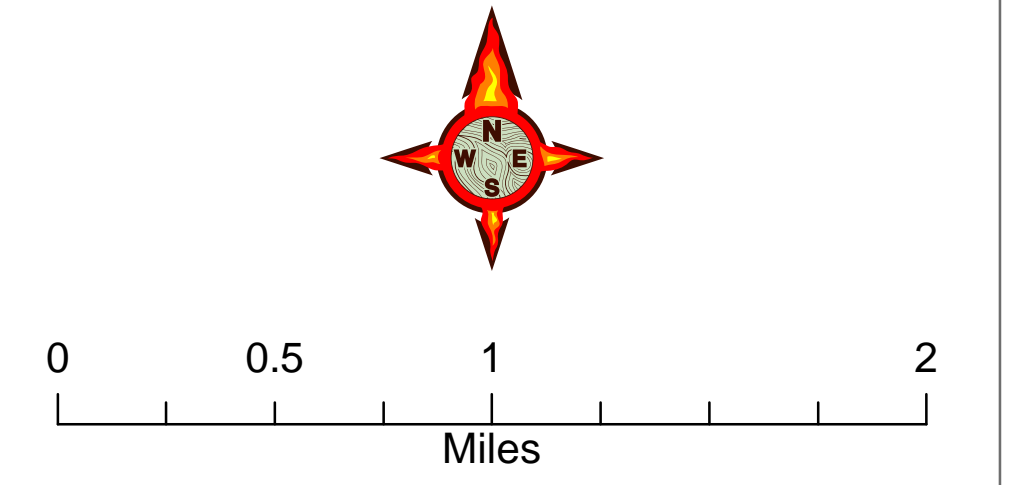

OPERATIONS MAP
Park Creek Incident
September 3, 2017

OPERATIONS MAP
Park Creek Incident
September 3, 2017