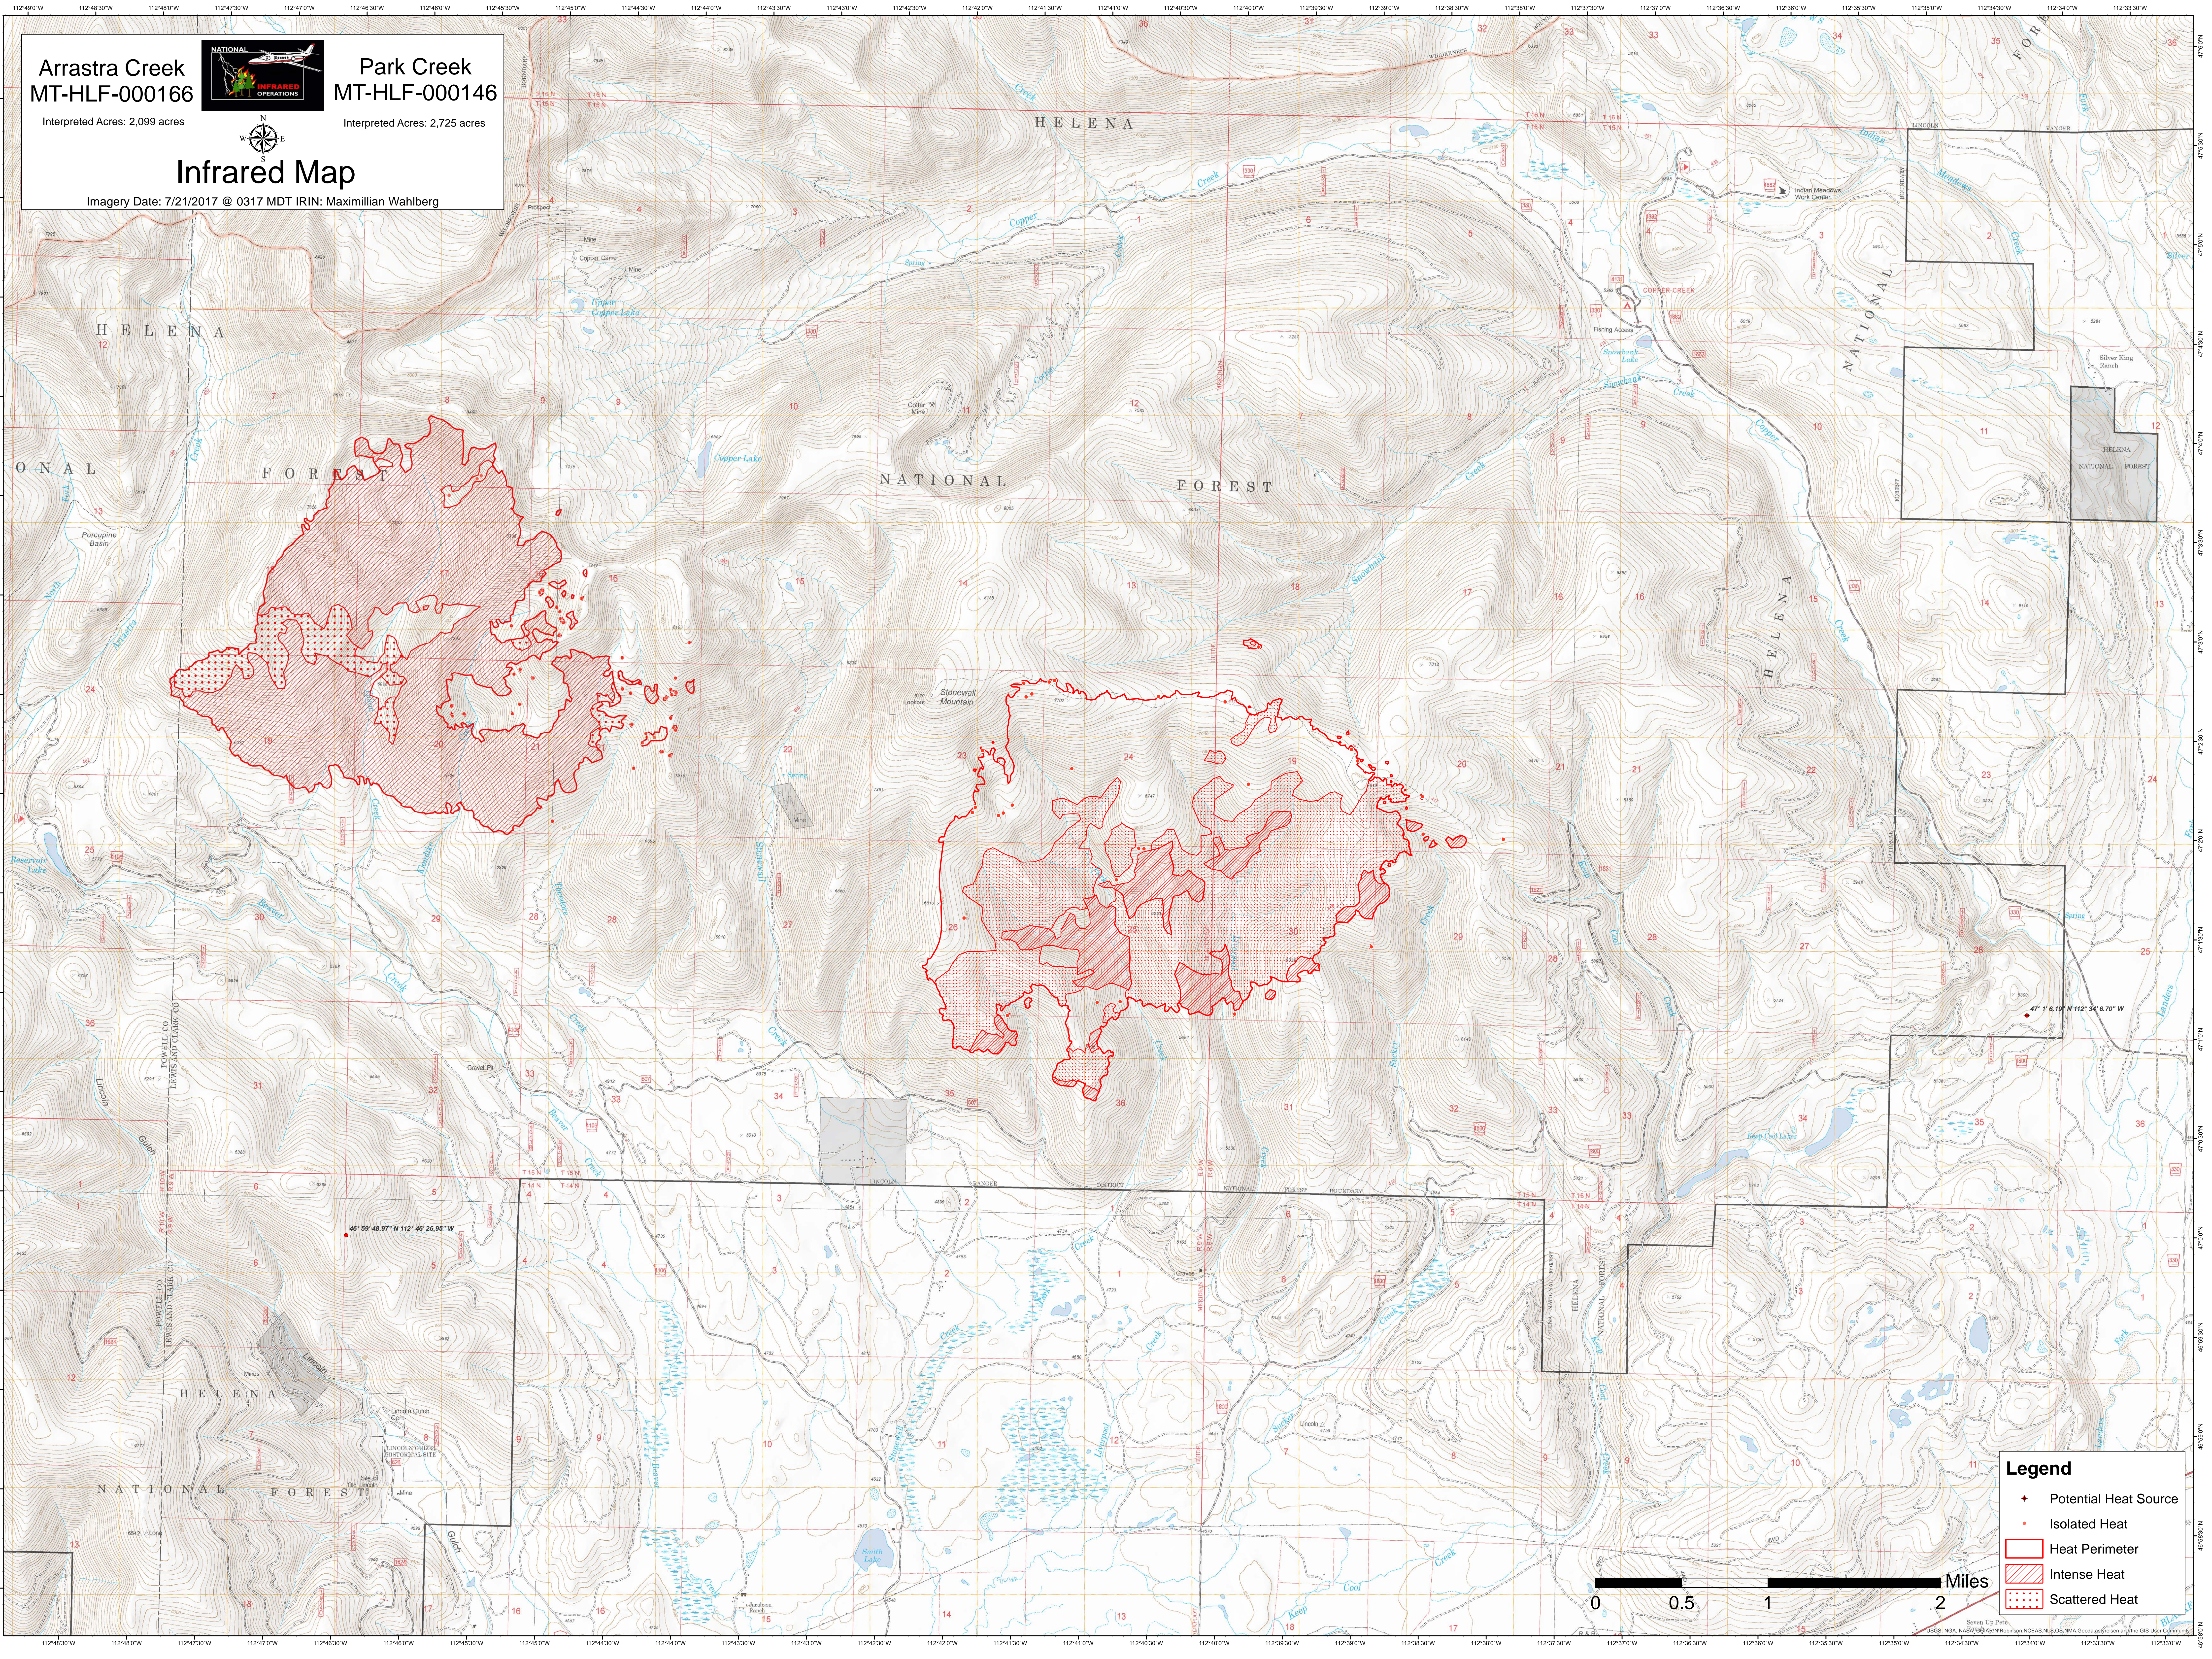

Arrastra Creek
MT-HLF-000166

Park Creek
MT-HLF-000146

Interpreted Acres: 2,099 acres

Interpreted Acres: 2,725 acres

Infrared Map

Imagery Date: 7/21/2017 @ 0317 MDT IRIN: Maximilian Wahlberg

Legend

- Potential Heat Source
- Isolated Heat
- Heat Perimeter
- Intense Heat
- Scattered Heat

46° 59' 48.97" N 112° 46' 26.95" W