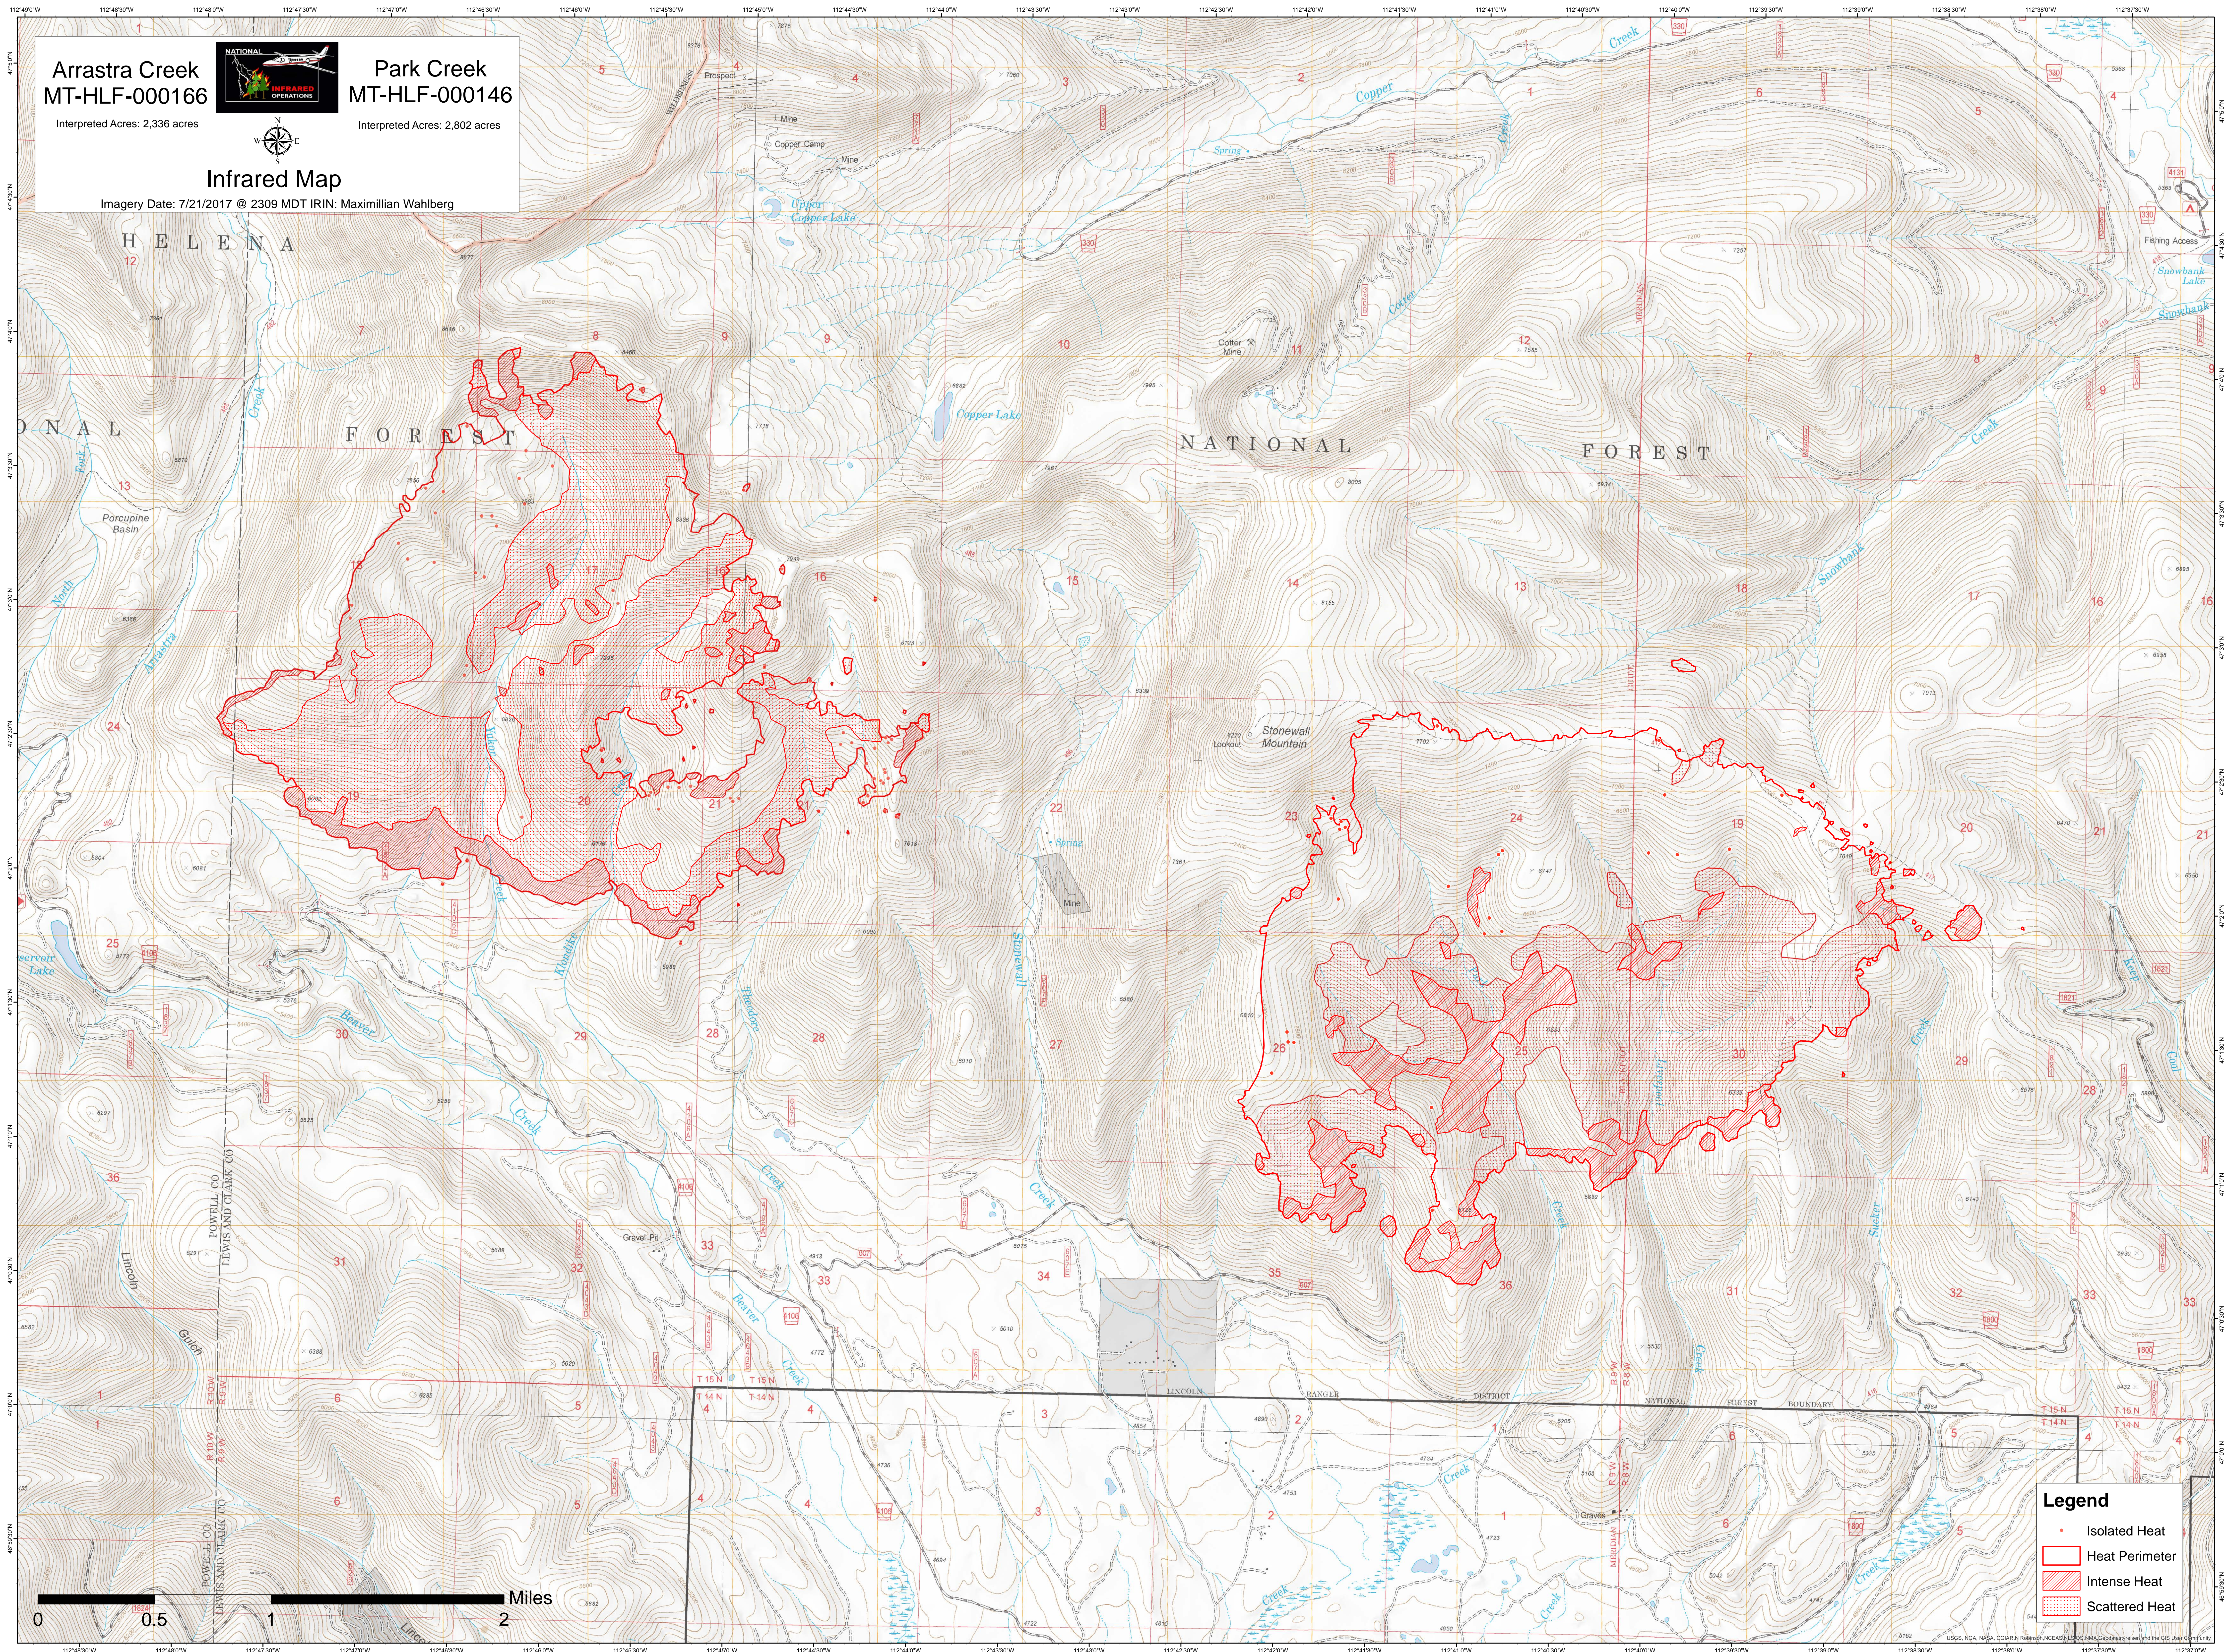

Arrastra Creek
MT-HLF-000166

Interpreted Acres: 2,336 acres

Park Creek
MT-HLF-000146

Interpreted Acres: 2,802 acres

Infrared Map

Imagery Date: 7/21/2017 @ 2309 MDT IRIN: Maximilian Wahlberg

Legend

- Isolated Heat
- Heat Perimeter
- Intense Heat
- Scattered Heat