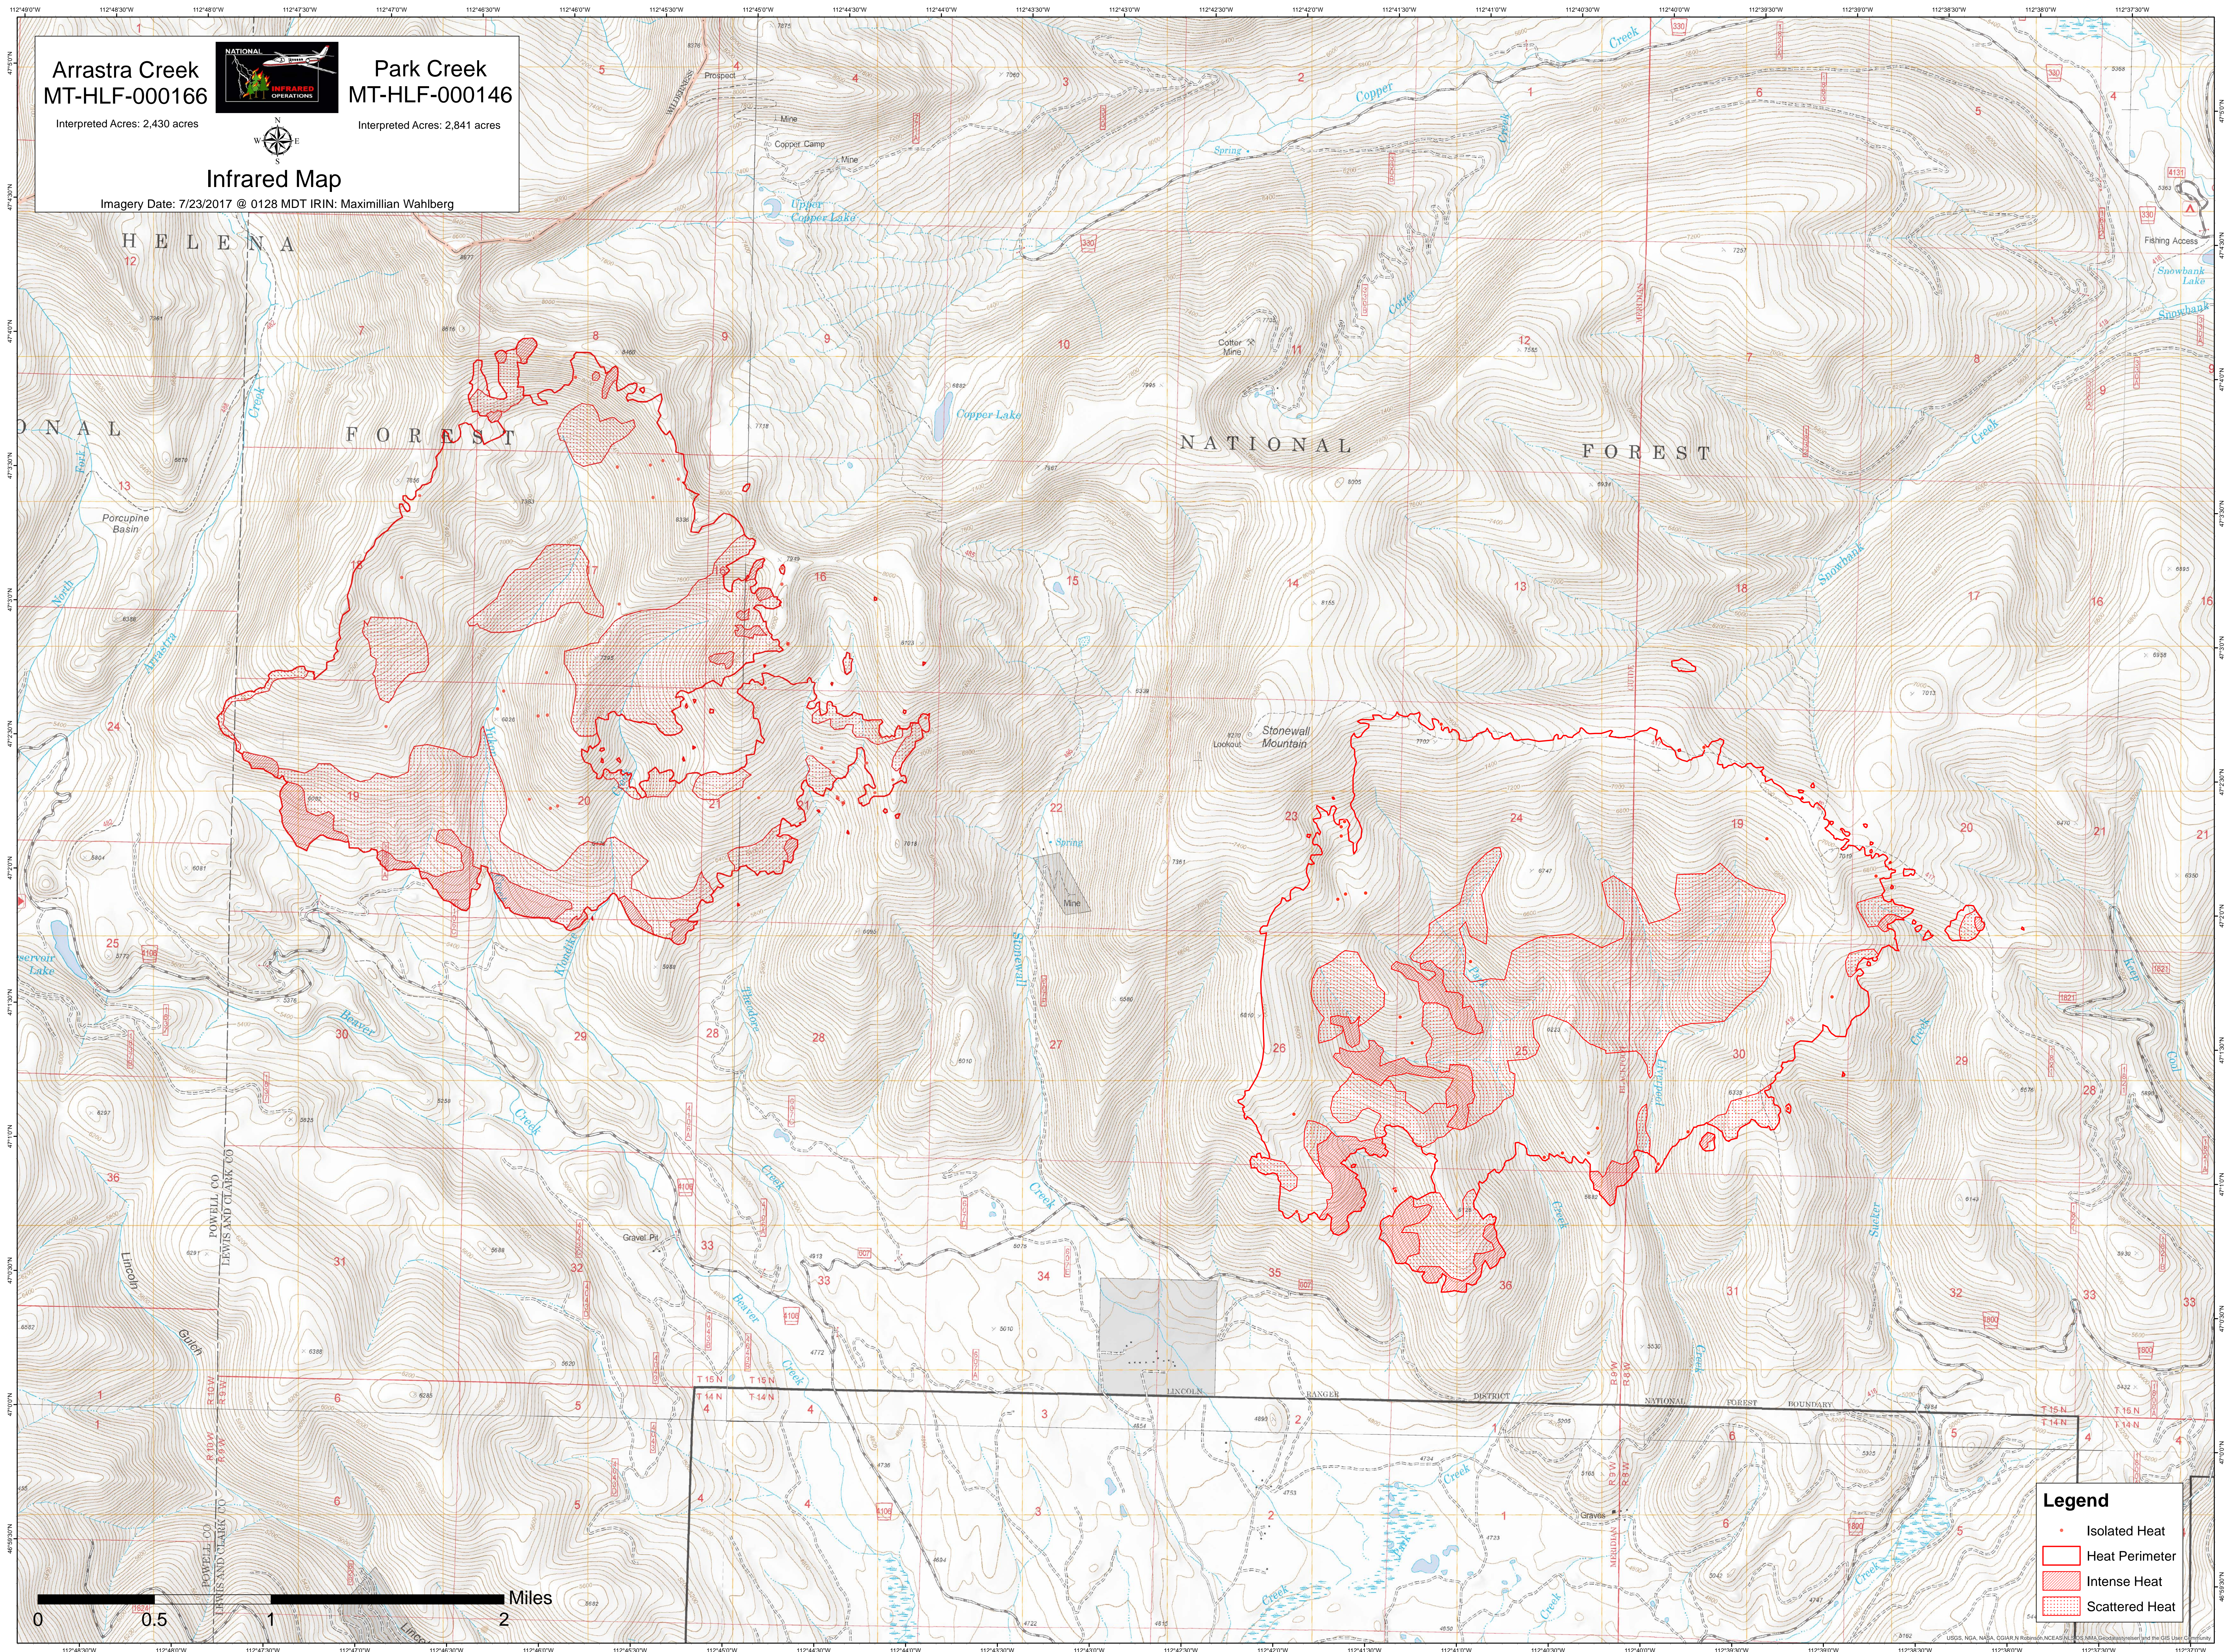

Arrastra Creek
MT-HLF-000166

Interpreted Acres: 2,430 acres

Park Creek
MT-HLF-000146

Interpreted Acres: 2,841 acres

Infrared Map

Imagery Date: 7/23/2017 @ 0128 MDT IRIN: Maximilian Wahlberg

Legend

- Isolated Heat
- Heat Perimeter
- Intense Heat
- Scattered Heat