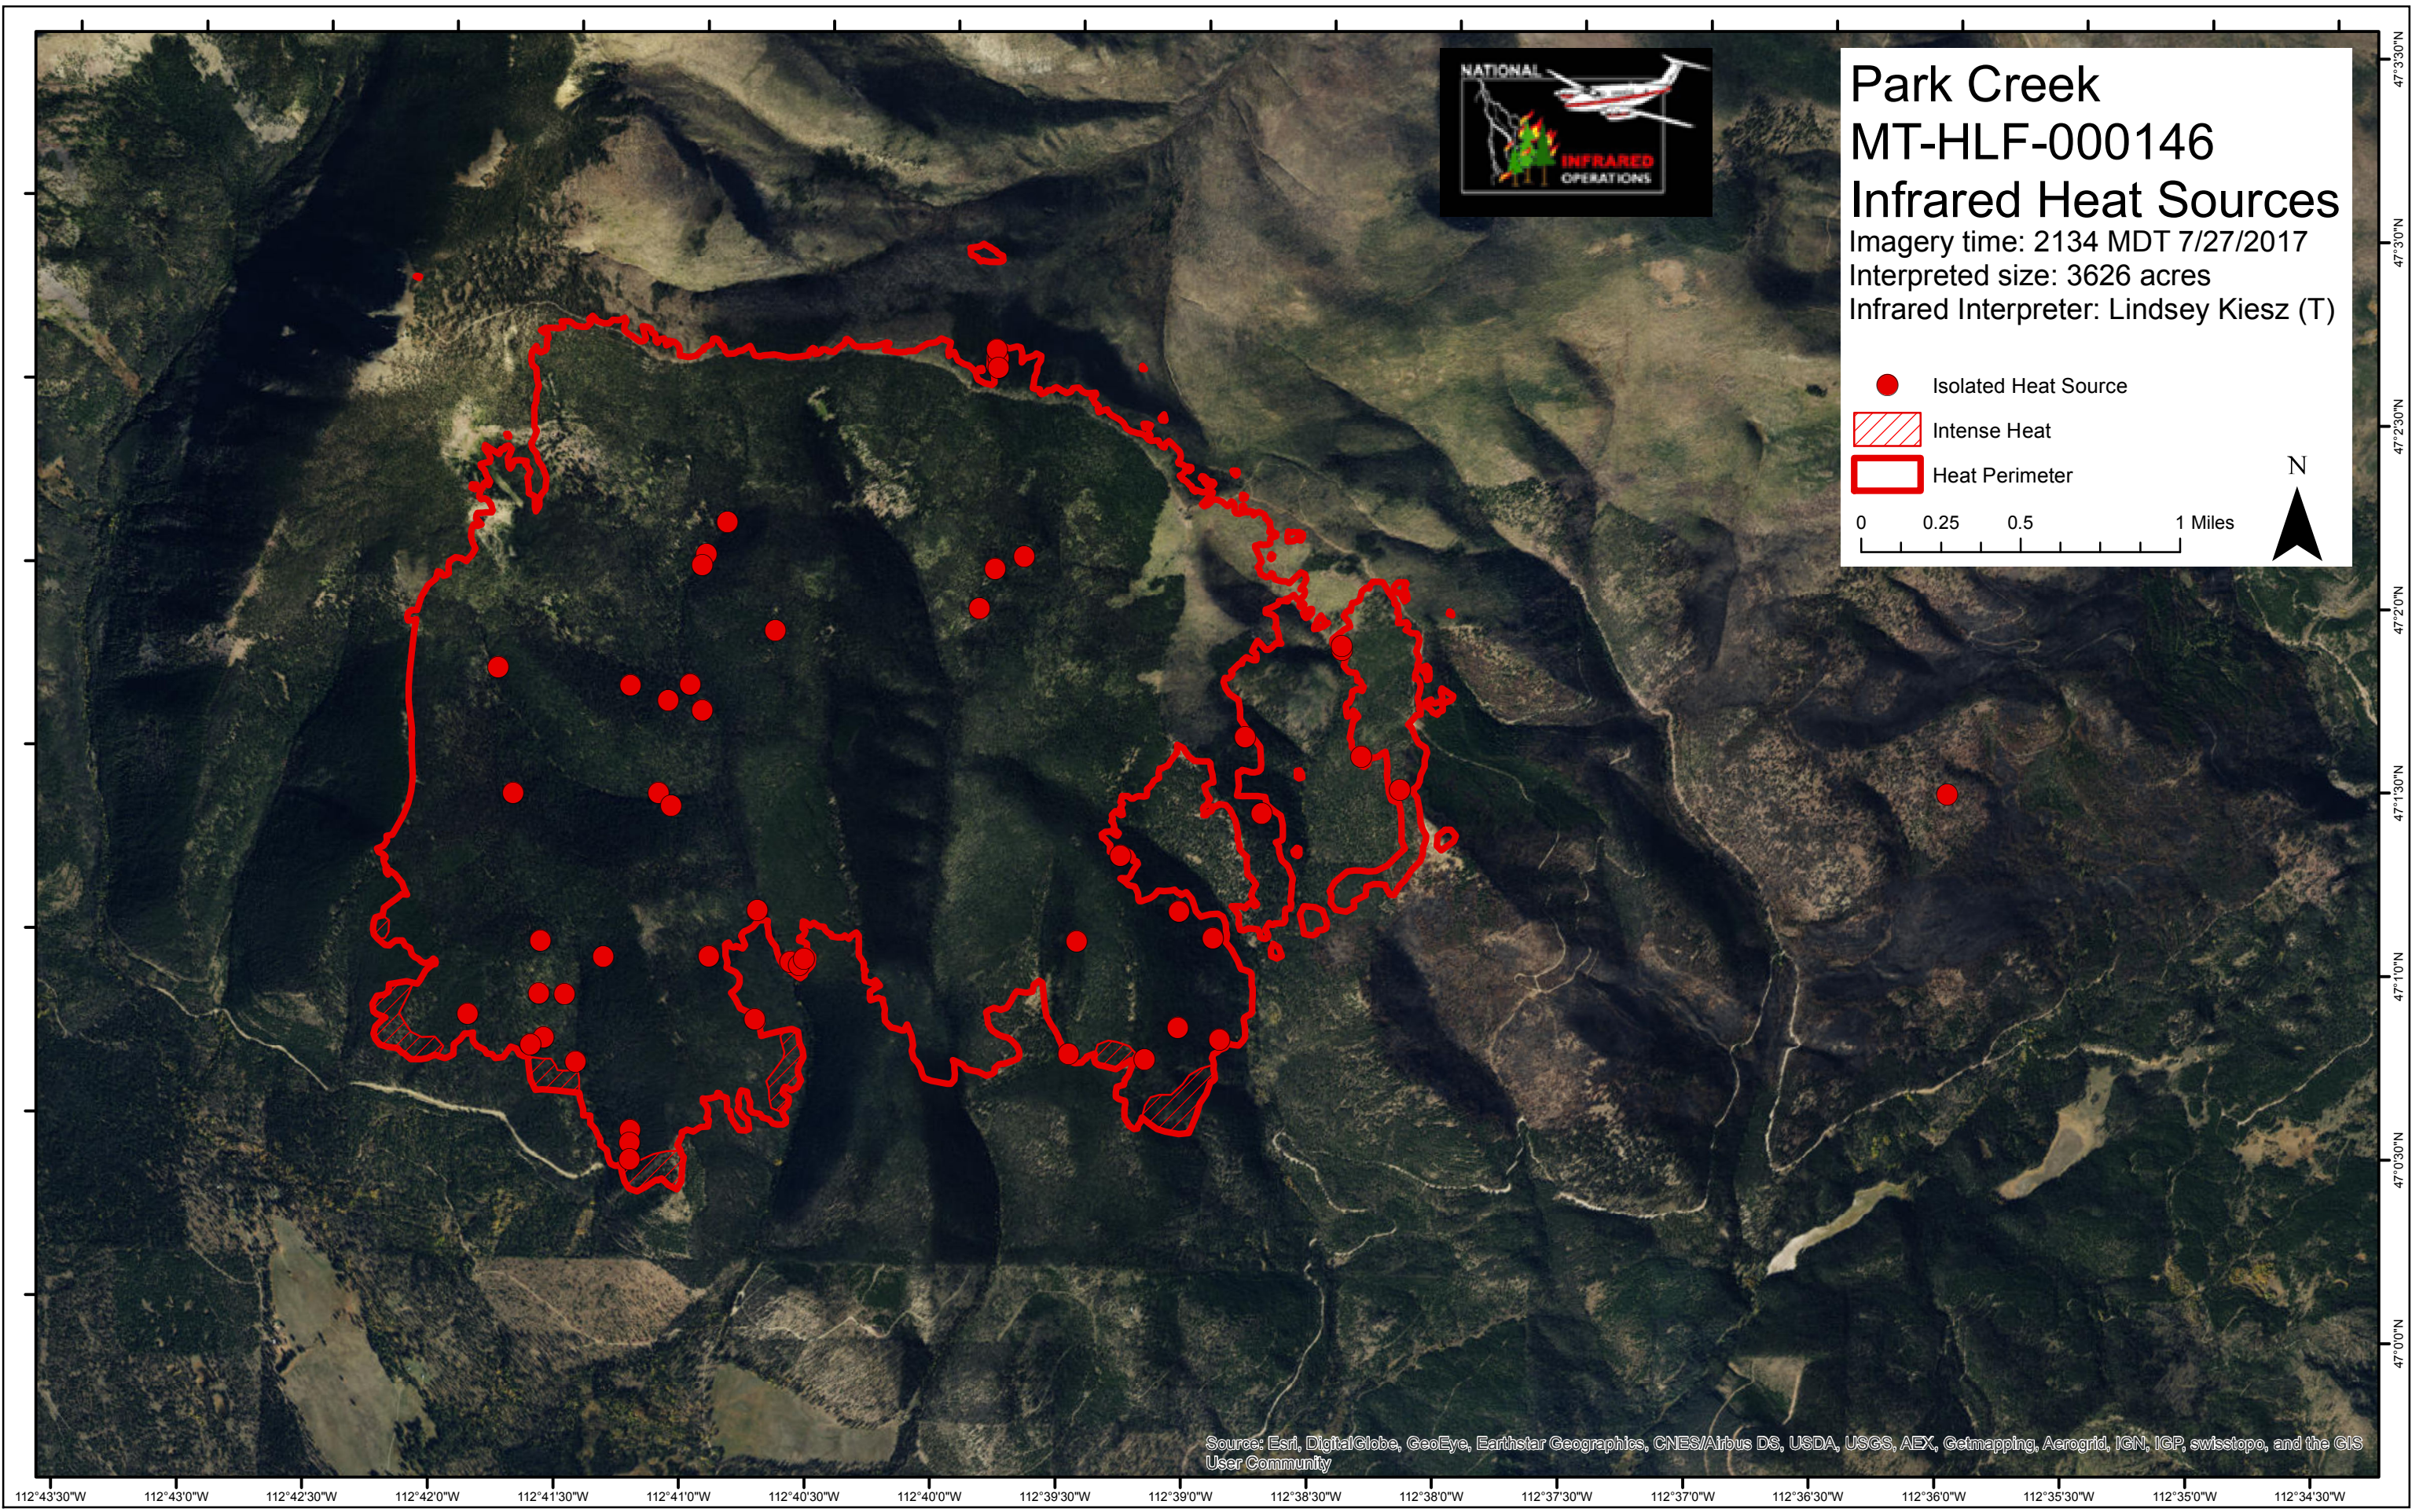

Park Creek
MT-HLF-000146
Infrared Heat Sources
Imagery time: 2134 MDT 7/27/2017
Interpreted size: 3626 acres
Infrared Interpreter: Lindsey Kiesz (T)

● Isolated Heat Source
▨ Intense Heat
□ Heat Perimeter

0 0.25 0.5 1 Miles

N

Source: Esri, DigitalGlobe, GeoEye, Earthstar Geographics, CNES/Airbus DS, USDA, USGS, AEX, Getmapping, Aerogrid, IGN, IGP, swisstopo, and the GIS User Community