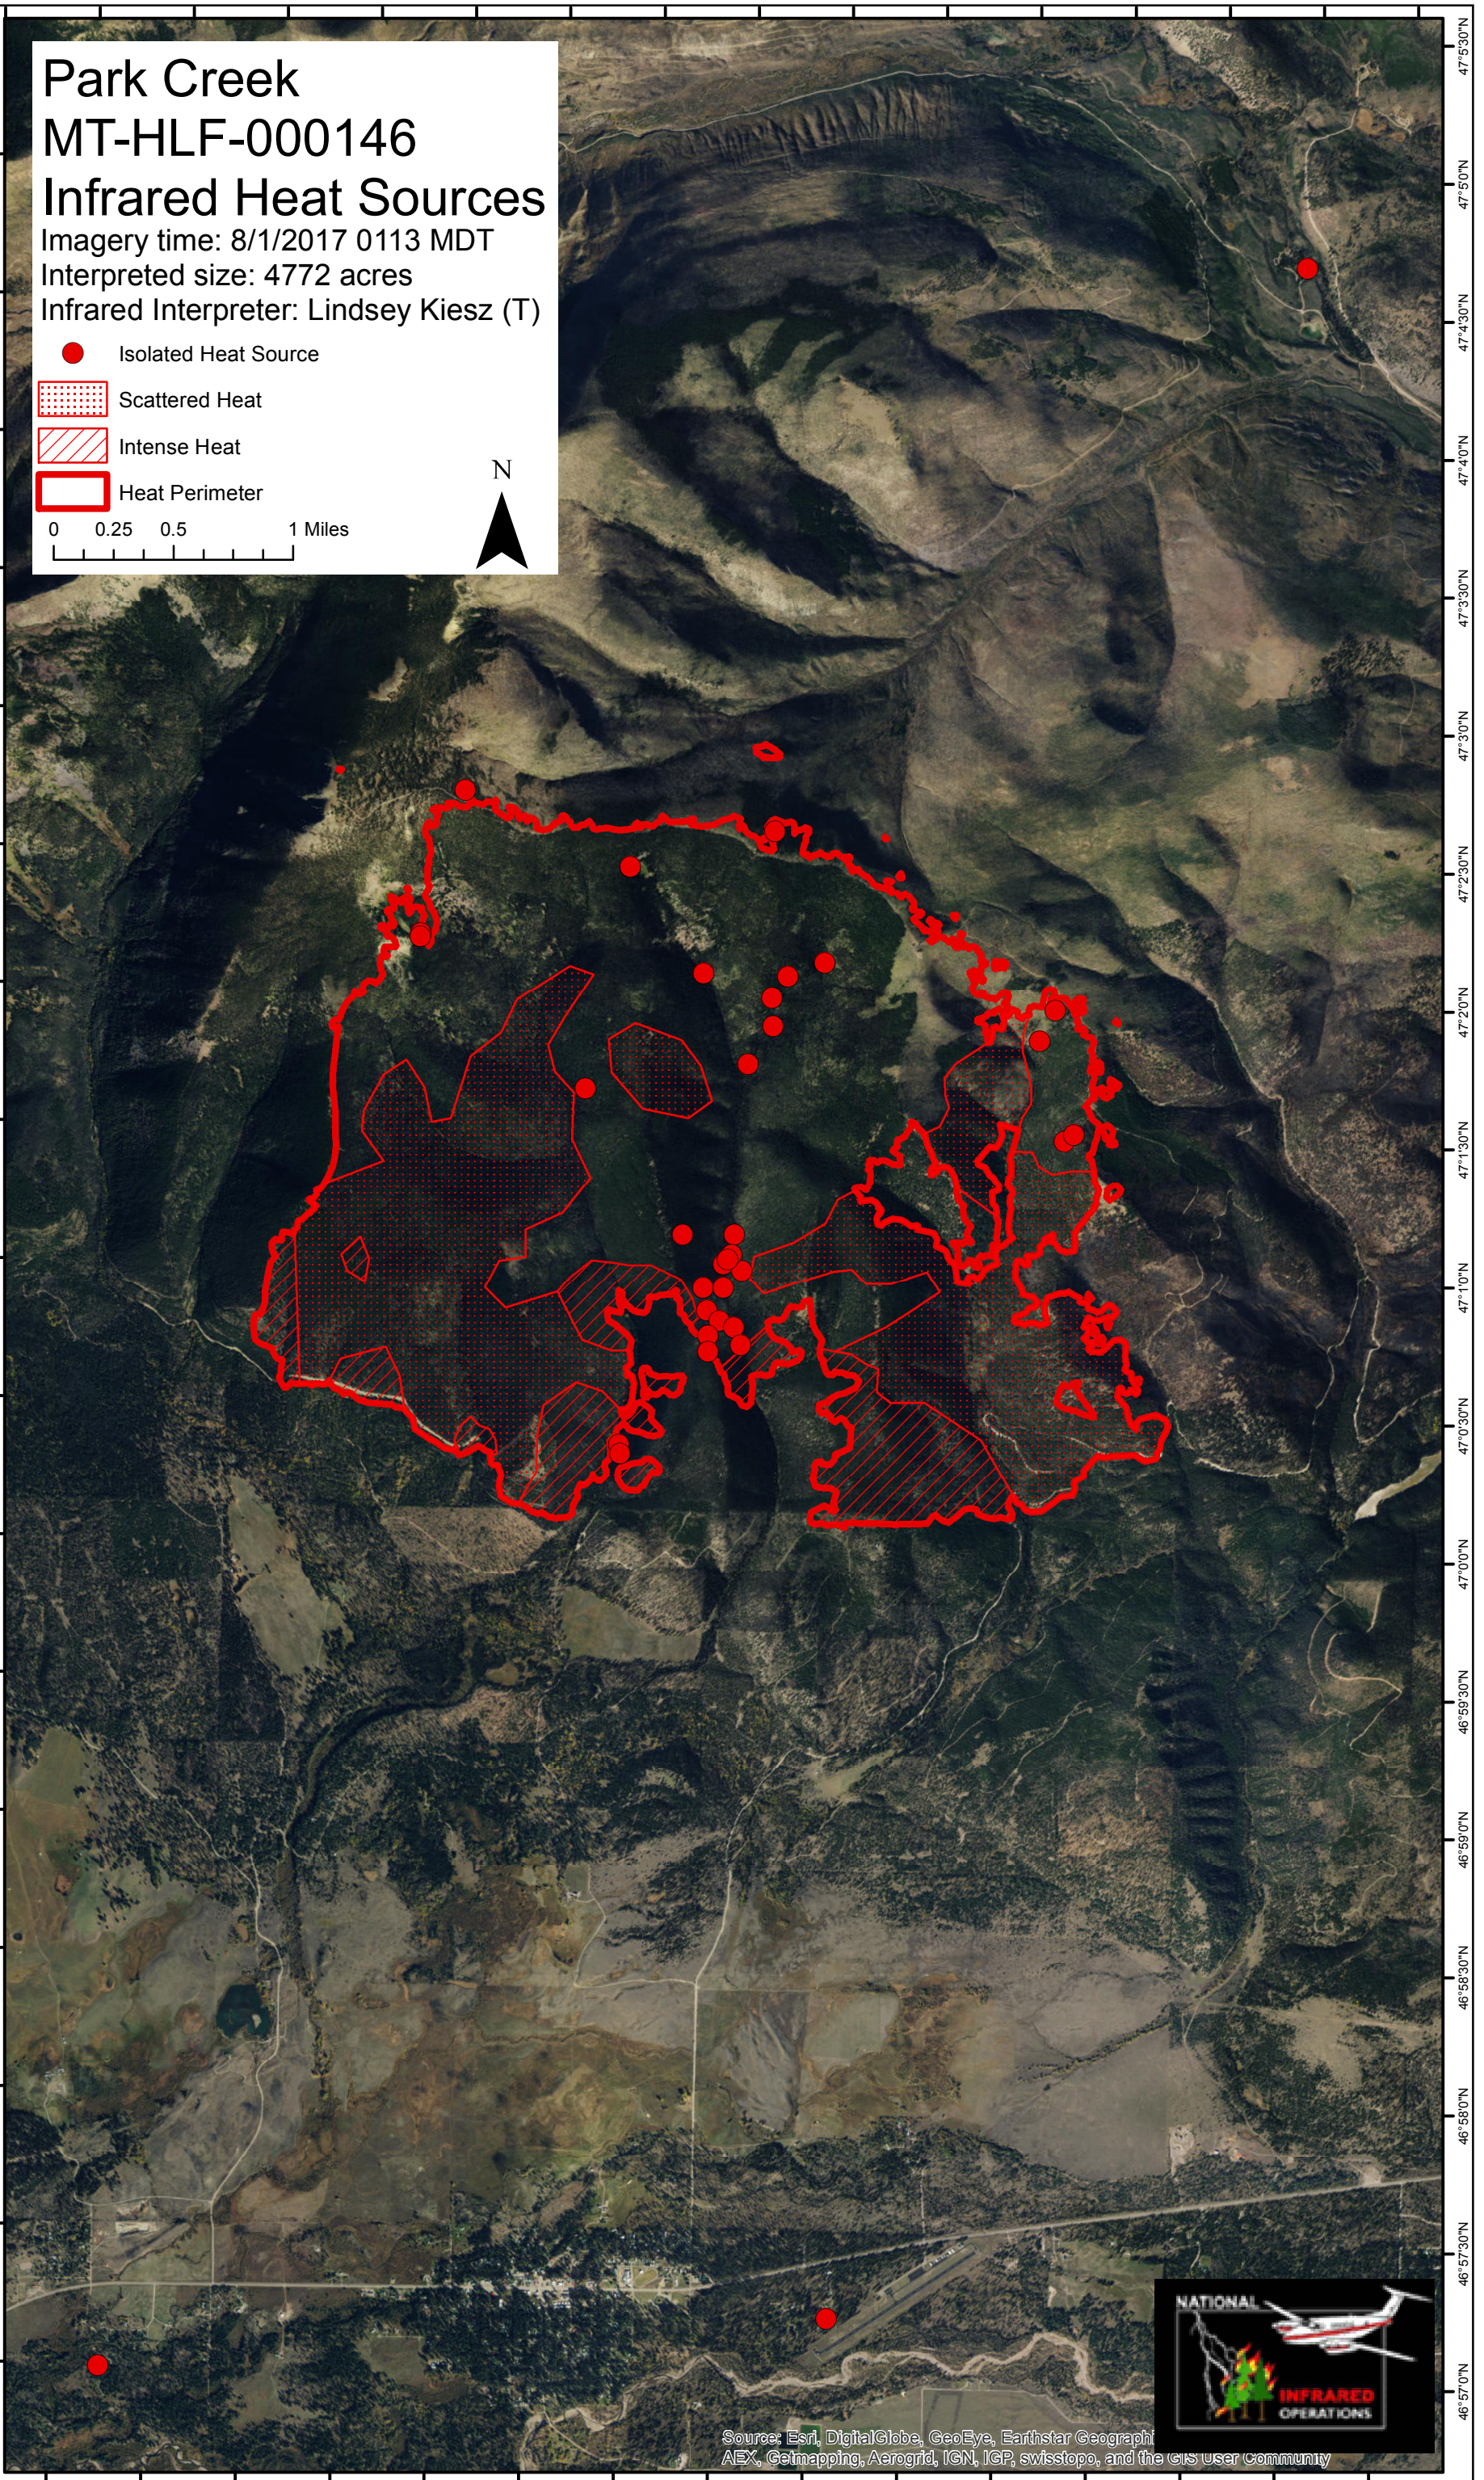

Park Creek
MT-HLF-000146
Infrared Heat Sources
Imagery time: 8/1/2017 0113 MDT
Interpreted size: 4772 acres
Infrared Interpreter: Lindsey Kiesz (T)

- Isolated Heat Source
- ▨ Scattered Heat
- ▨ Intense Heat
- ▭ Heat Perimeter

0 0.25 0.5 1 Miles

Source: Esri, DigitalGlobe, GeoEye, Earthstar Geographi
AEX, Getmapping, Aerogrid, IGN, IGP, swisstopo, and the GIS User Community

112°43'30"W 112°43'0"W 112°42'30"W 112°42'0"W 112°41'30"W 112°41'0"W 112°40'30"W 112°40'0"W 112°39'30"W 112°39'0"W 112°38'30"W 112°38'0"W 112°37'30"W 112°37'0"W 112°36'30"W

46°57'0"N 46°57'30"N 46°58'0"N 46°58'30"N 46°59'0"N 46°59'30"N 47°0'0"N 47°0'30"N 47°1'0"N 47°1'30"N 47°2'0"N 47°2'30"N 47°3'0"N 47°3'30"N 47°4'0"N 47°4'30"N 47°5'0"N 47°5'30"N