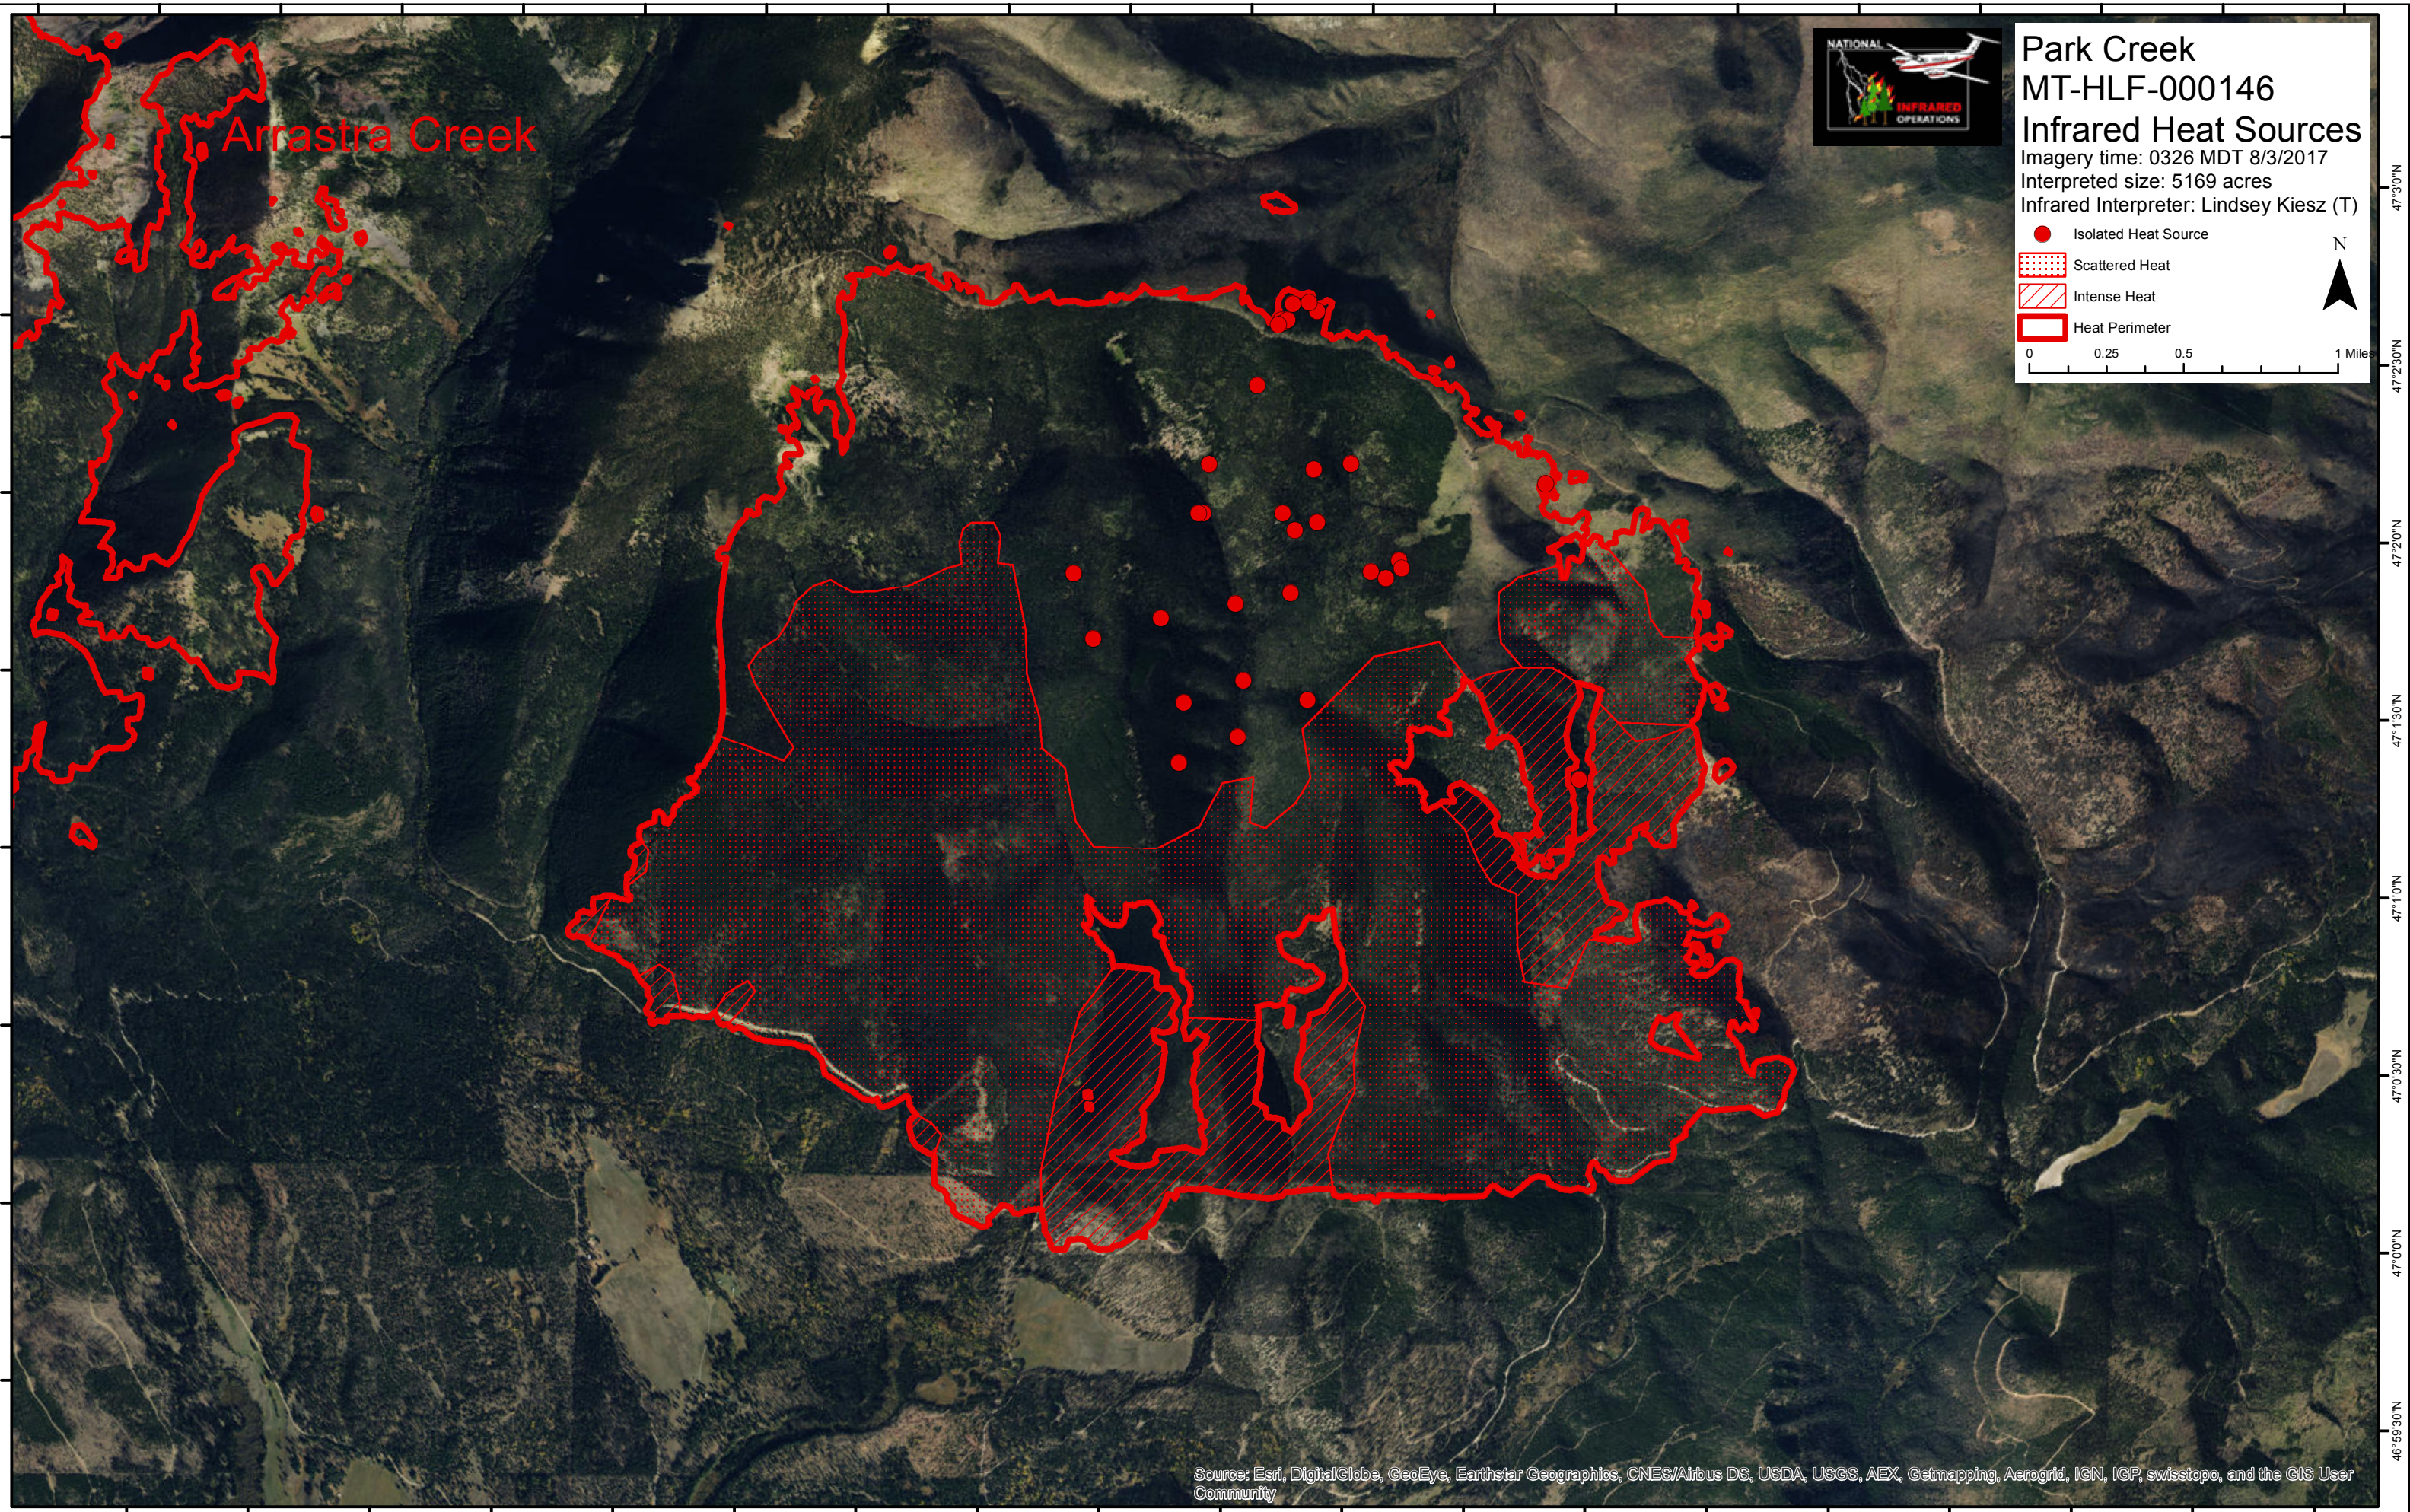

**Park Creek**  
**MT-HLF-000146**  
**Infrared Heat Sources**  
Imagery time: 0326 MDT 8/3/2017  
Interpreted size: 5169 acres  
Infrared Interpreter: Lindsey Kiesz (T)

● Isolated Heat Source  
▨ Scattered Heat  
▧ Intense Heat  
▭ Heat Perimeter

0 0.25 0.5 1 Miles

N

Arrastra Creek

Source: Esri, DigitalGlobe, GeoEye, Earthstar Geographics, CNES/Airbus DS, USDA, USGS, AEX, Getmapping, Aerogrid, IGN, IGP, swisstopo, and the GIS User Community

112°44'30"W 112°44'0"W 112°43'30"W 112°43'0"W 112°42'30"W 112°42'0"W 112°41'30"W 112°41'0"W 112°40'30"W 112°40'0"W 112°39'30"W 112°39'0"W 112°38'30"W 112°38'0"W 112°37'30"W 112°37'0"W 112°36'30"W 112°36'0"W 112°35'30"W

47°30'N  
47°30'N  
47°20'N  
47°13'0"N  
47°10'N  
47°03'0"N  
47°00'N  
46°59'30"N