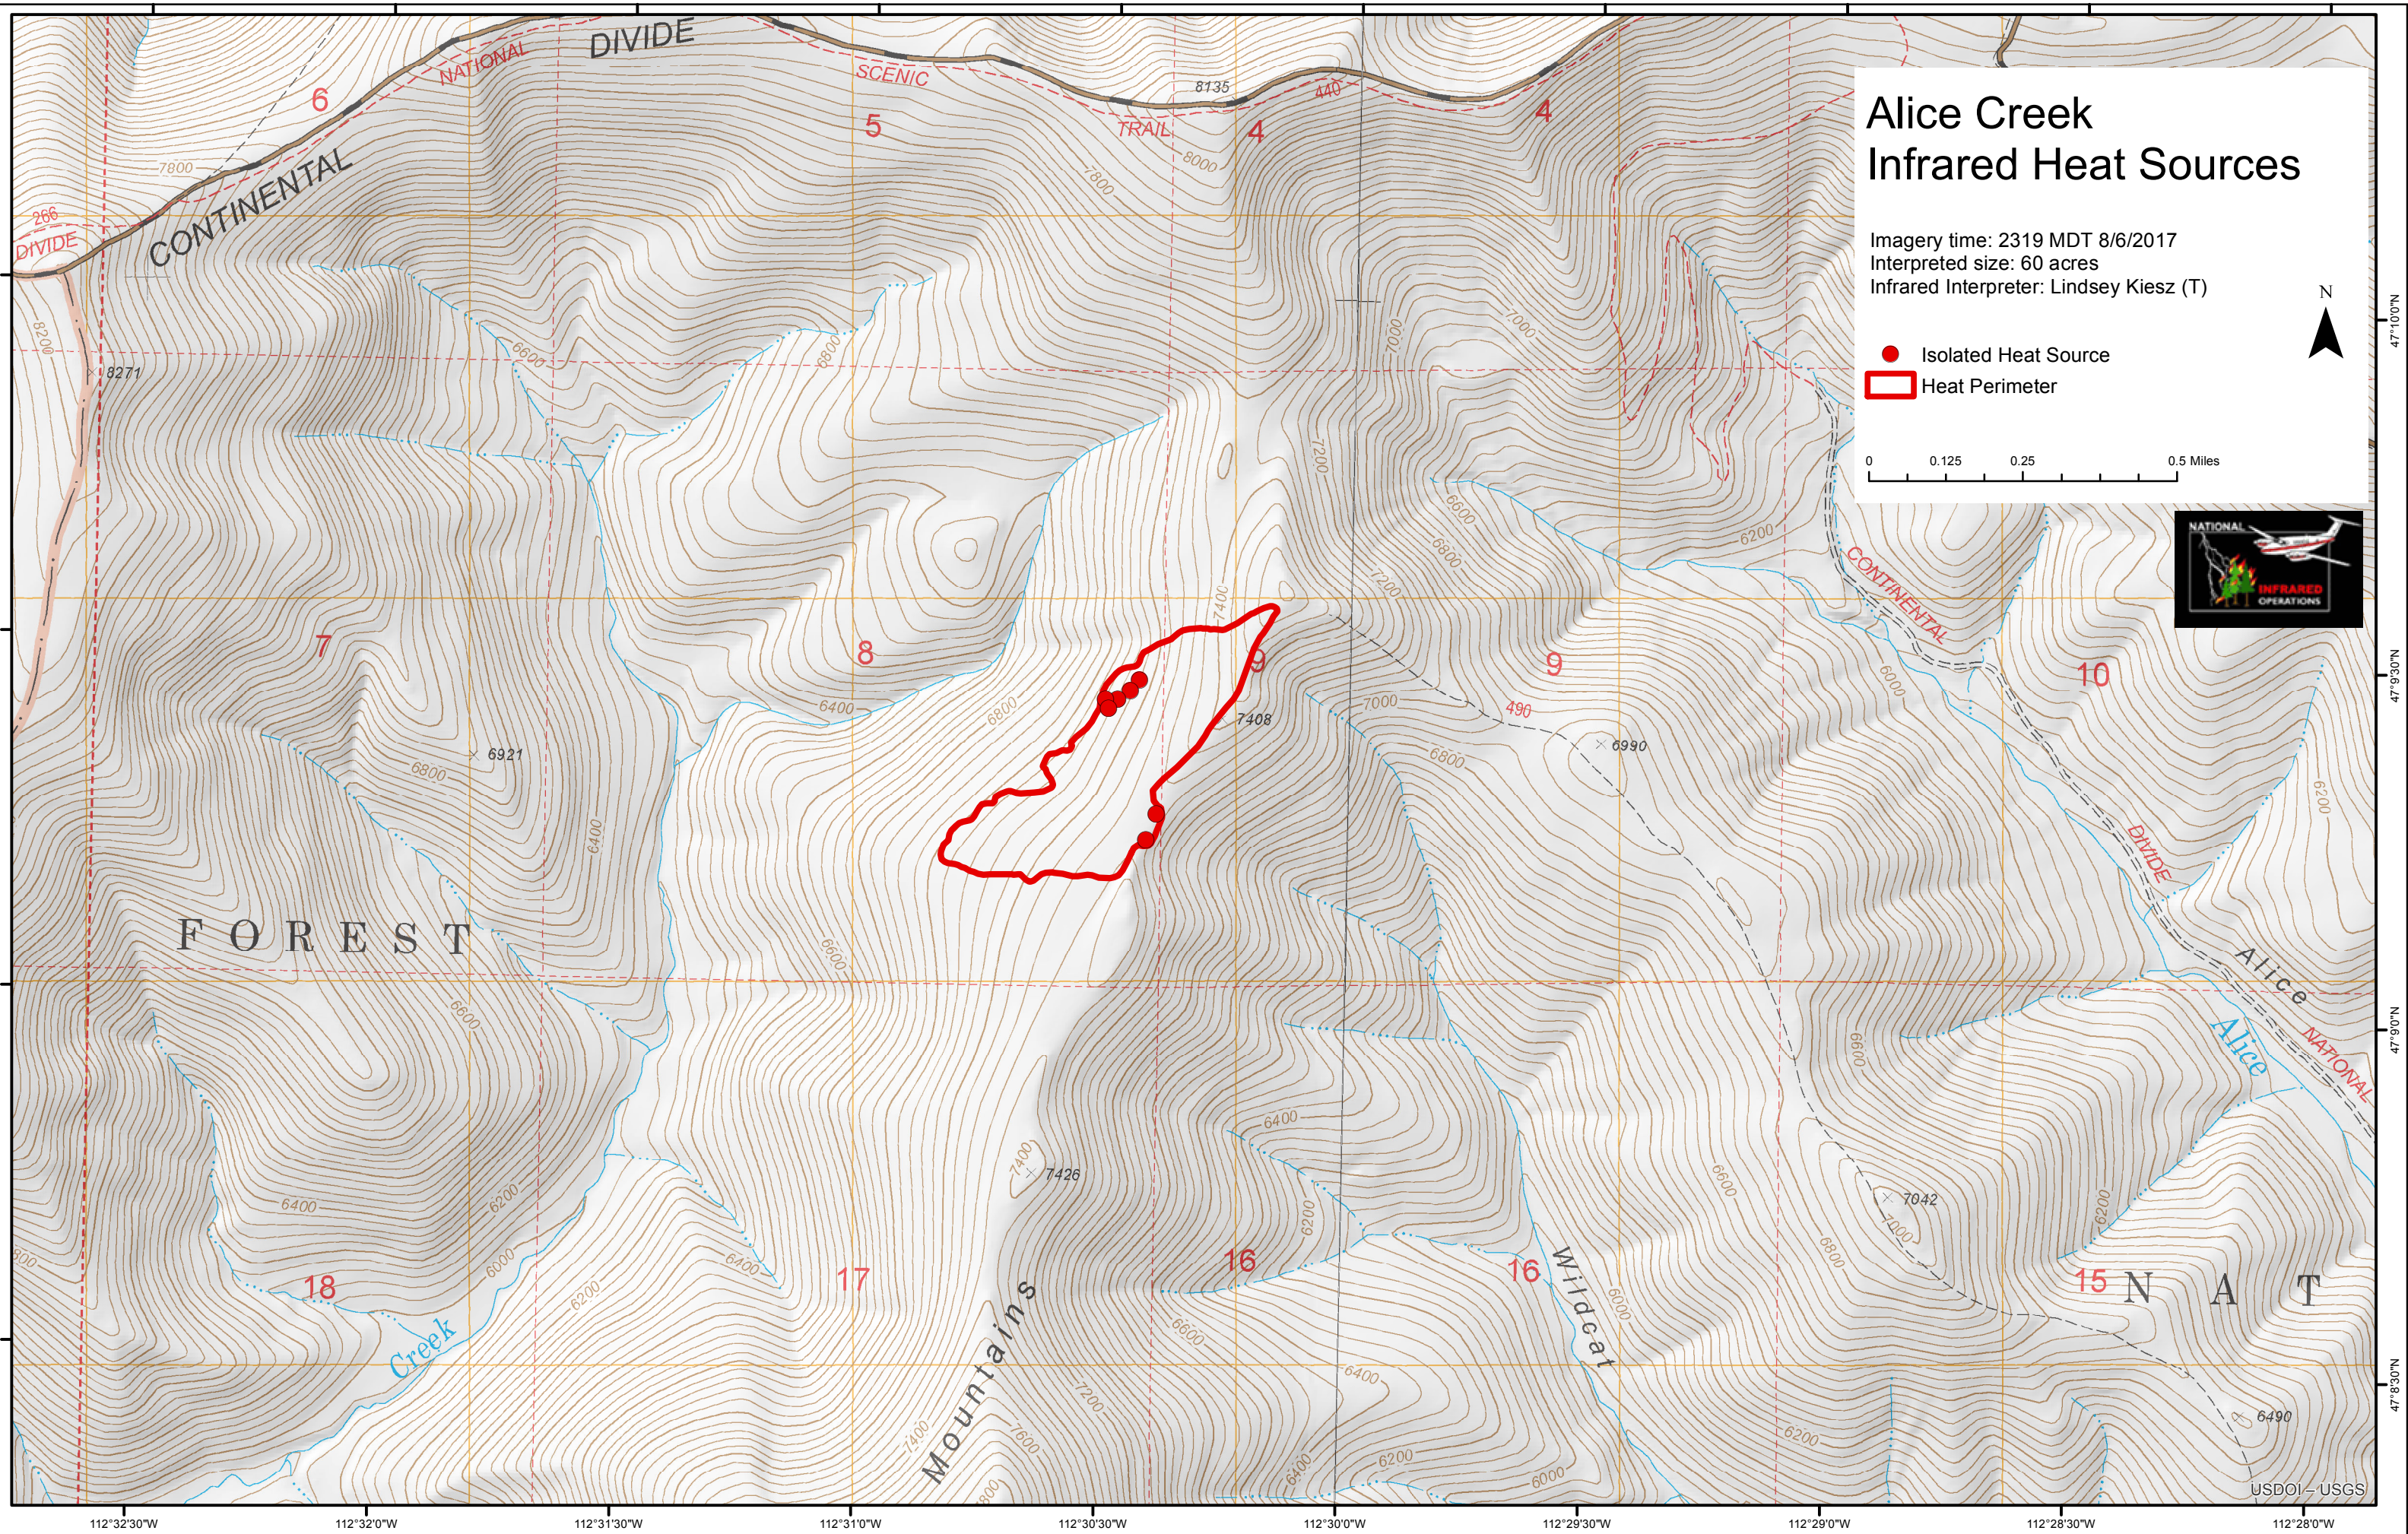

Alice Creek Infrared Heat Sources

Imagery time: 2319 MDT 8/6/2017
Interpreted size: 60 acres
Infrared Interpreter: Lindsey Kiesz (T)

- Isolated Heat Source
- ▭ Heat Perimeter

0 0.125 0.25 0.5 Miles

47°10'0"N
47°9'30"N
47°9'0"N
47°8'30"N

112°32'30"W 112°32'0"W 112°31'30"W 112°31'0"W 112°30'30"W 112°30'0"W 112°29'30"W 112°29'0"W 112°28'30"W 112°28'0"W