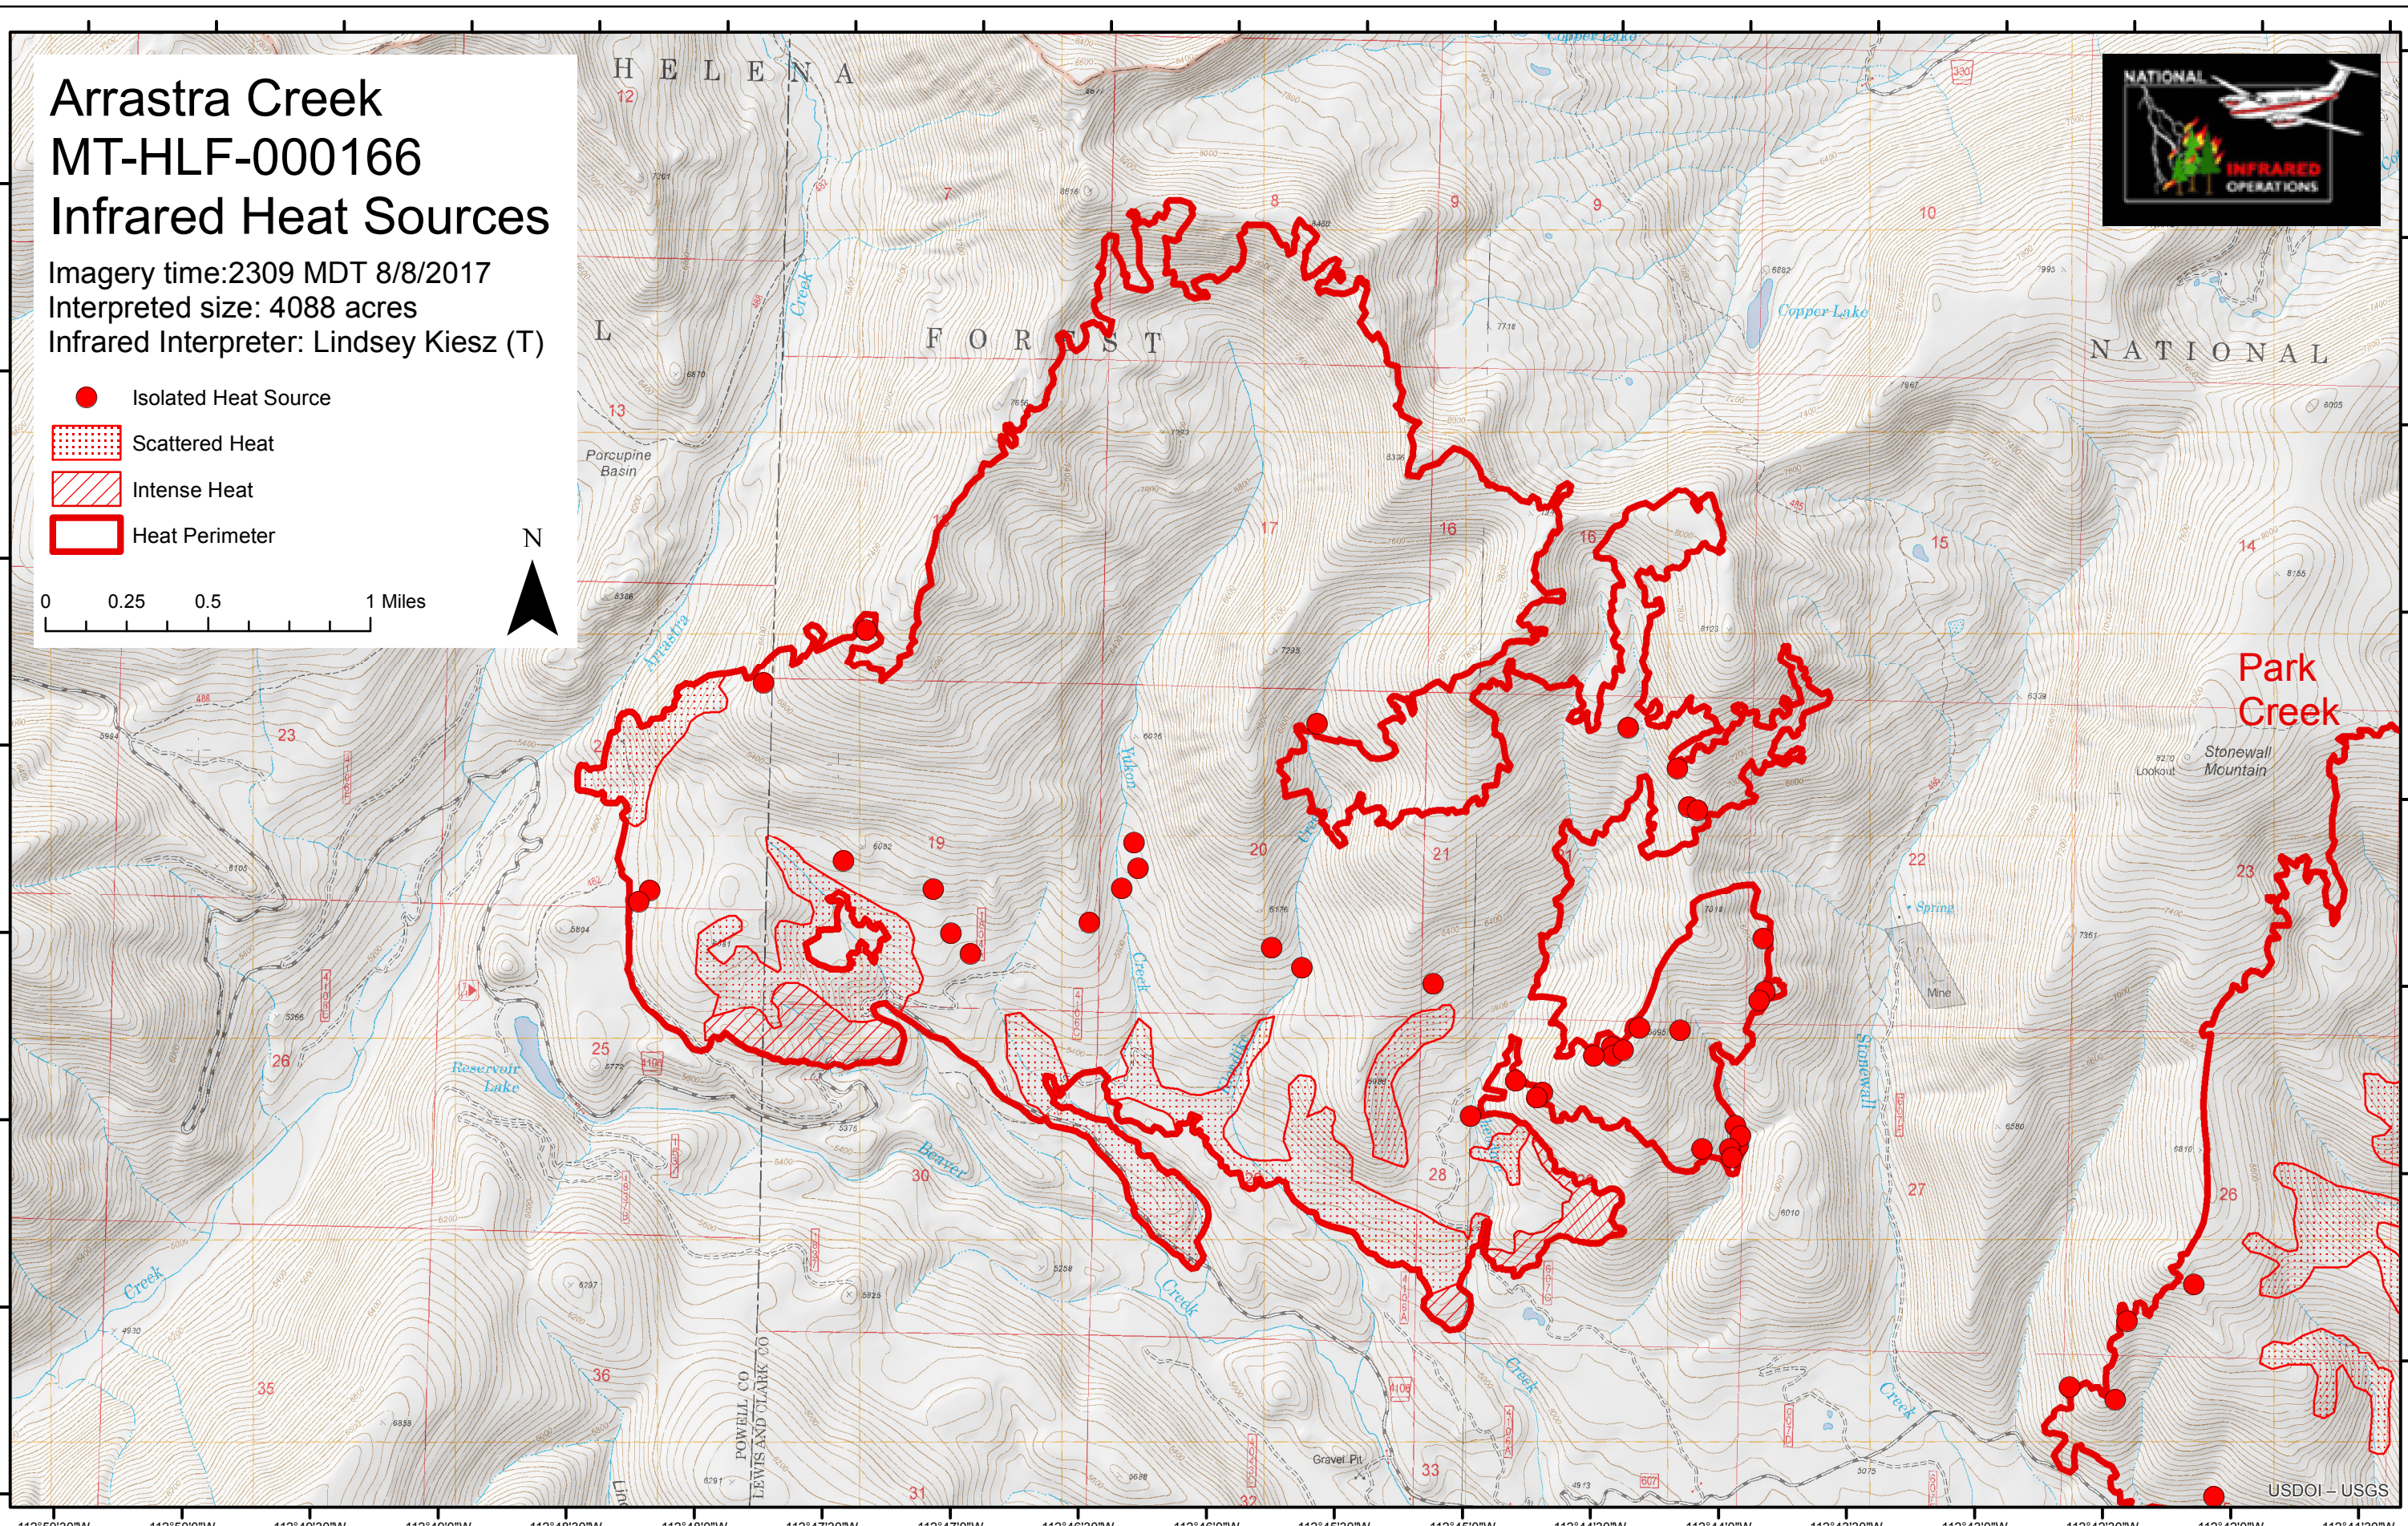

Arrastra Creek MT-HLF-000166 Infrared Heat Sources

Imagery time: 2309 MDT 8/8/2017
Interpreted size: 4088 acres
Infrared Interpreter: Lindsey Kiesz (T)

- Isolated Heat Source
- ▨ Scattered Heat
- ▨ Intense Heat
- ▭ Heat Perimeter

0 0.25 0.5 1 Miles

Park Creek

Stonewall Mountain

USDOI - USGS