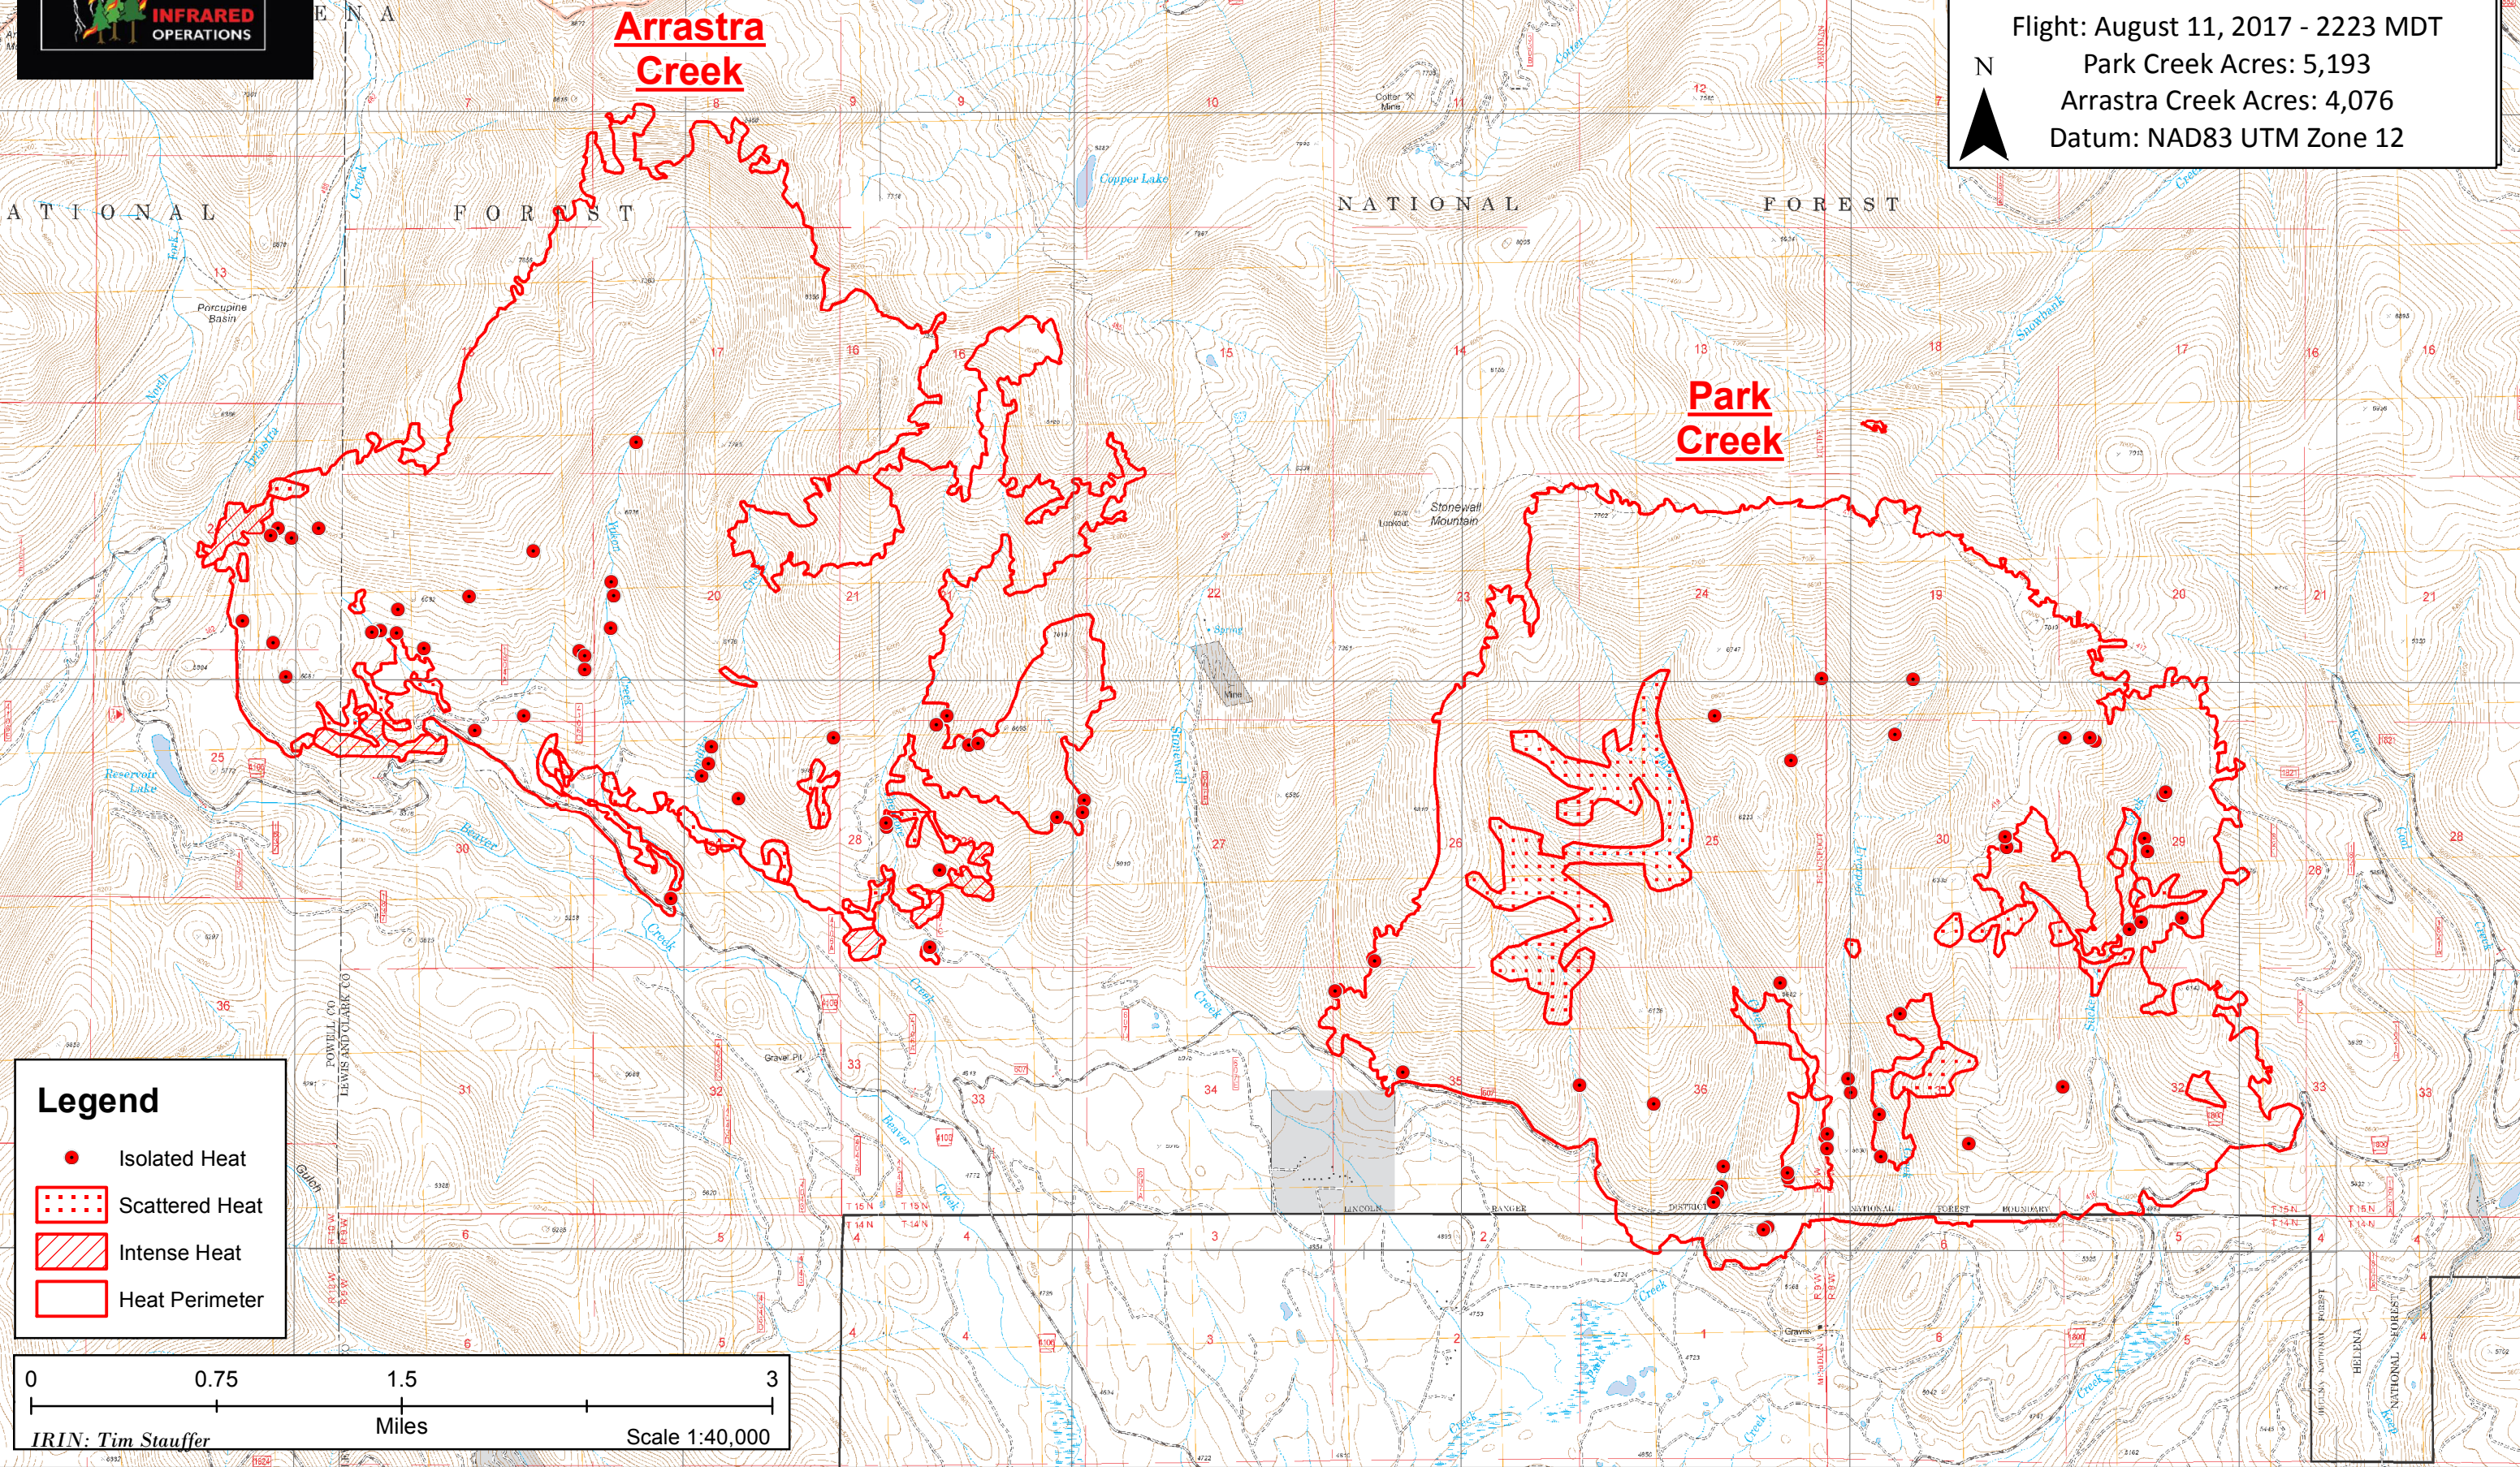

112°48'0"W

112°46'0"W

112°44'0"W

112°42'0"W

112°40'0"W

112°38'0"W

**Park Creek & Arrastra Creek  
Infrared Map - August 12, 2017**

Flight: August 11, 2017 - 2223 MDT  
 Park Creek Acres: 5,193  
 Arrastra Creek Acres: 4,076  
 Datum: NAD83 UTM Zone 12

**Legend**

- Isolated Heat
- ▤ Scattered Heat
- ▨ Intense Heat
- ▭ Heat Perimeter

0 0.75 1.5 3  
Miles  
Scale 1:40,000  
IRIN: Tim Stauffer

112°48'0"W

112°46'0"W

112°44'0"W

112°42'0"W

112°40'0"W

112°38'0"W

47°40'N

47°20'N

47°00'N

47°40'N

47°20'N

47°00'N