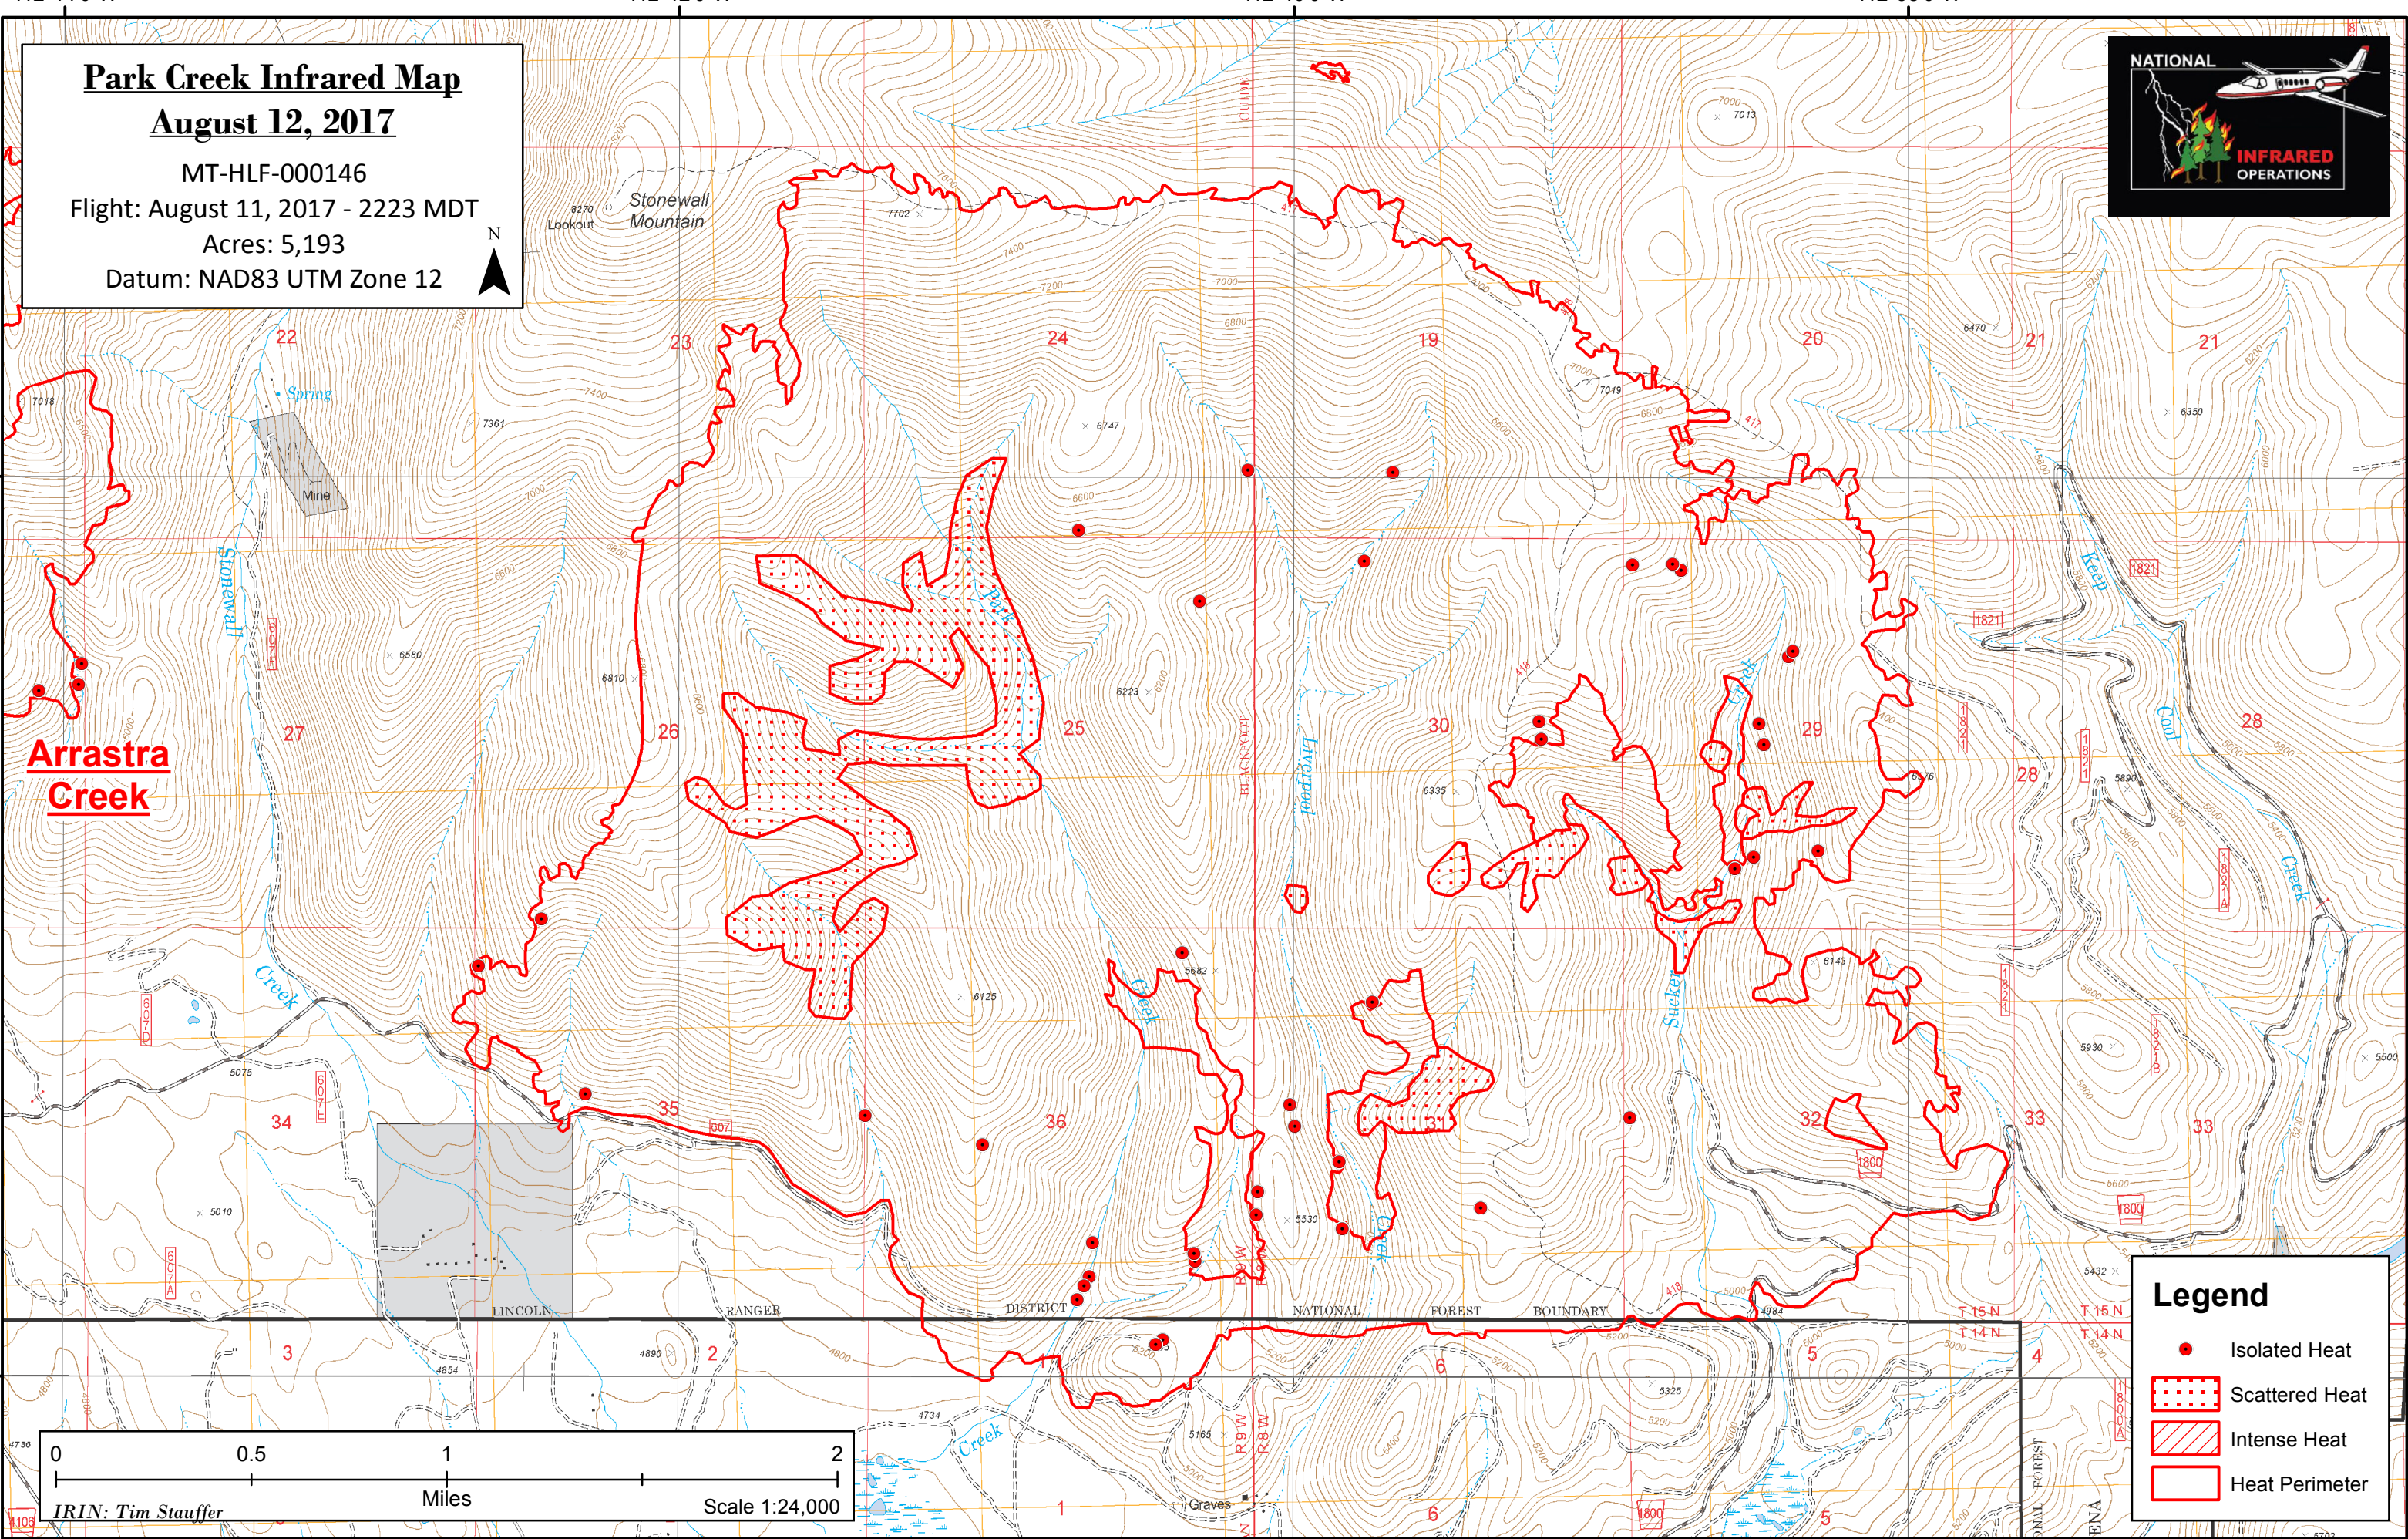

112°44'0"W

112°42'0"W

112°40'0"W

112°38'0"W

Park Creek Infrared Map

August 12, 2017

MT-HLF-000146

Flight: August 11, 2017 - 2223 MDT

Acres: 5,193

Datum: NAD83 UTM Zone 12

**Arrastra
Creek**

Legend

-  Isolated Heat
-  Scattered Heat
-  Intense Heat
-  Heat Perimeter

112°44'0"W

112°42'0"W

112°40'0"W

112°38'0"W

47°20'N

47°20'N

47°00'N

47°00'N