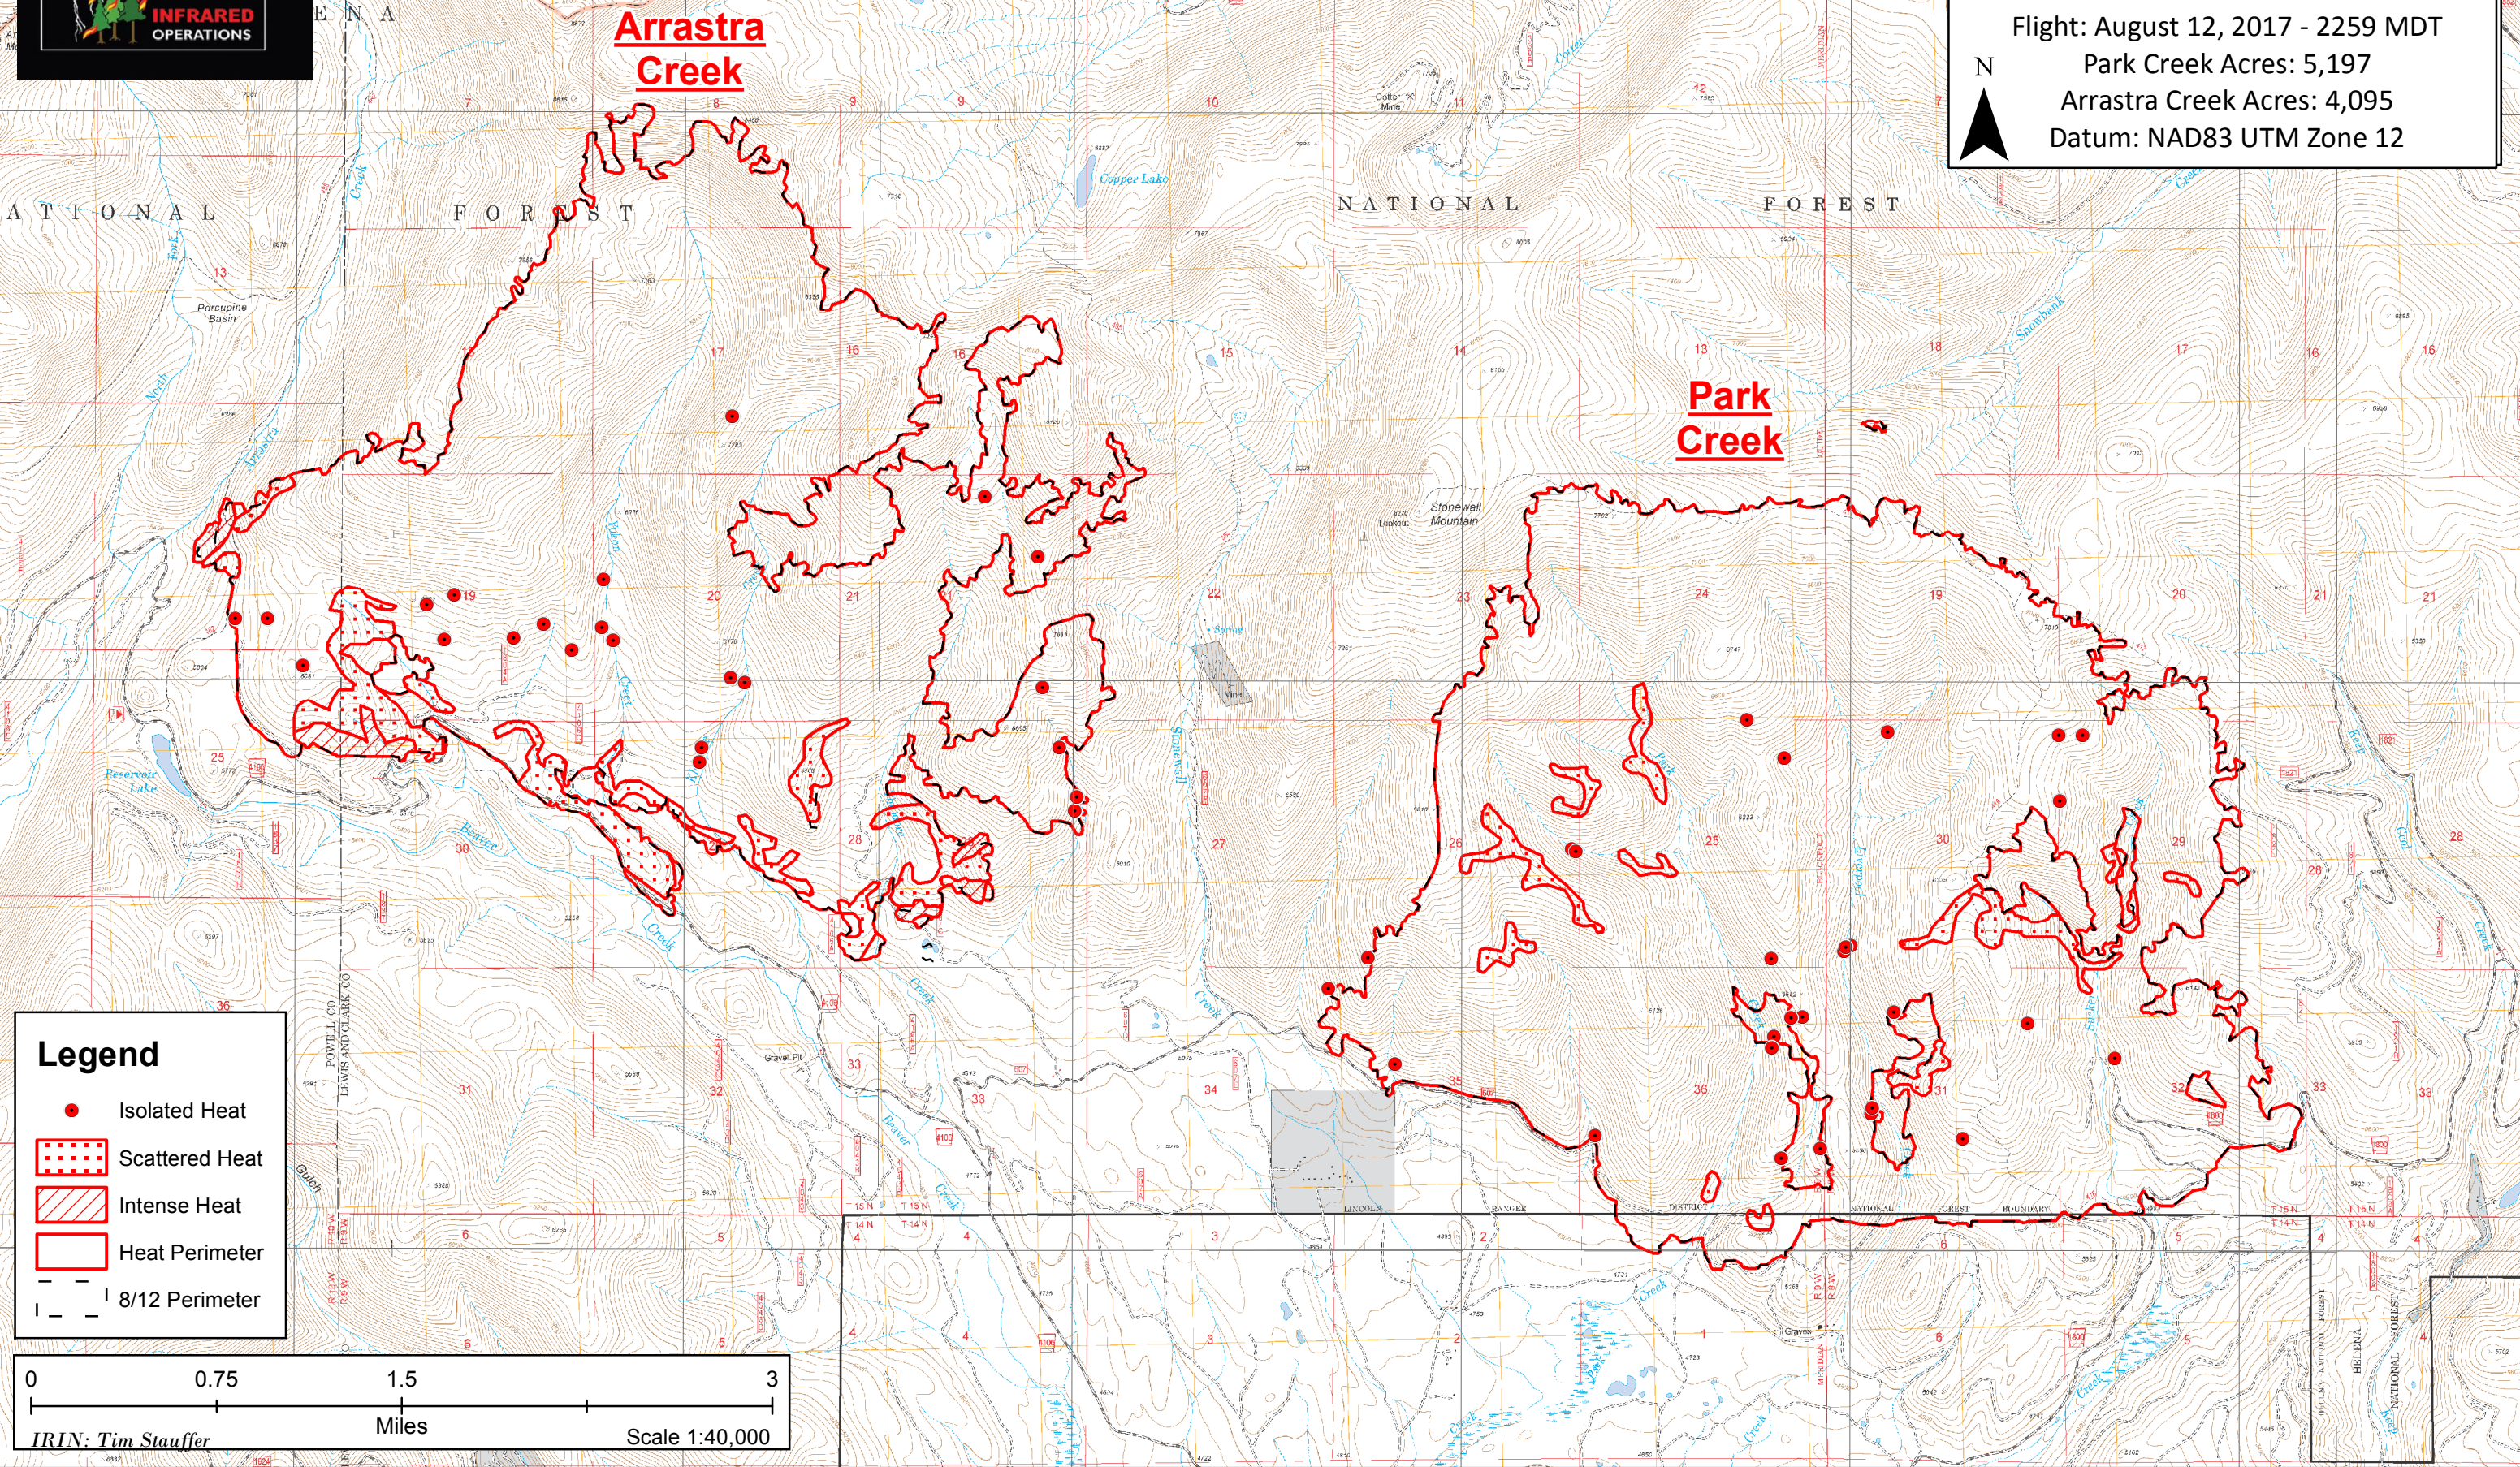

112°48'0"W

112°46'0"W

112°44'0"W

112°42'0"W

112°40'0"W

112°38'0"W

**Park Creek & Arrastra Creek
Infrared Map - August 13, 2017**

Flight: August 12, 2017 - 2259 MDT
 Park Creek Acres: 5,197
 Arrastra Creek Acres: 4,095
 Datum: NAD83 UTM Zone 12

Legend

- Isolated Heat
- Scattered Heat
- Intense Heat
- Heat Perimeter
- 8/12 Perimeter

0 0.75 1.5 3
 Miles

Scale 1:40,000

IRIN: Tim Stauffer

112°48'0"W

112°46'0"W

112°44'0"W

112°42'0"W

112°40'0"W

112°38'0"W

47°40'N

47°20'N

47°00'N

47°40'N

47°20'N

47°00'N