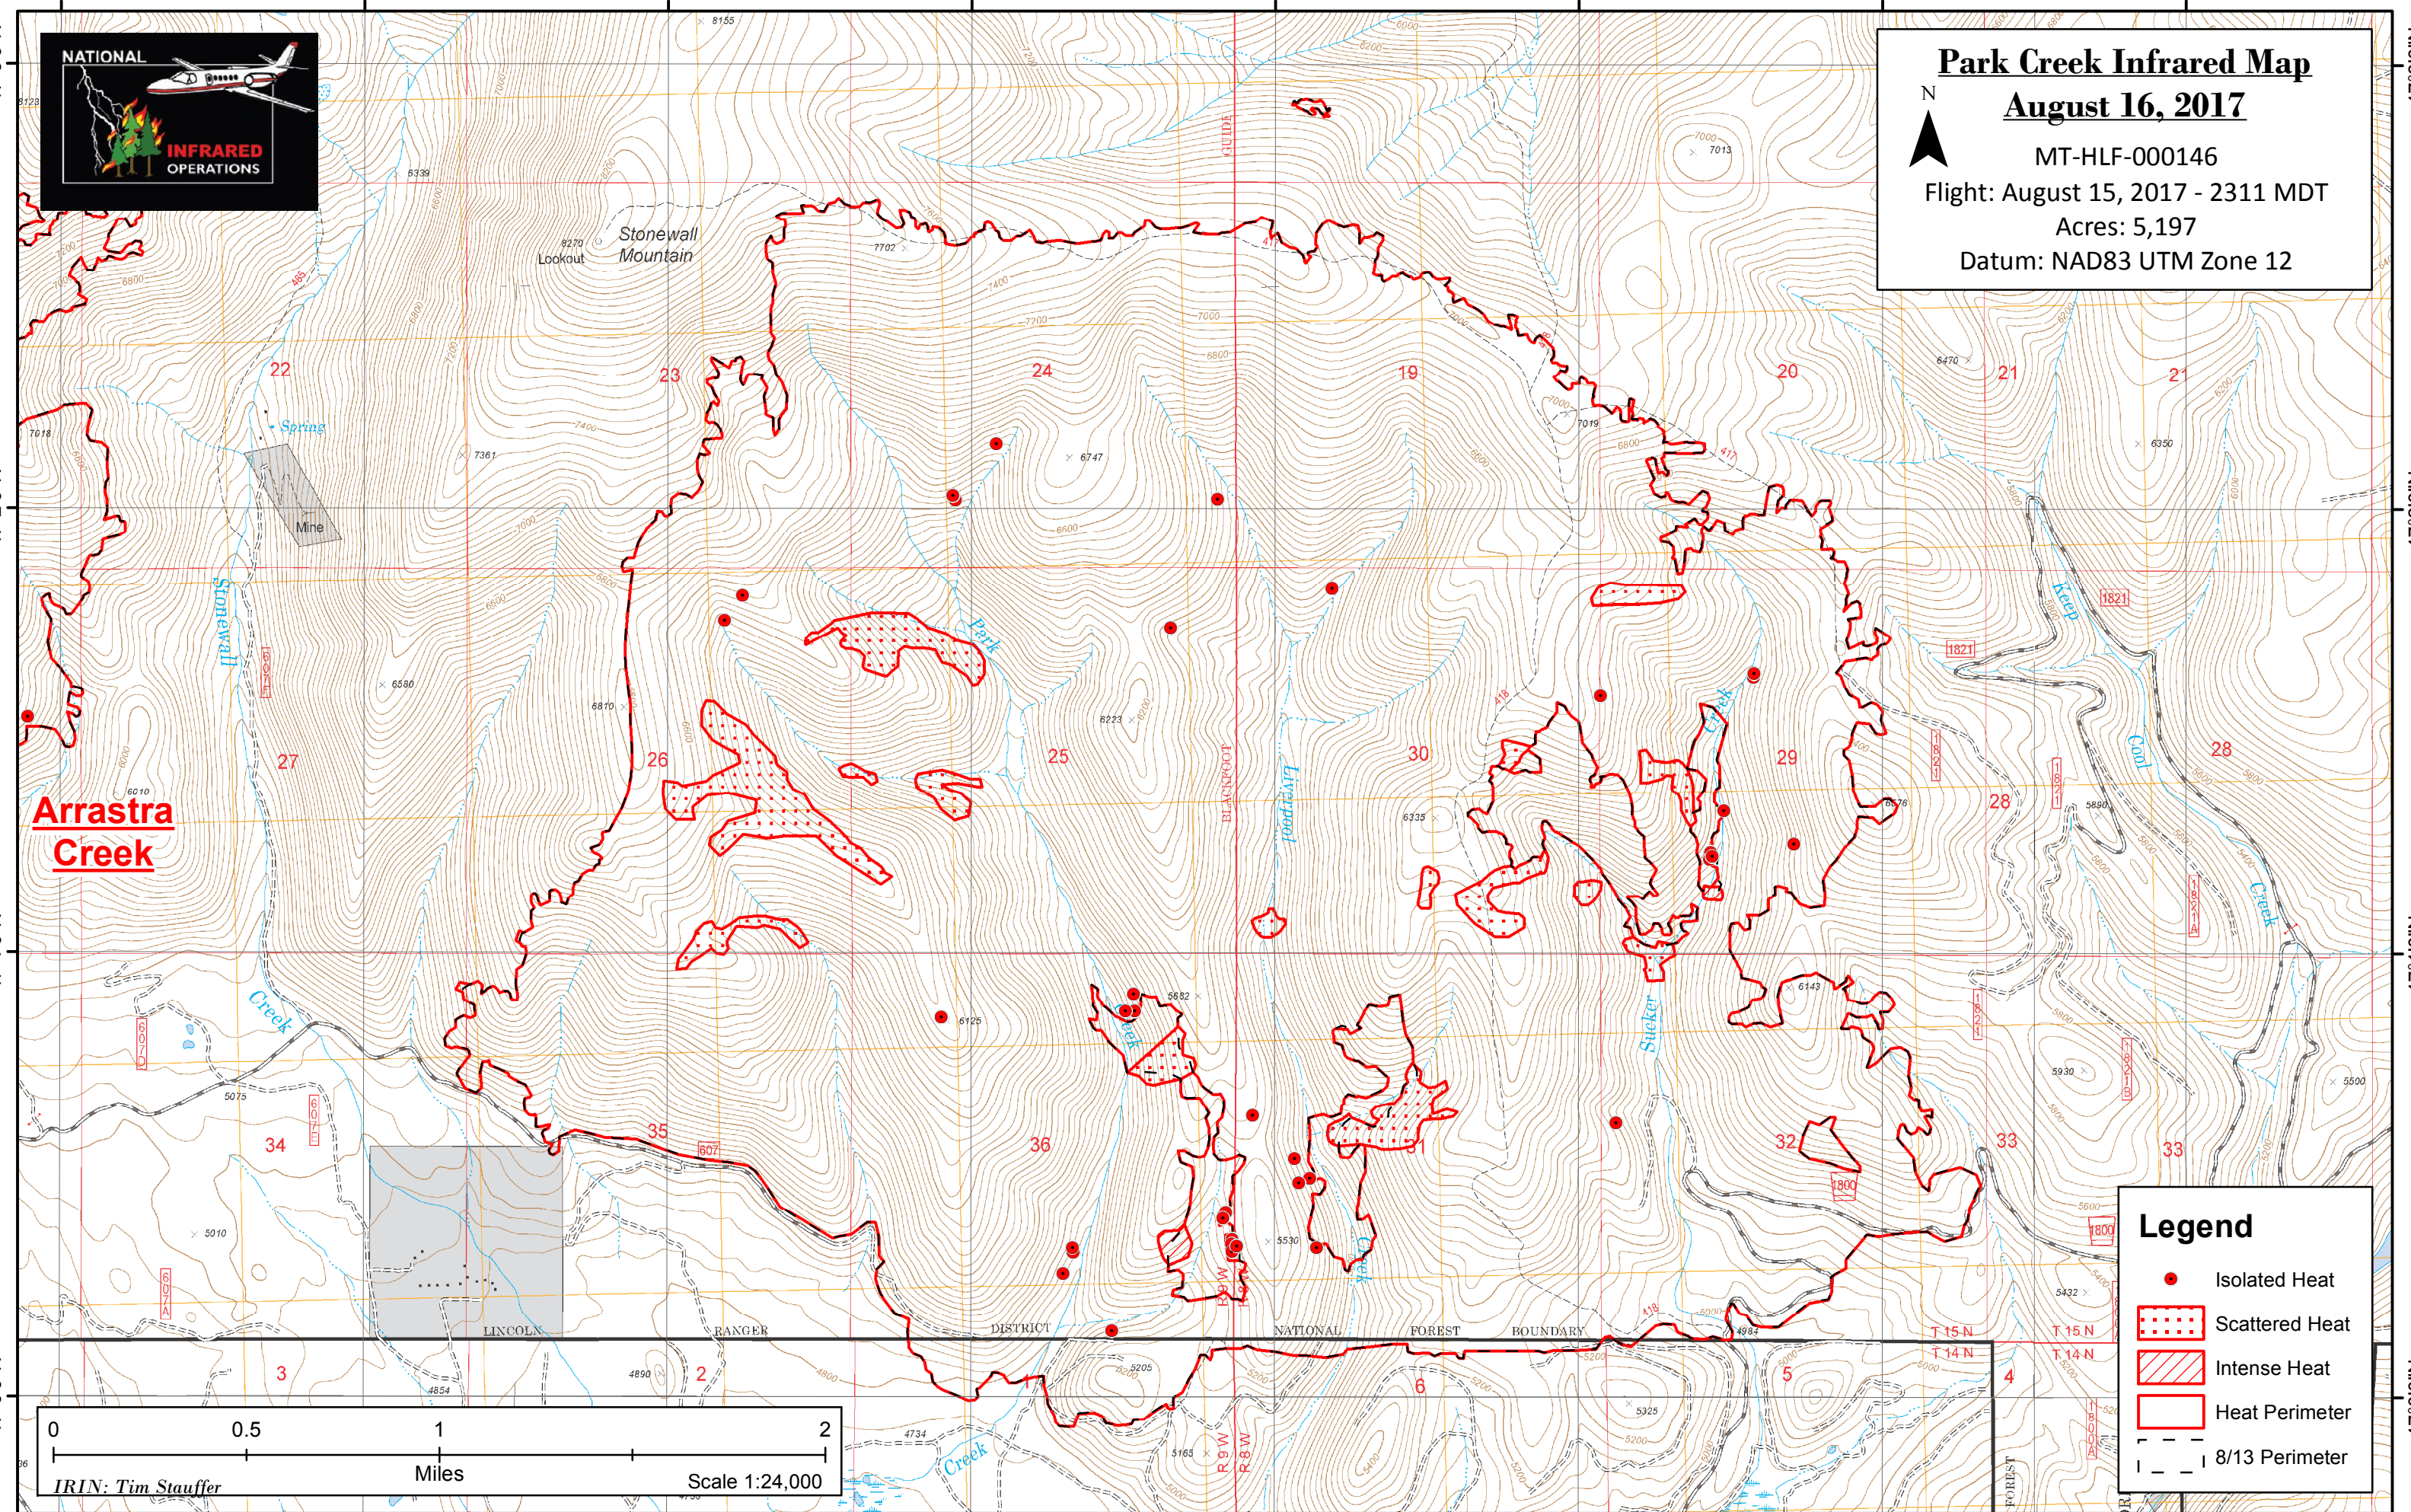

112°44'0"W 112°43'0"W 112°42'0"W 112°41'0"W 112°40'0"W 112°39'0"W 112°38'0"W 112°37'0"W

Park Creek Infrared Map
August 16, 2017
MT-HLF-000146
Flight: August 15, 2017 - 2311 MDT
Acres: 5,197
Datum: NAD83 UTM Zone 12

**Arrastra
Creek**

Legend

- Isolated Heat
- Scattered Heat
- Intense Heat
- Heat Perimeter
- 8/13 Perimeter

112°44'0"W 112°43'0"W 112°42'0"W 112°41'0"W 112°40'0"W 112°39'0"W 112°38'0"W 112°37'0"W