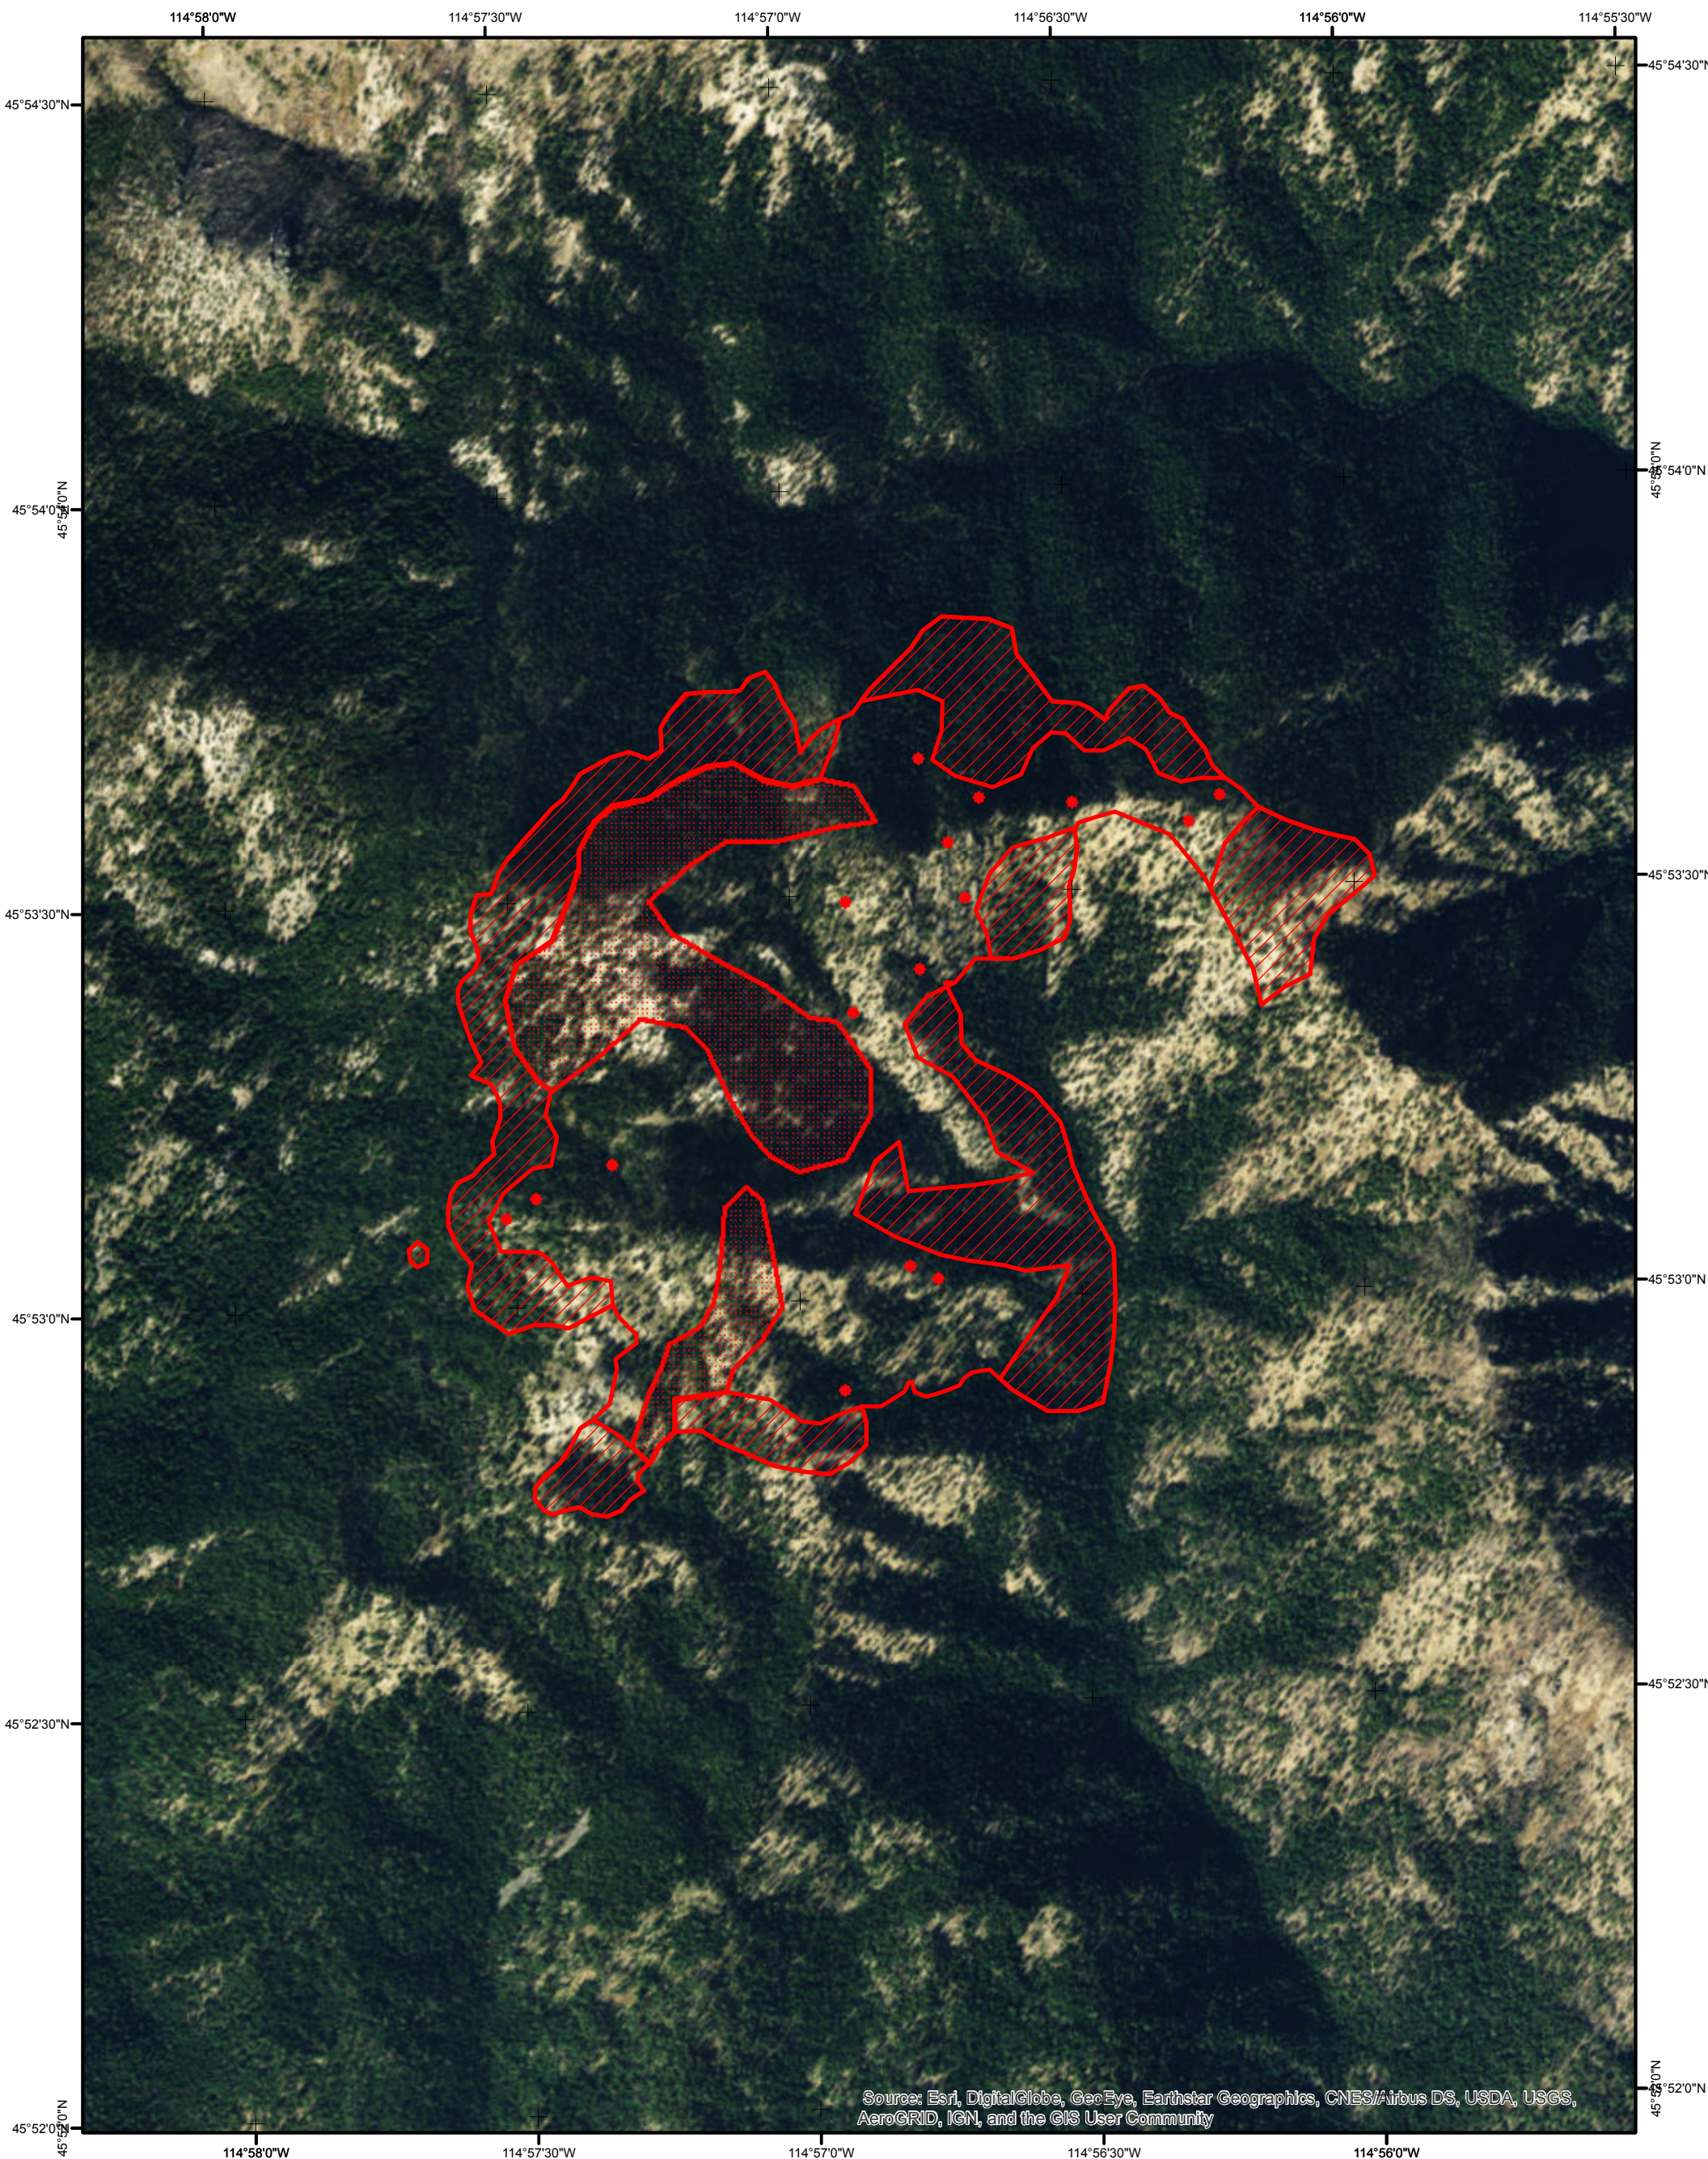

Patrol Ridge
ID-NCF-000568
IR Map
Flown: August 29, 0108 hrs MDT

Est. Size: 580 acres (heat perimeter)
329 acre increase since 8/20

IR Interpreter - Jeff 'Bunk' Twiss

1:14 000

Legend

- Heat Perimeter
- Intense Heat
- Scattered Heat
- Isolated Heat Sources