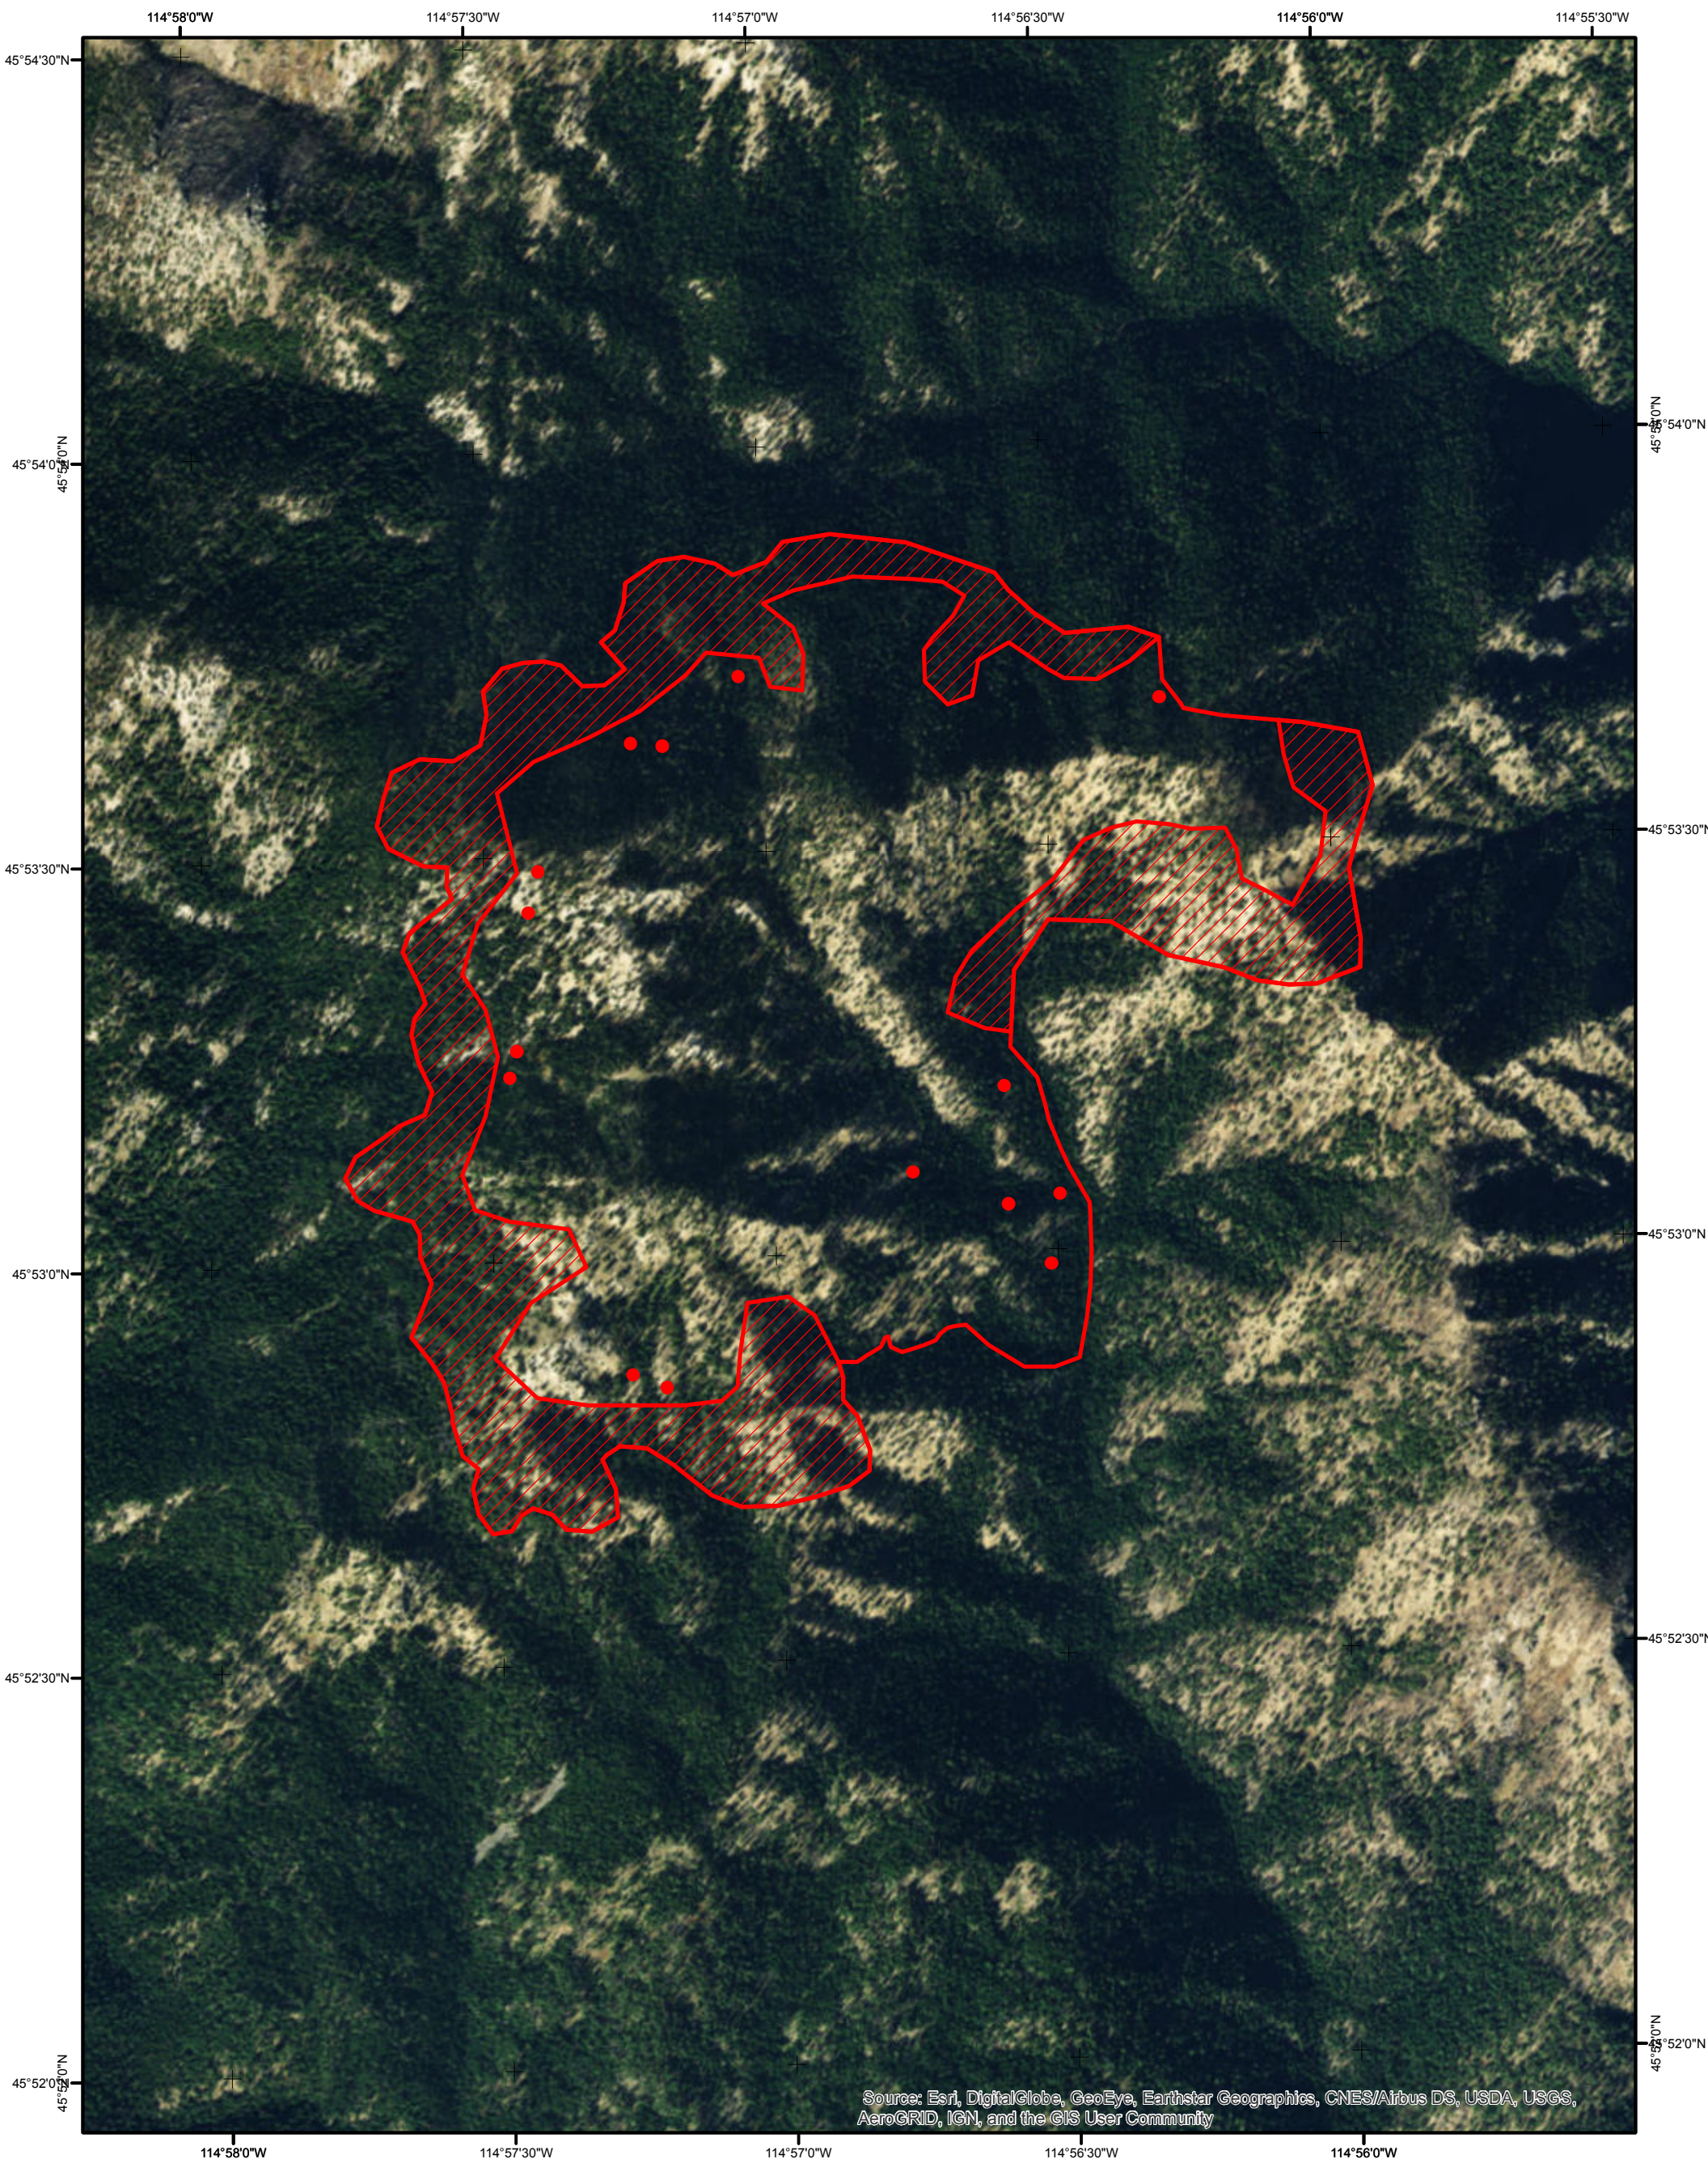

Patrol Ridge
ID-NCF-000568
IR Map
Flown: September 02, 2145 hrs MDT

Est. Size: 807 acres (heat perimeter)
227 acre increase since 8/29

IR Interpreter - Jeff 'Bunk' Twiss

1:14 000

Legend

- Heat Perimeter
- Intense Heat
- Isolated Heat Sources