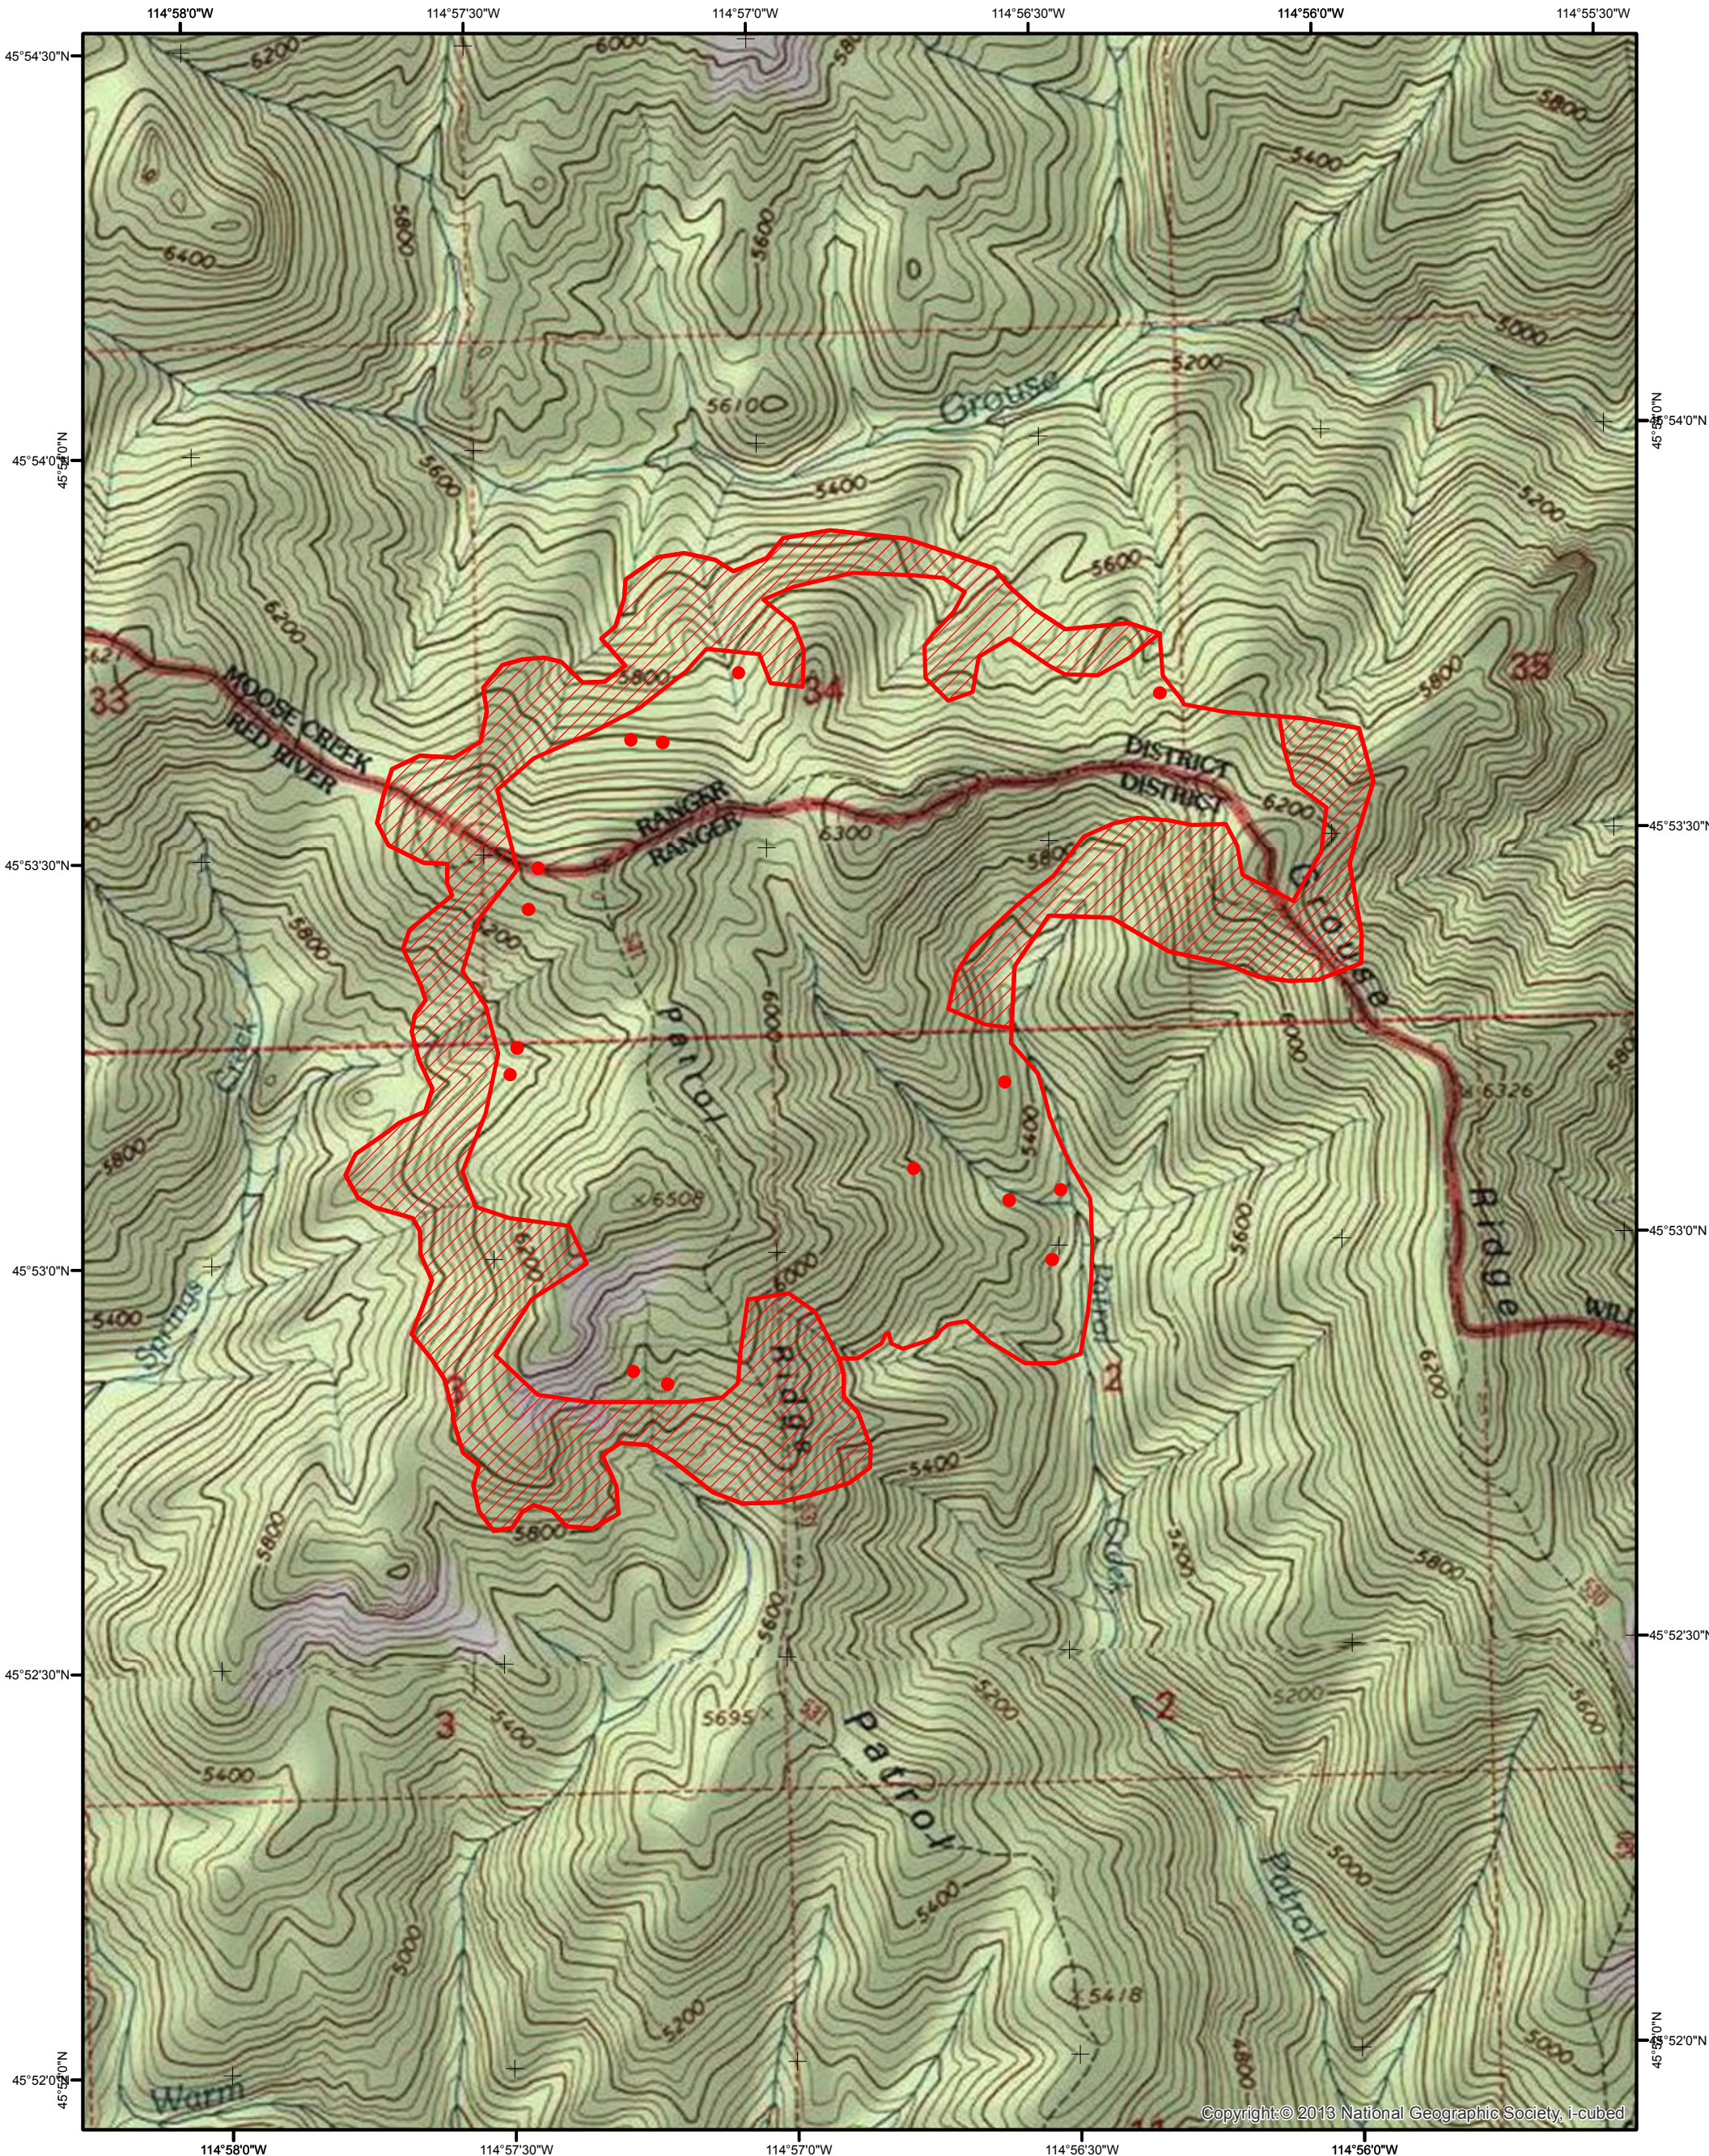

Patrol Ridge
 ID-NCF-000568
 IR Map
 Flown: September 02, 2145 hrs MDT

Est. Size: 807 acres (heat perimeter)
 227 acre increase since 8/29

IR Interpreter - Jeff 'Bunk' Twiss

1:14 000

Legend

- Heat Perimeter
- Intense Heat
- Isolated Heat Sources

Copyright © 2013 National Geographic Society, i-cubed