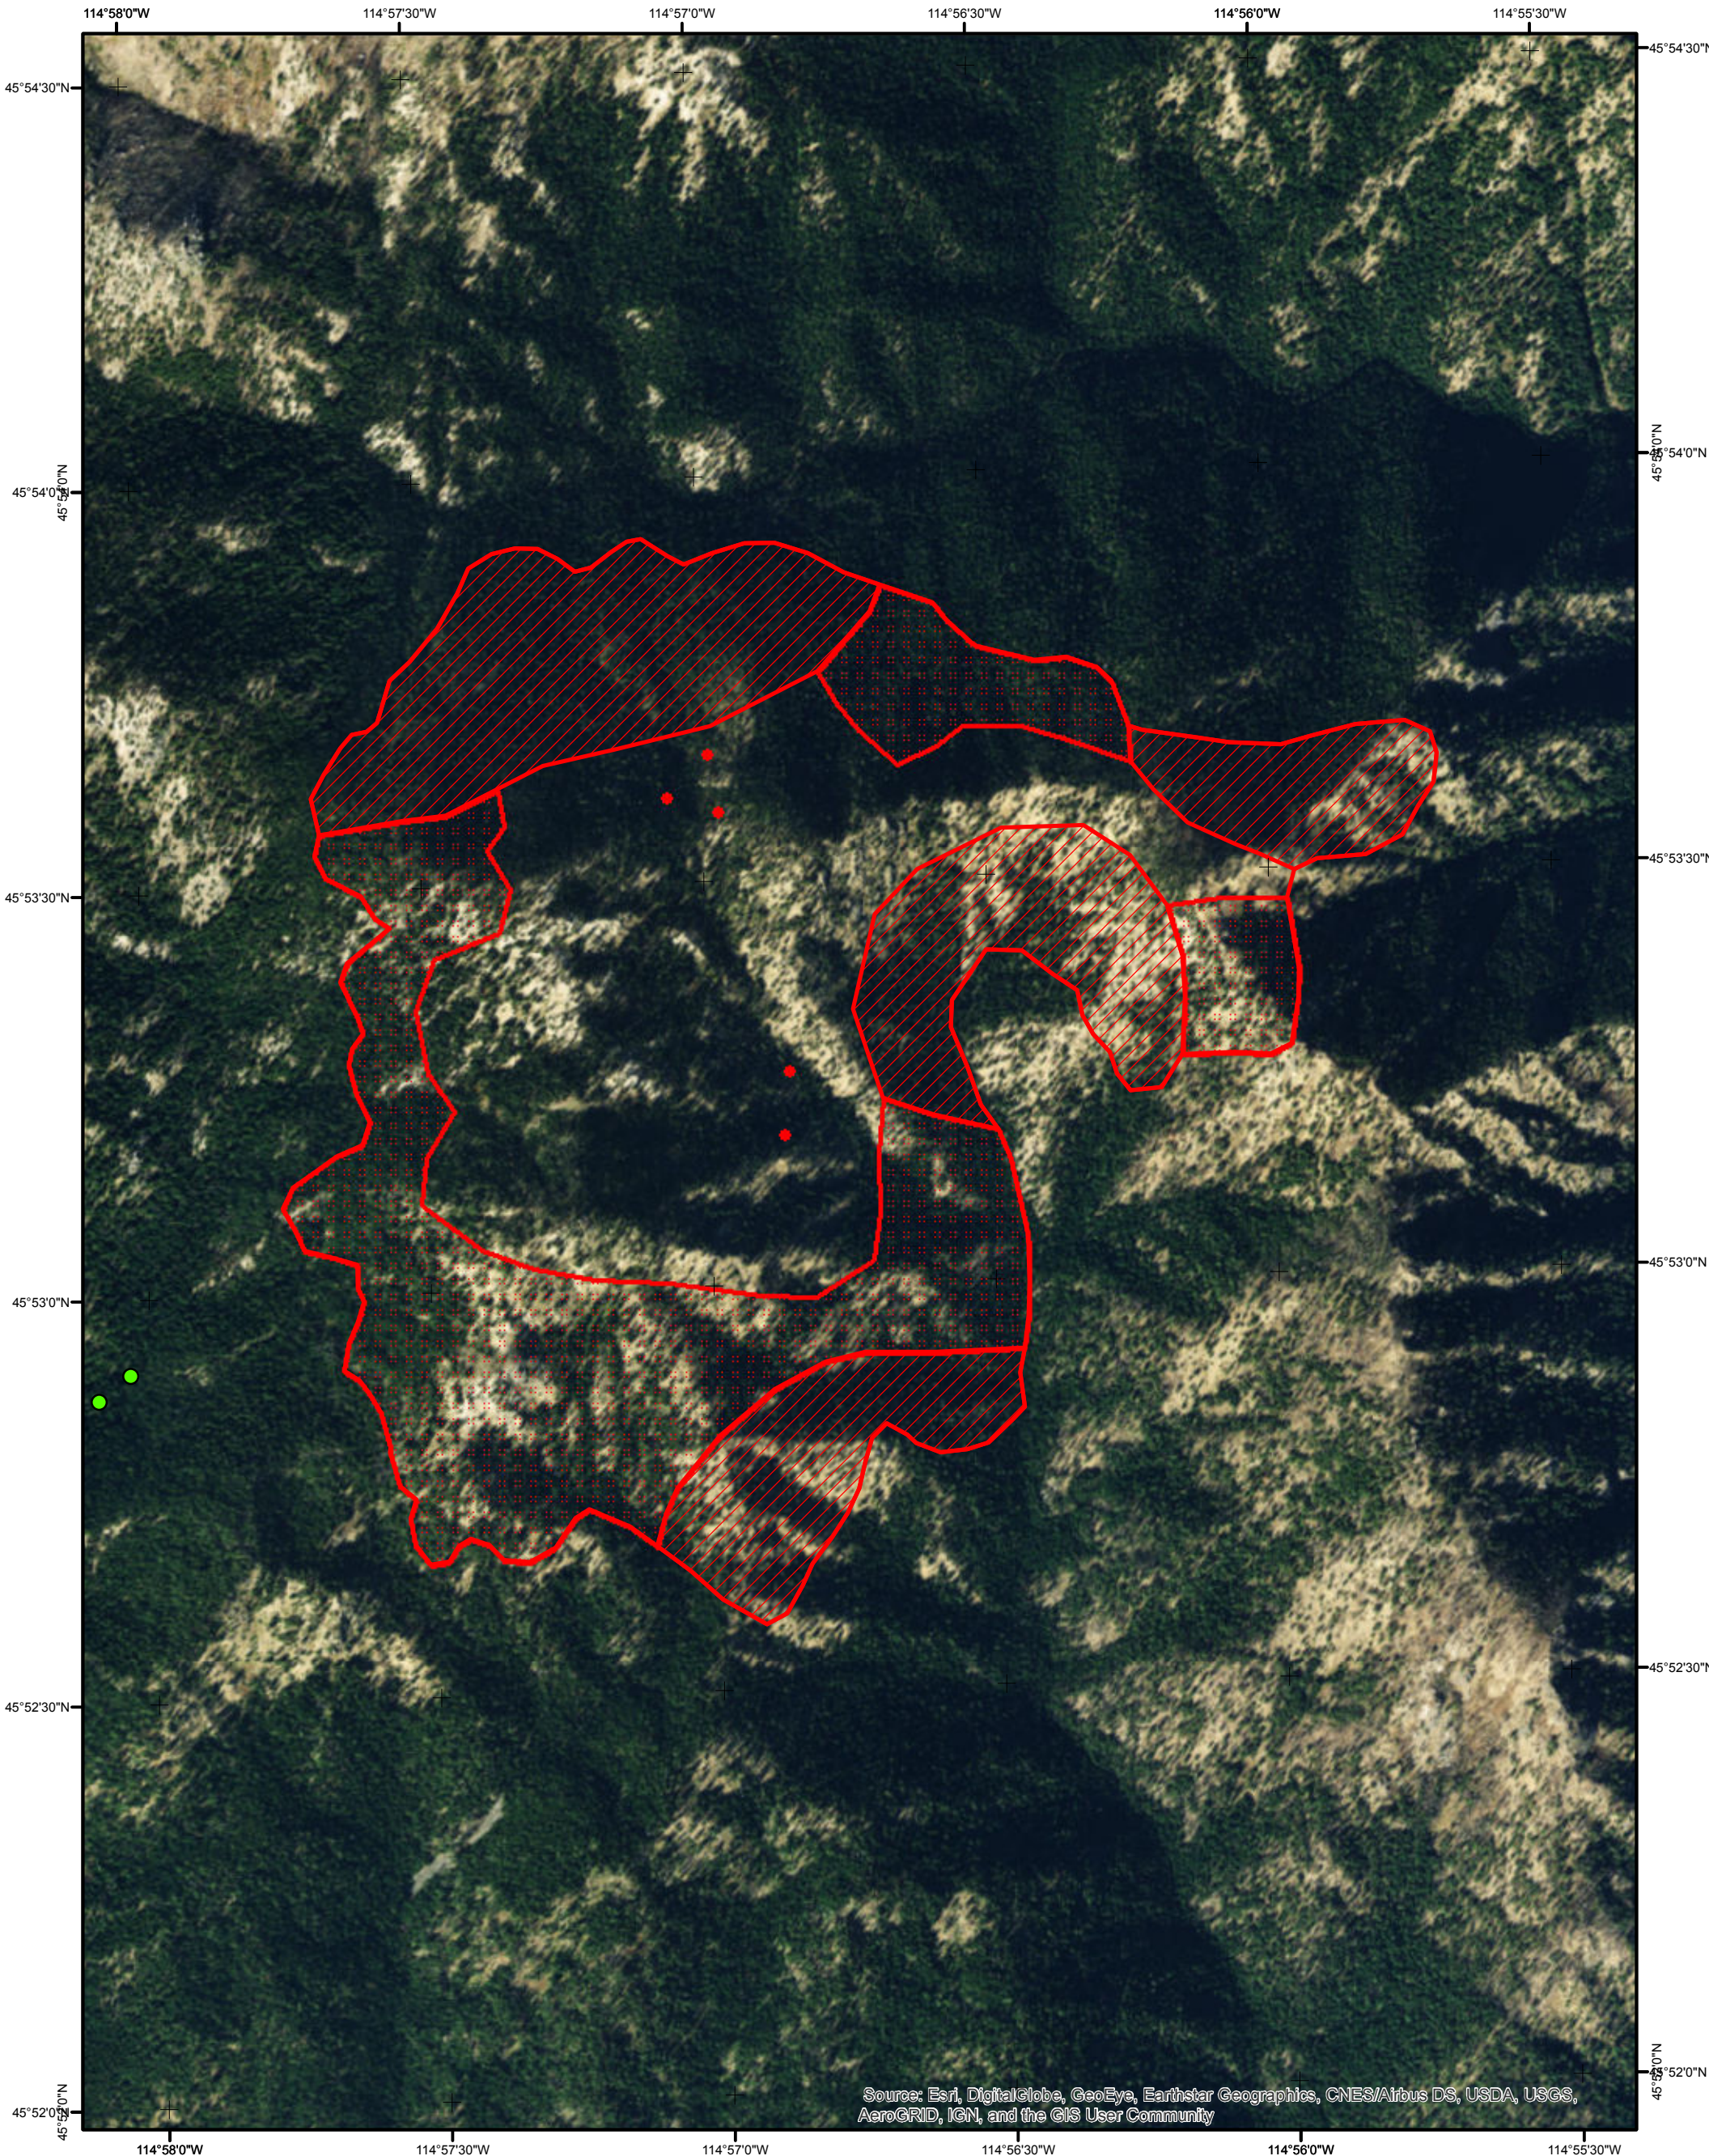

Patrol Ridge  
ID-NCF-000568  
IR Map  
Flown: September 04, 0220 hrs MDT

Est. Size: 940 acres (heat perimeter)  
133 acre increase since yesterday.

IR Interpreter - Jeff 'Bunk' Twiss

1:14 000

Legend	
	Heat Perimeter
	Intense Heat
	Scattered Heat
	Isolated Heat Sources