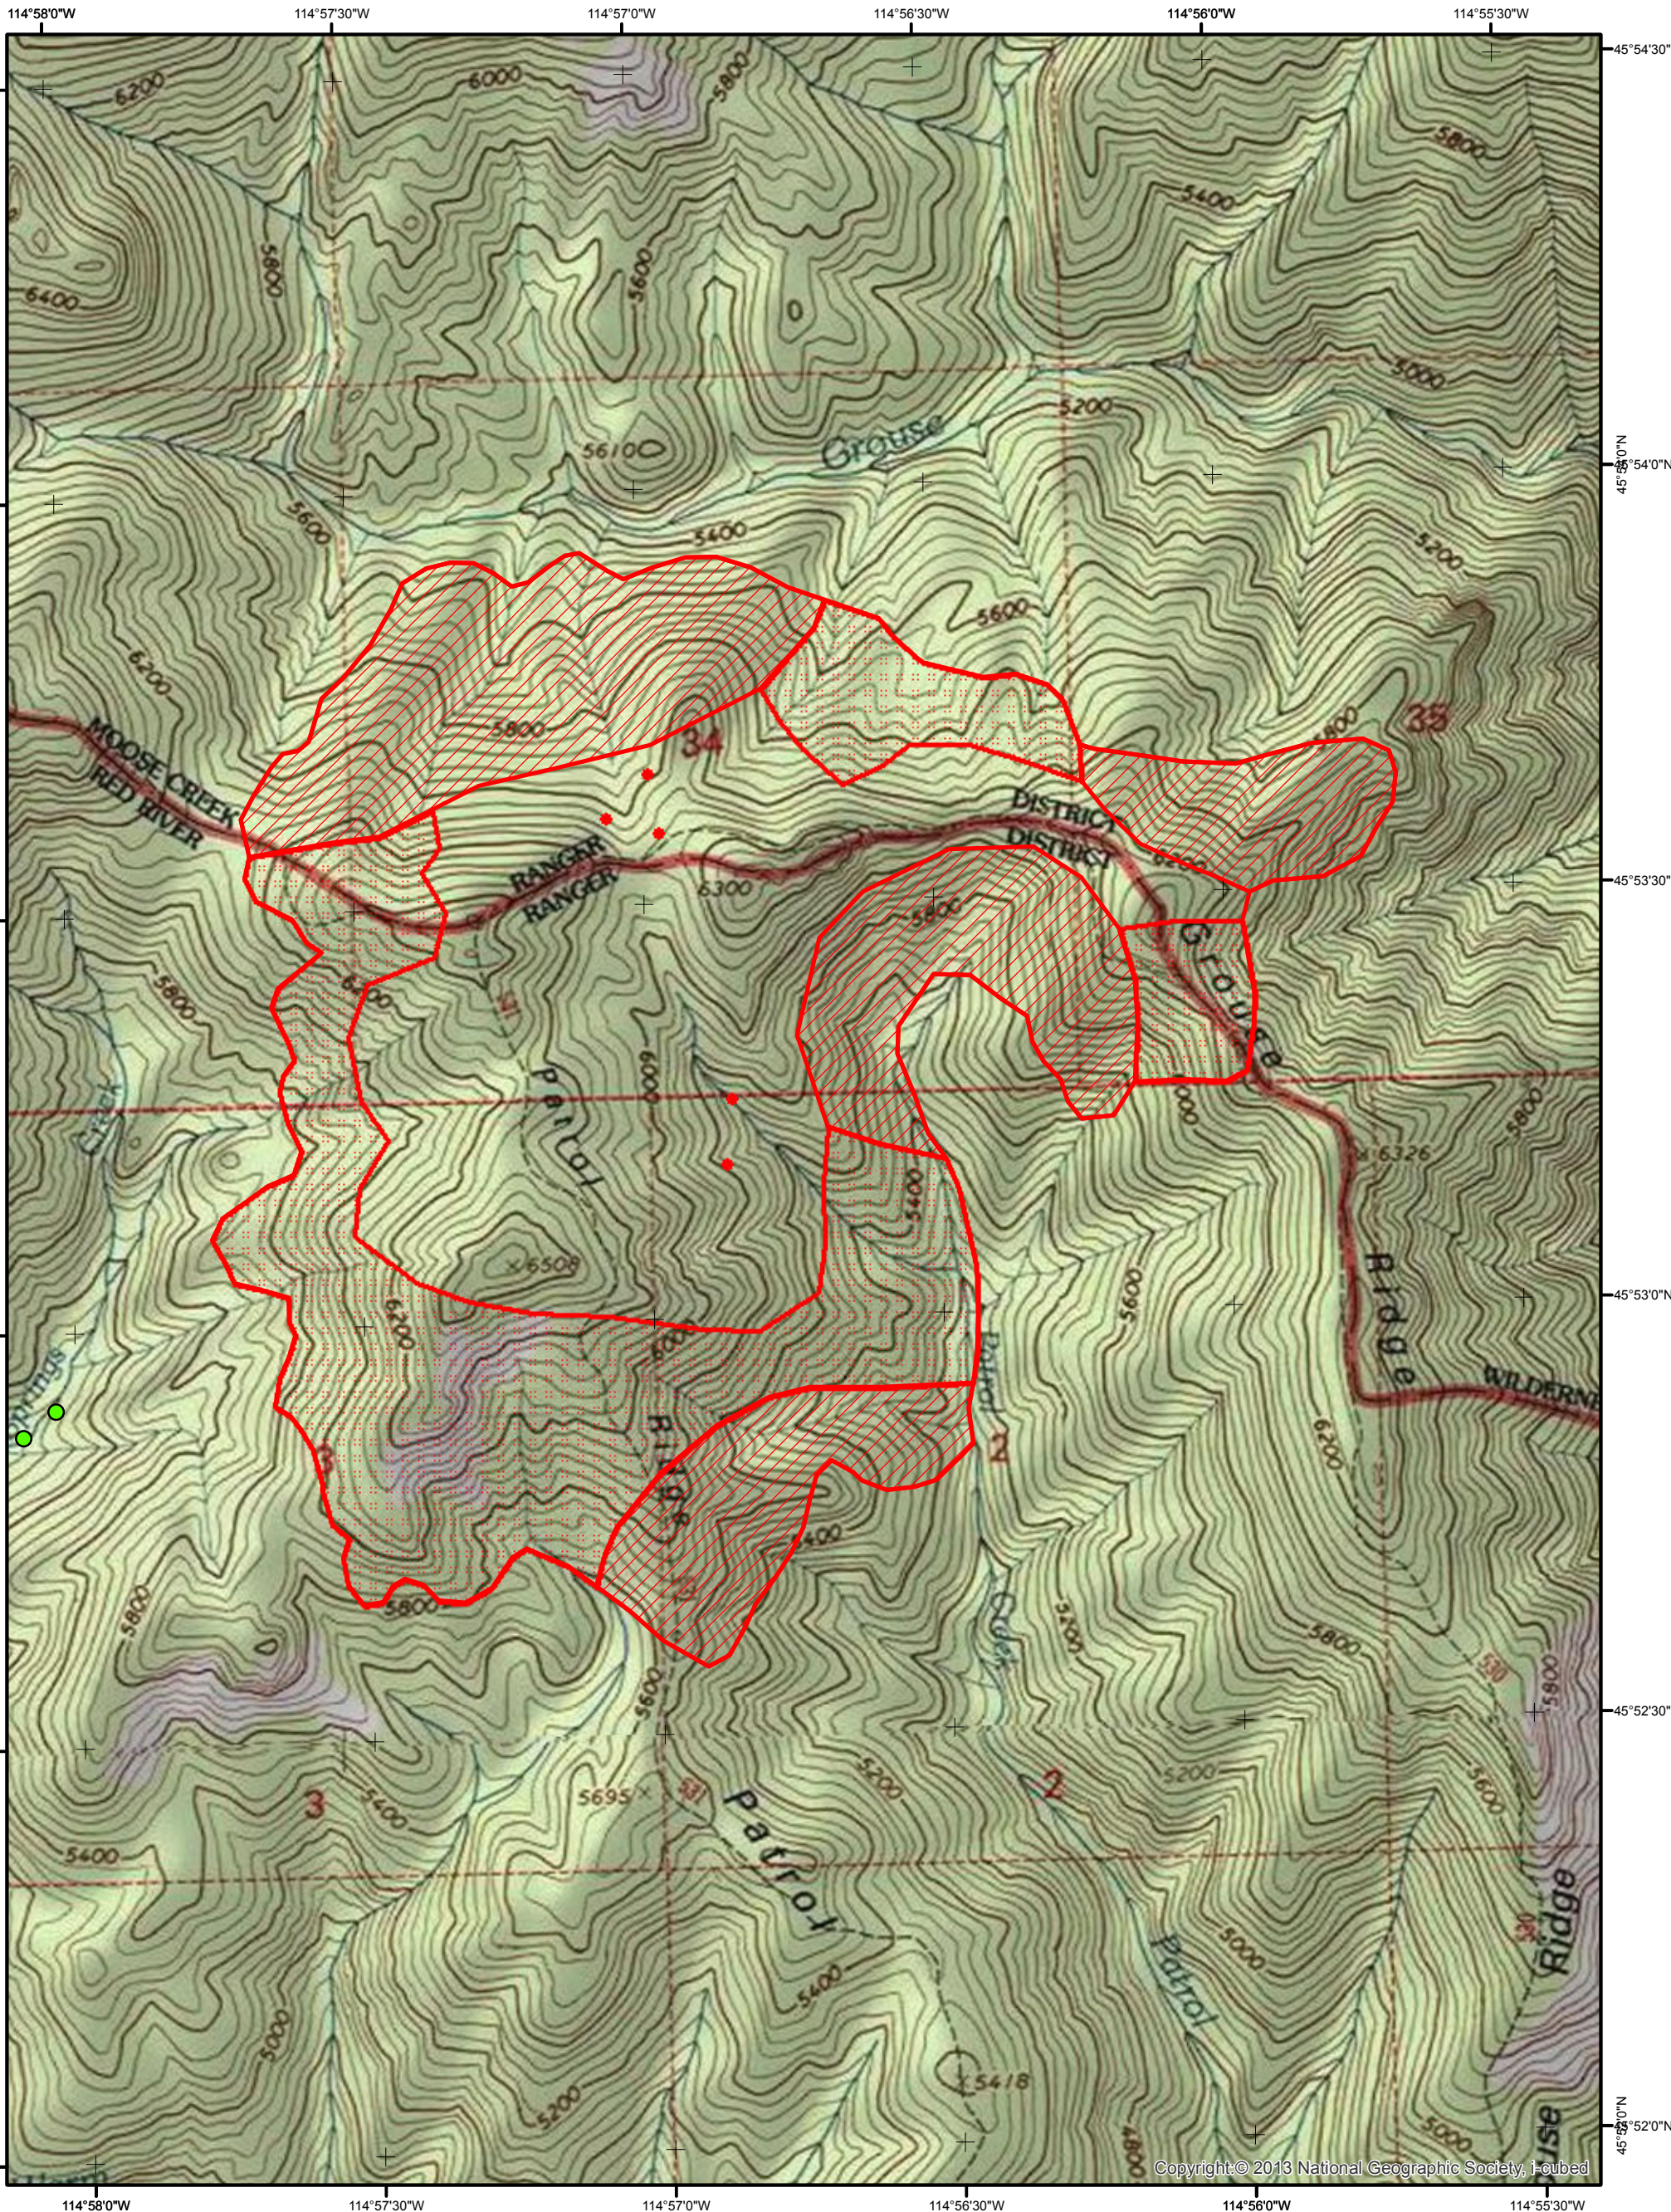

Patrol Ridge
 ID-NCF-000568
 IR Map
 Flown: September 04, 0220 hrs MDT

Est. Size: 940 acres (heat perimeter)
 133 acre increase since yesterday.

IR Interpreter - Jeff 'Bunk' Twiss

1:14 000

Legend

- Heat Perimeter
- Intense Heat
- Scattered Heat
- Isolated Heat Sources

Copyright © 2013 National Geographic Society, Inc.