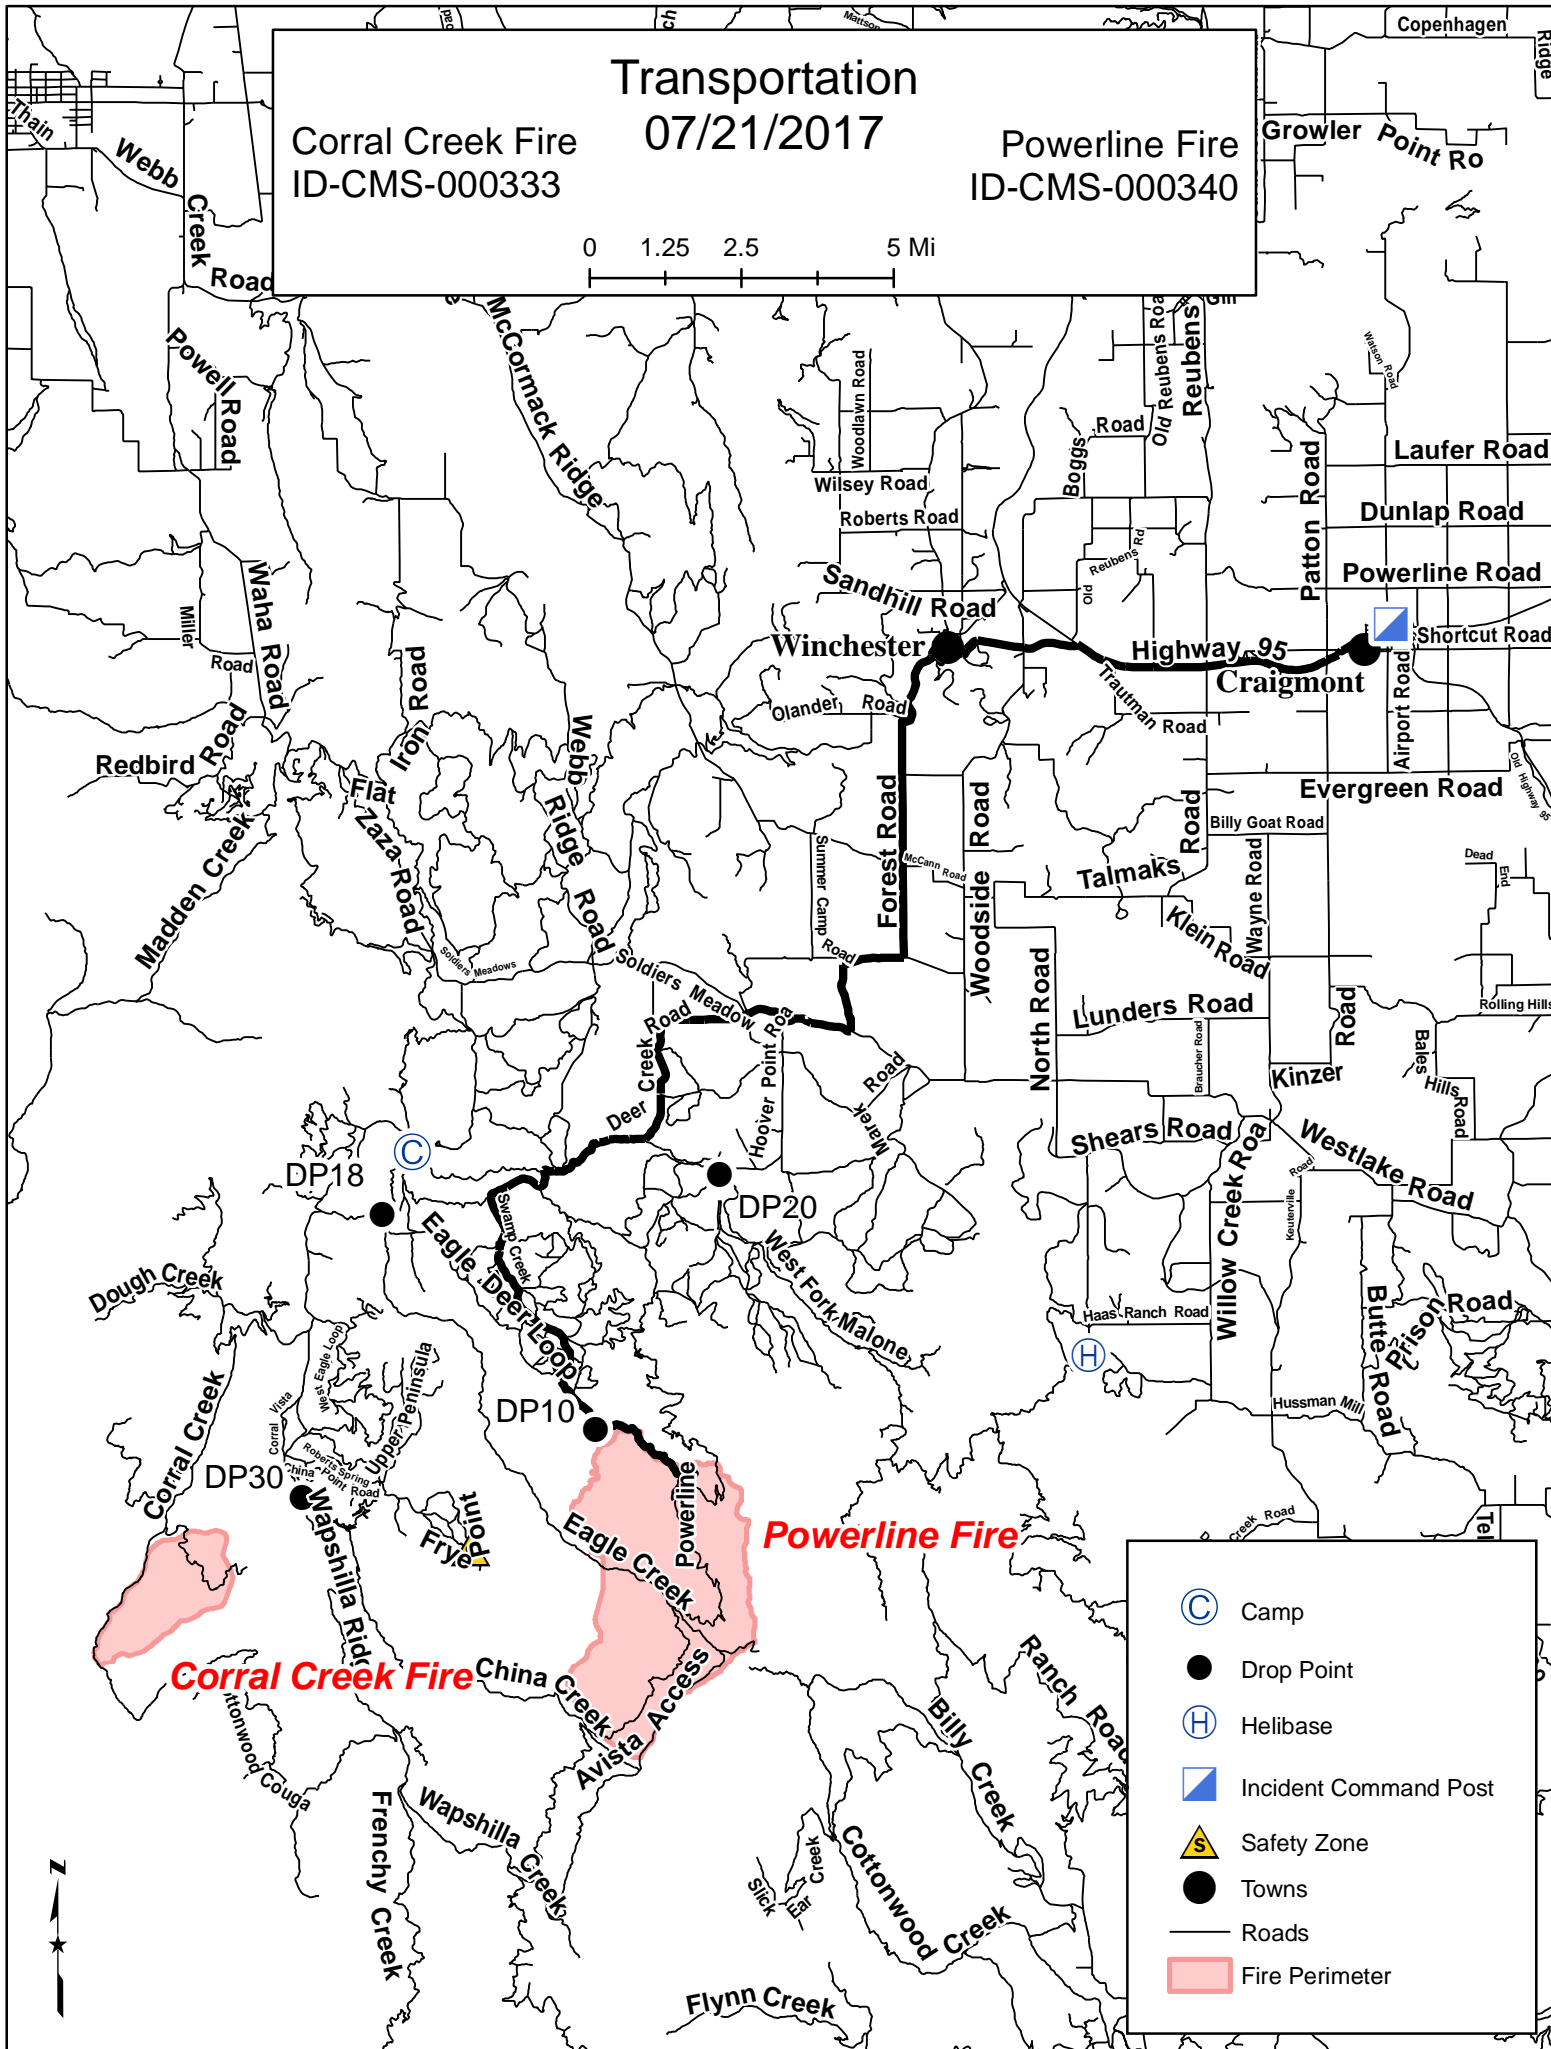

Transportation

Corral Creek Fire
ID-CMS-000333

07/21/2017

Powerline Fire
ID-CMS-000340

0 1.25 2.5 5 Mi

- Camp
- Drop Point
- Helibase
- Incident Command Post
- Safety Zone
- Towns
- Roads
- Fire Perimeter